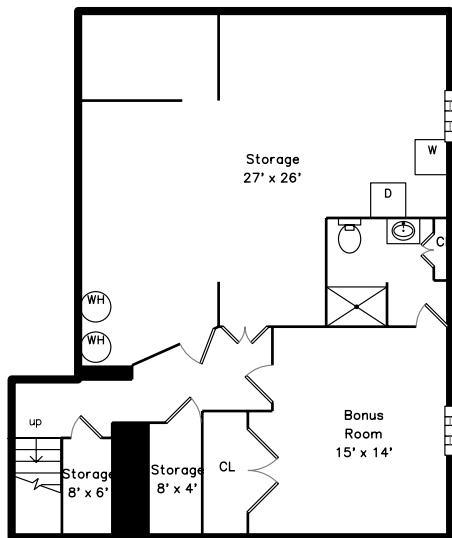

Lower

23 Alden Avenue Stoneham, MA 02180

PicturePlan by vis-home
 Measurements may not be 100% accurate.
 Floor plans are provided for convenience only.
 Room sizes are not used to calculate area.

Upper

Lower

Deck

Hall

Dining Room

Living Room

Living Room

Living Room

Living Room

Kitchen

Kitchen

Bedroom

Bedroom

Bedroom

Bathroom

Laundry

Deck

Deck

Bedroom

Bedroom

Bathroom

Laundry

Bonus Room

Bonus Room

Bonus Room

Kitchen