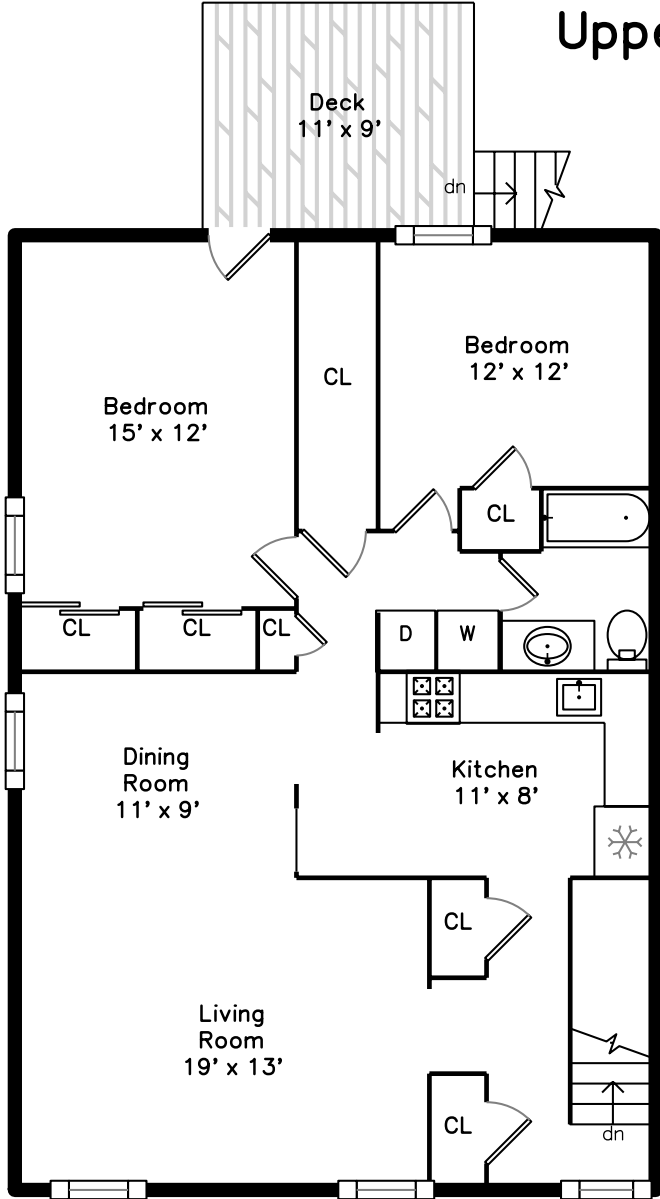

Lower

23 Alden Avenue Stoneham, MA 02180

PicturePlan by vis-home
 Measurements may not be 100% accurate.
 Floor plans are provided for convenience only.
 Room sizes are not used to calculate area.

Upper

Lower

Deck

Hall

Dining Room

Living Room

Living Room

Living Room

Living Room

Kitchen

Kitchen

Bedroom

Bedroom

Bedroom

Bathroom

Laundry

Deck

Deck

Bedroom

Bedroom

Bathroom

Laundry

Bonus Room

Bonus Room

Bonus Room

Kitchen