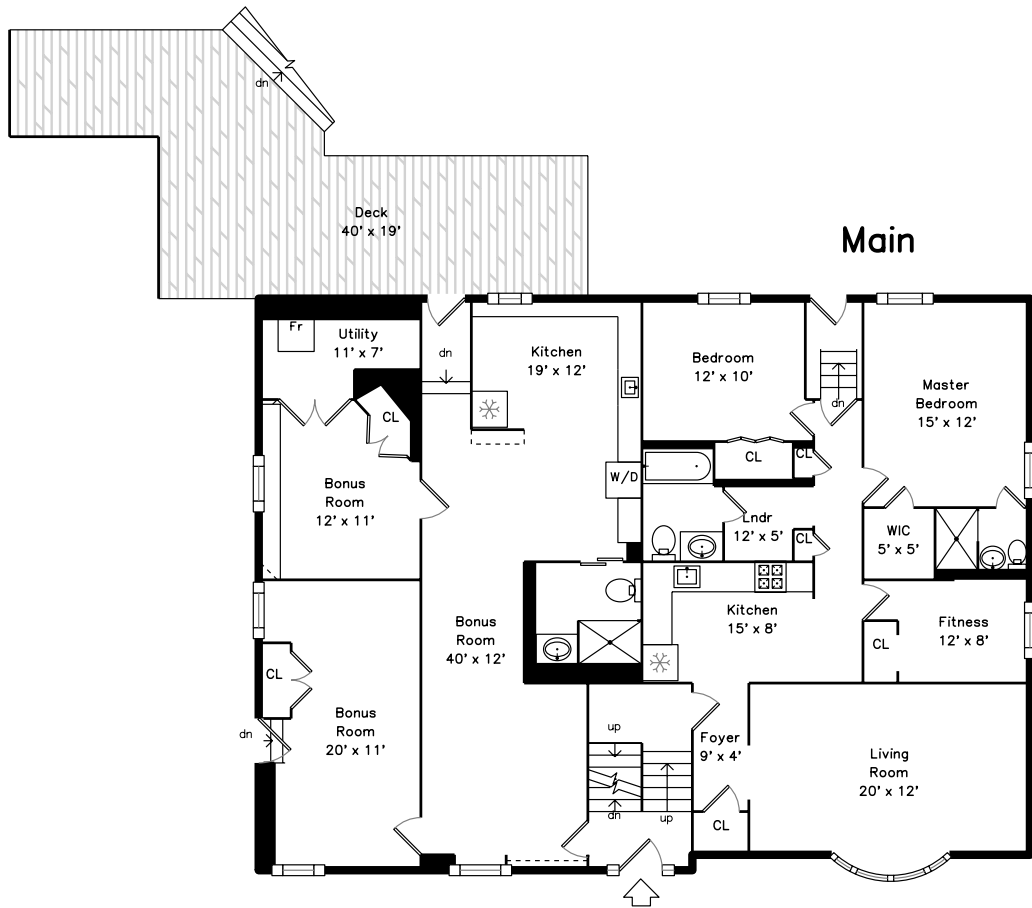

Lower

23 Alden Avenue Stoneham, MA 02180

PicturePlan by vis-home
 Measurements may not be 100% accurate.
 Floor plans are provided for convenience only.
 Room sizes are not used to calculate area.

Upper

Lower

Deck

Hall

Dining Room

Living Room

Living Room

Living Room

Living Room

Kitchen

Kitchen

Bedroom

Bedroom

Bedroom

Bathroom

Laundry

Deck

Deck

Bedroom

Bedroom

Bathroom

Laundry

Bonus Room

Bonus Room

Bonus Room

Kitchen