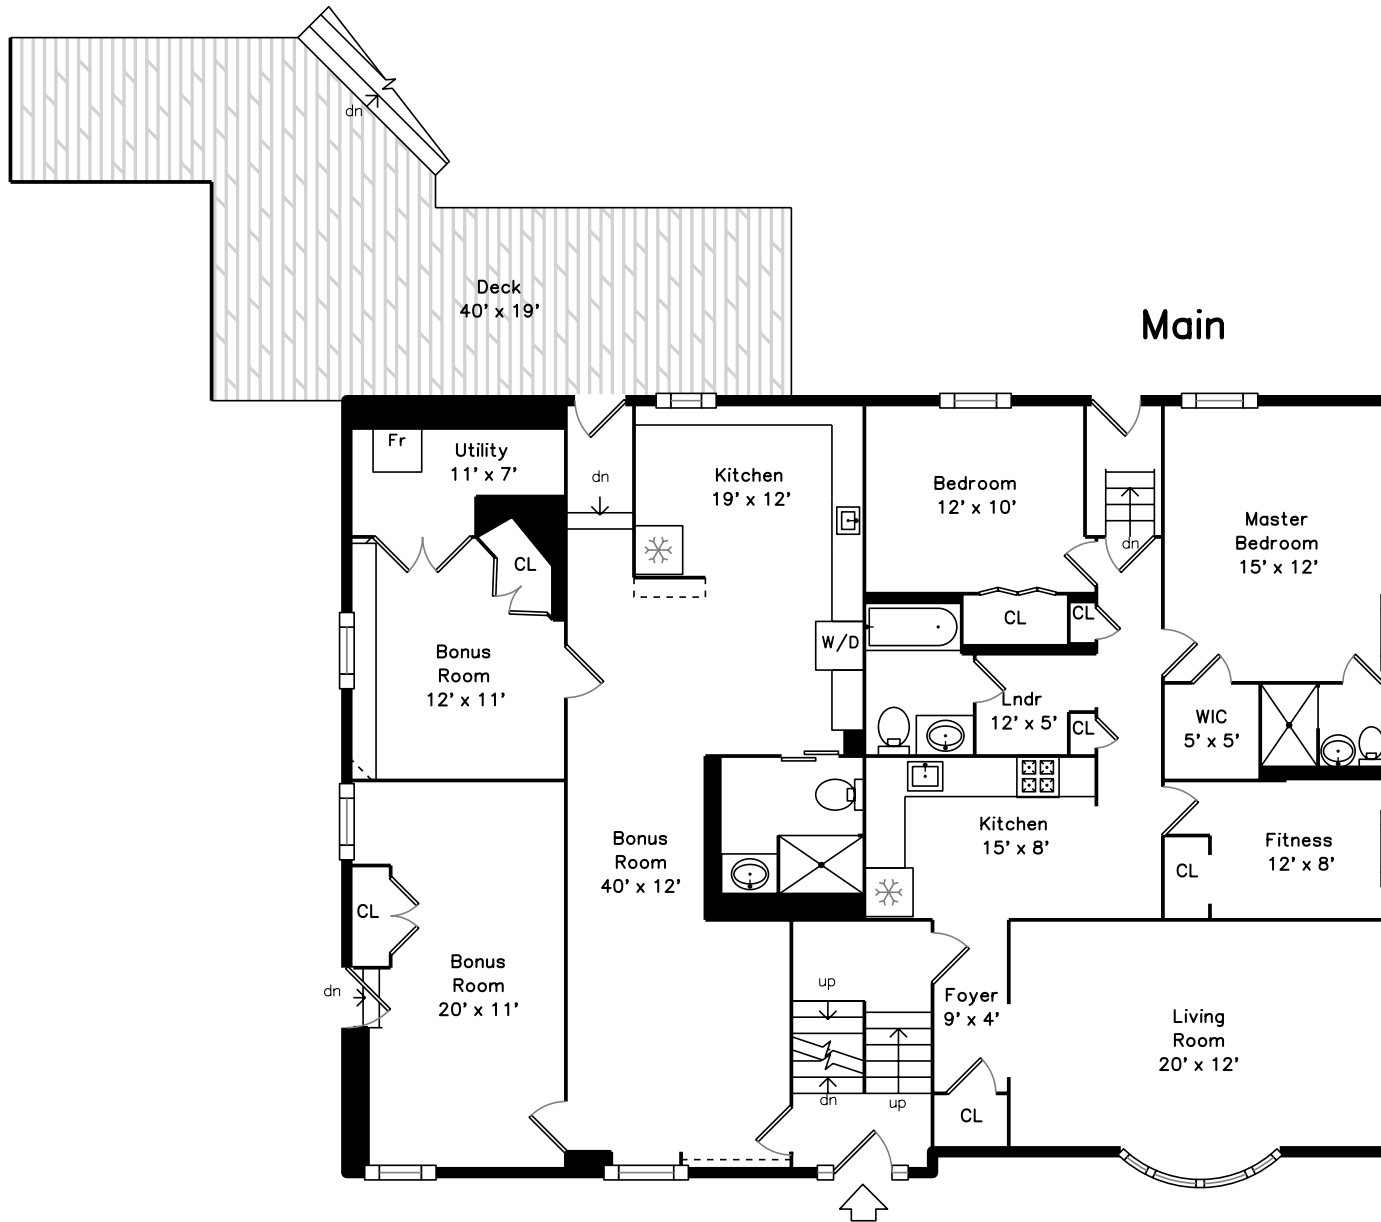

Lower

23 Alden Avenue Stoneham, MA 02180

PicturePlan by vis-home
 Measurements may not be 100% accurate.
 Floor plans are provided for convenience only.
 Room sizes are not used to calculate area.

Upper

Lower

Deck

Hall

Dining Room

Living Room

Living Room

Living Room

Living Room

Kitchen

Kitchen

Bedroom

Bedroom

Bedroom

Bathroom

Laundry

Deck

Deck

Bedroom

Bedroom

Bathroom

Laundry

Bonus Room

Bonus Room

Bonus Room

Kitchen