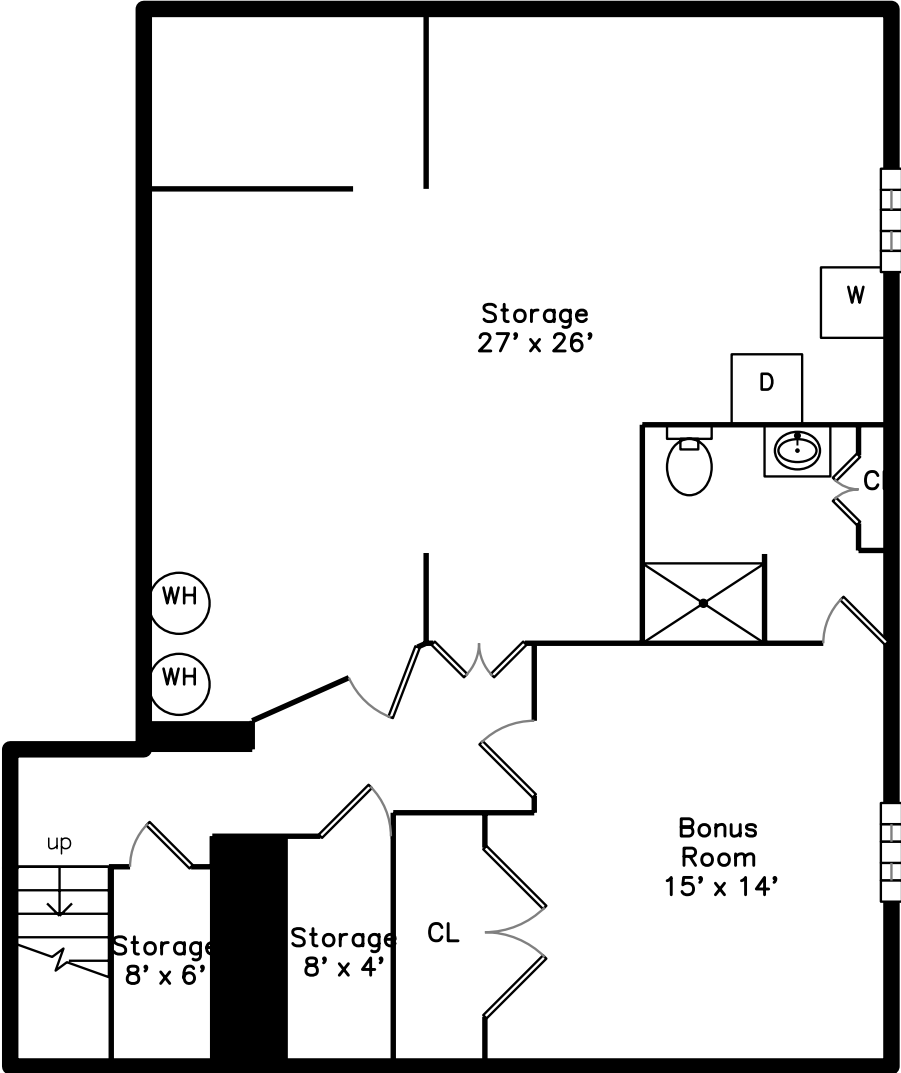

Lower

23 Alden Avenue Stoneham, MA 02180

PicturePlan by vis-home
 Measurements may not be 100% accurate.
 Floor plans are provided for convenience only.
 Room sizes are not used to calculate area.

Upper

Lower

Deck

Hall

Dining Room

Living Room

Living Room

Living Room

Living Room

Kitchen

Kitchen

Bedroom

Bedroom

Bedroom

Bathroom

Laundry

Deck

Deck

Bedroom

Bedroom

Bathroom

Laundry

Bonus Room

Bonus Room

Bonus Room

Kitchen