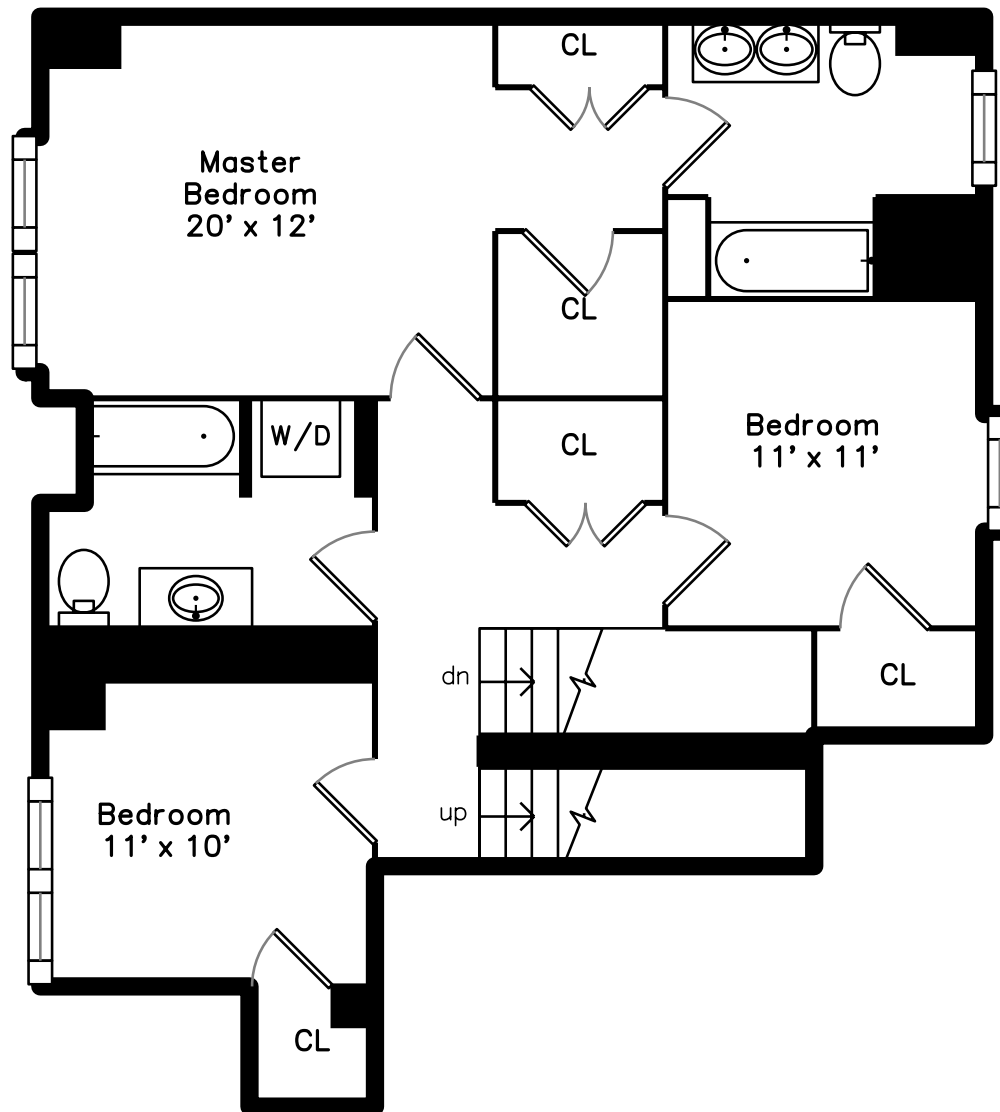

Top

Main

Upper

**3 Rollins Ct C-302
Boston, MA 02118**

PicturePlan by  vis-home

Measurements may not be 100% accurate.
Floor plans are provided for convenience only.
Room sizes are not used to calculate area.

Top

Upper

Main

Outside

Outside

Outside

Outside

Outside

Kitchen

Kitchen

Kitchen

Kitchen

Bathroom

Bathroom

Landing

Master Bedroom

Master Bedroom

Master Bathroom

Master Bathroom

Bedroom

Bedroom

Bedroom

Bathroom

Bathroom