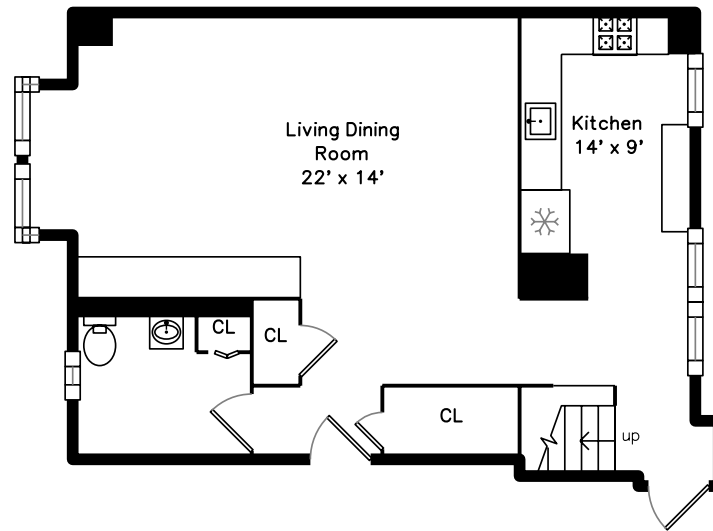

Top

Main

Upper

**3 Rollins Ct C-302
Boston, MA 02118**

PicturePlan by  vis-home

Measurements may not be 100% accurate.
Floor plans are provided for convenience only.
Room sizes are not used to calculate area.

Top

Upper

Main

Outside

Outside

Outside

Outside

Outside

Outside

Parking

Living Dining Room

Living Dining Room

Living Dining Room

Living Dining Room

Living Dining Room

Living Dining Room

Kitchen

Kitchen

Kitchen

Kitchen

Bathroom

Bathroom

Landing

Master Bedroom