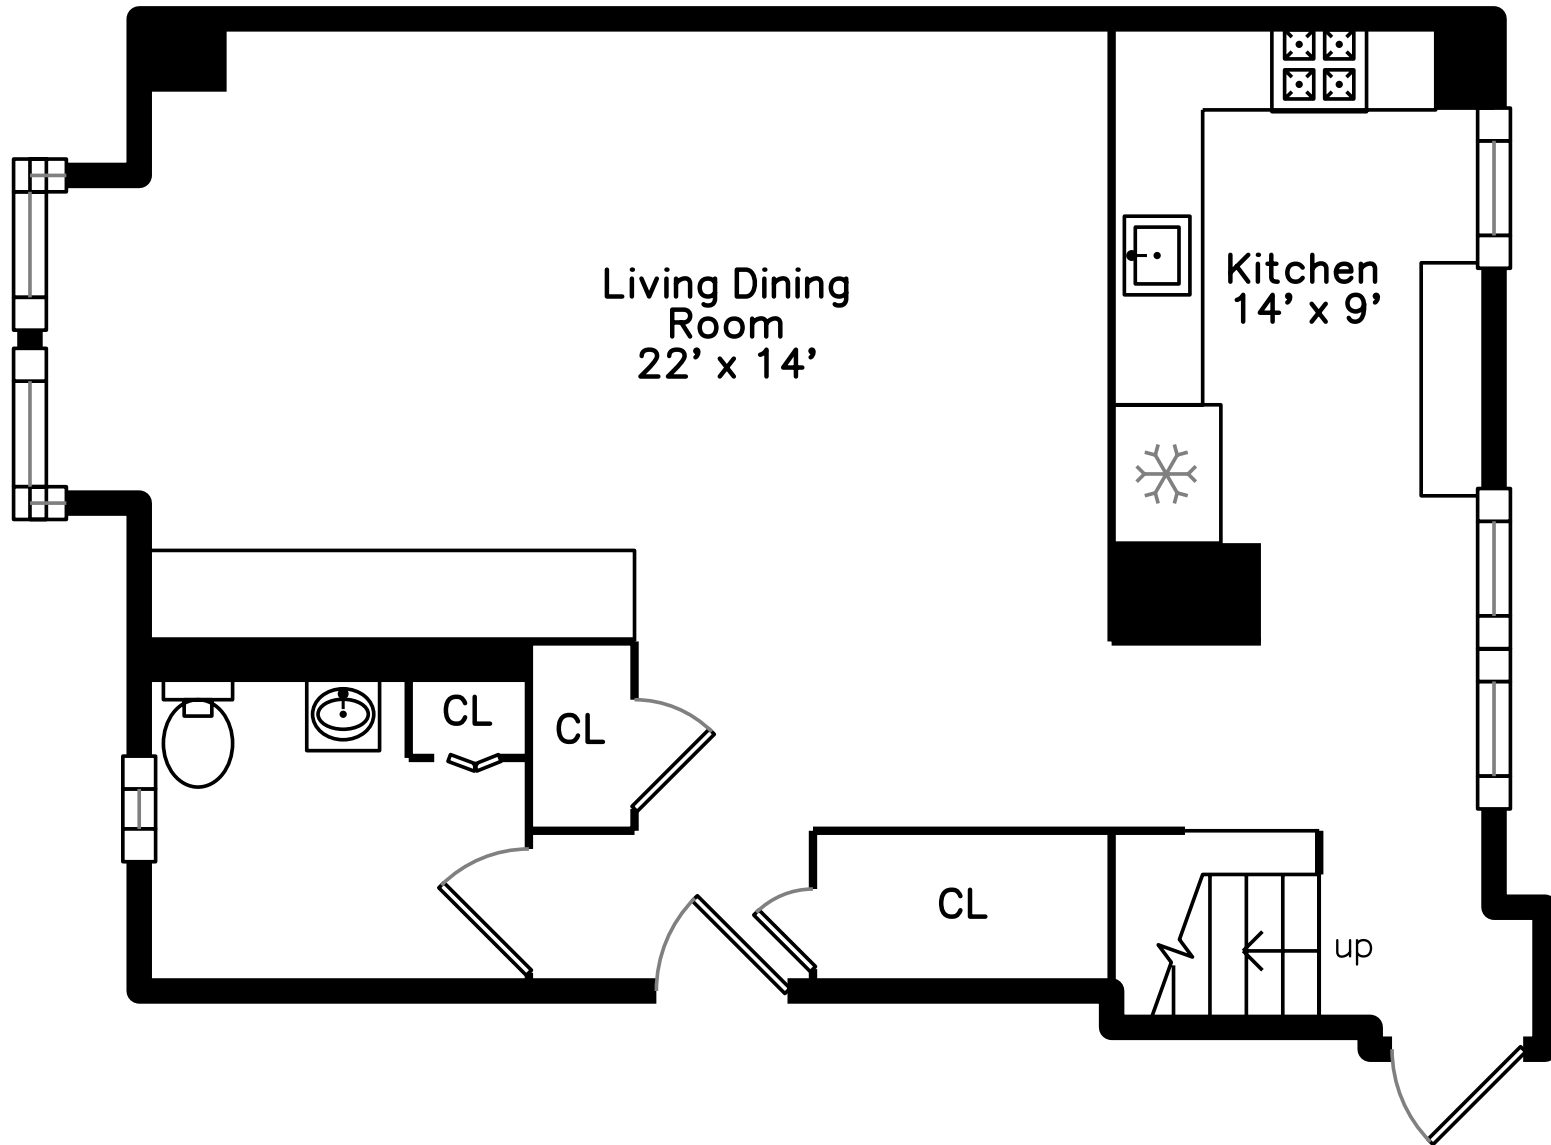

Top

Main

Upper

**3 Rollins Ct C-302
Boston, MA 02118**

PicturePlan by  vis-home

Measurements may not be 100% accurate.
Floor plans are provided for convenience only.
Room sizes are not used to calculate area.

Top

Upper

Main

Outside

Outside

Outside

Outside

Outside

Outside

Parking

Living Dining Room

Living Dining Room

Living Dining Room

Living Dining Room

Living Dining Room

Living Dining Room

Kitchen

Kitchen

Kitchen

Kitchen

Bathroom

Bathroom

Landing

Master Bedroom