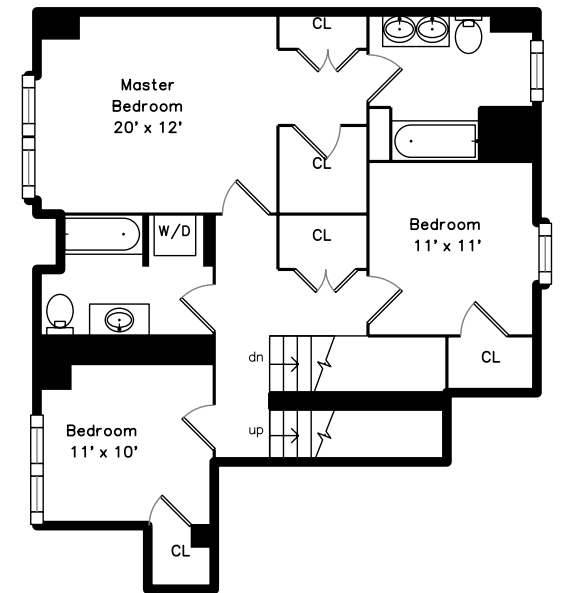

Top

Main

Upper

**3 Rollins Ct C-302
Boston, MA 02118**

PicturePlan by  vis-home

Measurements may not be 100% accurate.
Floor plans are provided for convenience only.
Room sizes are not used to calculate area.

Top

Upper

Main

Outside

Outside

Outside

Outside

Outside

Kitchen

Kitchen

Kitchen

Kitchen

Bathroom

Bathroom

Landing

Master Bedroom

Master Bedroom

Master Bathroom

Master Bathroom

Bedroom

Bedroom

Bedroom

Bathroom

Bathroom