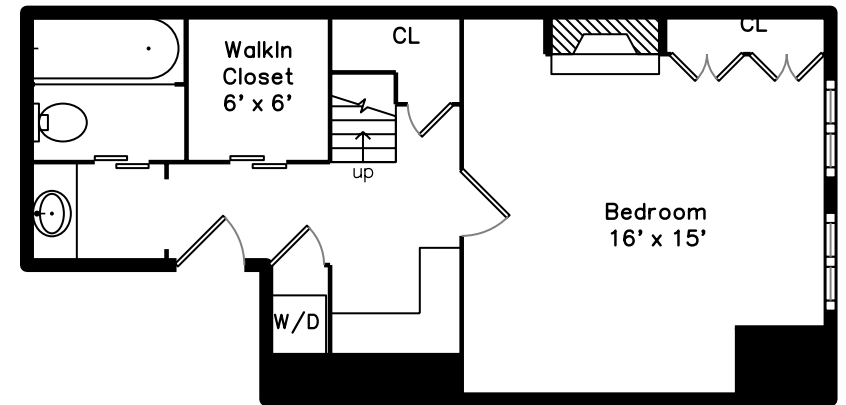

Main

Lower

165 Beacon Street
Boston, MA 02116

PicturePlan by  vis-home

Measurements may not be 100% accurate.
Floor plans are provided for convenience only.
Room sizes are not used to calculate area.

Main

Lower

Foyer

Foyer

Living Room

Living Room

Living Room

Living Room

Living Room

Living Room

Living Room

Living Room

Kitchen

Kitchen

Kitchen

Bedroom

Bedroom

Bedroom