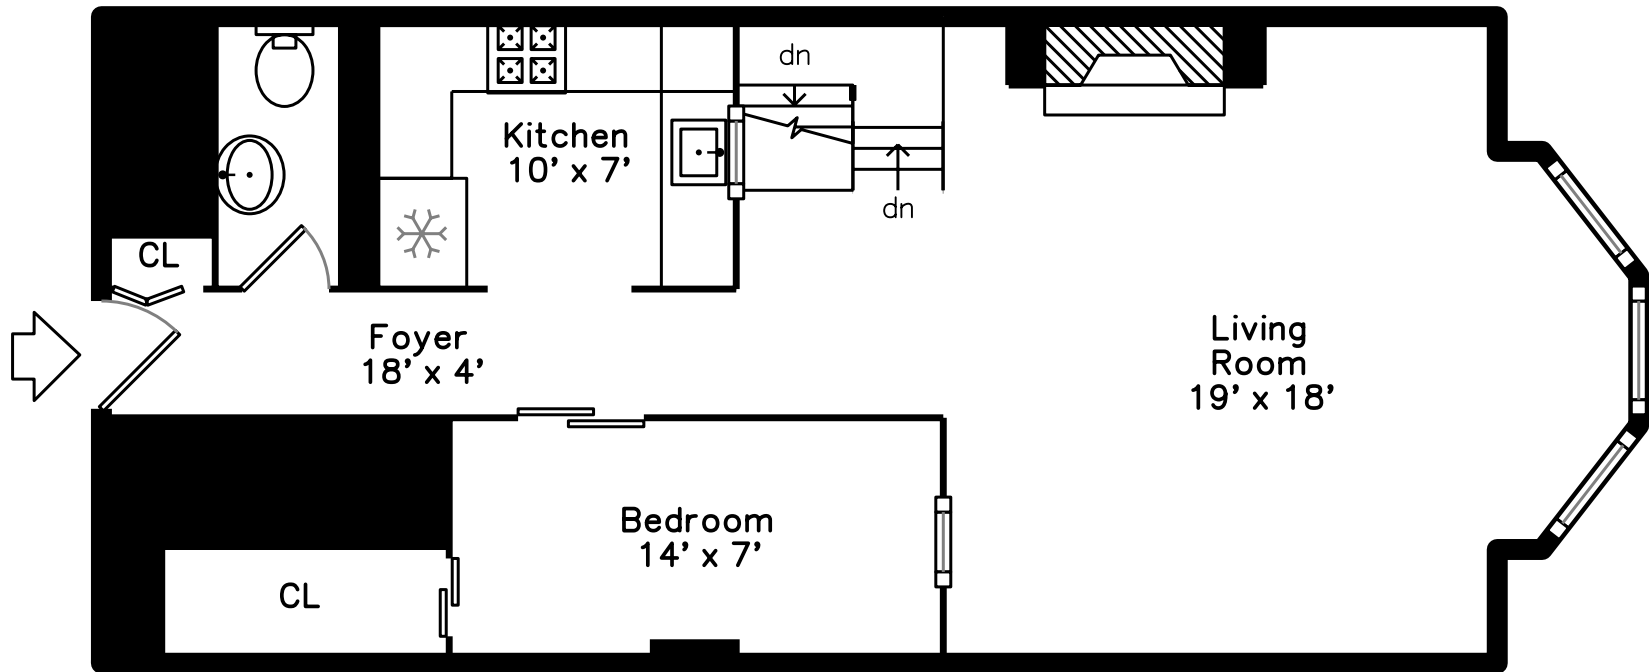

Main

Lower

165 Beacon Street
Boston, MA 02116

PicturePlan by  vis-home

Measurements may not be 100% accurate.
Floor plans are provided for convenience only.
Room sizes are not used to calculate area.

Main

Lower

Foyer

Foyer

Living Room

Living Room

Living Room

Living Room

Living Room

Living Room

Living Room

Living Room

Kitchen

Kitchen

Kitchen

Bedroom

Bedroom

Bedroom