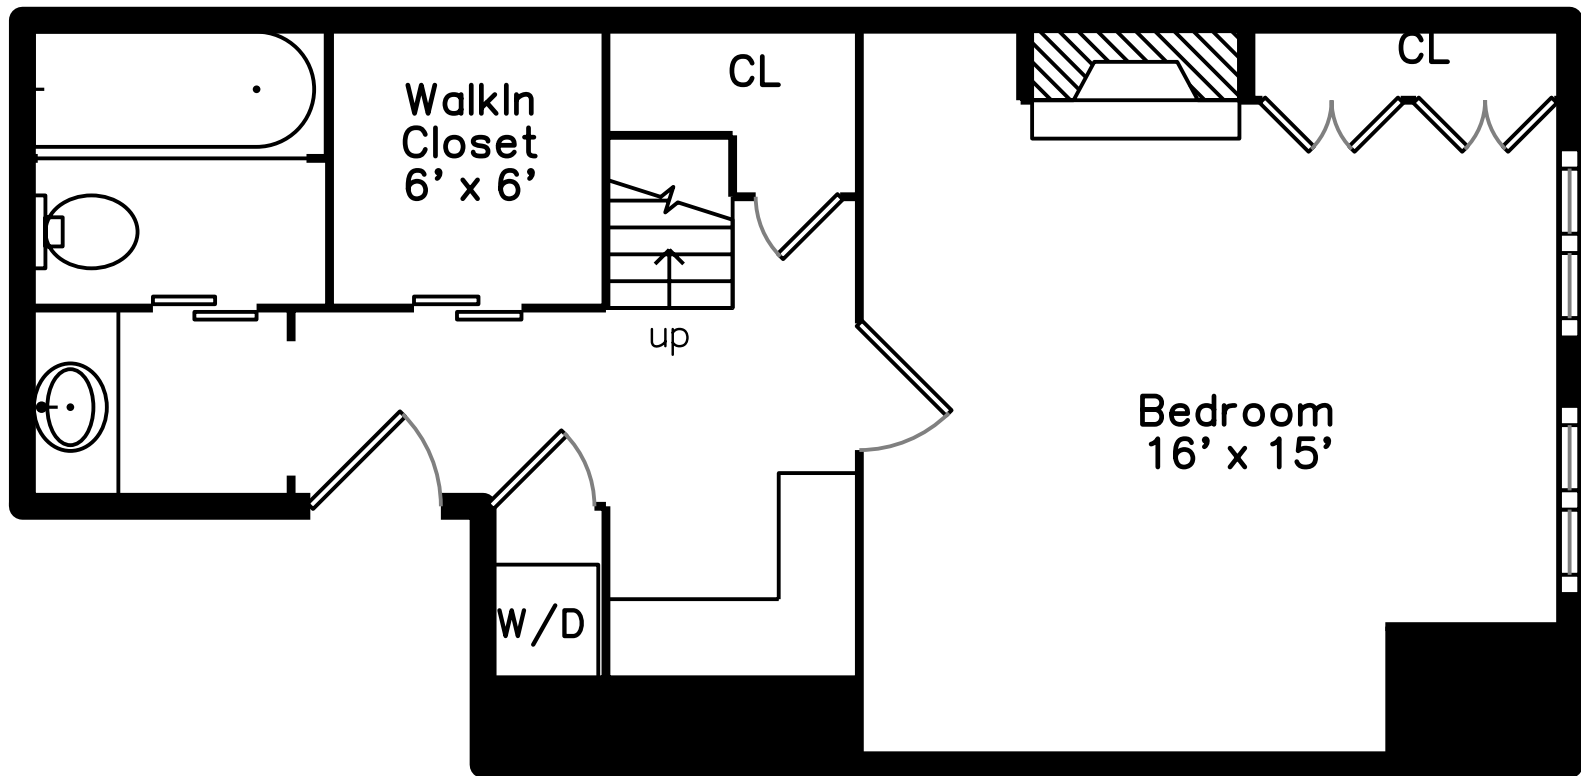

Main

Lower

165 Beacon Street
Boston, MA 02116

PicturePlan by  vis-home

Measurements may not be 100% accurate.
Floor plans are provided for convenience only.
Room sizes are not used to calculate area.

Main

Lower

Foyer

Foyer

Living Room

Living Room

Living Room

Living Room

Living Room

Living Room

Living Room

Living Room

Kitchen

Kitchen

Kitchen

Bedroom

Bedroom

Bedroom