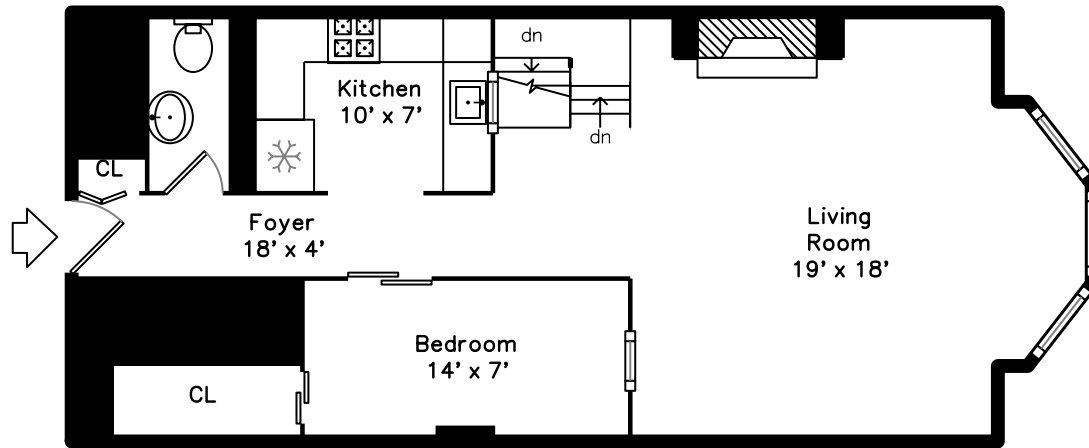

Main

Lower

165 Beacon Street
Boston, MA 02116

PicturePlan by  vis-home

Measurements may not be 100% accurate.
Floor plans are provided for convenience only.
Room sizes are not used to calculate area.

Main

Lower

Foyer

Foyer

Living Room

Living Room

Living Room

Living Room

Living Room

Living Room

Living Room

Living Room

Kitchen

Kitchen

Kitchen

Bedroom

Bedroom

Bedroom