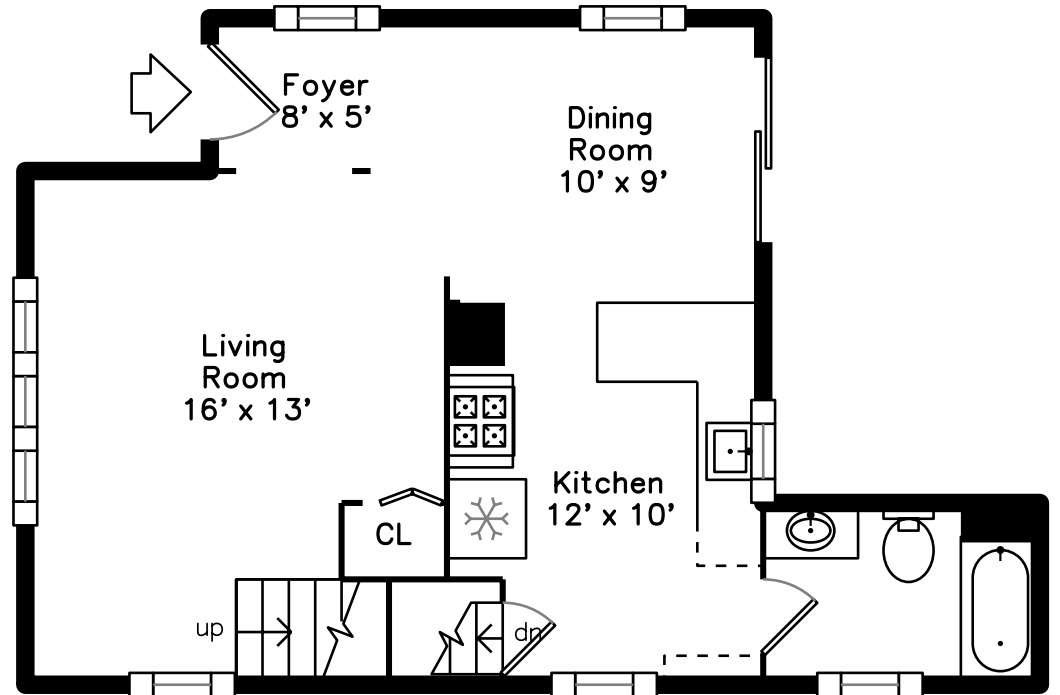

Upper

Main

130 Seminole Avenue
Waltham, MA 02451

PicturePlan by  vis-home

Measurements may not be 100% accurate.
Floor plans are provided for convenience only.
Room sizes are not used to calculate area.

Upper

Main

Outside

Outside

Outside

Outside

Outside

Outside

Living Room

Living Room

Living Room

Living Room

Living Room

Dining Room

Dining Room

Dining Room

Kitchen

Deck

Deck

Bedroom

Bedroom

Bedroom

Bedroom

Bedroom

Bedroom