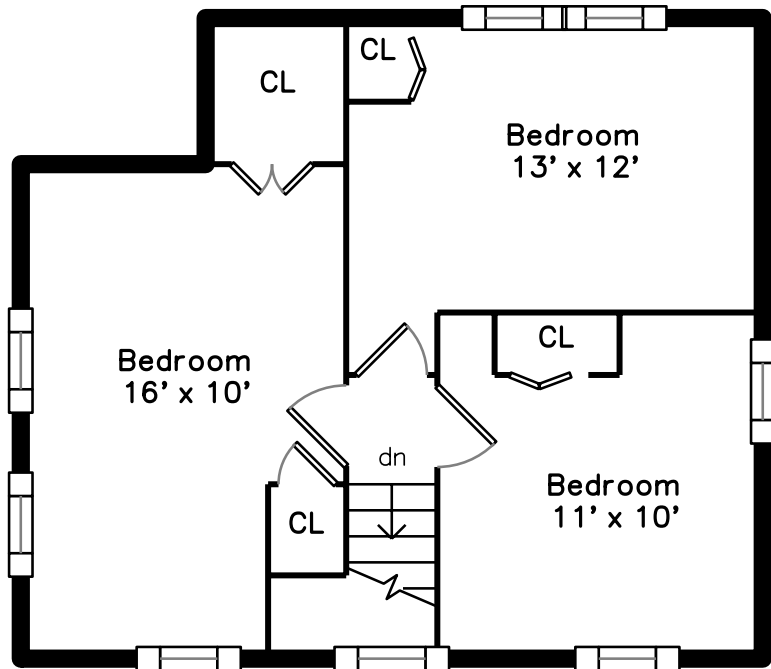

Upper

Main

130 Seminole Avenue
Waltham, MA 02451

PicturePlan by  vis-home

Measurements may not be 100% accurate.
Floor plans are provided for convenience only.
Room sizes are not used to calculate area.

Upper

Main

Outside

Outside

Outside

Outside

Outside

Outside

Living Room

Living Room

Living Room

Living Room

Living Room

Dining Room

Dining Room

Dining Room

Kitchen

Deck

Deck

Bedroom

Bedroom

Bedroom

Bedroom

Bedroom

Bedroom