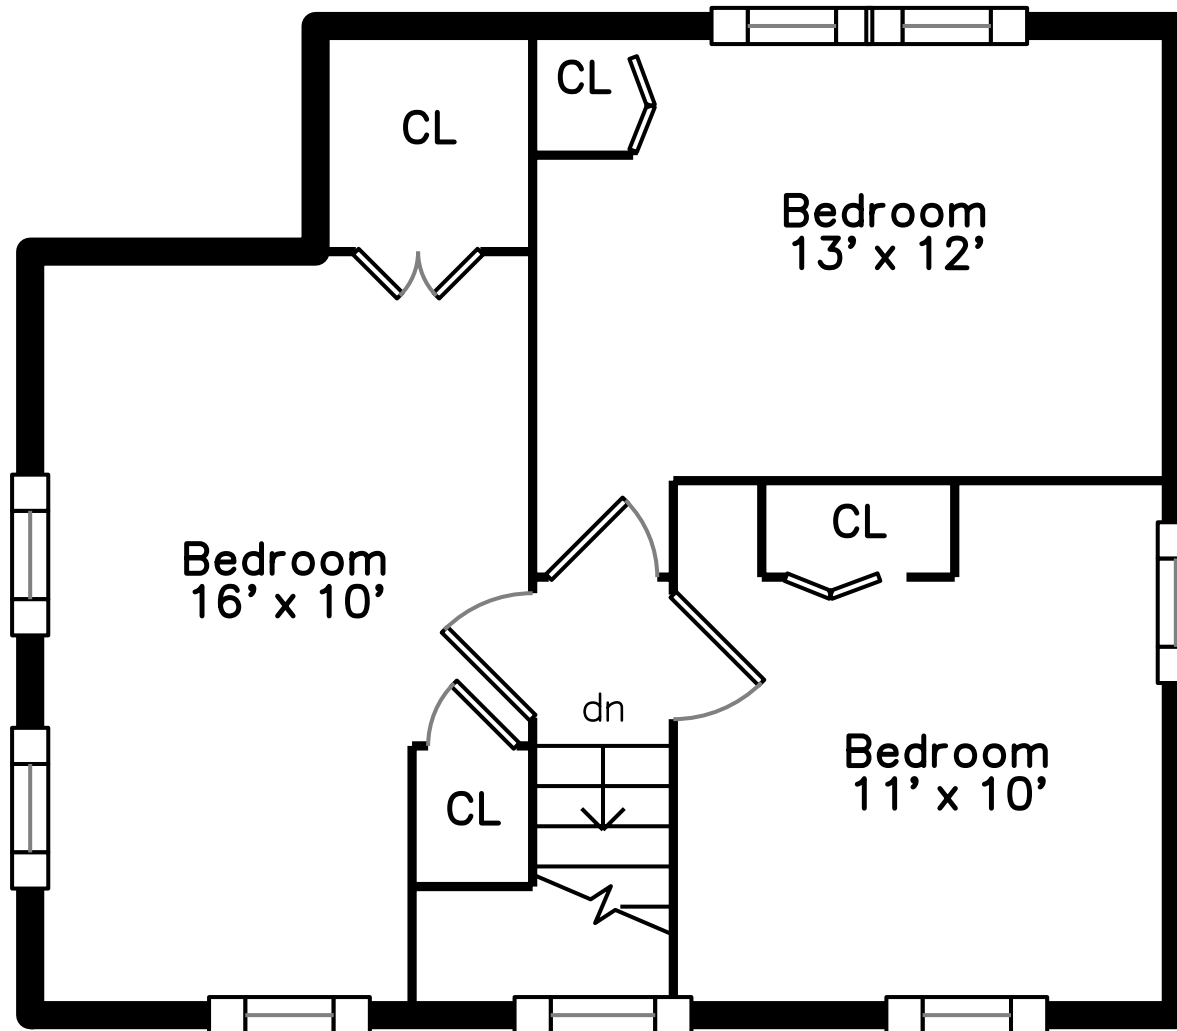

Upper

Main

130 Seminole Avenue
Waltham, MA 02451

PicturePlan by  vis-home

Measurements may not be 100% accurate.
Floor plans are provided for convenience only.
Room sizes are not used to calculate area.

Upper

Main

Outside

Outside

Outside

Outside

Outside

Outside

Living Room

Living Room

Living Room

Living Room

Living Room

Dining Room

Dining Room

Dining Room

Kitchen

Deck

Deck

Bedroom

Bedroom

Bedroom

Bedroom

Bedroom

Bedroom