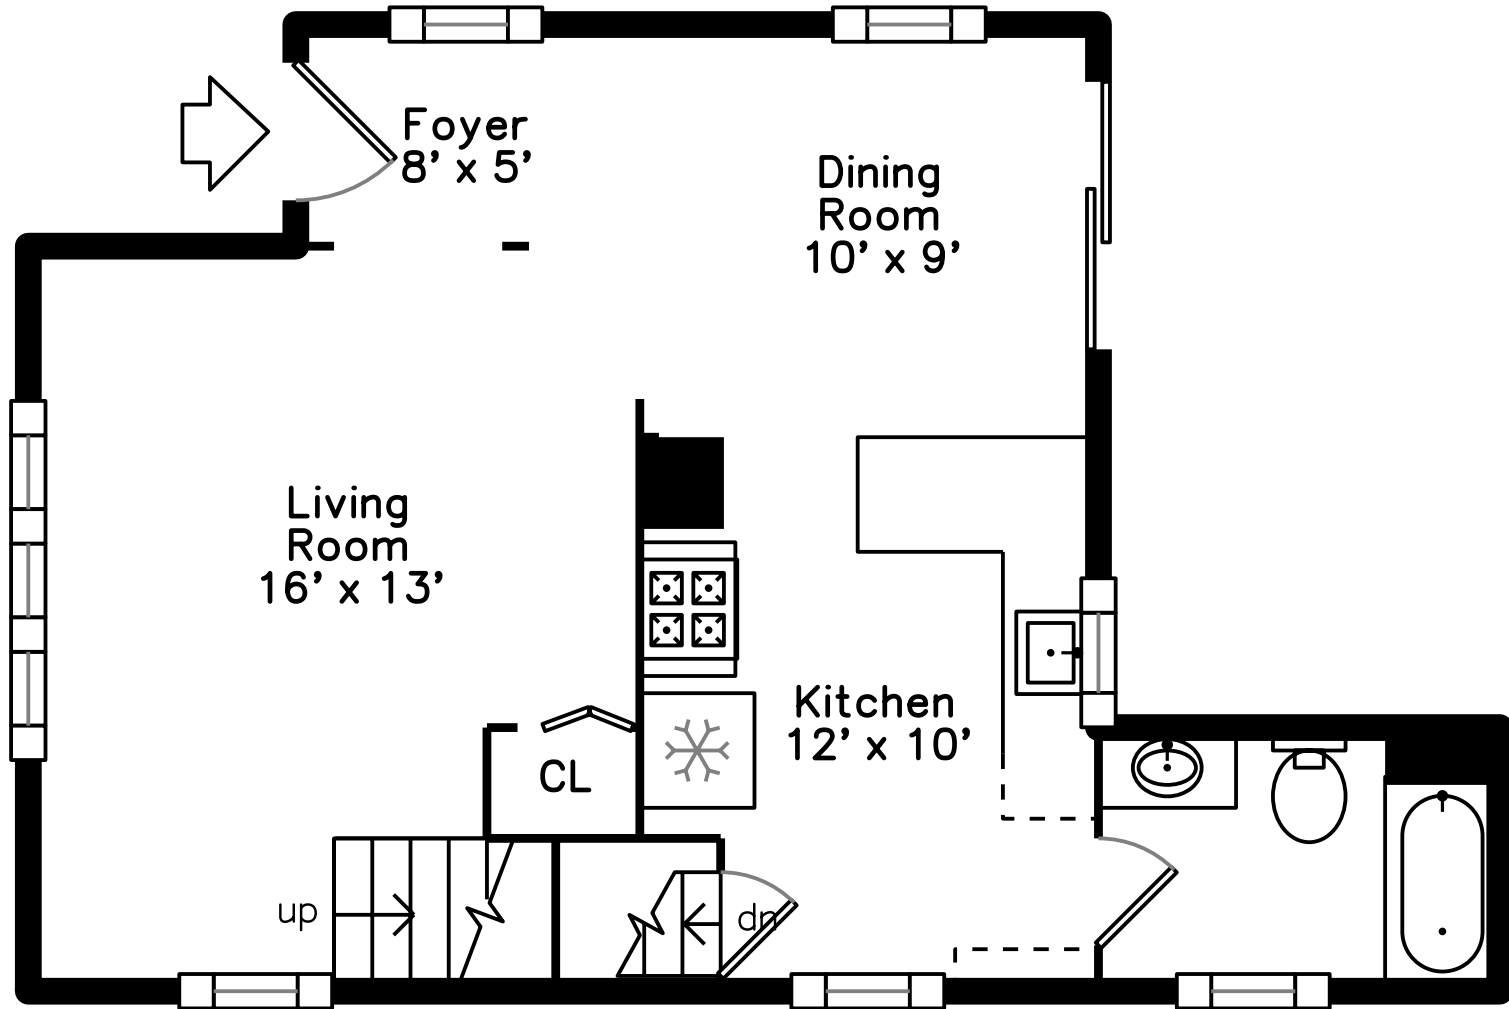

Upper

Main

130 Seminole Avenue
Waltham, MA 02451

PicturePlan by  vis-home

Measurements may not be 100% accurate.
Floor plans are provided for convenience only.
Room sizes are not used to calculate area.

Upper

Main

Outside

Outside

Outside

Outside

Outside

Outside

Living Room

Living Room

Living Room

Living Room

Living Room

Dining Room

Dining Room

Dining Room

Kitchen

Deck

Deck

Bedroom

Bedroom

Bedroom

Bedroom

Bedroom

Bedroom