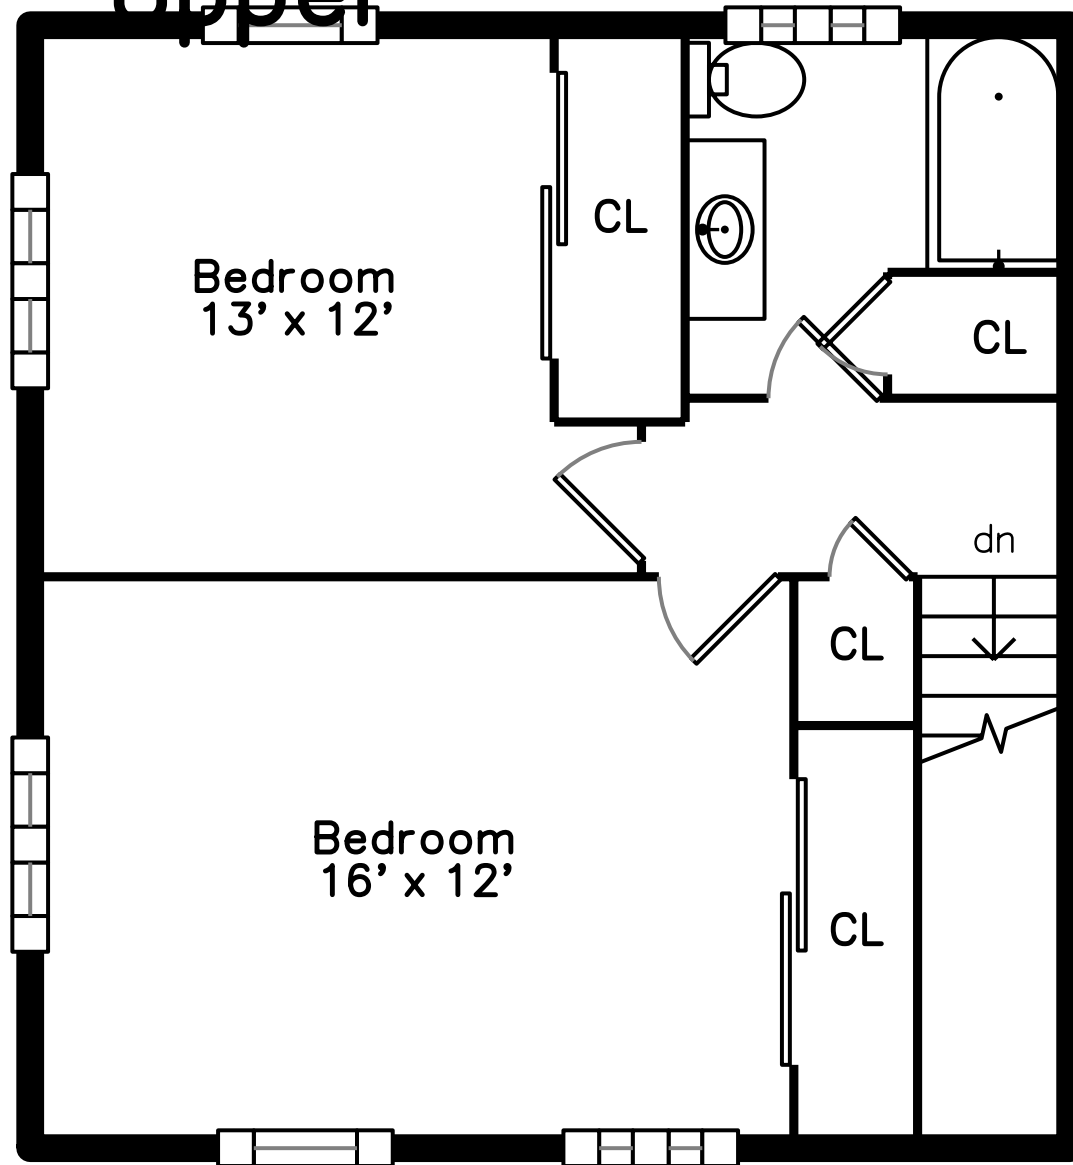

**41 Myerson Lane
Newton, MA 02459**

PicturePlan by vis-home

Measurements may not be 100% accurate.
Floor plans are provided for convenience only.
Room sizes are not used to calculate area.

Upper

Basement

Family Room

Family Room

Kitchen

Kitchen

Kitchen

Master Bedroom

Master Bedroom

Bedroom

Bedroom

Bathroom

Master Bathroom

Bathroom

Landing

Deck

Bedroom

Bedroom

Bedroom

Bedroom

Bathroom