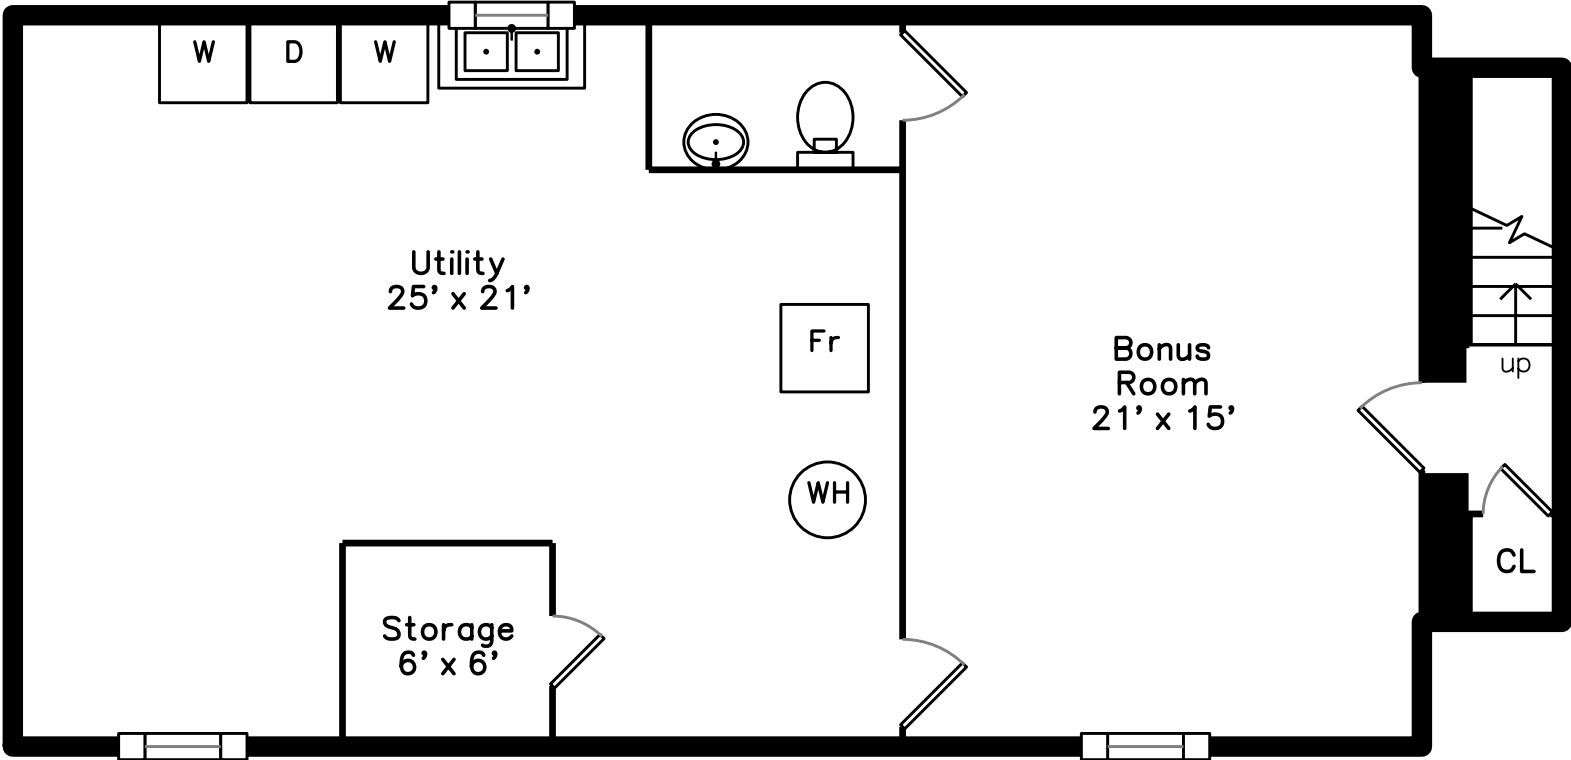

**41 Myerson Lane
Newton, MA 02459**

PicturePlan by vis-home

Measurements may not be 100% accurate.
Floor plans are provided for convenience only.
Room sizes are not used to calculate area.

Upper

Basement

Outside

Outside

Outside

Outside

Living Room

Living Room

Dining Room

Dining Room

Family Room

Family Room

Kitchen

Kitchen

Kitchen

Master Bedroom

Master Bedroom

Bedroom

Bedroom

Bathroom

Master Bathroom

Bathroom

Landing

Deck

Bedroom

Bedroom