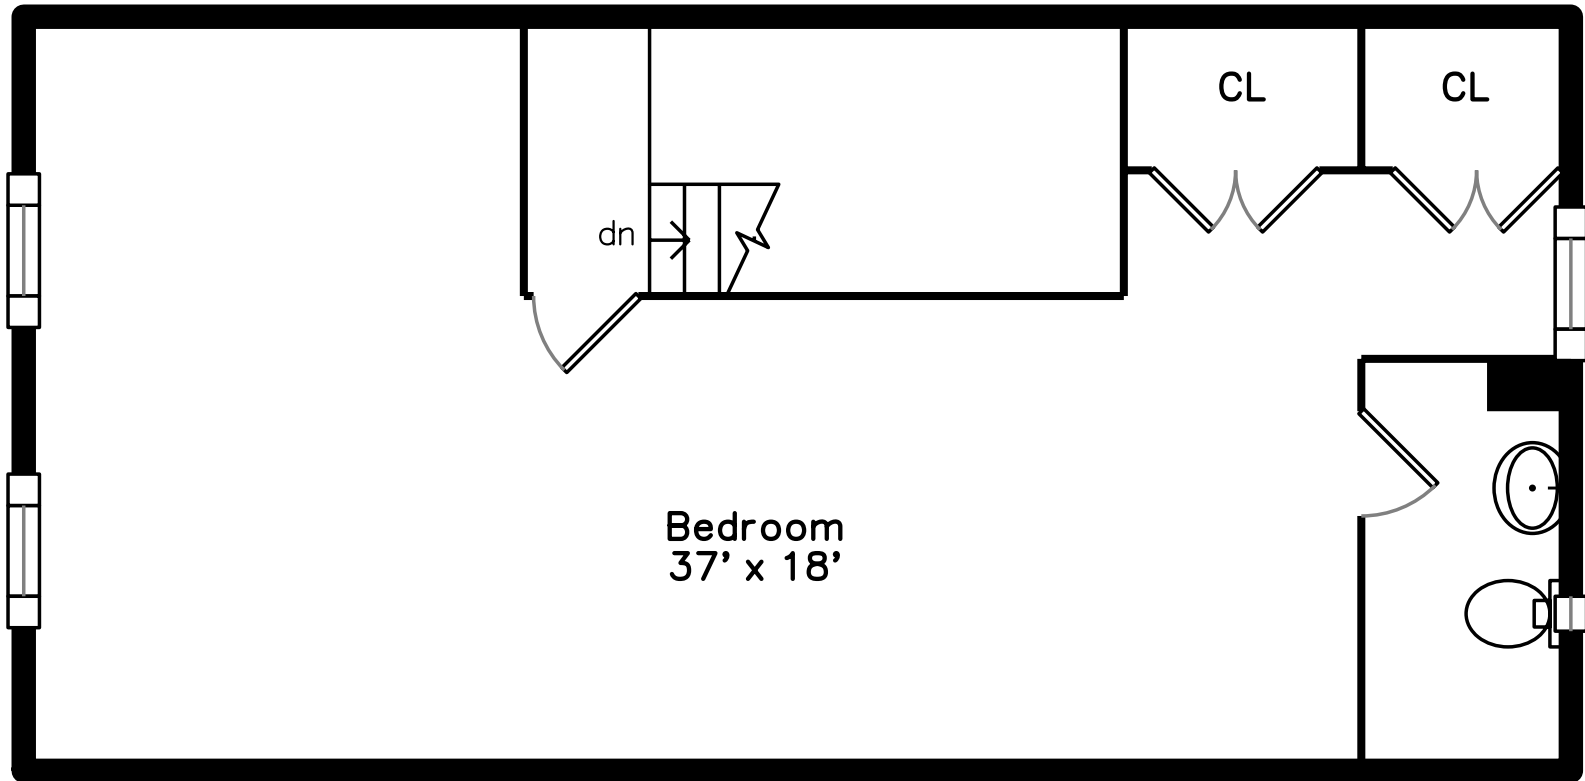

Top

Main

Upper

Basement

70-72 Houghton Street
Dorchester, MA 02122

PicturePlan by  vis-home

Measurements may not be 100% accurate.

Floor plans are provided for convenience only.

Room sizes are not used to calculate area.

Top

Upper

Main

Basement

Outside

Outside

Outside

Kitchen

Kitchen

Family Room

Bathroom

Hall

Bedroom

Bedroom

Master Bedroom