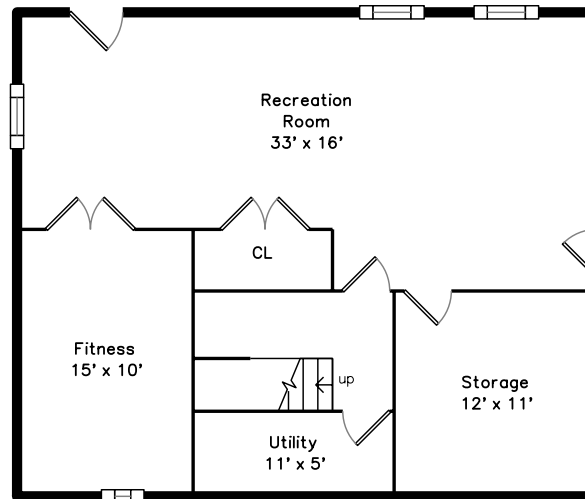

Top

Main

Upper

Basement

70-72 Houghton Street
Dorchester, MA 02122

PicturePlan by  vis-home

Measurements may not be 100% accurate.

Floor plans are provided for convenience only.

Room sizes are not used to calculate area.

Top

Upper

Main

Basement

Outside

Outside

Outside

Kitchen

Kitchen

Family Room

Bathroom

Hall

Bedroom

Bedroom

Master Bedroom