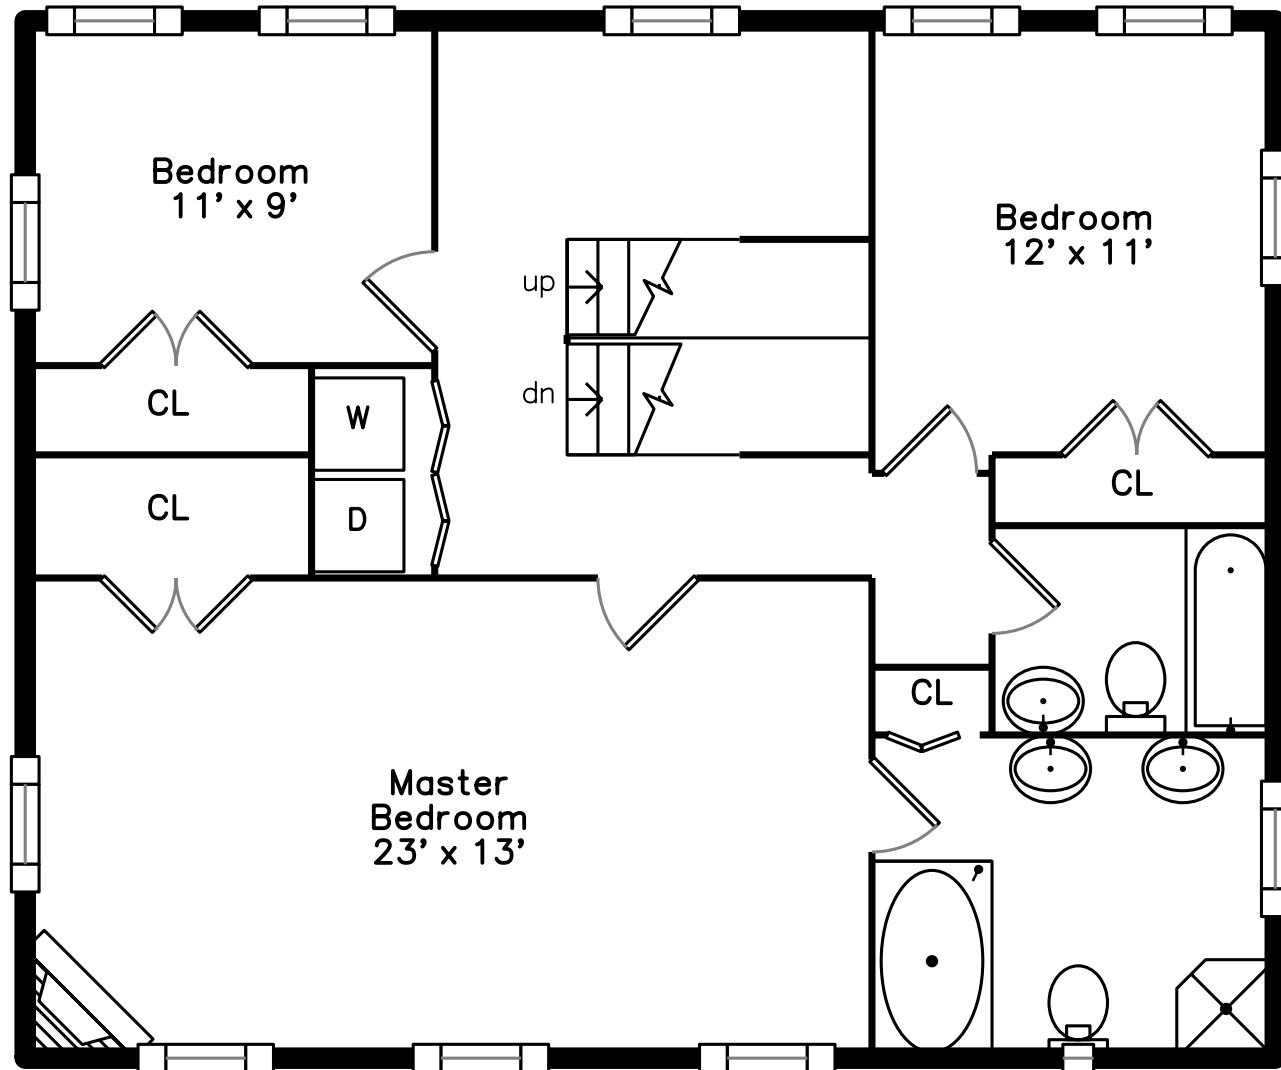

Top

Main

Upper

Basement

70-72 Houghton Street
Dorchester, MA 02122

PicturePlan by  vis-home

Measurements may not be 100% accurate.

Floor plans are provided for convenience only.

Room sizes are not used to calculate area.

Top

Upper

Main

Basement

Outside

Outside

Outside

Outside

Outside

Outside

Foyer

Living Room

Living Room

Dining Room

Kitchen

Kitchen

Kitchen

Family Room

Bathroom

Hall

Bedroom

Bedroom

Master Bedroom