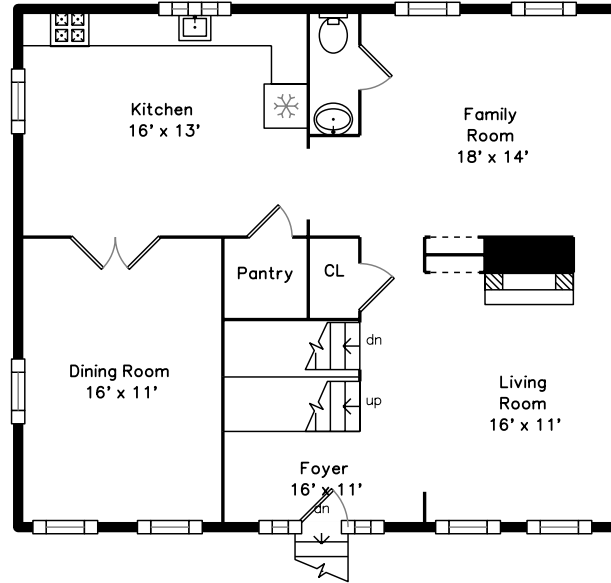

Top

Main

Upper

Basement

70-72 Houghton Street
Dorchester, MA 02122

PicturePlan by  vis-home

Measurements may not be 100% accurate.

Floor plans are provided for convenience only.

Room sizes are not used to calculate area.

Top

Upper

Main

Basement

Outside

Outside

Outside

Outside

Outside

Outside

Foyer

Living Room

Living Room

Dining Room

Kitchen

Kitchen

Kitchen

Family Room

Bathroom

Hall

Bedroom

Bedroom

Master Bedroom