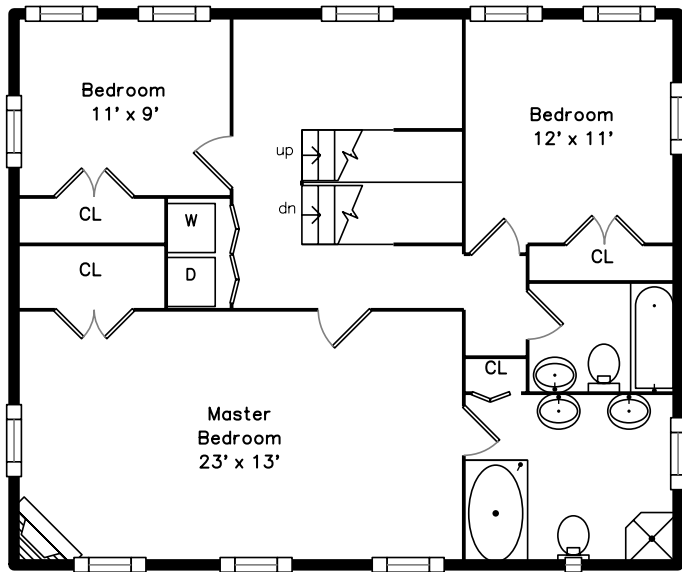

Top

Main

Upper

Basement

70-72 Houghton Street
Dorchester, MA 02122

PicturePlan by  vis-home

Measurements may not be 100% accurate.

Floor plans are provided for convenience only.

Room sizes are not used to calculate area.

Top

Upper

Main

Basement

Outside

Outside

Outside

Kitchen

Kitchen

Family Room

Bathroom

Hall

Bedroom

Bedroom

Master Bedroom

Master Bedroom

Bathroom

Master Bathroom

Master Bathroom

Bedroom

Powder Room

Recreation Room

Recreation Room