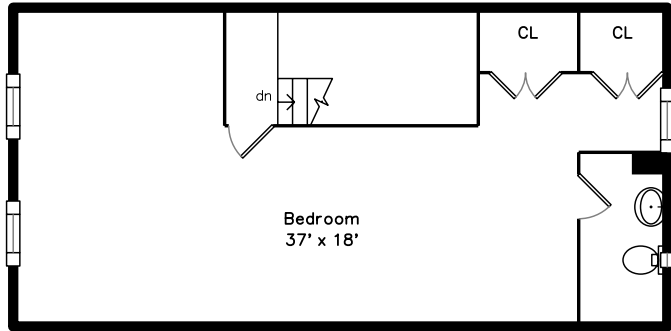

Top

Main

Upper

Basement

70-72 Houghton Street
Dorchester, MA 02122

PicturePlan by  vis-home

Measurements may not be 100% accurate.

Floor plans are provided for convenience only.

Room sizes are not used to calculate area.

Top

Upper

Main

Basement

Outside

Outside

Outside