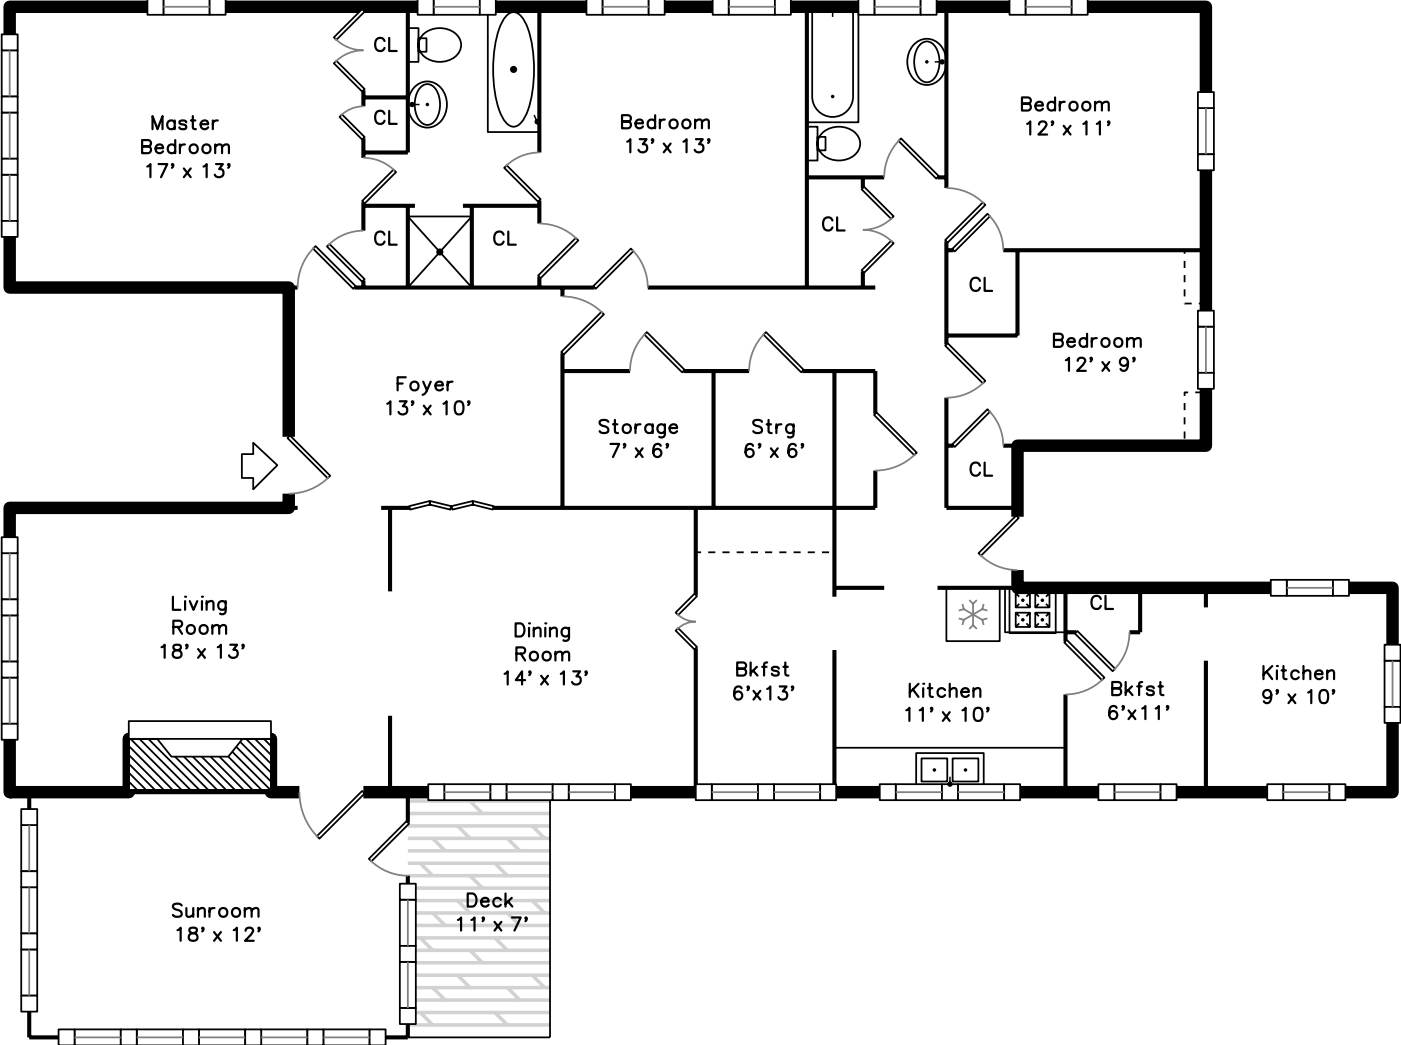

Upper

132 Clark Rd #A
Brookline, MA 02445

PicturePlan by  vis-home

Measurements may not be 100% accurate.

Floor plans are provided for convenience only.

Room sizes are not used to calculate area.

Main

Upper

Main

Outside

Outside

Outside

Outside

Outside

Outside

Entry

Foyer

Foyer

Hall

Living Room

Living Room

Dining Room

Dining Room

Breakfast

Kitchen

Master Bedroom

Master Bathroom

Bedroom

Sunroom