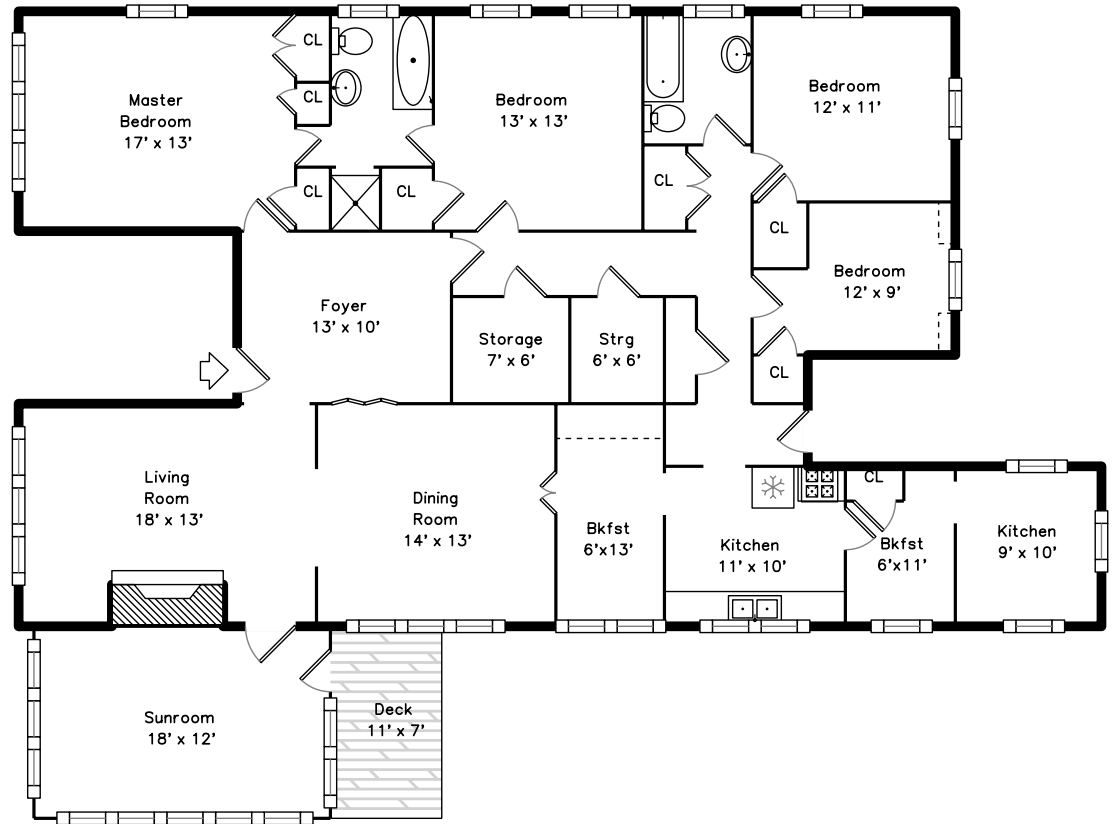

Upper

132 Clark Rd #A
Brookline, MA 02445

PicturePlan by  vis-home

Measurements may not be 100% accurate.

Floor plans are provided for convenience only.

Room sizes are not used to calculate area.

Main

Upper

Main

Outside

Outside

Outside

Outside

Outside

Outside

Entry

Foyer

Foyer

Hall

Living Room

Living Room

Dining Room

Dining Room

Breakfast

Kitchen

Master Bedroom

Master Bathroom

Bedroom

Sunroom