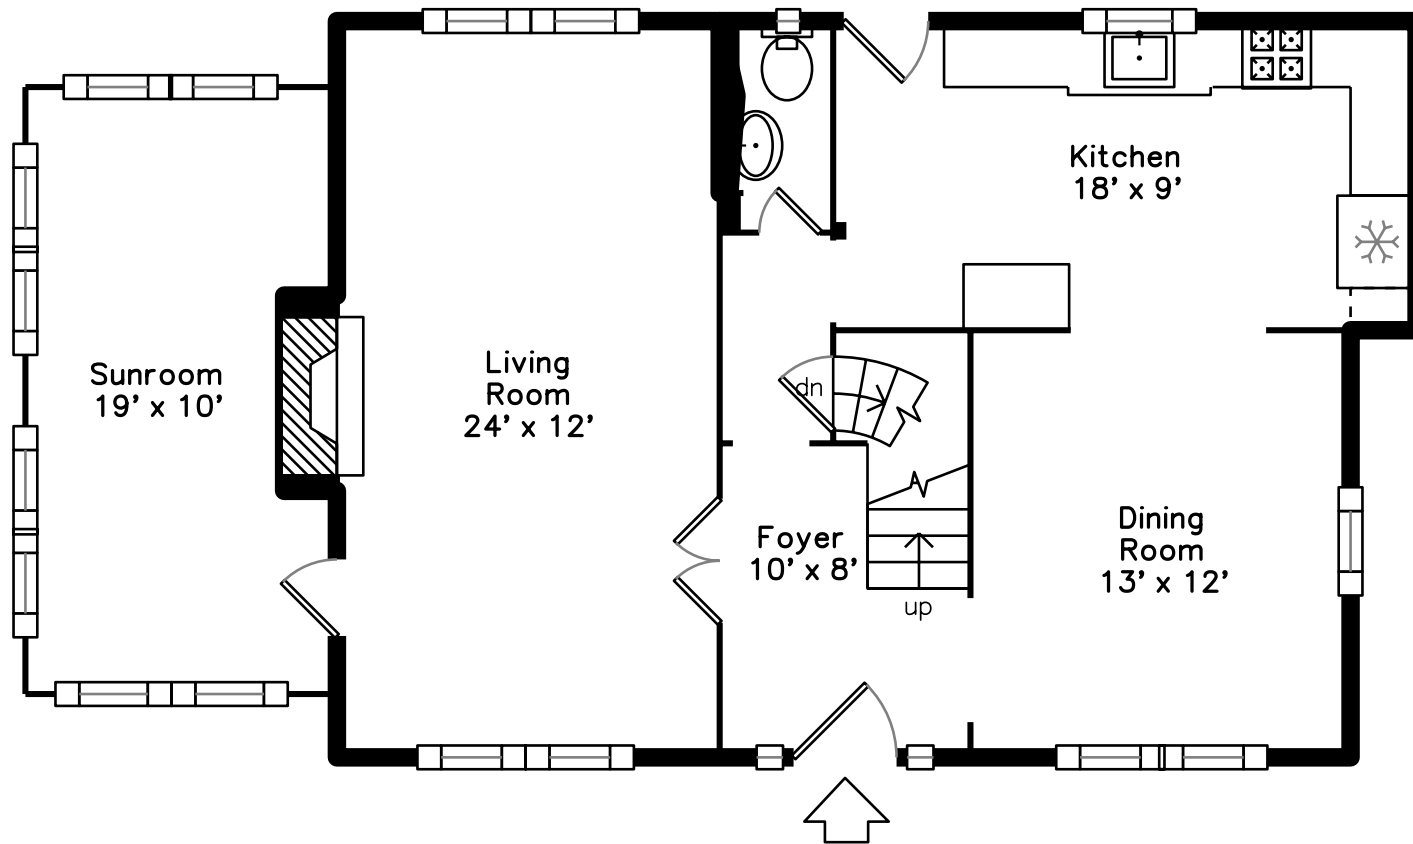

Top

Main

Upper

Lower

**182 Standish Road
Watertown, MA 02472**

PicturePlan by  **vis-home**
 Measurements may not be 100% accurate.
 Floor plans are provided for convenience only.
 Room sizes are not used to calculate area.

Top

Upper

Main

Lower

Outside

Outside

Outside

Back

Backyard

Backyard

Backyard

Backyard

Foyer

Foyer

Foyer

Living Room

Living Room

Sunroom

Sunroom

Dining Room

Dining Room

Kitchen

Kitchen

Kitchen