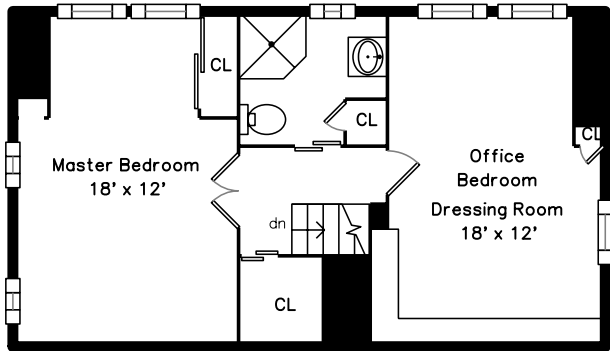

Top

Main

Upper

Lower

**182 Standish Road
Watertown, MA 02472**

PicturePlan by  **vis-home**
 Measurements may not be 100% accurate.
 Floor plans are provided for convenience only.
 Room sizes are not used to calculate area.

Top

Upper

Main

Lower

Outside

Outside

Outside

Back

Backyard

Backyard

Backyard

Backyard

Foyer

Foyer

Foyer

Living Room

Bedroom

Bedroom

Bedroom

Office Bedroom

Office Bedroom

Bathroom

Recreation Room

Recreation Room