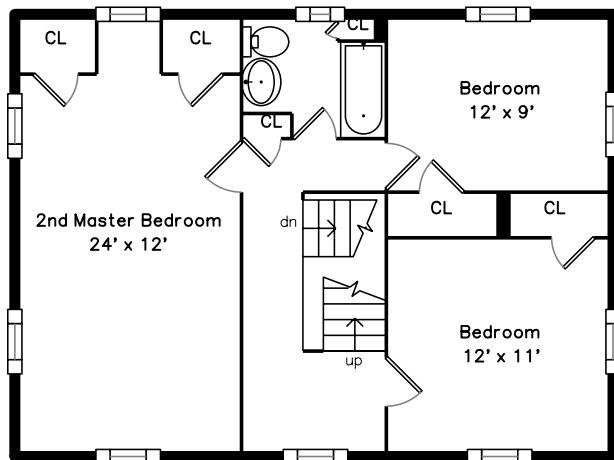

Top

Main

Upper

Lower

**182 Standish Road
Watertown, MA 02472**

PicturePlan by  **vis-home**
 Measurements may not be 100% accurate.
 Floor plans are provided for convenience only.
 Room sizes are not used to calculate area.

Top

Upper

Main

Lower

Outside

Outside

Outside

Back

Backyard

Backyard

Backyard

Backyard

Foyer

Foyer

Foyer

Living Room

Bedroom

Bedroom

Bedroom

Office Bedroom

Office Bedroom

Bathroom

Recreation Room

Recreation Room