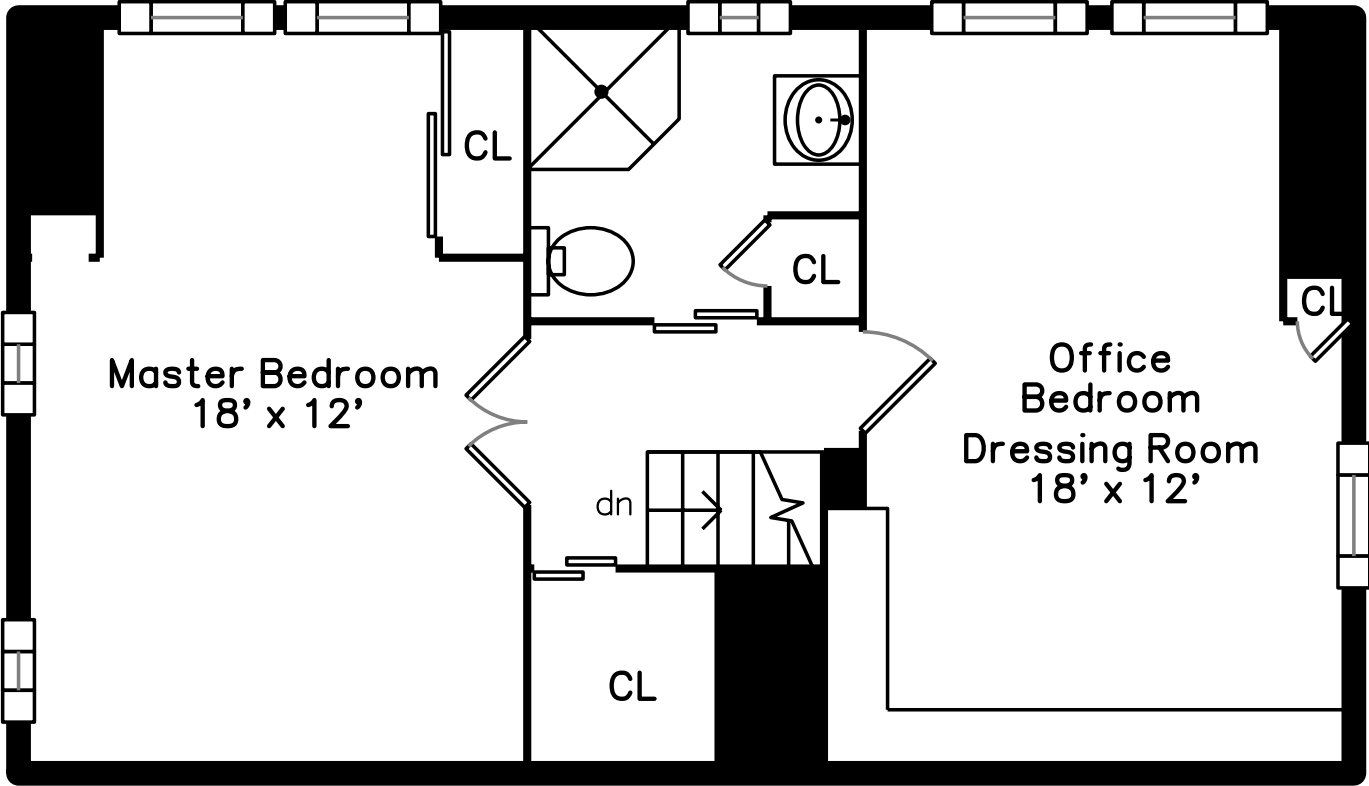

Top

Main

Upper

Lower

**182 Standish Road
Watertown, MA 02472**

PicturePlan by  **vis-home**
 Measurements may not be 100% accurate.
 Floor plans are provided for convenience only.
 Room sizes are not used to calculate area.

Top

Upper

Main

Lower

Outside

Outside

Outside

Back

Backyard

Backyard

Backyard

Backyard

Foyer

Foyer

Foyer

Living Room

Living Room

Sunroom

Sunroom

Dining Room

Dining Room

Kitchen

Kitchen

Kitchen