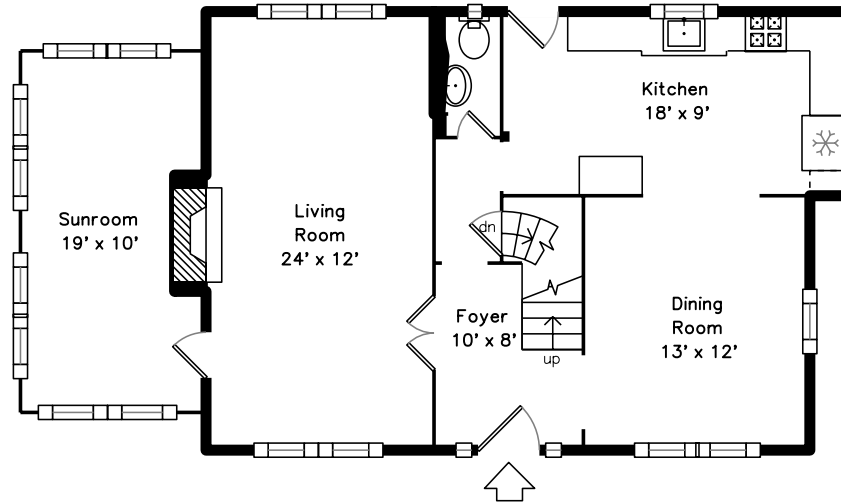

Top

Main

Upper

Lower

**182 Standish Road
Watertown, MA 02472**

PicturePlan by  **vis-home**
 Measurements may not be 100% accurate.
 Floor plans are provided for convenience only.
 Room sizes are not used to calculate area.

Top

Upper

Main

Lower

Outside

Outside

Outside

Back

Backyard

Backyard

Backyard

Backyard

Foyer

Foyer

Foyer

Living Room

Living Room

Sunroom

Sunroom

Dining Room

Dining Room

Kitchen

Kitchen

Kitchen