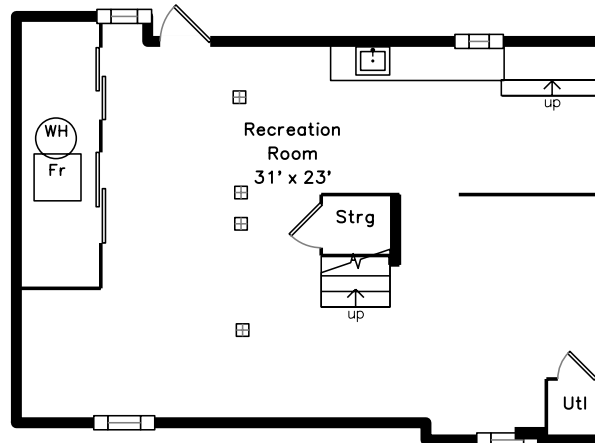

Top

Main

Upper

Lower

**182 Standish Road
Watertown, MA 02472**

PicturePlan by  **vis-home**
 Measurements may not be 100% accurate.
 Floor plans are provided for convenience only.
 Room sizes are not used to calculate area.

Top

Upper

Main

Lower

Outside

Outside

Outside

Back