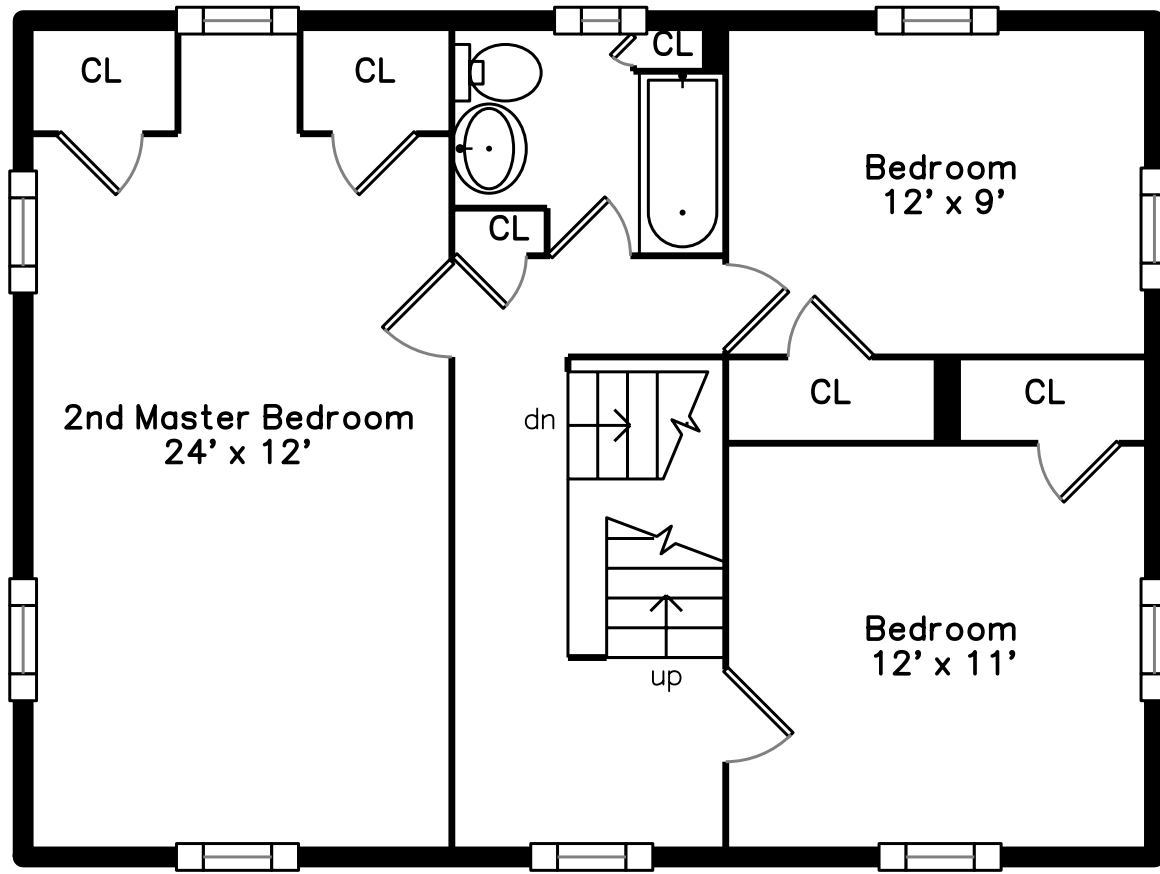

Top

Main

Upper

Lower

**182 Standish Road
Watertown, MA 02472**

PicturePlan by  **vis-home**
 Measurements may not be 100% accurate.
 Floor plans are provided for convenience only.
 Room sizes are not used to calculate area.

Top

Upper

Main

Lower

Outside

Outside

Outside

Back

Backyard

Backyard

Backyard

Backyard

Foyer

Foyer

Foyer

Living Room

Bedroom

Bedroom

Bedroom

Office Bedroom

Office Bedroom

Bathroom

Recreation Room

Recreation Room