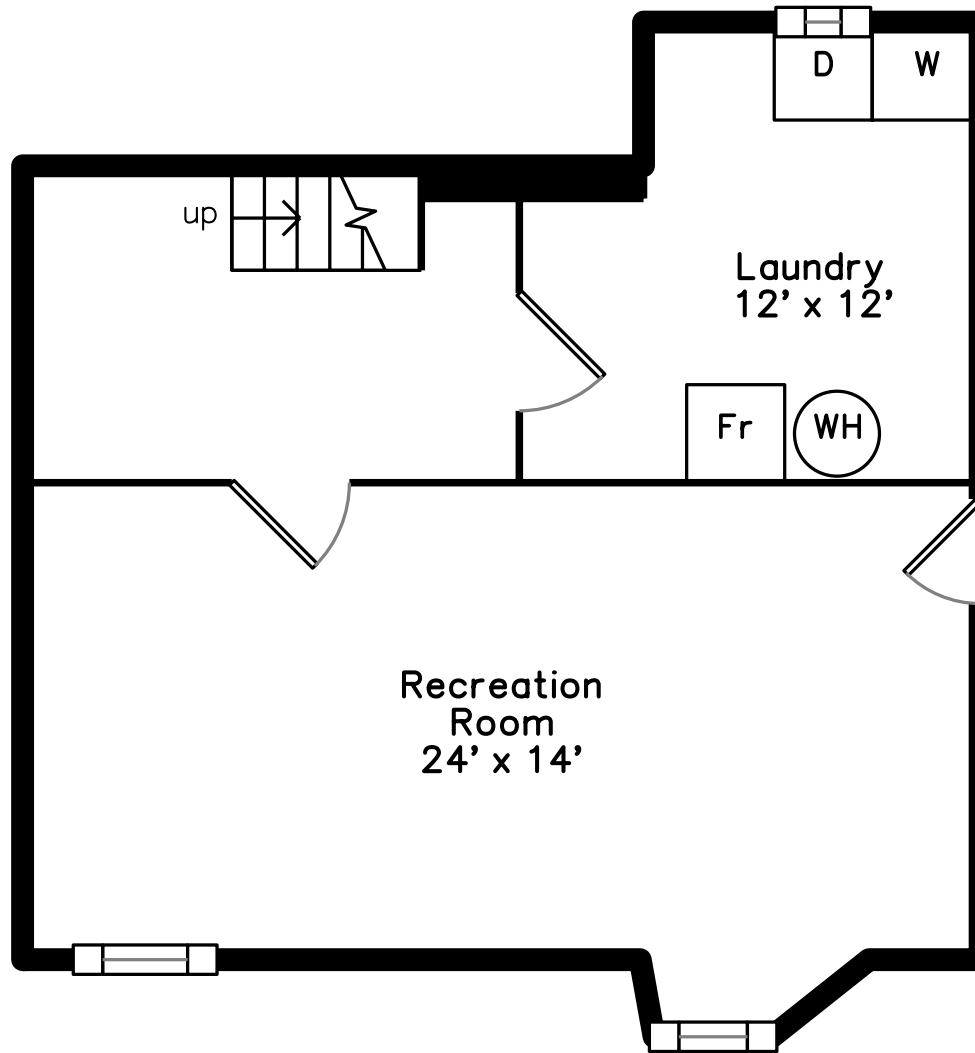

Top

Main

Upper

Basement

284 Parker Street
Newton, MA 02459

PicturePlan by vis-home

Measurements may not be 100% accurate.
Floor plans are provided for convenience only.
Room sizes are not used to calculate area.

Top

Upper

Main

Basement

3D View – TopDown

3D View – TopDown

3D View – TopDown

3D View – TopDown