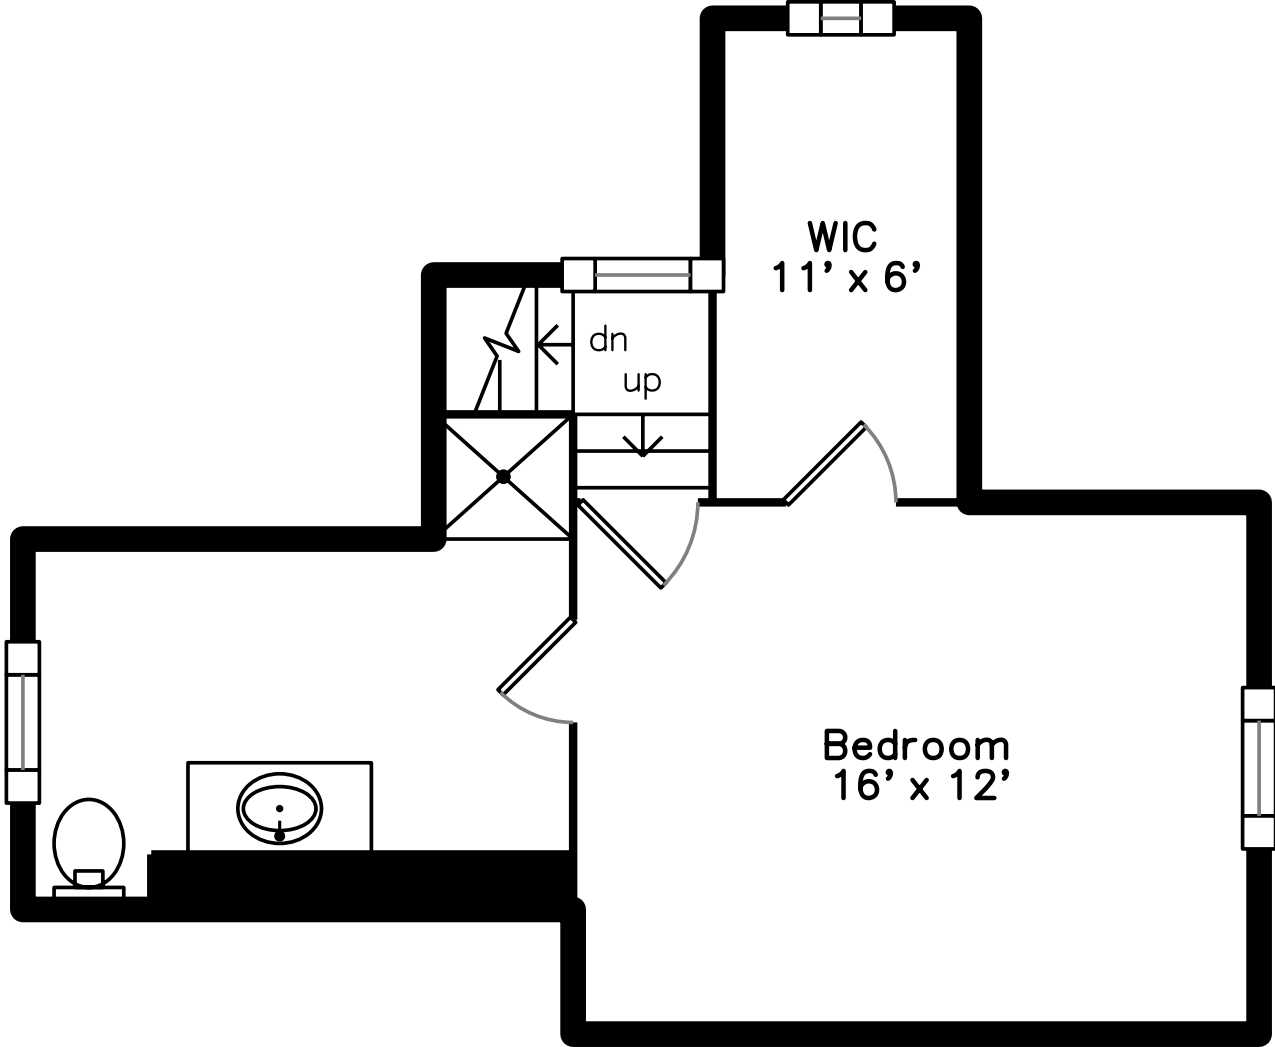

Top

Main

Upper

Basement

284 Parker Street
Newton, MA 02459

PicturePlan by vis-home

Measurements may not be 100% accurate.
Floor plans are provided for convenience only.
Room sizes are not used to calculate area.

Top

Upper

Main

Basement

3D View – TopDown

3D View – TopDown

3D View – TopDown

3D View – TopDown