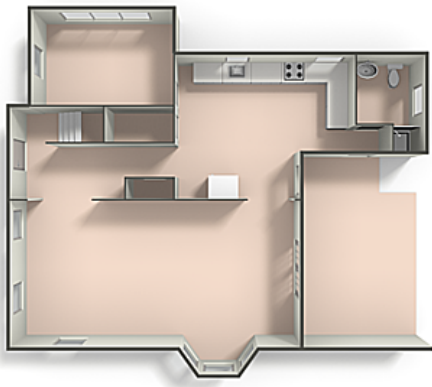

Top

Main

Upper

Basement

284 Parker Street
Newton, MA 02459

PicturePlan by vis-home

Measurements may not be 100% accurate.
Floor plans are provided for convenience only.
Room sizes are not used to calculate area.

Top

Upper

Main

Basement

3D View – TopDown

3D View – TopDown

3D View – TopDown

3D View – TopDown