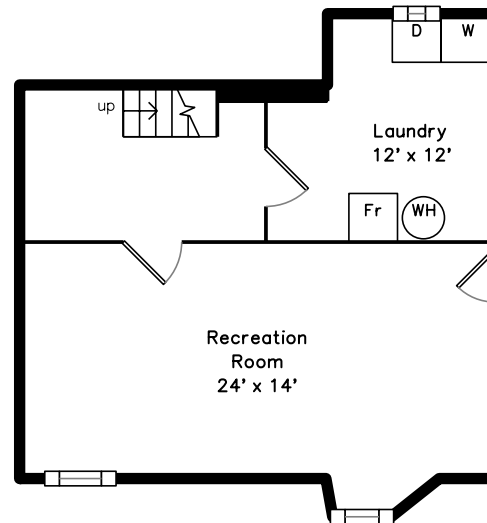

Top

Main

Upper

Basement

284 Parker Street
Newton, MA 02459

PicturePlan by vis-home

Measurements may not be 100% accurate.
Floor plans are provided for convenience only.
Room sizes are not used to calculate area.

Top

Upper

Main

Basement

3D View – TopDown

3D View – TopDown

3D View – TopDown

3D View – TopDown