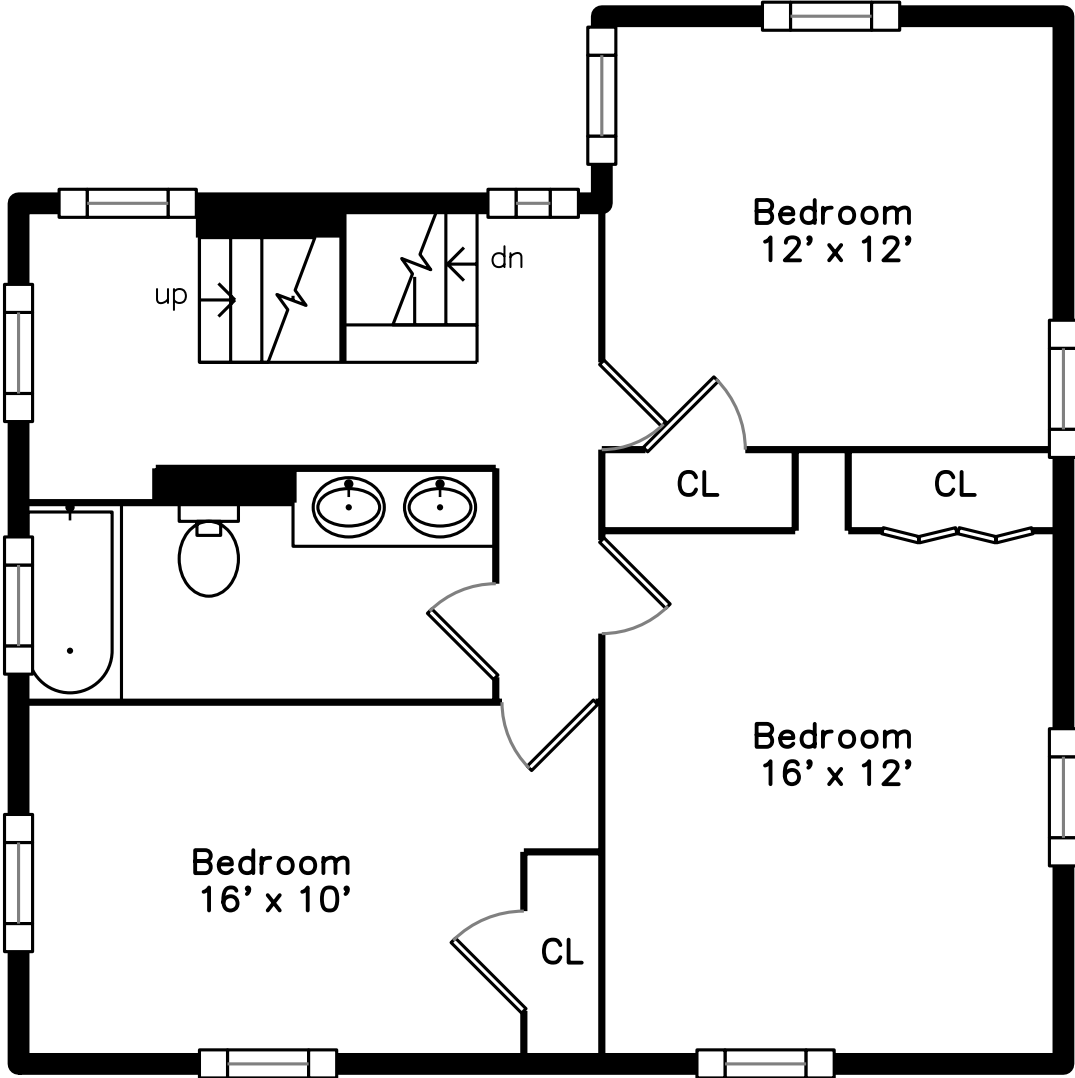

Top

Main

Upper

Basement

284 Parker Street
Newton, MA 02459

PicturePlan by vis-home

Measurements may not be 100% accurate.
Floor plans are provided for convenience only.
Room sizes are not used to calculate area.

Top

Upper

Main

Basement

3D View – TopDown

3D View – TopDown

3D View – TopDown

3D View – TopDown