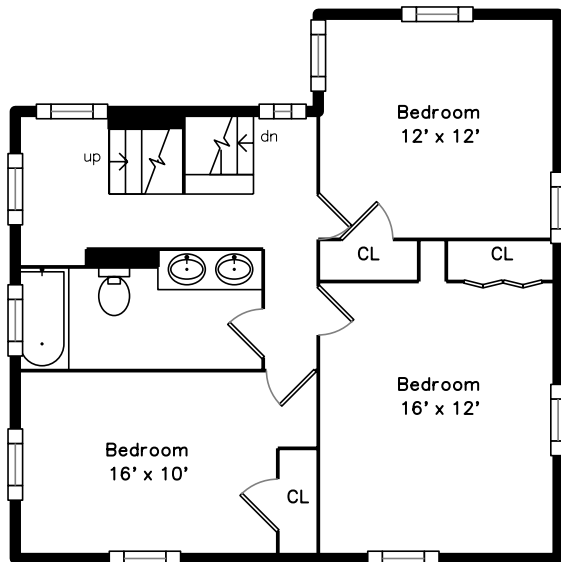

Top

Main

Upper

Basement

284 Parker Street
Newton, MA 02459

PicturePlan by vis-home

Measurements may not be 100% accurate.
Floor plans are provided for convenience only.
Room sizes are not used to calculate area.

Top

Upper

Main

Basement

3D View – TopDown

3D View – TopDown

3D View – TopDown

3D View – TopDown