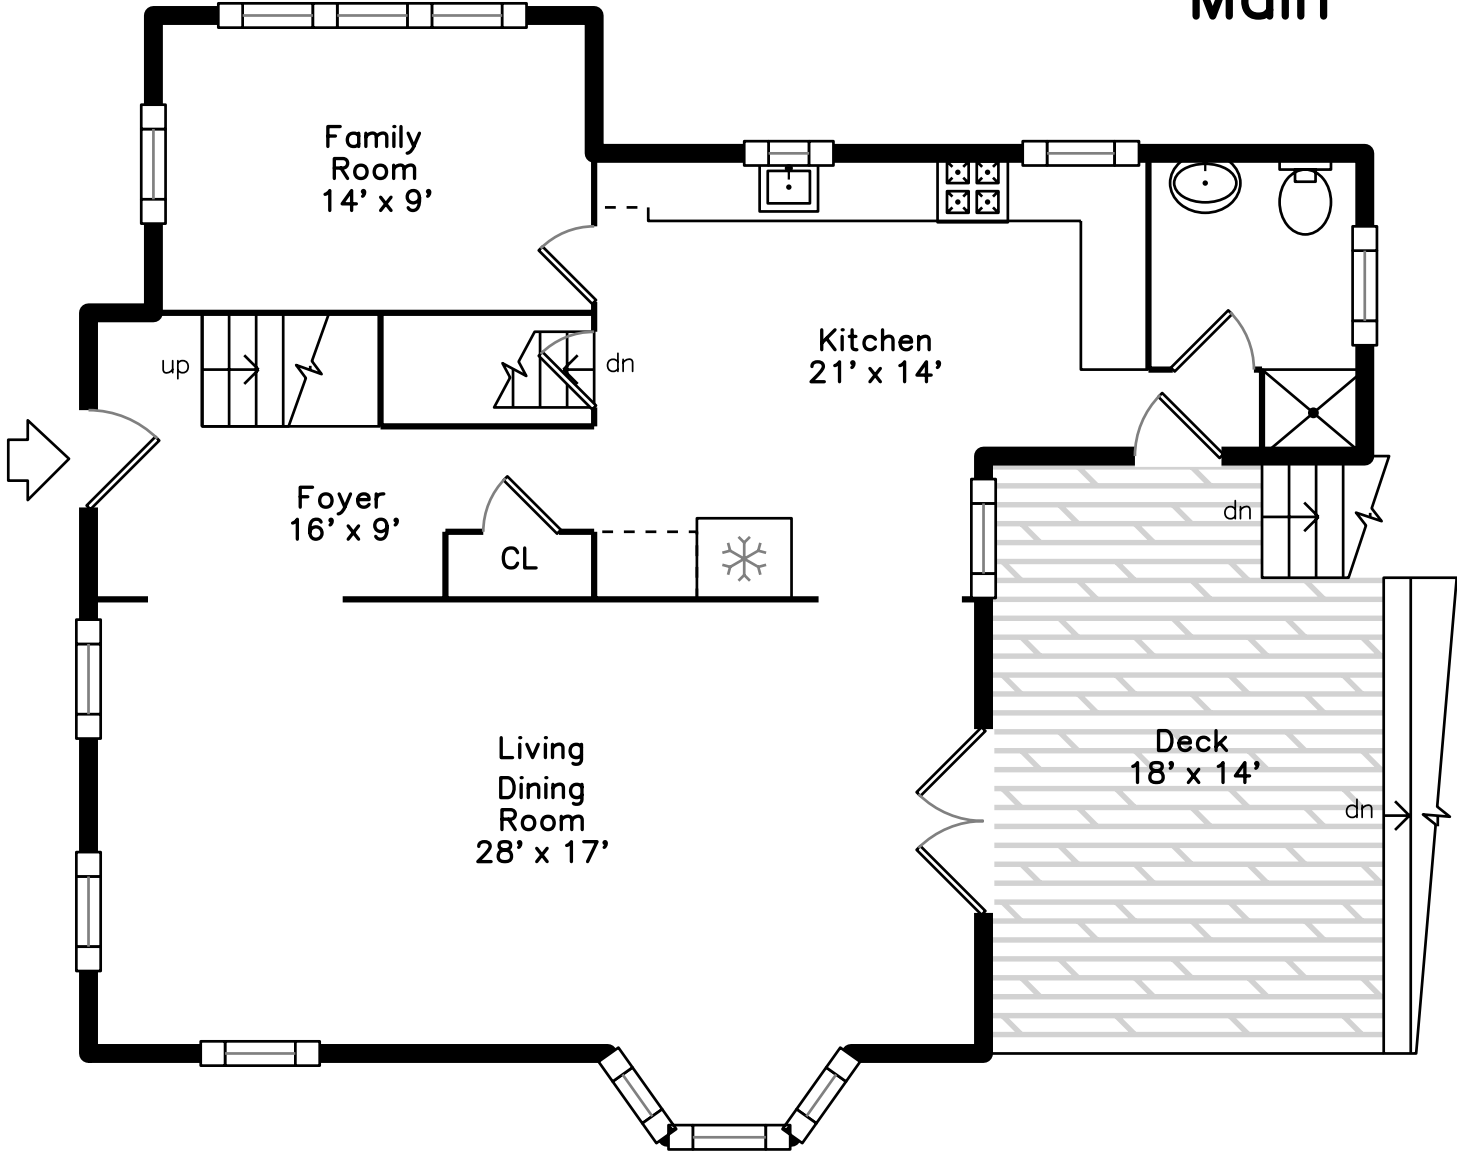

Top

Main

Upper

Basement

284 Parker Street
Newton, MA 02459

PicturePlan by vis-home

Measurements may not be 100% accurate.
Floor plans are provided for convenience only.
Room sizes are not used to calculate area.

Top

Upper

Main

Basement

3D View – TopDown

3D View – TopDown

3D View – TopDown

3D View – TopDown