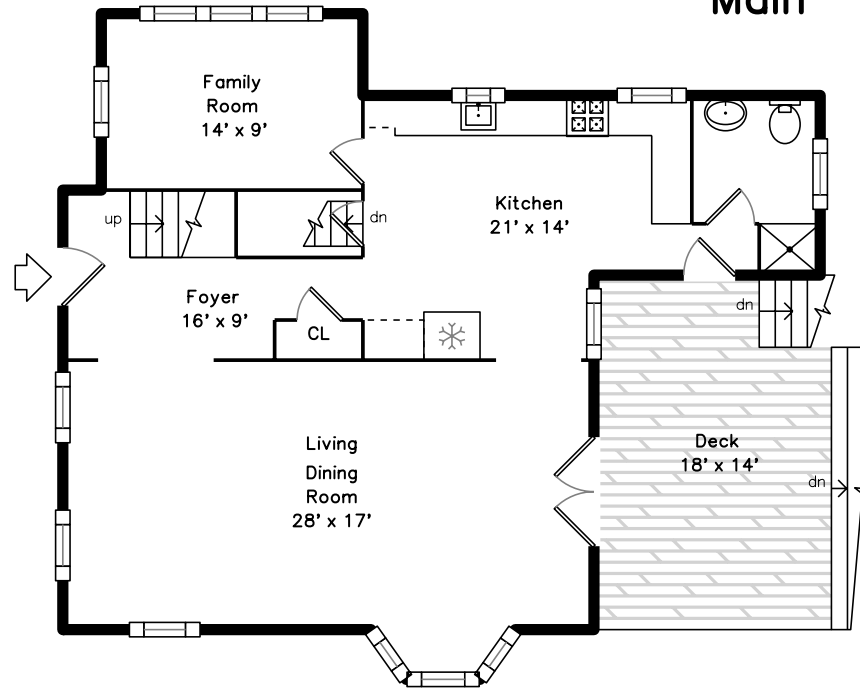

Top

Main

Upper

Basement

284 Parker Street
Newton, MA 02459

PicturePlan by vis-home

Measurements may not be 100% accurate.
Floor plans are provided for convenience only.
Room sizes are not used to calculate area.

Top

Upper

Main

Basement

3D View – TopDown

3D View – TopDown

3D View – TopDown

3D View – TopDown