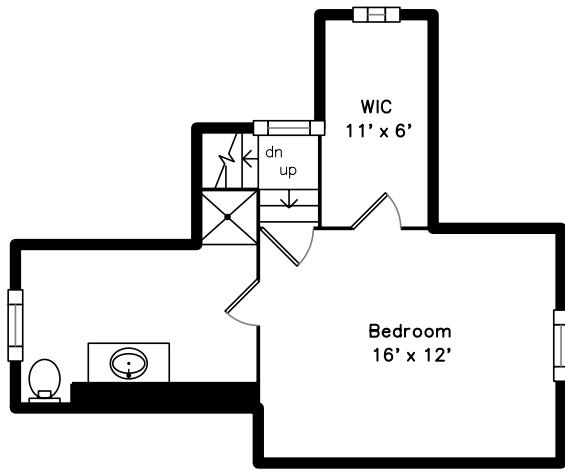

Top

Main

Upper

Basement

284 Parker Street
Newton, MA 02459

PicturePlan by vis-home

Measurements may not be 100% accurate.
Floor plans are provided for convenience only.
Room sizes are not used to calculate area.

Top

Upper

Main

Basement

3D View – TopDown

3D View – TopDown

3D View – TopDown

3D View – TopDown