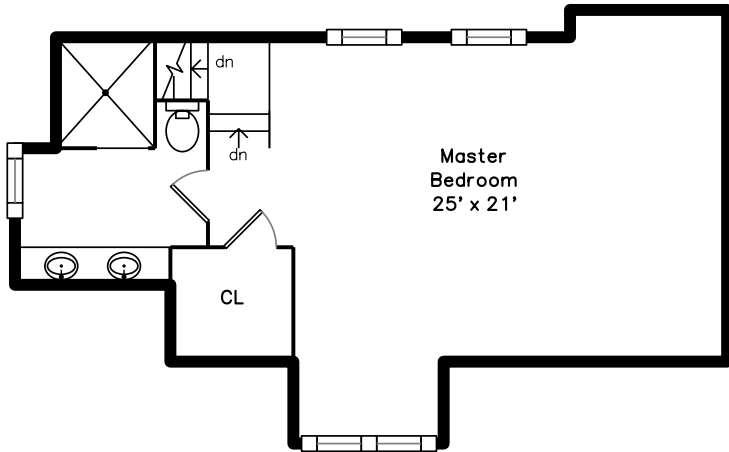

### Upper

### Main

14 Castleton Street #2  
Jamaica Plain, IL 02130

PicturePlan by  vis-home

Measurements may not be 100% accurate.  
Floor plans are provided for convenience only.  
Room sizes are not used to calculate area.

# Upper

Living Room

Dining Room

Dining Room

Kitchen

Kitchen

Kitchen

Bedroom

Bedroom