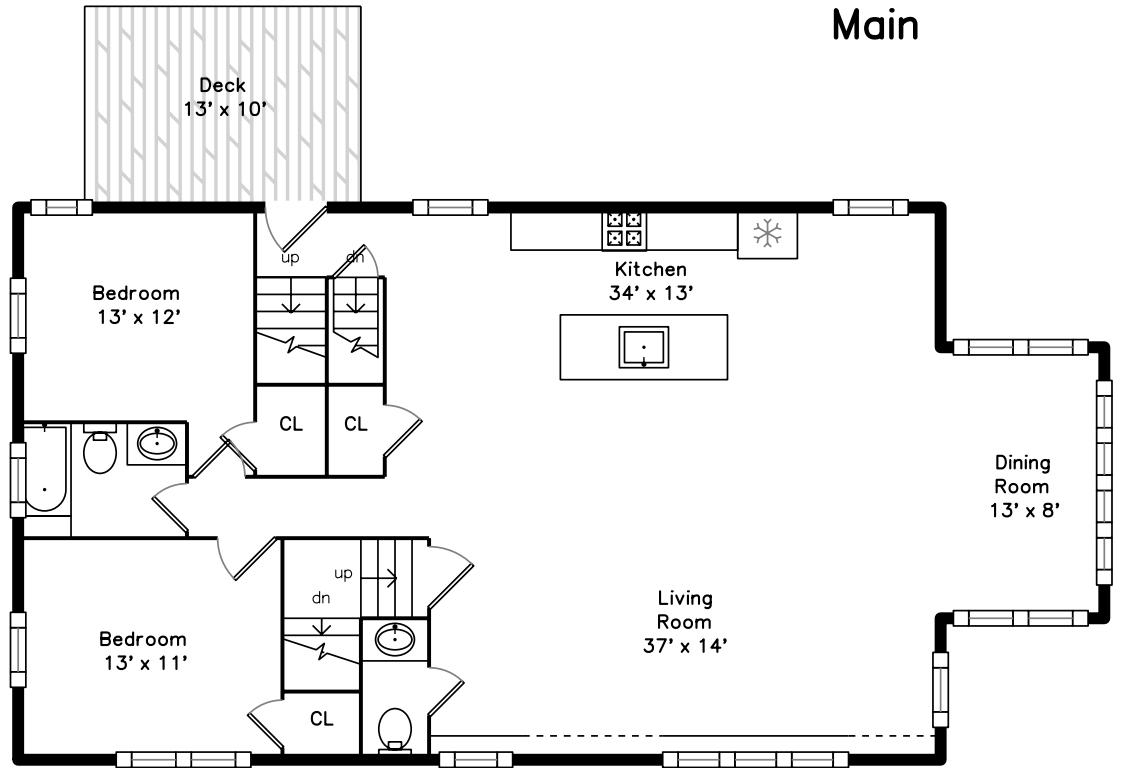

### Upper

### Main

14 Castleton Street #2  
Jamaica Plain, IL 02130

PicturePlan by  vis-home

Measurements may not be 100% accurate.  
Floor plans are provided for convenience only.  
Room sizes are not used to calculate area.

# Upper

Living Room

Dining Room

Dining Room

Kitchen

Kitchen

Kitchen

Bedroom

Bedroom