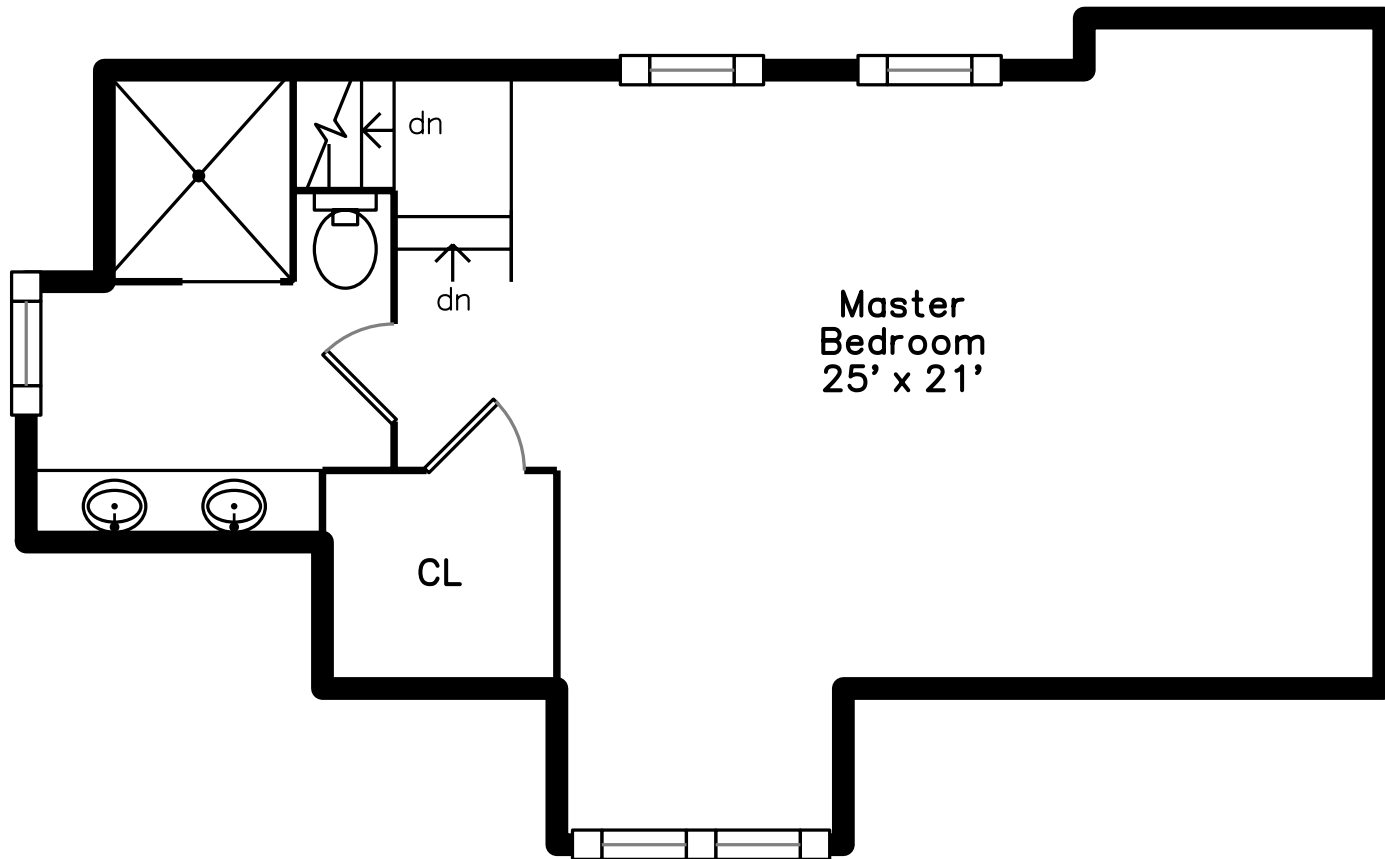

### Main

14 Castleton Street #2  
Jamaica Plain, IL 02130

PicturePlan by  vis-home

Measurements may not be 100% accurate.  
Floor plans are provided for convenience only.  
Room sizes are not used to calculate area.

# Upper

# Main

14 Castleton St #2

Outside

Outside

Back

Back

Living Room

Living Room

Living Room

Dining Room

Dining Room

Kitchen

Kitchen

Kitchen

Bedroom

Bedroom