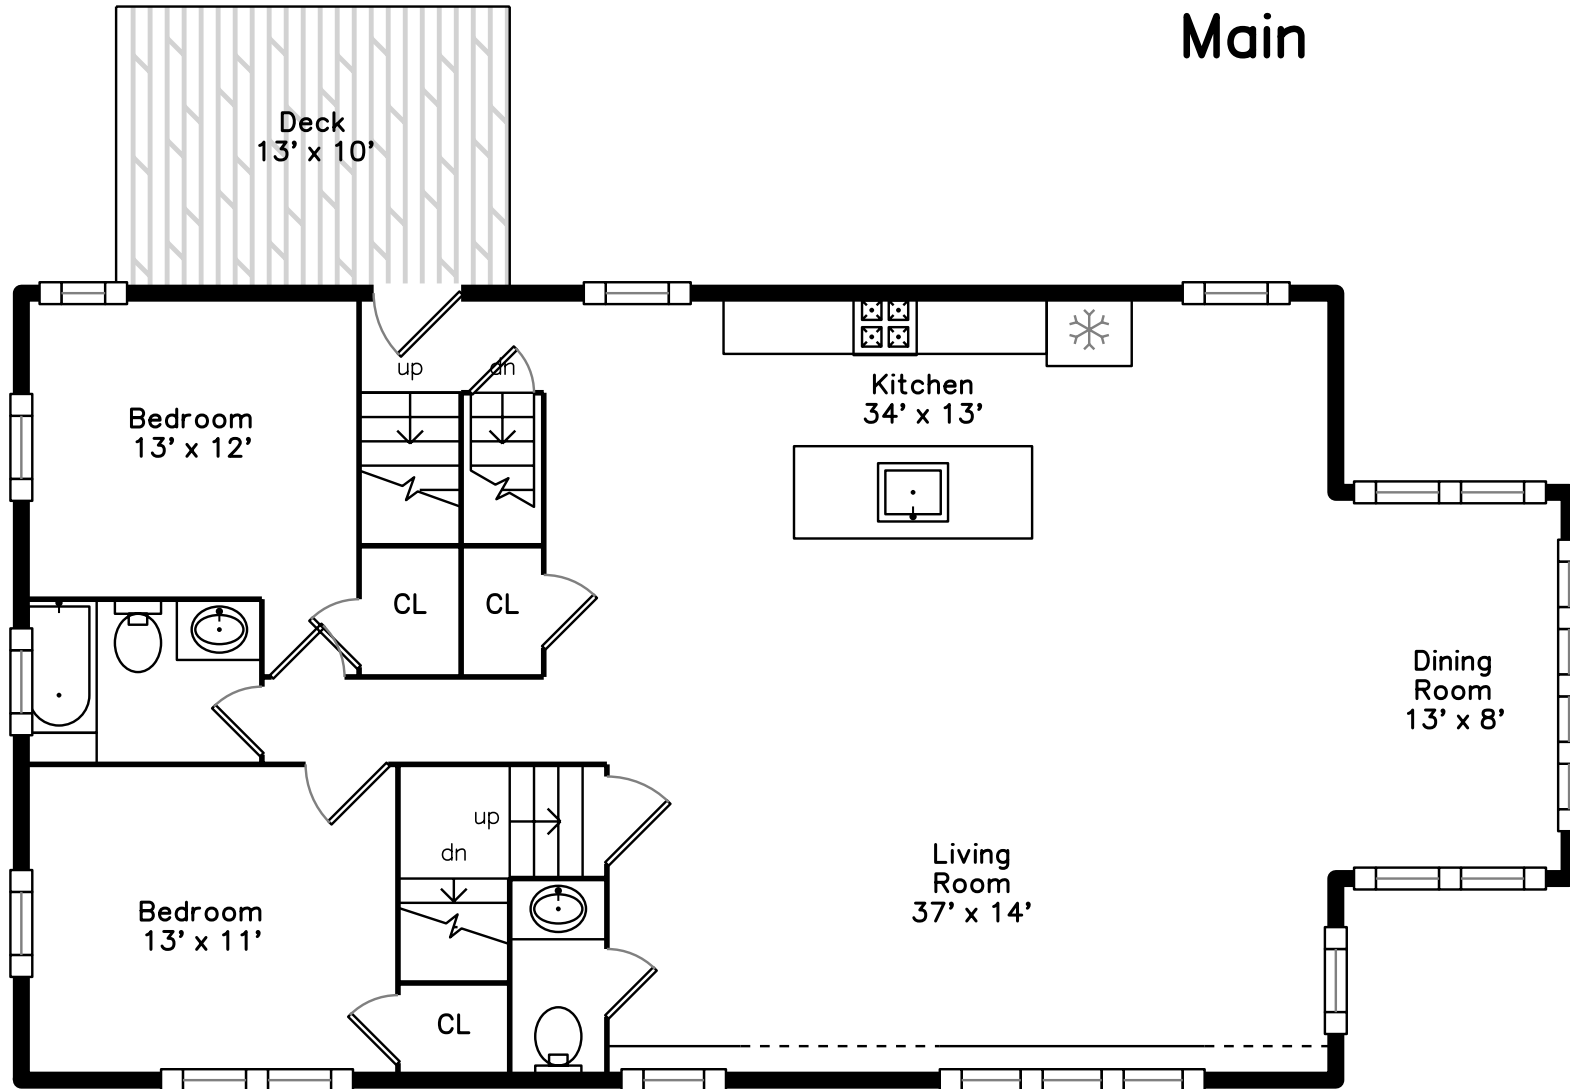

### Main

14 Castleton Street #2  
Jamaica Plain, IL 02130

PicturePlan by  vis-home

Measurements may not be 100% accurate.  
Floor plans are provided for convenience only.  
Room sizes are not used to calculate area.

# Upper

# Main

14 Castleton St #2

Outside

Outside

Back

Back

Living Room

Living Room

Living Room

Dining Room

Dining Room

Kitchen

Kitchen

Kitchen

Bedroom

Bedroom