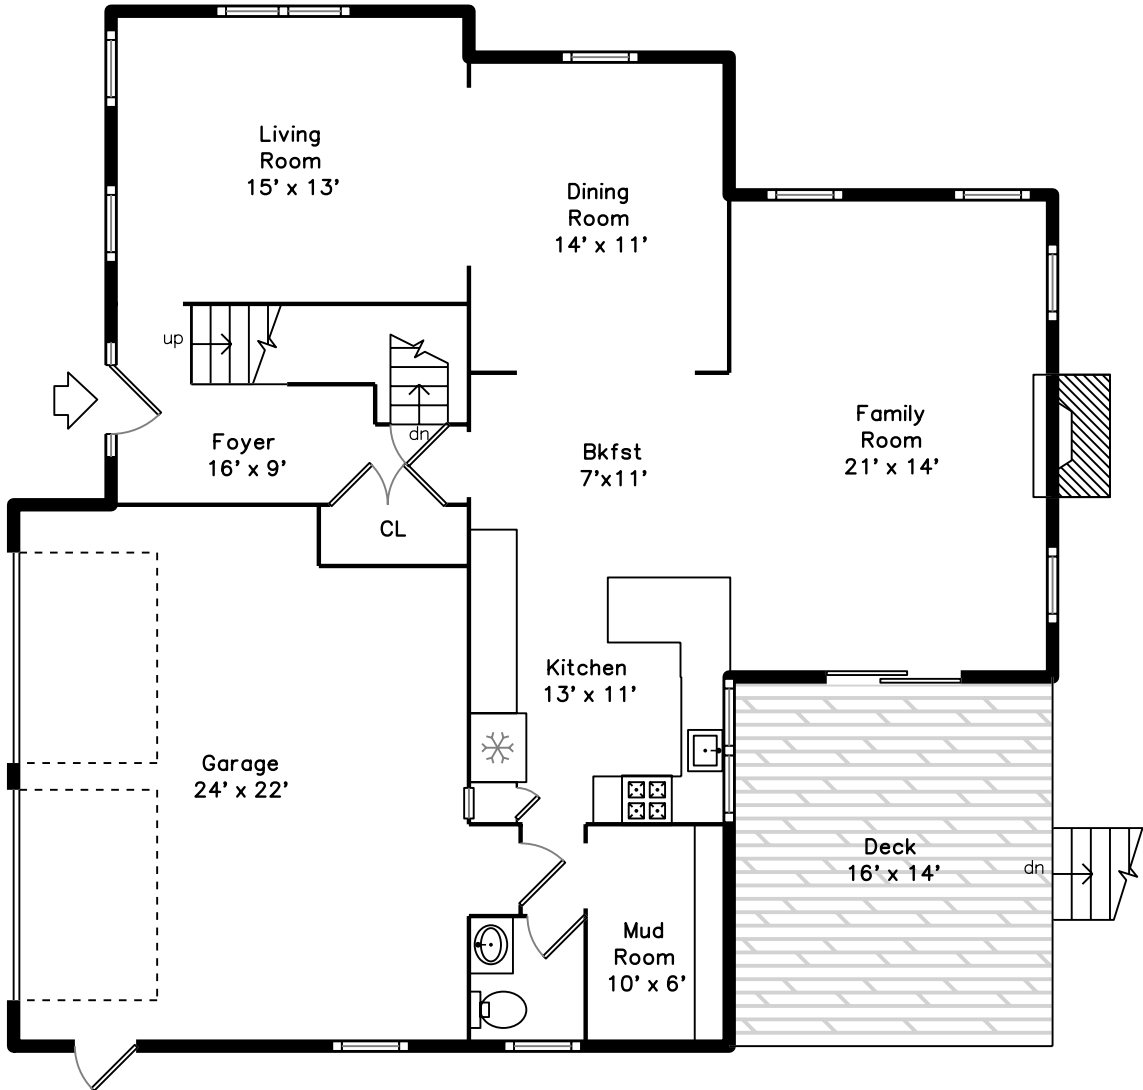

Top

Upper

Main

**197 Wachusett Avenue
Arlington, MA 02476**

PicturePlan(tm) by Vis-Home(C) 2020

Measurements may not be 100% accurate.
Floor plans are provided for convenience only.
Room sizes are not used to calculate area.

Top

Upper

Main

Foyer

Living Room

Dining Room

Dining Room

Kitchen

Kitchen

Kitchen

Family Room

Family Room

Family Room

Bathroom

Mud Room

Deck

Deck

Master Bedroom

Master Bedroom

Master Bathroom

Master Bathroom

WalkInCloset

Bedroom

Bedroom