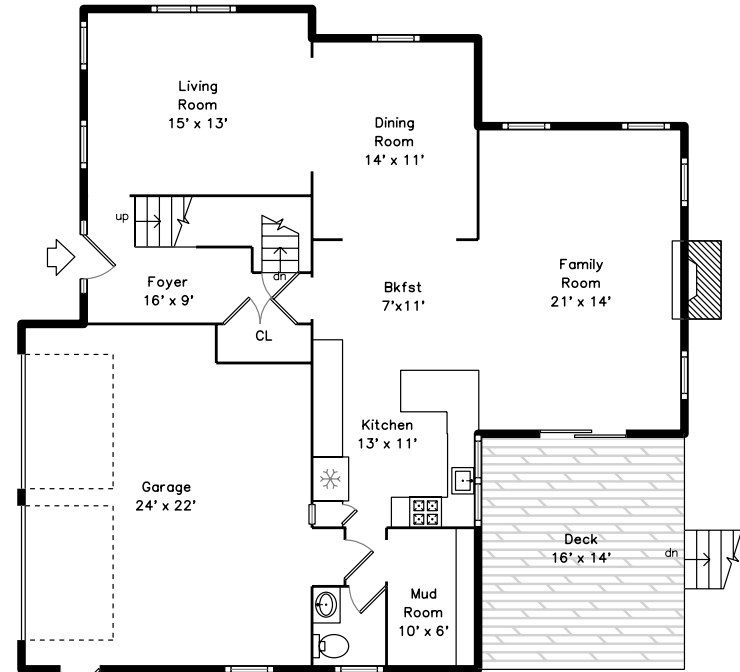

Top

Upper

Main

**197 Wachusett Avenue
Arlington, MA 02476**

PicturePlan(tm) by Vis-Home(C) 2020

Measurements may not be 100% accurate.
Floor plans are provided for convenience only.
Room sizes are not used to calculate area.

Top

Upper

Main

Foyer

Living Room

Dining Room

Dining Room

Kitchen

Kitchen

Kitchen

Family Room

Family Room

Family Room

Bathroom

Mud Room

Deck

Deck

Master Bedroom

Master Bedroom

Master Bathroom

Master Bathroom

WalkInCloset

Bedroom

Bedroom