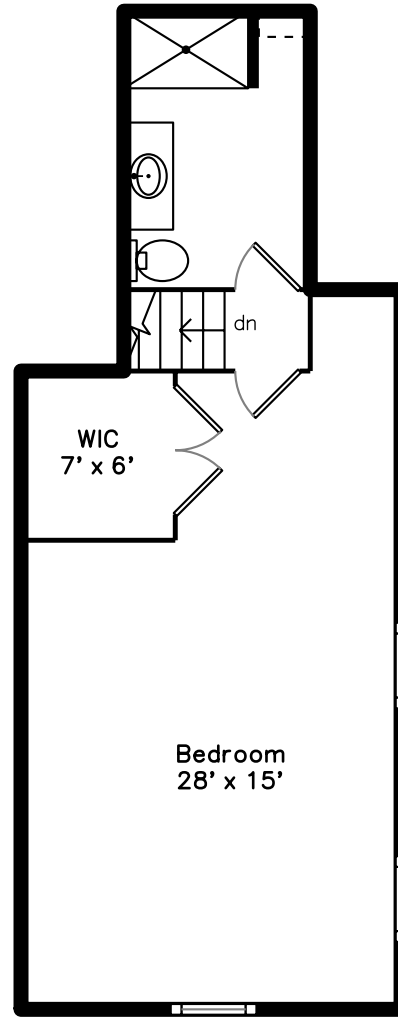

Top

Upper

Main

**197 Wachusett Avenue
Arlington, MA 02476**

PicturePlan(tm) by Vis-Home(C) 2020

Measurements may not be 100% accurate.
Floor plans are provided for convenience only.
Room sizes are not used to calculate area.

Top

Upper

Main

Foyer

Living Room

Dining Room

Dining Room

Kitchen

Deck

Master Bedroom

Master Bedroom

Master Bathroom

Master Bathroom

WalkInCloset

Bedroom

Bedroom