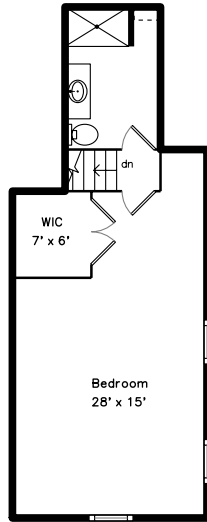

Top

Upper

Main

**197 Wachusett Avenue
Arlington, MA 02476**

PicturePlan(tm) by Vis-Home(C) 2020

Measurements may not be 100% accurate.
Floor plans are provided for convenience only.
Room sizes are not used to calculate area.

Top

Upper

Main

Foyer

Living Room

Dining Room

Dining Room

Kitchen

Deck

Master Bedroom

Master Bedroom

Master Bathroom

Master Bathroom

WalkInCloset

Bedroom

Bedroom

Bathroom