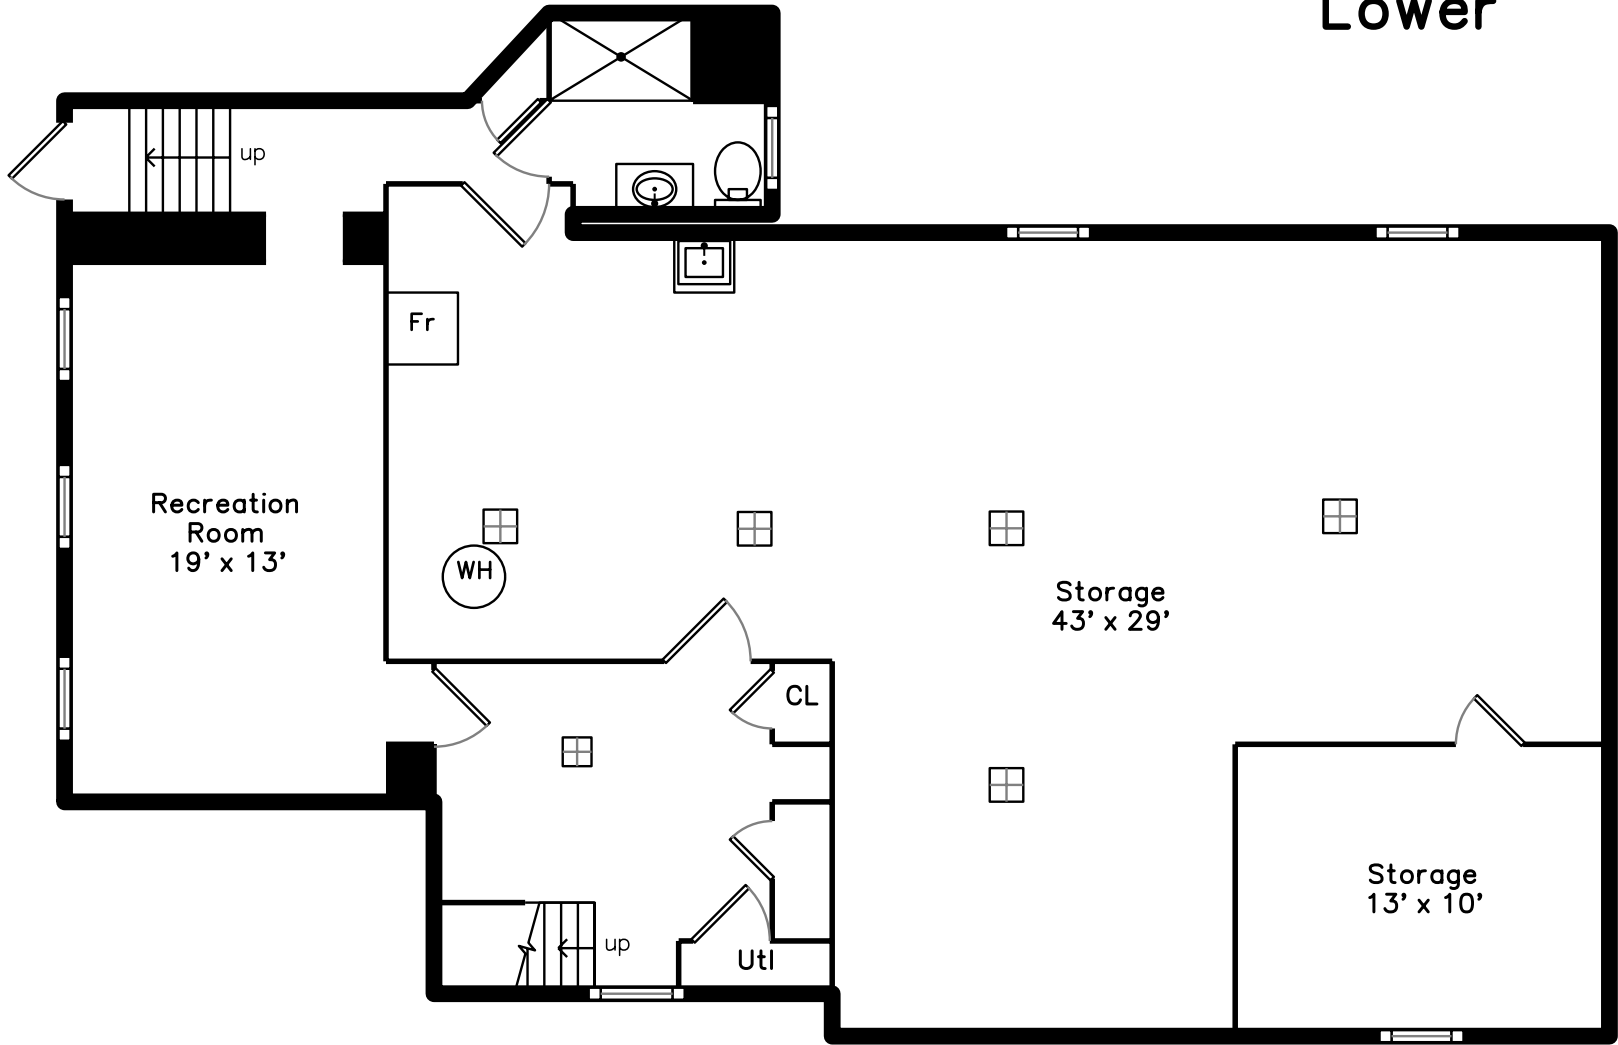

Upper

Lower

Main

**218 Beethoven Avenue
Waban, MA 02468**

PicturePlan by  vis-home

Measurements may not be 100% accurate.
Floor plans are provided for convenience only.
Room sizes are not used to calculate area.

Upper

Lower

3D View – TopDown

3D View – TopDown

3D View – TopDown