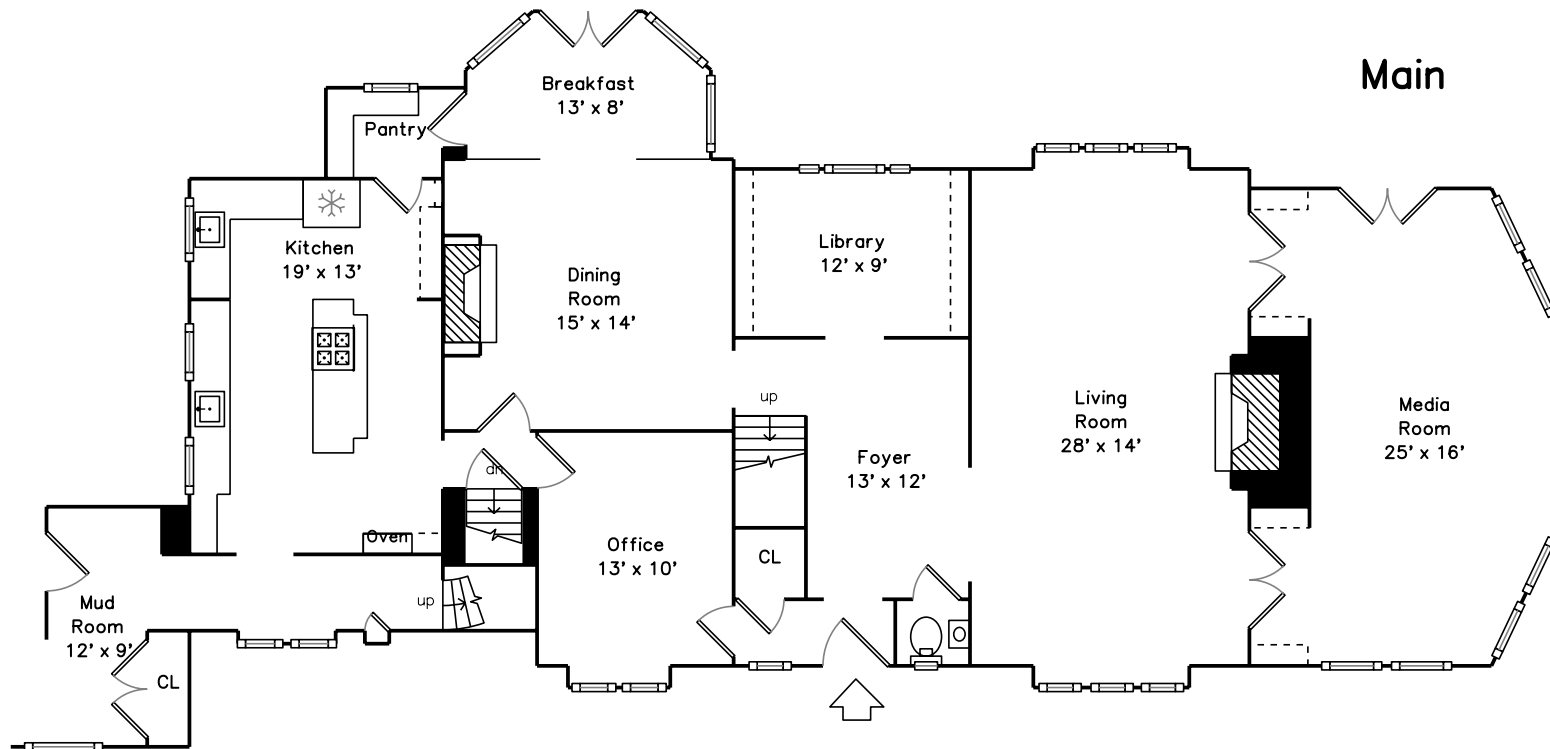

Upper

Lower

Main

**218 Beethoven Avenue
Waban, MA 02468**

PicturePlan by  vis-home

Measurements may not be 100% accurate.
Floor plans are provided for convenience only.
Room sizes are not used to calculate area.

Upper

Lower

3D View – TopDown

3D View – TopDown

3D View – TopDown