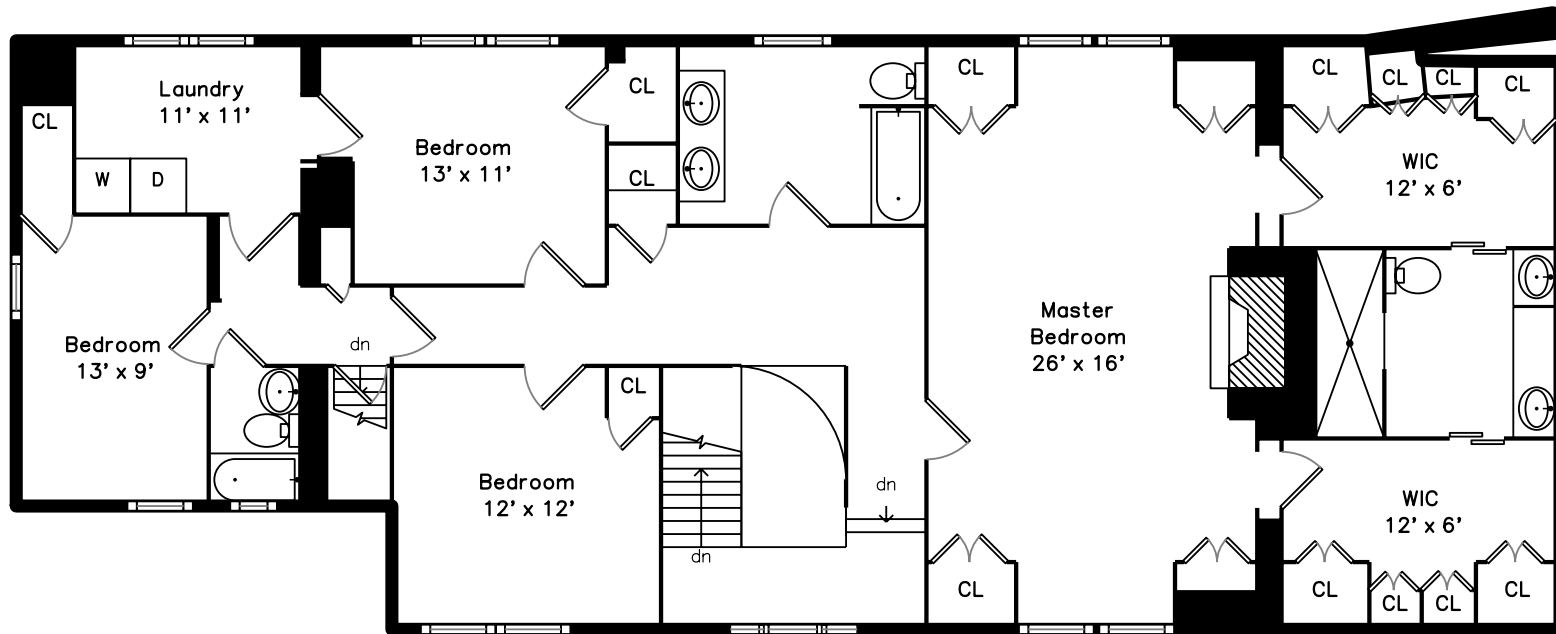

Upper

Lower

Main

**218 Beethoven Avenue
Waban, MA 02468**

PicturePlan by  vis-home

Measurements may not be 100% accurate.
Floor plans are provided for convenience only.
Room sizes are not used to calculate area.

Upper

Lower

3D View – TopDown

3D View – TopDown

3D View – TopDown