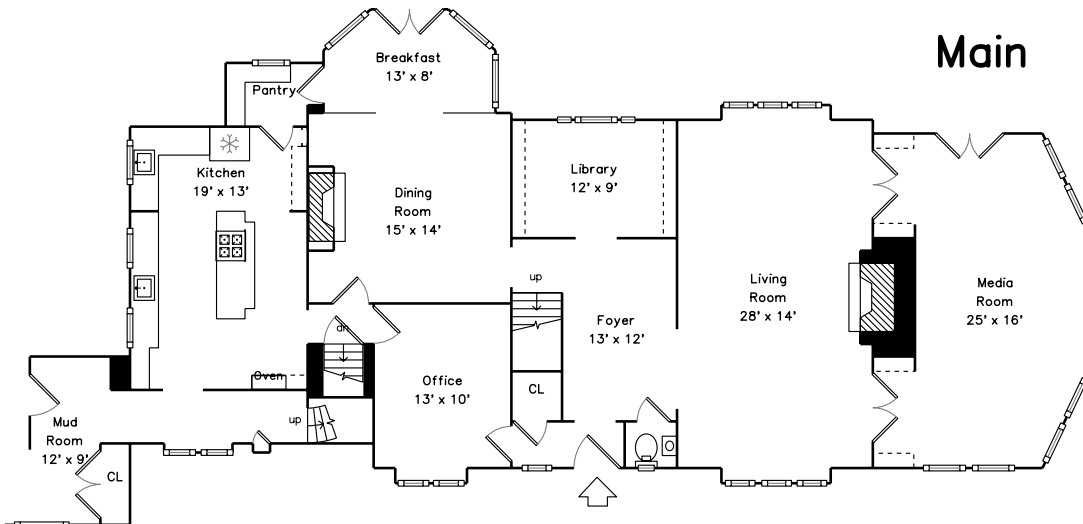

Upper

Lower

Main

**218 Beethoven Avenue
Waban, MA 02468**

PicturePlan by  vis-home

Measurements may not be 100% accurate.
Floor plans are provided for convenience only.
Room sizes are not used to calculate area.

Upper

Lower

3D View – TopDown

3D View – TopDown

3D View – TopDown