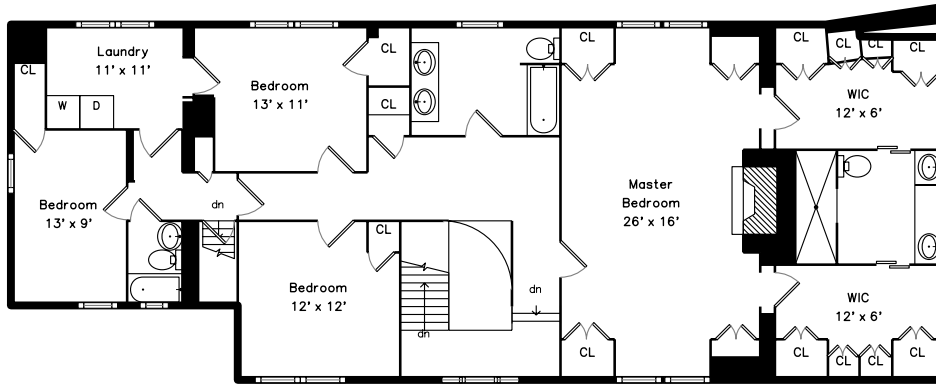

Upper

Lower

Main

**218 Beethoven Avenue
Waban, MA 02468**

PicturePlan by  vis-home

Measurements may not be 100% accurate.
Floor plans are provided for convenience only.
Room sizes are not used to calculate area.

Upper

Lower

3D View – TopDown

3D View – TopDown

3D View – TopDown