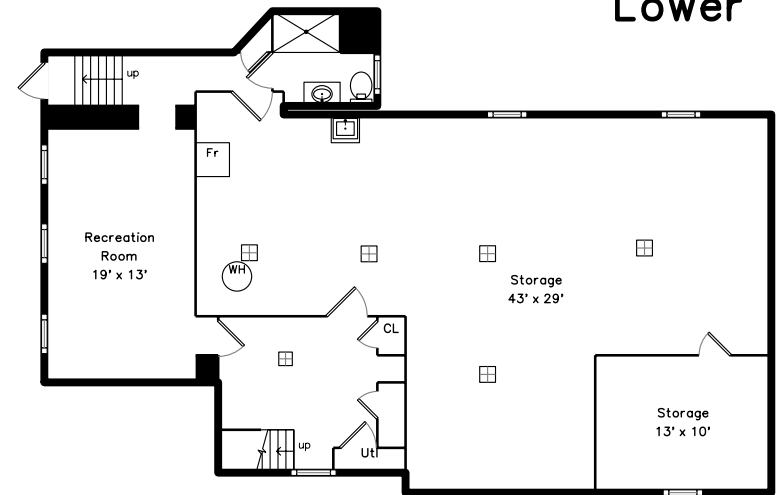

Upper

Lower

Main

**218 Beethoven Avenue
Waban, MA 02468**

PicturePlan by  vis-home

Measurements may not be 100% accurate.
Floor plans are provided for convenience only.
Room sizes are not used to calculate area.

Upper

Lower

3D View – TopDown

3D View – TopDown

3D View – TopDown