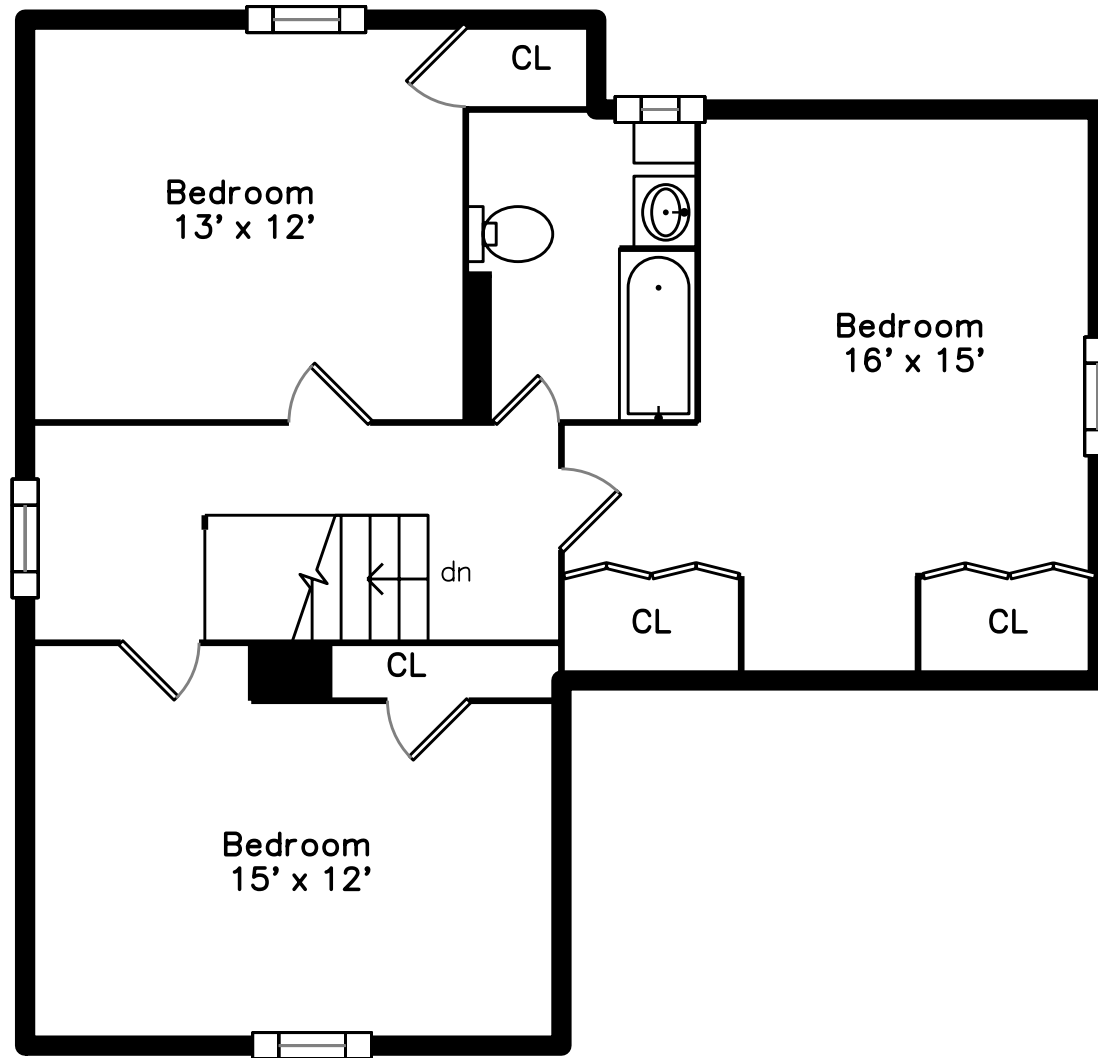

# Main

42 Winter Street  
Framingham, MA 01702

PicturePlan by  vis-home

Measurements may not be 100% accurate.  
Floor plans are provided for convenience only.  
Room sizes are not used to calculate area.

# Upper

Porch

Porch

Living Room

Living Room

Living Room

Dining Room

Dining Room

Kitchen

Kitchen

Kitchen

Laundry

Bathroom

Deck

Deck

Deck

Hall