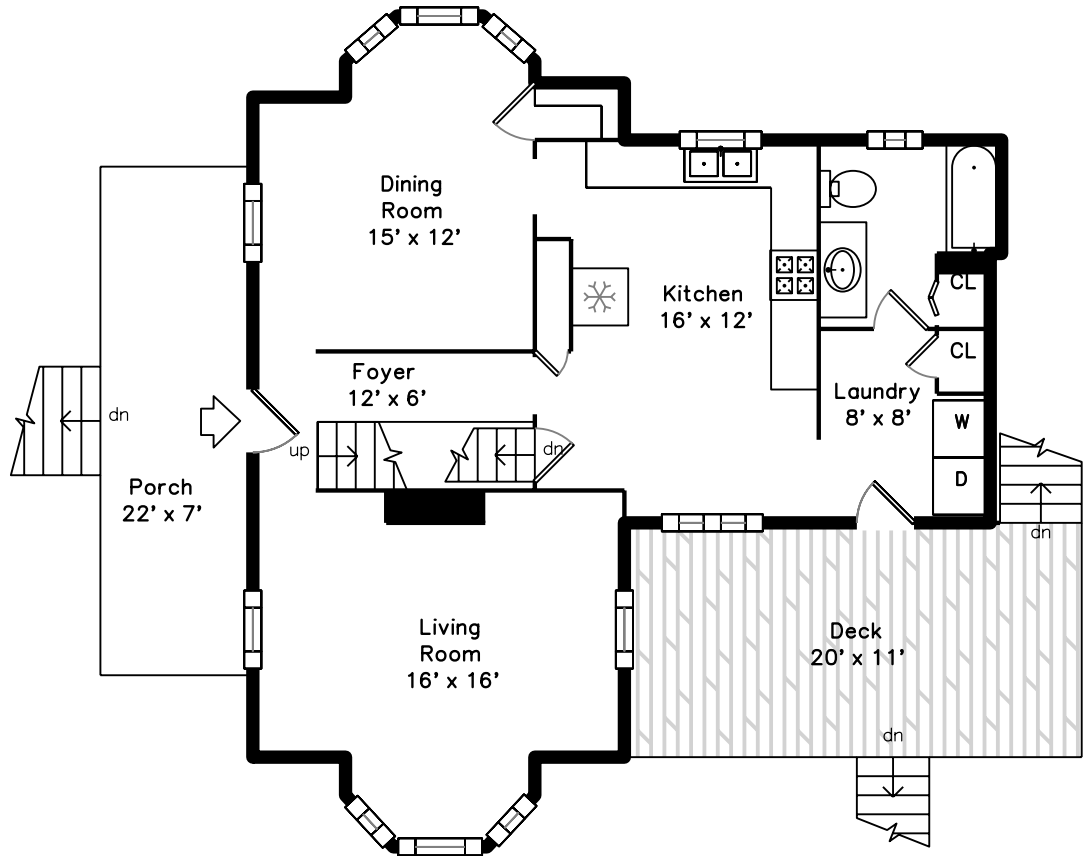

# Upper

# Main

42 Winter Street  
Framingham, MA 01702

PicturePlan by  vis-home

Measurements may not be 100% accurate.  
Floor plans are provided for convenience only.  
Room sizes are not used to calculate area.

Porch

Porch

Living Room

Living Room

Living Room

Dining Room

Dining Room

Kitchen

Kitchen

Kitchen

Laundry

Bathroom

Deck

Deck

Deck

Hall