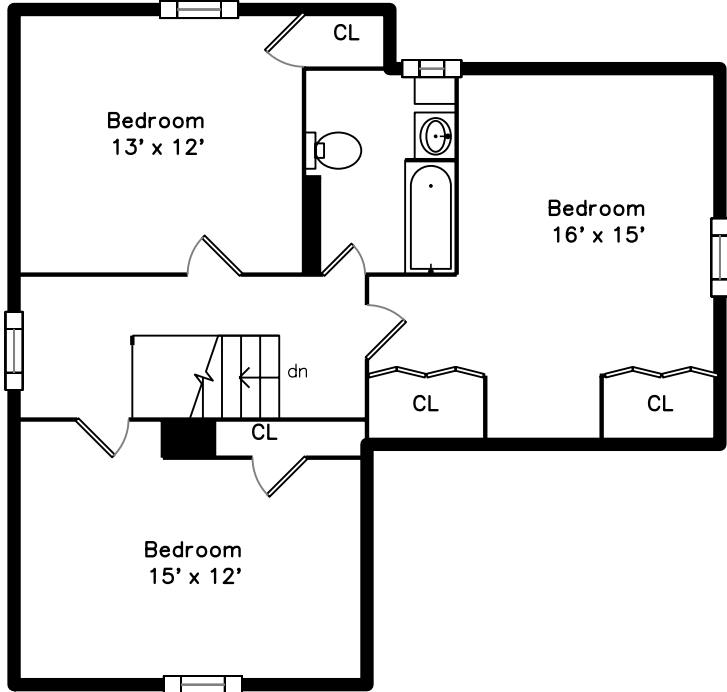

# Upper

# Main

42 Winter Street  
Framingham, MA 01702

PicturePlan by  vis-home

Measurements may not be 100% accurate.  
Floor plans are provided for convenience only.  
Room sizes are not used to calculate area.

Kitchen

Kitchen

Laundry

Bathroom

Deck

Deck

Deck

Hall