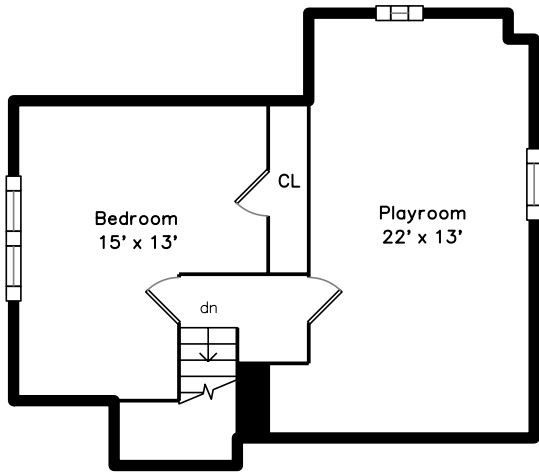

Top

Main

Upper

40 Fruit Street
Leominster, MA 01453

PicturePlan by  vis-home

Measurements may not be 100% accurate.
Floor plans are provided for convenience only.
Room sizes are not used to calculate area.

Top

Upper

Main

Outside

Outside

Outside

Outside

Outside

Living Room

Living Room

Dining Room

Dining Room

Kitchen

Kitchen

Kitchen

Mud Room

Hall

Bedroom

Bedroom

Bedroom

Bedroom

Bedroom

Bedroom

Bathroom