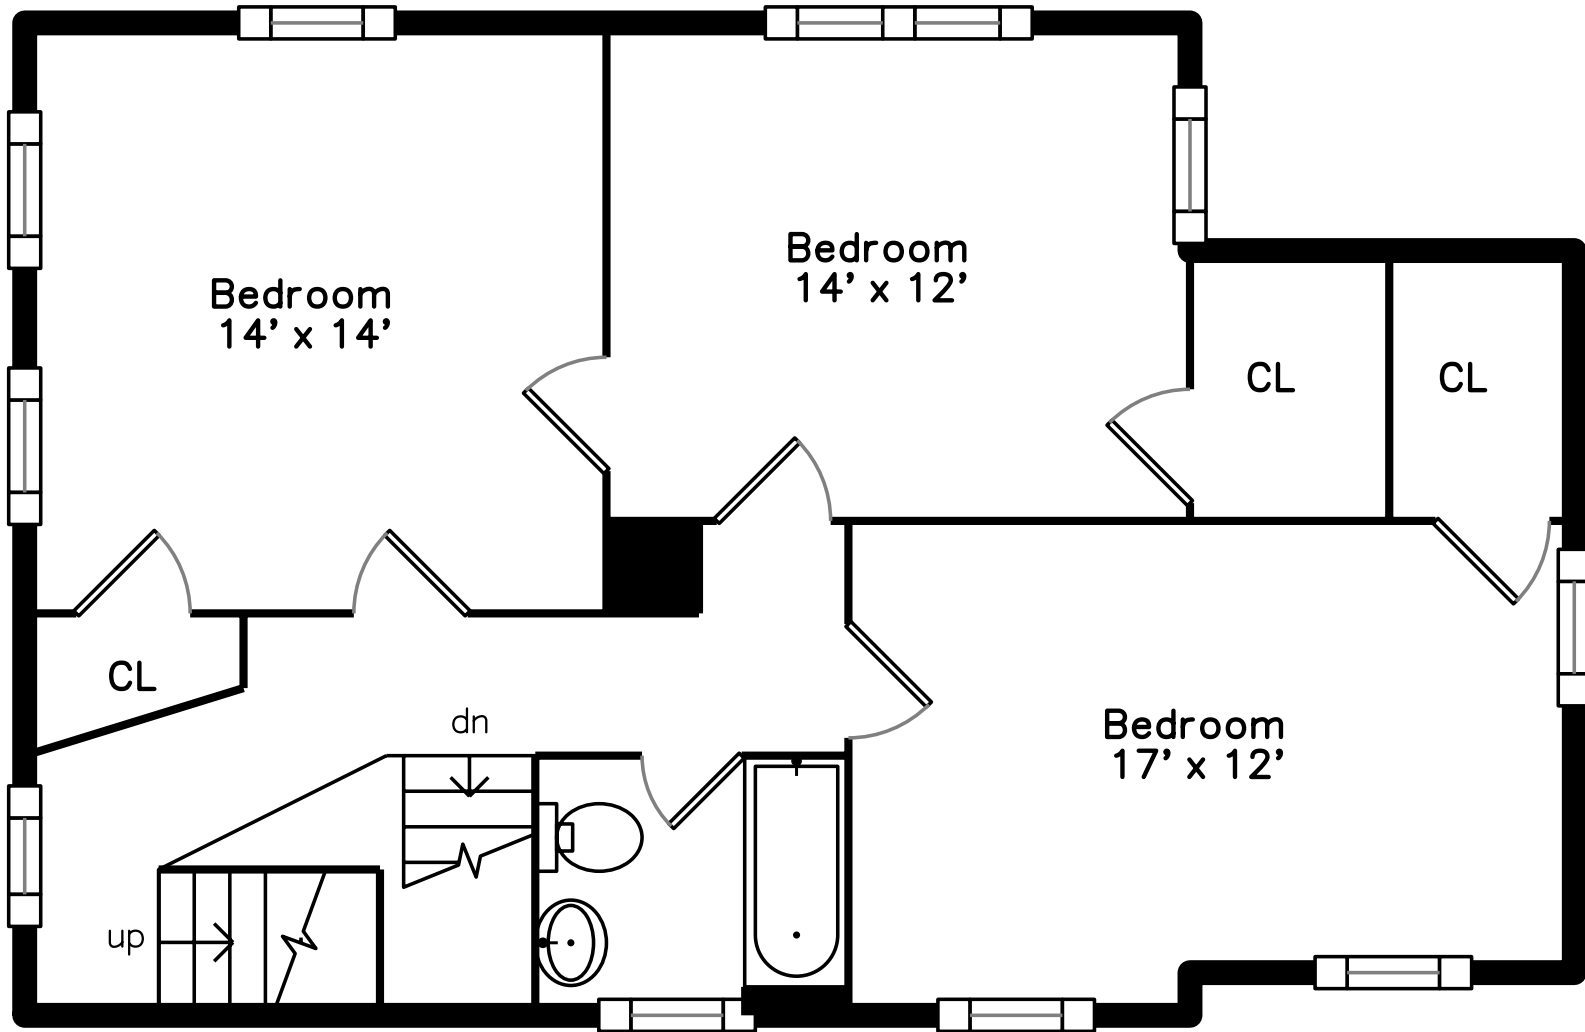

Top

Main

Upper

40 Fruit Street
Leominster, MA 01453

PicturePlan by  vis-home

Measurements may not be 100% accurate.
Floor plans are provided for convenience only.
Room sizes are not used to calculate area.

Top

Upper

Main

Outside

Outside

Outside

Outside

Outside

Living Room

Living Room

Dining Room

Dining Room

Kitchen

Kitchen

Kitchen

Mud Room

Hall

Bedroom

Bedroom

Bedroom

Bedroom

Bedroom

Bedroom

Bathroom