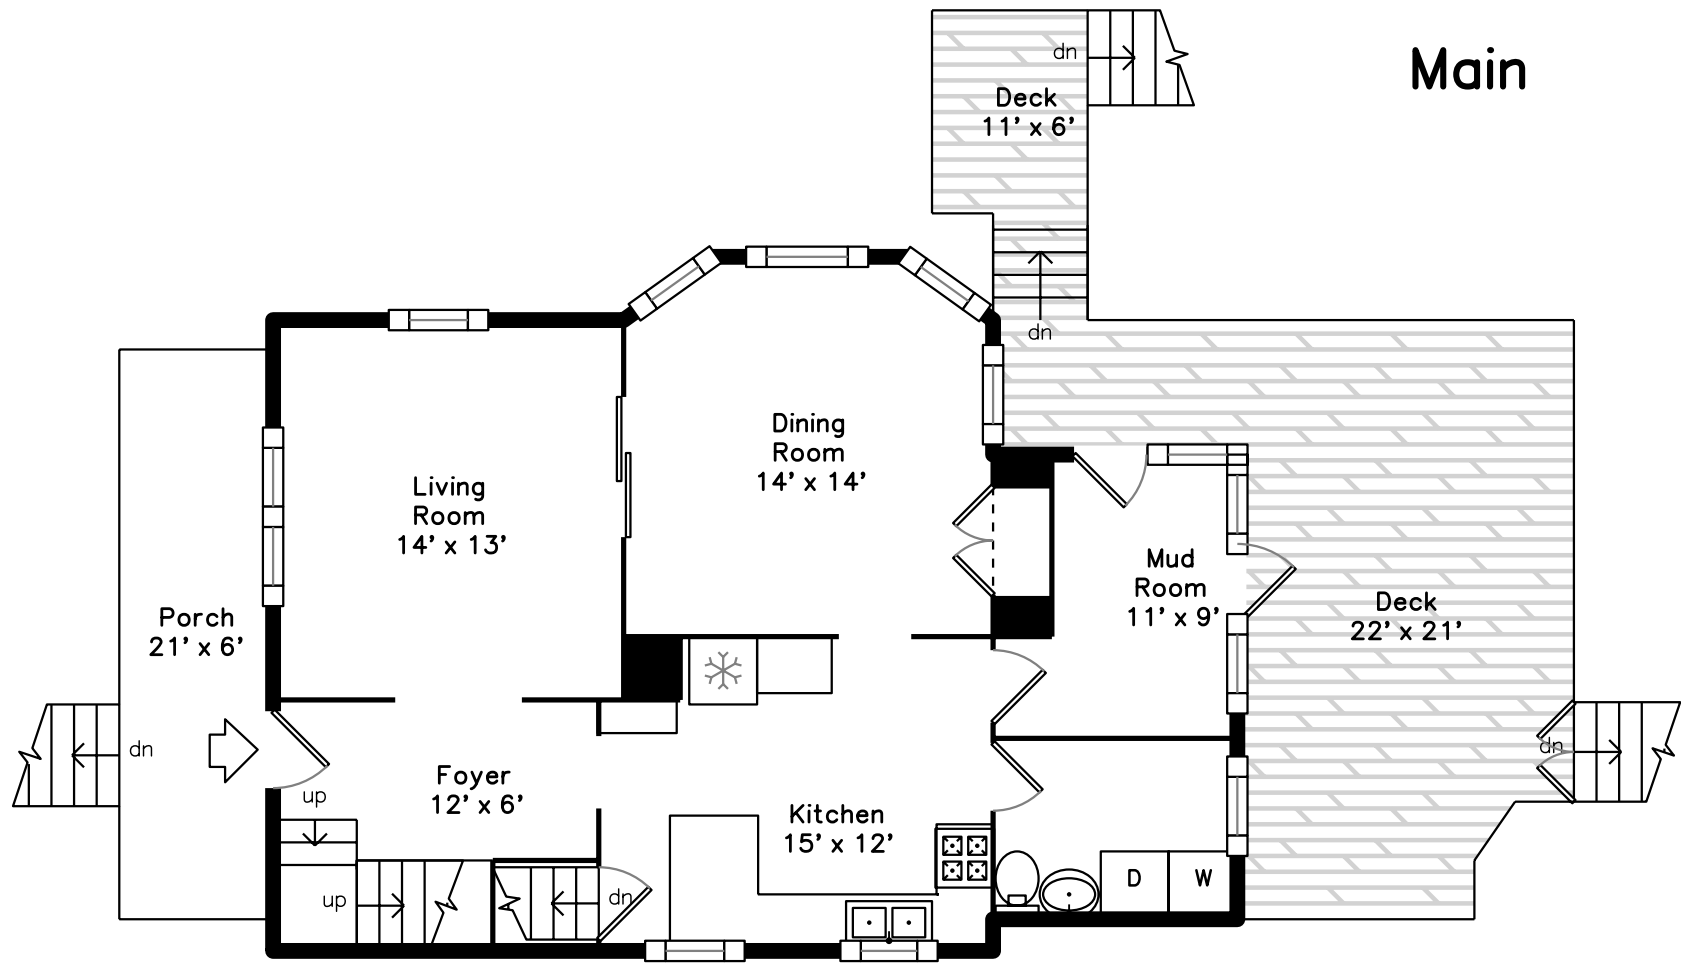

Top

Main

Upper

40 Fruit Street
Leominster, MA 01453

PicturePlan by  vis-home

Measurements may not be 100% accurate.
Floor plans are provided for convenience only.
Room sizes are not used to calculate area.

Top

Upper

Main

Outside

Outside

Outside

Outside

Outside

Living Room

Living Room

Dining Room

Dining Room

Kitchen

Kitchen

Kitchen

Mud Room