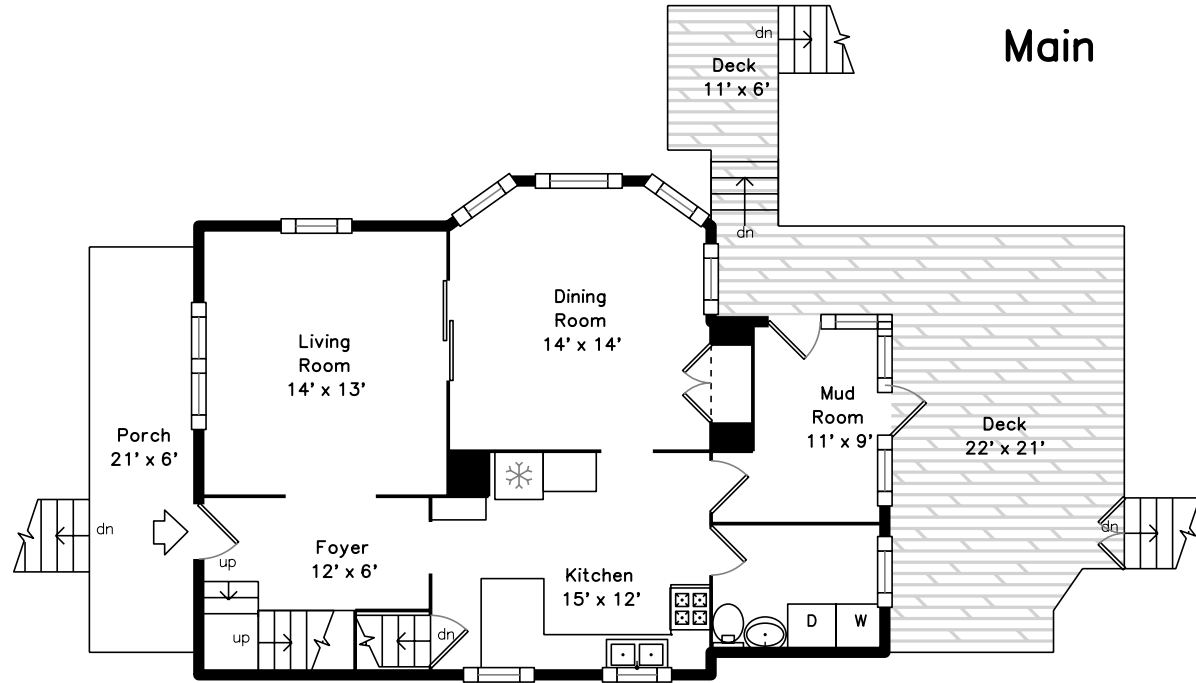

Top

Main

Upper

40 Fruit Street
Leominster, MA 01453

PicturePlan by  vis-home

Measurements may not be 100% accurate.
Floor plans are provided for convenience only.
Room sizes are not used to calculate area.

Top

Upper

Main

Outside

Outside

Outside

Outside

Outside

Living Room

Living Room

Dining Room

Dining Room

Kitchen

Kitchen

Kitchen

Mud Room