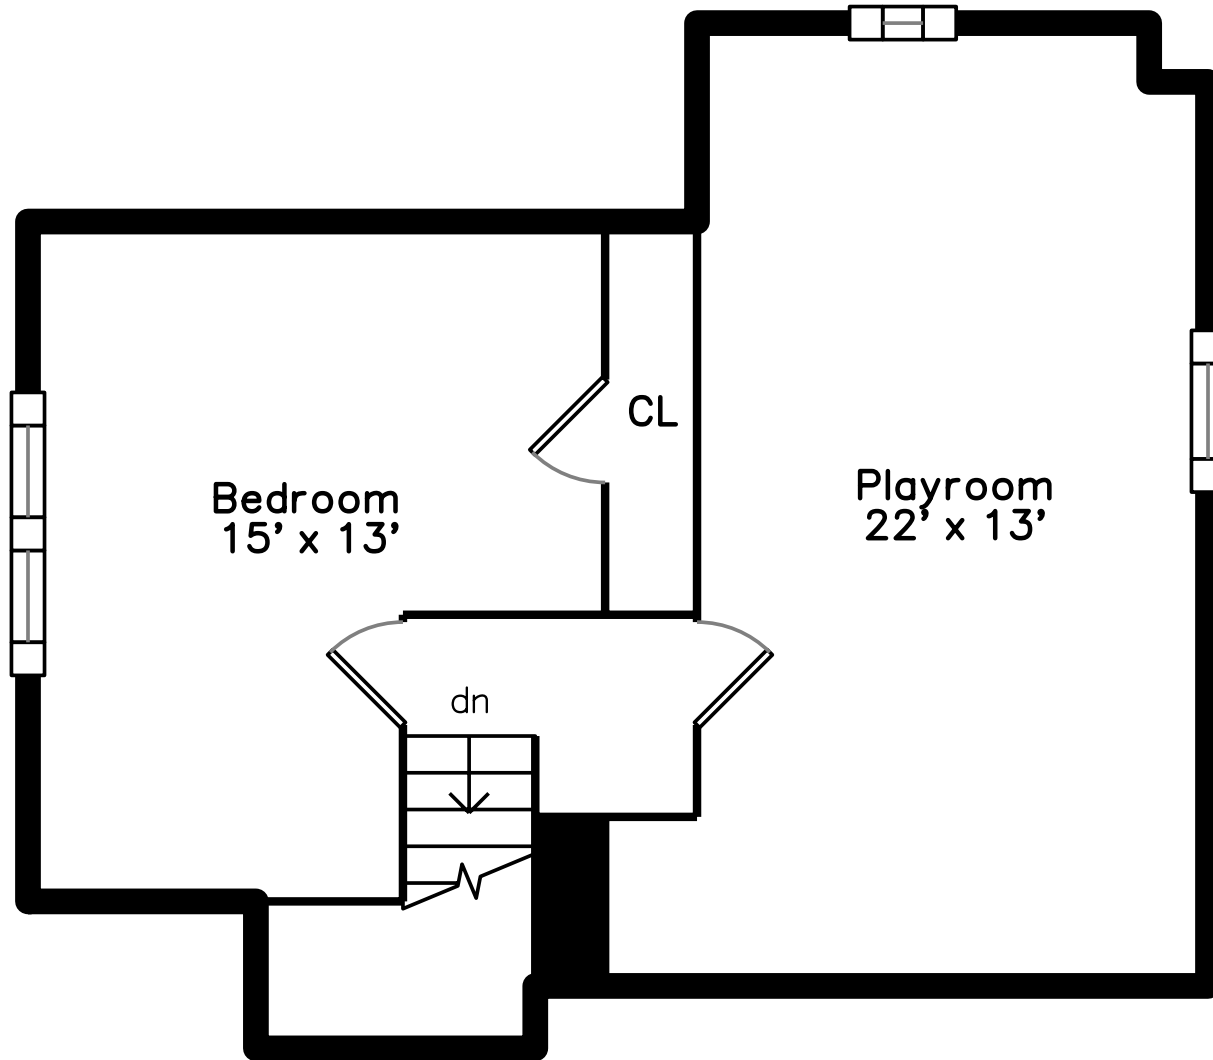

Top

Main

Upper

40 Fruit Street
Leominster, MA 01453

PicturePlan by  vis-home

Measurements may not be 100% accurate.
Floor plans are provided for convenience only.
Room sizes are not used to calculate area.

Top

Upper

Main

Outside

Outside

Outside

Outside

Outside

Living Room

Living Room

Dining Room

Dining Room

Kitchen

Kitchen

Kitchen

Mud Room

Hall

Bedroom

Bedroom

Bedroom

Bedroom

Bedroom

Bedroom

Bathroom