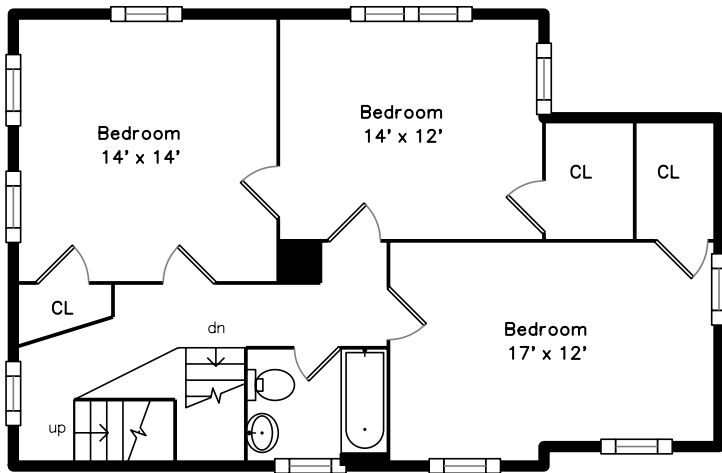

Top

Main

Upper

40 Fruit Street
Leominster, MA 01453

PicturePlan by  vis-home

Measurements may not be 100% accurate.
Floor plans are provided for convenience only.
Room sizes are not used to calculate area.

Top

Upper

Main

Outside

Outside

Outside

Outside

Outside

Living Room

Living Room

Dining Room

Dining Room

Kitchen

Kitchen

Kitchen

Mud Room

Hall

Bedroom

Bedroom

Bedroom

Bedroom

Bedroom

Bedroom

Bathroom