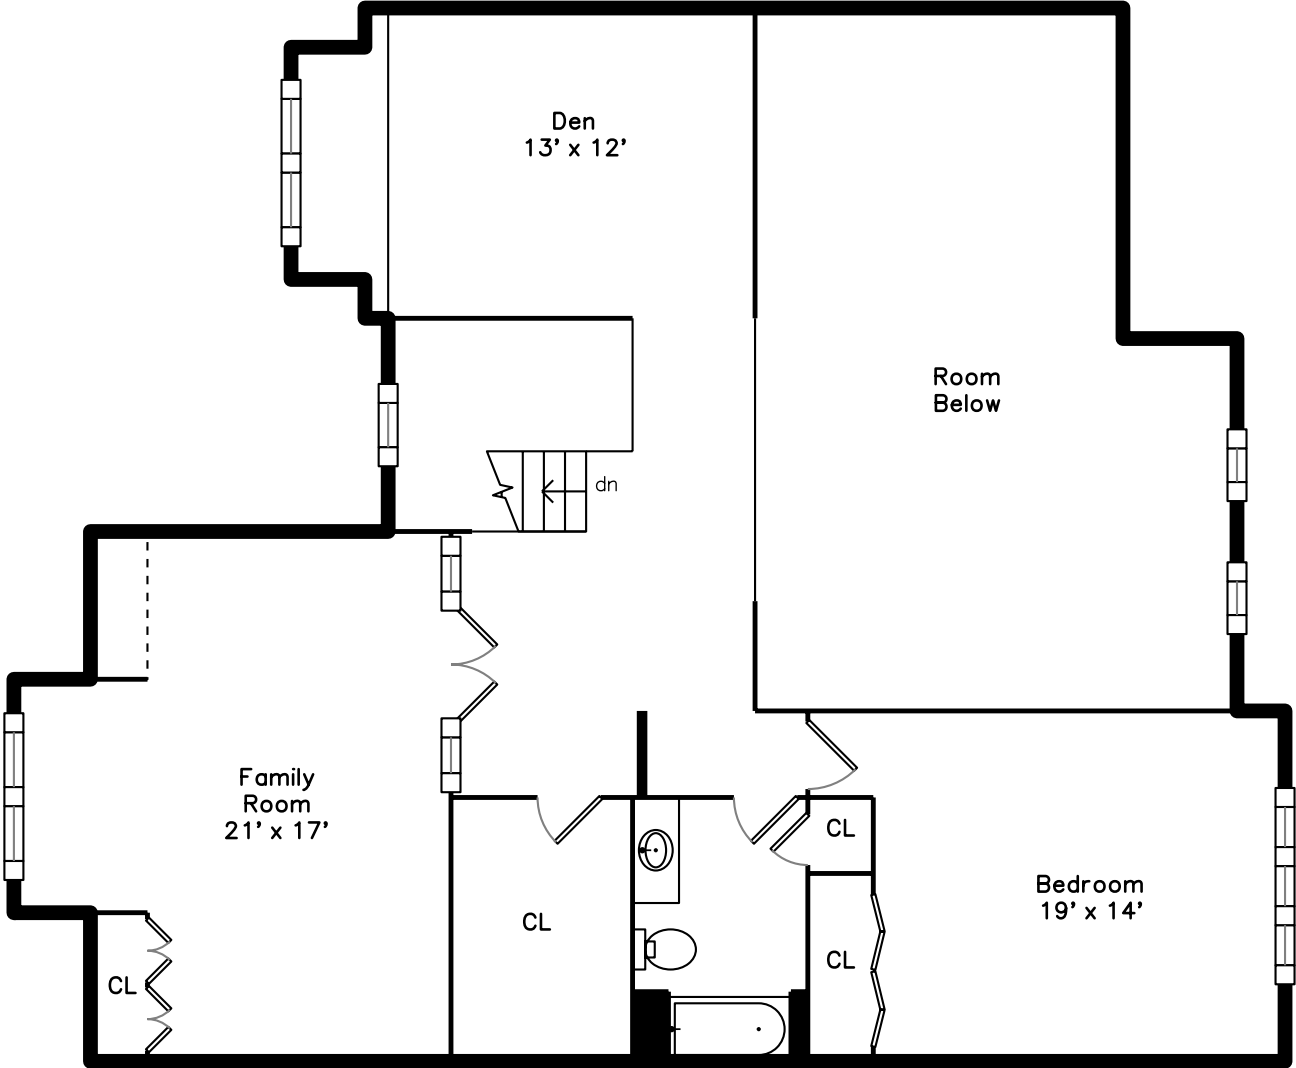

## Main

607 Wisteria Way  
Wayland, MA 01778

PicturePlan by  vis-home

Measurements may not be 100% accurate.  
Floor plans are provided for convenience only.  
Room sizes are not used to calculate area.

# Main

Outside

Outside

Outside

Foyer

Living Room

Living Room

Dining Room

Dining Room

Kitchen

Kitchen

Kitchen

Kitchen

Breakfast

Breakfast

Master Bedroom

Master Bedroom

Master Bathroom

Master Bathroom

Bathroom

Laundry

Deck

Deck

Landing