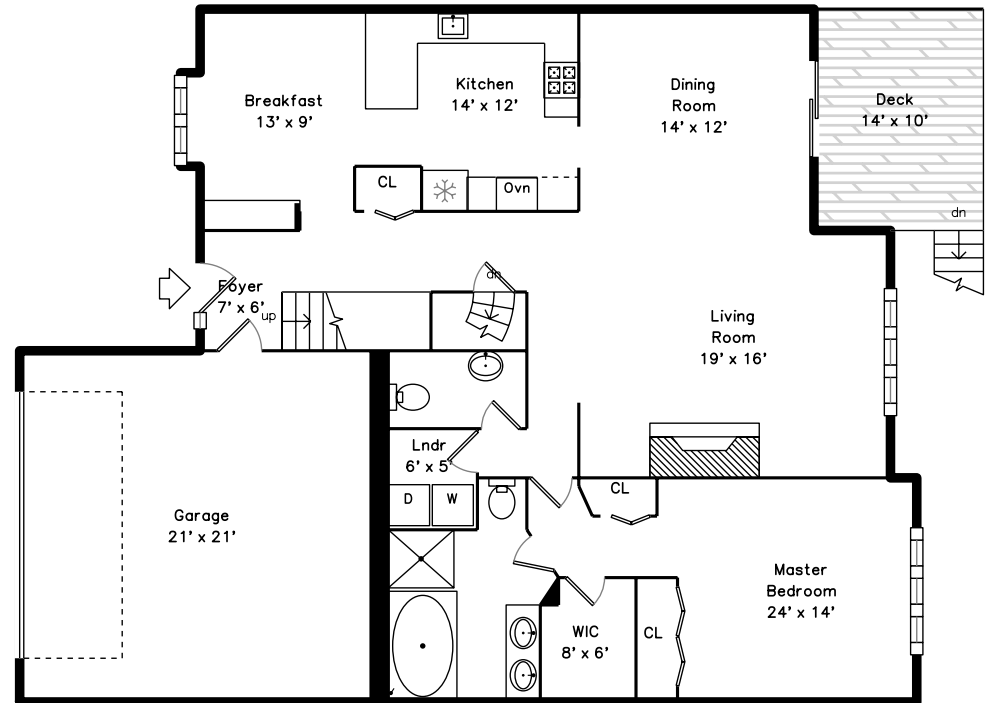

## Upper

## Main

607 Wisteria Way  
Wayland, MA 01778

PicturePlan by  vis-home

Measurements may not be 100% accurate.  
Floor plans are provided for convenience only.  
Room sizes are not used to calculate area.

Dining Room

Kitchen

Kitchen

Kitchen

Kitchen

Breakfast

Breakfast

Master Bedroom

Master Bedroom

Master Bathroom

Master Bathroom

Bathroom

Laundry

Deck

Deck

Landing