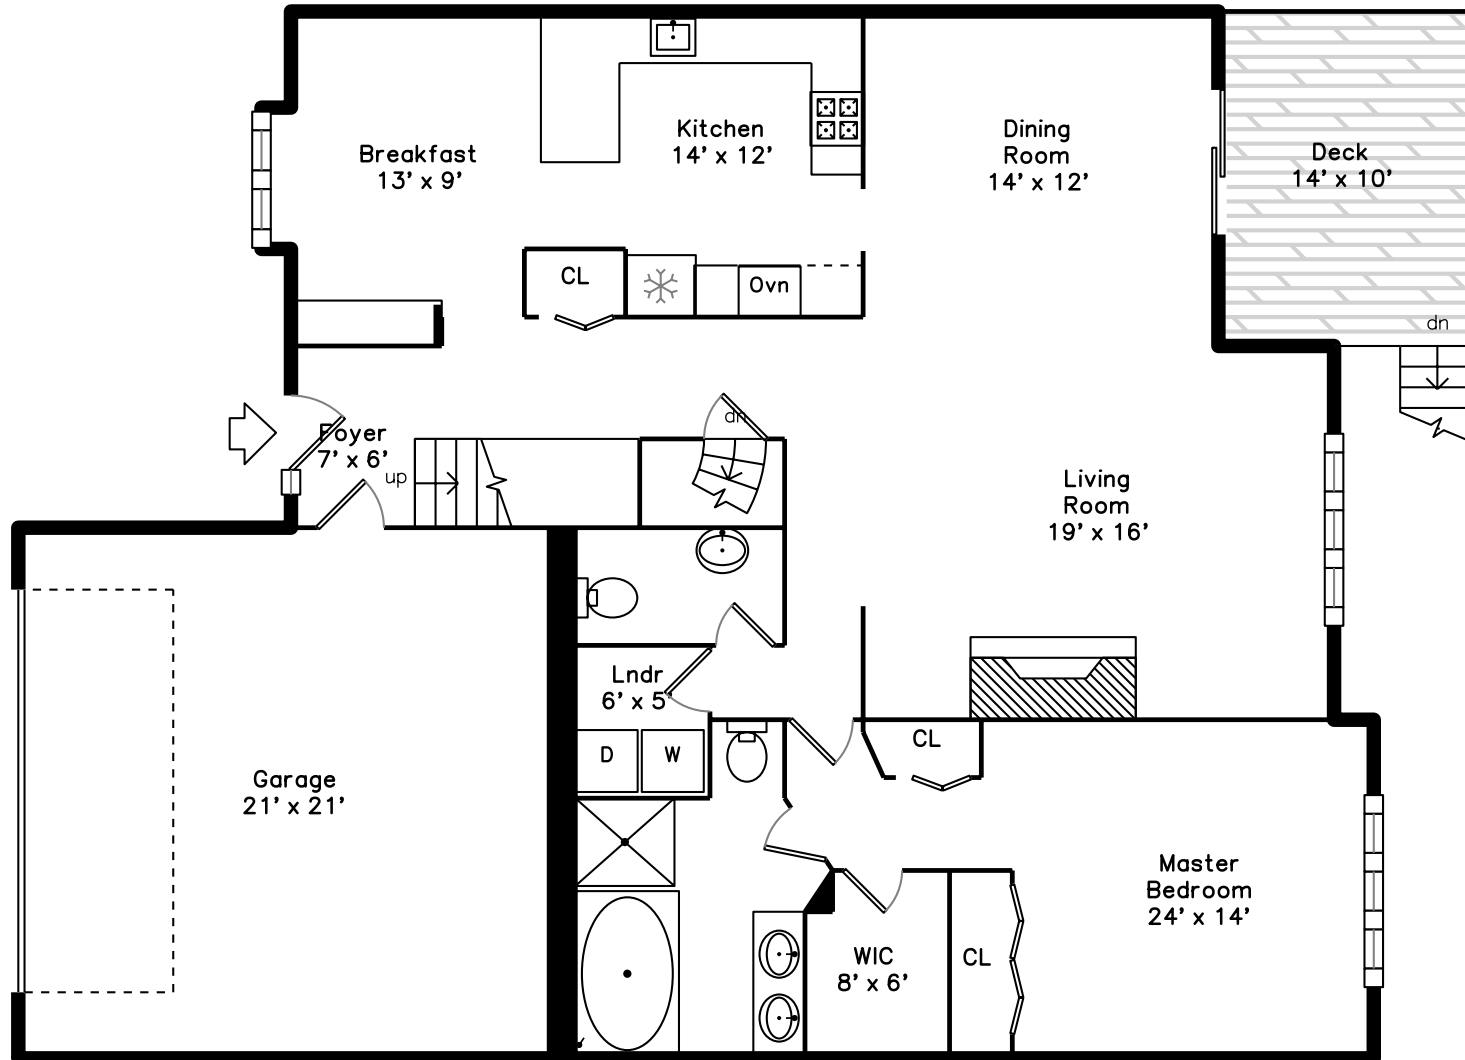

## Main

607 Wisteria Way  
Wayland, MA 01778

PicturePlan by  vis-home

Measurements may not be 100% accurate.  
Floor plans are provided for convenience only.  
Room sizes are not used to calculate area.

# Main

Outside

Outside

Outside

Foyer

Living Room

Living Room

Dining Room

Dining Room

Kitchen

Kitchen

Kitchen

Kitchen

Breakfast

Breakfast

Master Bedroom

Master Bedroom

Master Bathroom

Master Bathroom

Bathroom

Laundry

Deck

Deck

Landing