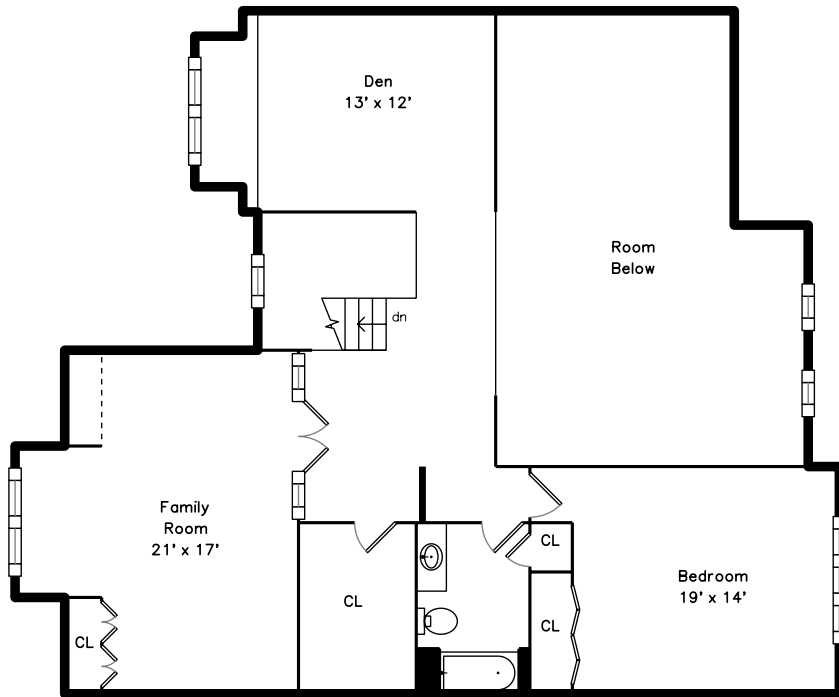

## Upper

## Main

607 Wisteria Way  
Wayland, MA 01778

PicturePlan by  vis-home

Measurements may not be 100% accurate.  
Floor plans are provided for convenience only.  
Room sizes are not used to calculate area.

Dining Room

Kitchen

Kitchen

Kitchen

Kitchen

Breakfast

Breakfast

Master Bedroom

Master Bedroom

Master Bathroom

Master Bathroom

Bathroom

Laundry

Deck

Deck

Landing