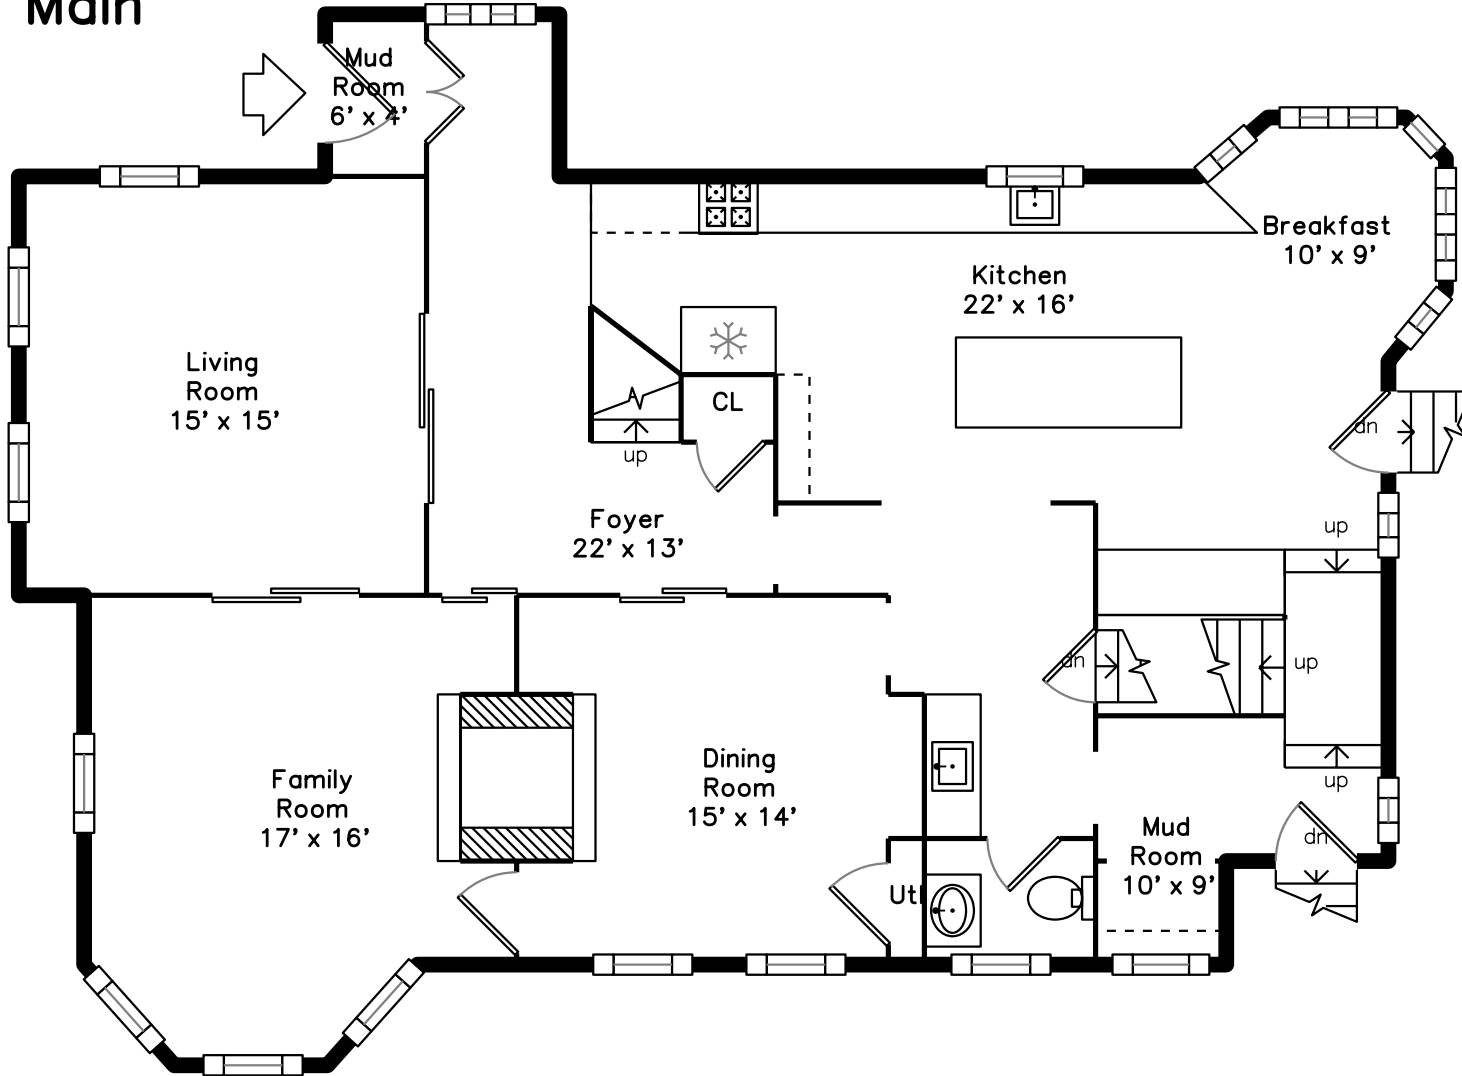

Top

Main

Upper

**128 Grasmere Street
Newton, MA 02458**

PicturePlan by  vis-home

Measurements may not be 100% accurate.
Floor plans are provided for convenience only.
Room sizes are not used to calculate area.

Top

Upper

Main

Outside

Outside

Outside

Outside

Outside

Outside

Outside

Foyer

Foyer

Hall

Family Room

Living Room

Living Room

Stair

Bathroom

Hall

Bedroom

Bedroom

WalkInCloset

Bathroom

Bathroom