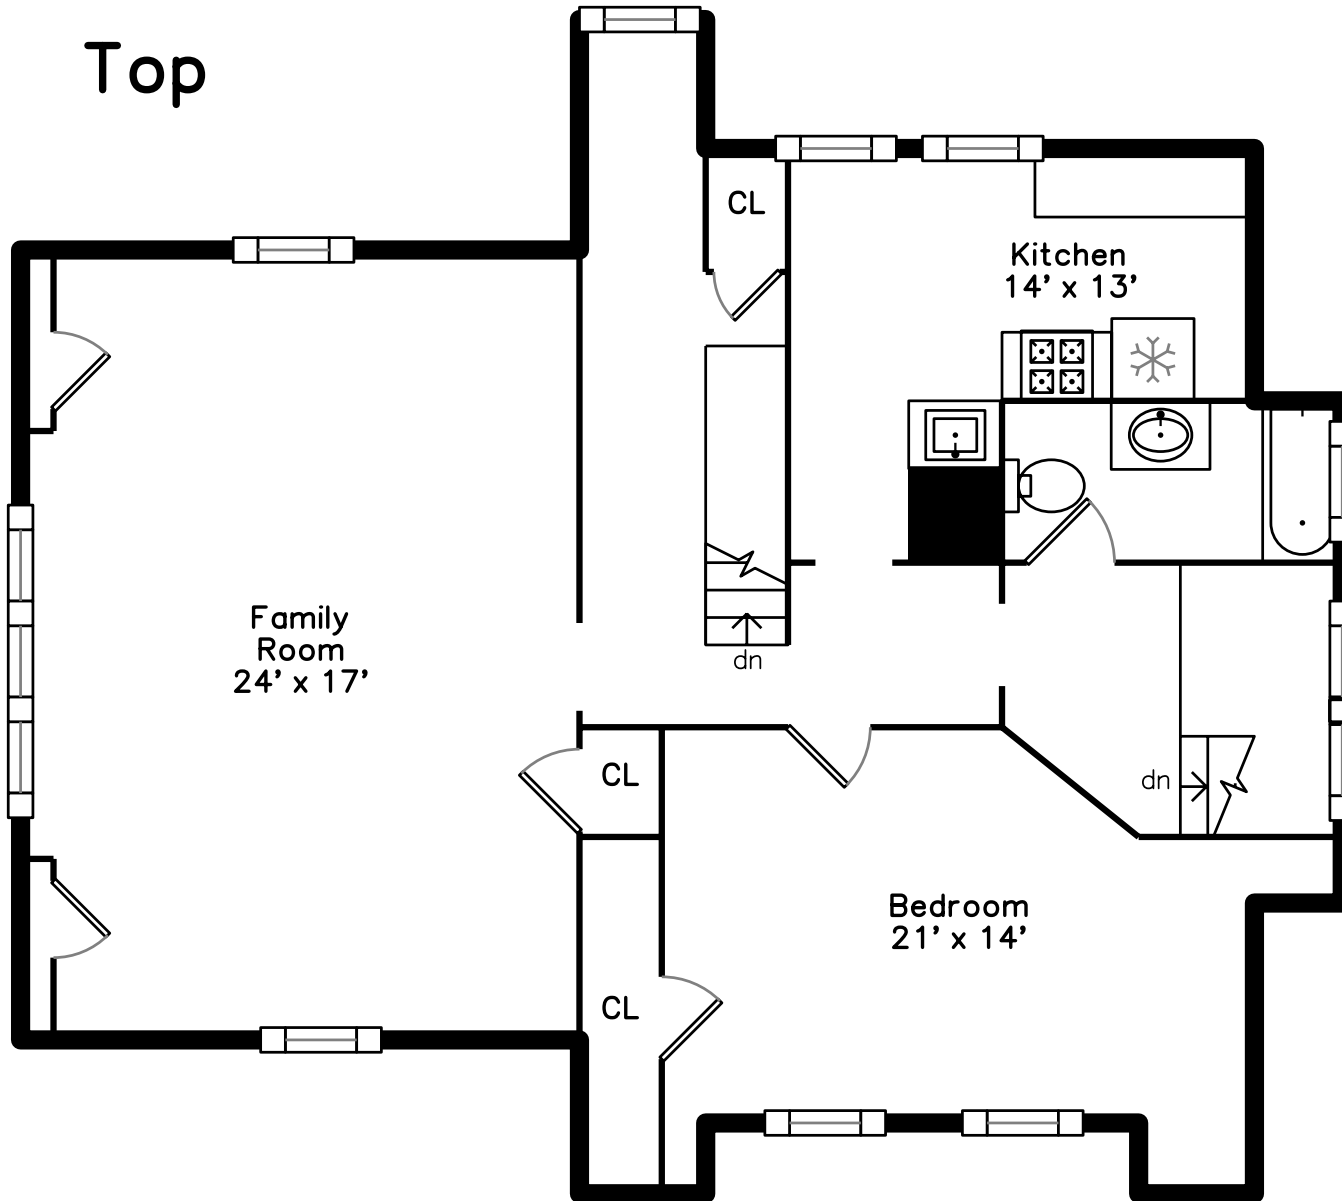

Top

Main

Upper

**128 Grasmere Street
Newton, MA 02458**

PicturePlan by  vis-home

Measurements may not be 100% accurate.
Floor plans are provided for convenience only.
Room sizes are not used to calculate area.

Top

Upper

Main

Outside

Outside

Outside

Outside

Outside

Outside

Outside

Foyer

Foyer

Hall

Family Room

Living Room

Living Room

Stair

Bathroom

Hall

Bedroom

Bedroom

WalkInCloset

Bathroom

Bathroom