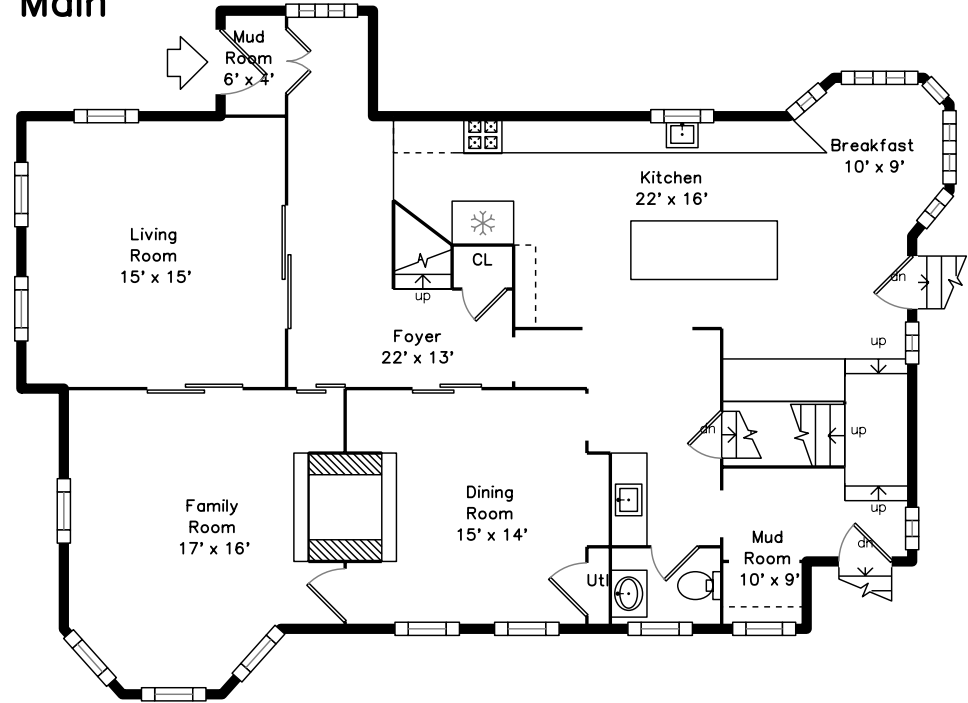

Top

Main

Upper

**128 Grasmere Street
Newton, MA 02458**

PicturePlan by  vis-home

Measurements may not be 100% accurate.
Floor plans are provided for convenience only.
Room sizes are not used to calculate area.

Top

Upper

Main

Outside

Outside

Outside

Outside

Outside

Outside

Outside

Foyer

Foyer

Hall

Family Room

Living Room

Living Room

Stair

Bathroom

Hall

Bedroom

Bedroom

WalkInCloset

Bathroom

Bathroom