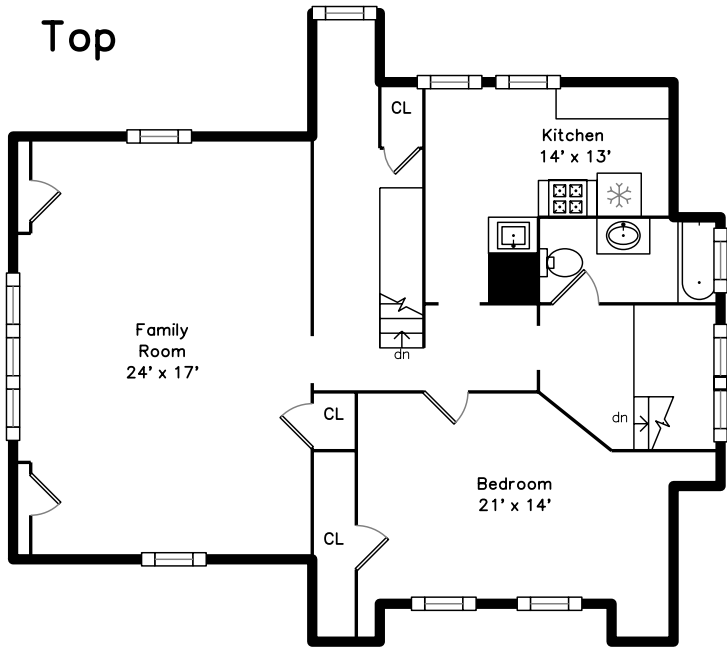

Top

Main

Upper

**128 Grasmere Street
Newton, MA 02458**

PicturePlan by  vis-home

Measurements may not be 100% accurate.
Floor plans are provided for convenience only.
Room sizes are not used to calculate area.

Top

Upper

Main

Outside

Outside

Outside

Outside

Outside

Outside

Outside

Foyer

Foyer

Hall

Family Room

Living Room

Living Room

Stair

Bathroom

Hall

Bedroom

Bedroom

WalkInCloset

Bathroom

Bathroom