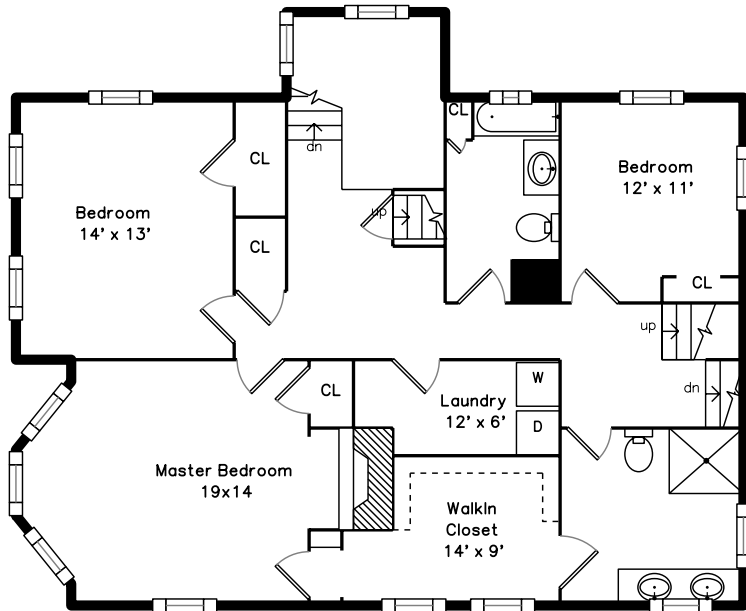

Top

Main

Upper

**128 Grasmere Street
Newton, MA 02458**

PicturePlan by  vis-home

Measurements may not be 100% accurate.
Floor plans are provided for convenience only.
Room sizes are not used to calculate area.

Top

Upper

Main

Outside

Outside

Outside

Outside

Outside

Outside

Outside

Foyer

Foyer

Hall

Family Room

Living Room

Living Room

Stair

Bathroom

Hall

Bedroom

Bedroom

WalkInCloset

Bathroom

Bathroom