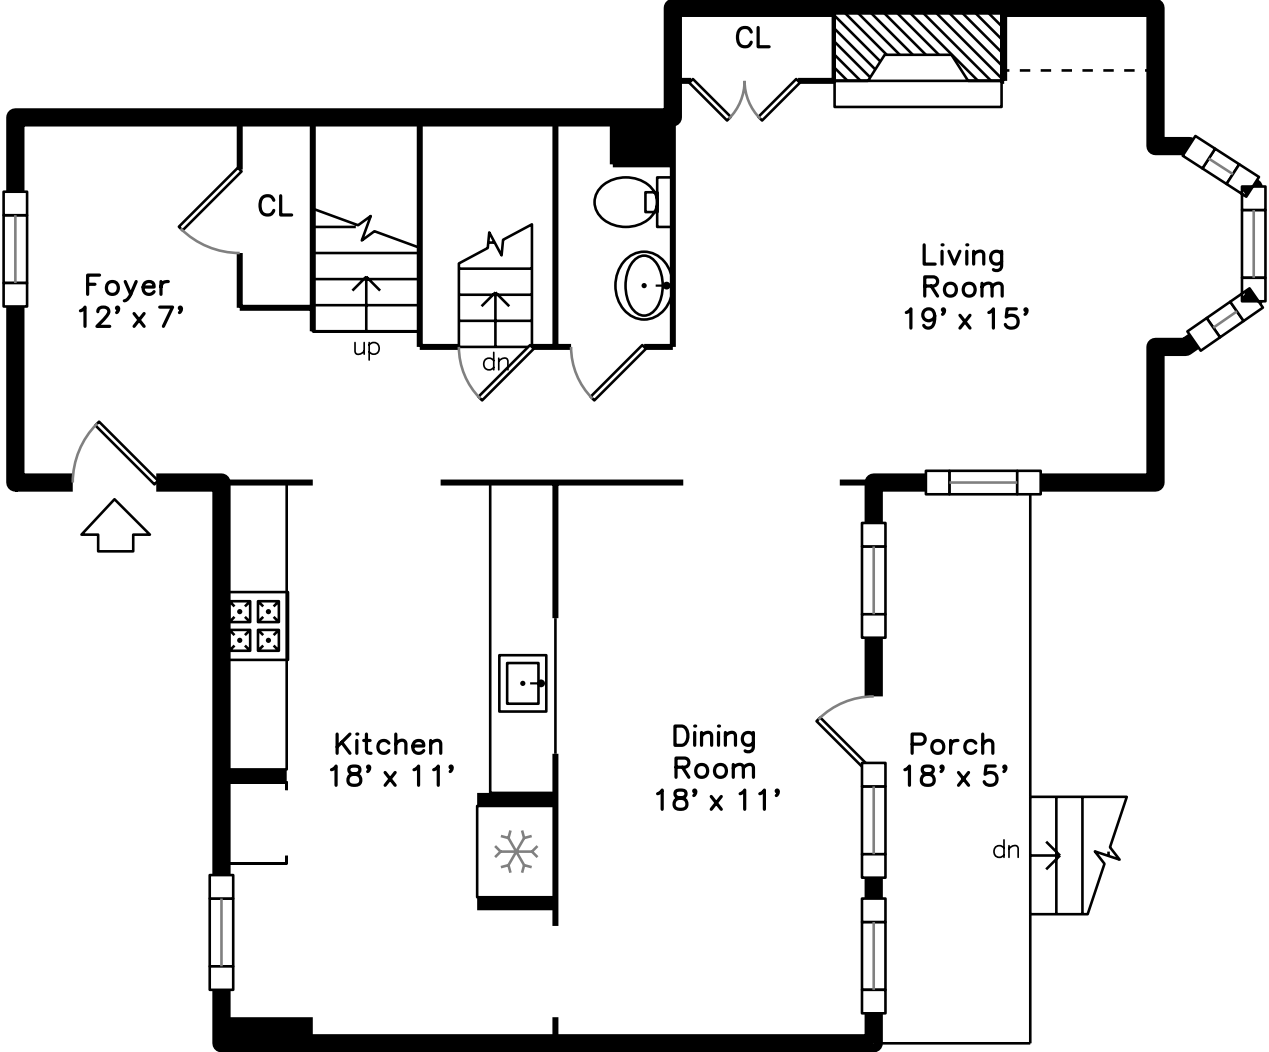

Top

Upper

Main

1175 Chestnut Street #2
Newton, MA 02464

PicturePlan by  vis-home

Measurements may not be 100% accurate.
Floor plans are provided for convenience only.
Room sizes are not used to calculate area.

Top

Upper

Main

Building

Building

Building

Building

Porch

Porch

Foyer

Foyer

Living Room

Living Room

Dining Room

Dining Room

Kitchen

Master Bedroom

Master Bedroom

Bathroom

Master Bathroom

Master Bathroom

Bedroom

Bedroom

Bedroom