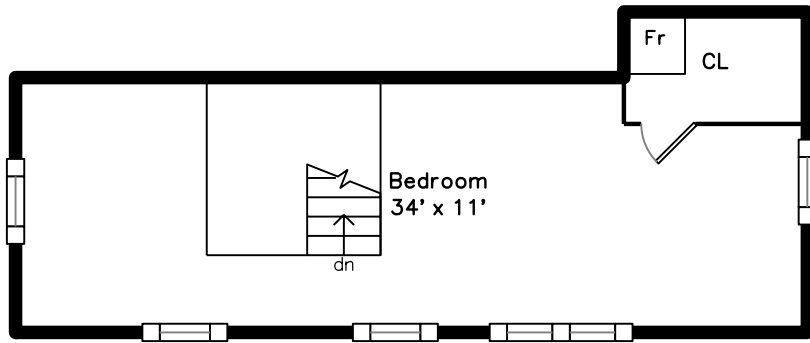

Top

Upper

Main

1175 Chestnut Street #2
Newton, MA 02464

PicturePlan by  vis-home

Measurements may not be 100% accurate.
Floor plans are provided for convenience only.
Room sizes are not used to calculate area.

Top

Upper

Main

Building

Building

Building

Building

Porch

Porch

Foyer

Foyer

Living Room

Living Room

Dining Room

Dining Room

Kitchen