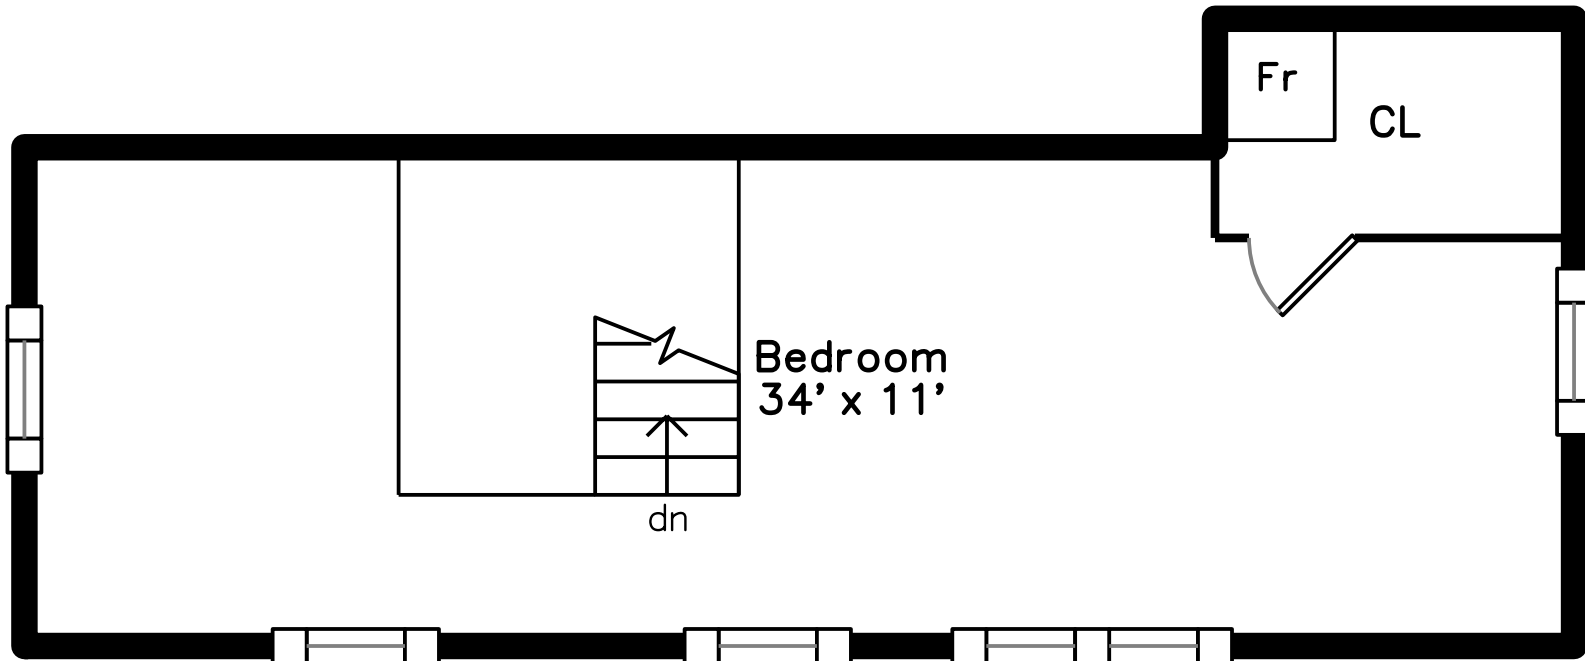

Top

Upper

Main

1175 Chestnut Street #2
Newton, MA 02464

PicturePlan by  vis-home

Measurements may not be 100% accurate.
Floor plans are provided for convenience only.
Room sizes are not used to calculate area.

Top

Upper

Main

Building

Building

Building

Building

Porch

Porch

Foyer

Foyer

Living Room

Living Room

Dining Room

Dining Room

Kitchen