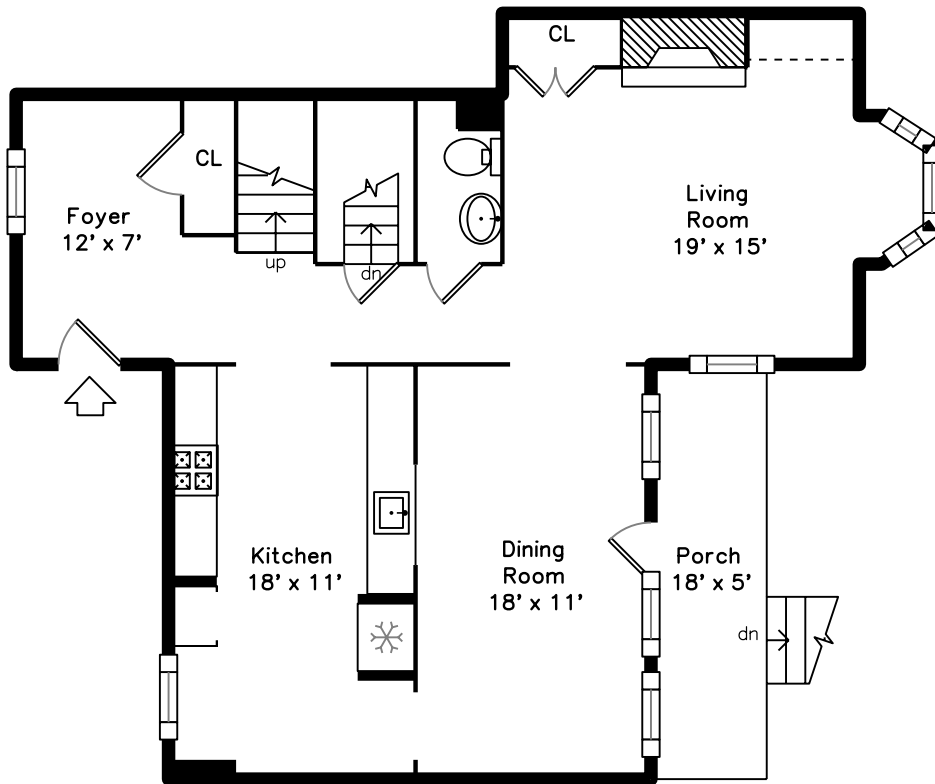

Top

Upper

Main

1175 Chestnut Street #2
Newton, MA 02464

PicturePlan by  vis-home

Measurements may not be 100% accurate.
Floor plans are provided for convenience only.
Room sizes are not used to calculate area.

Top

Upper

Main

Building

Building

Building

Building

Porch

Porch

Foyer

Foyer

Living Room

Living Room

Dining Room

Dining Room

Kitchen

Master Bedroom

Master Bedroom

Bathroom

Master Bathroom

Master Bathroom

Bedroom

Bedroom

Bedroom