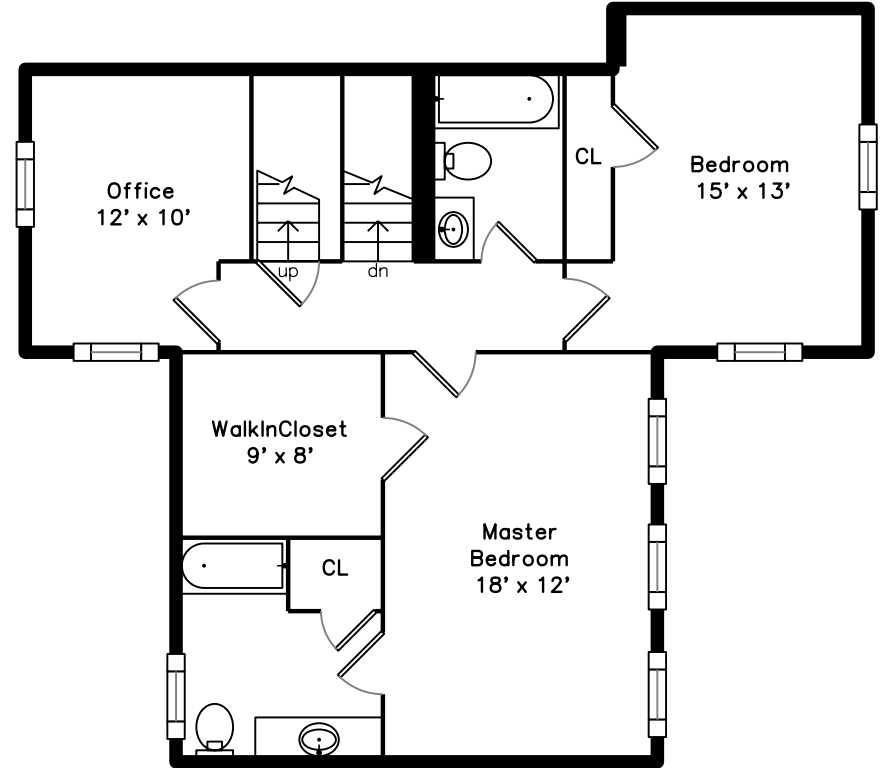

Top

Upper

Main

1175 Chestnut Street #2
Newton, MA 02464

PicturePlan by  vis-home

Measurements may not be 100% accurate.
Floor plans are provided for convenience only.
Room sizes are not used to calculate area.

Top

Upper

Main

Building

Building

Building

Building

Porch

Porch

Foyer

Foyer

Living Room

Living Room

Dining Room

Dining Room

Kitchen

Master Bedroom

Master Bedroom

Bathroom

Master Bathroom

Master Bathroom

Bedroom

Bedroom

Bedroom