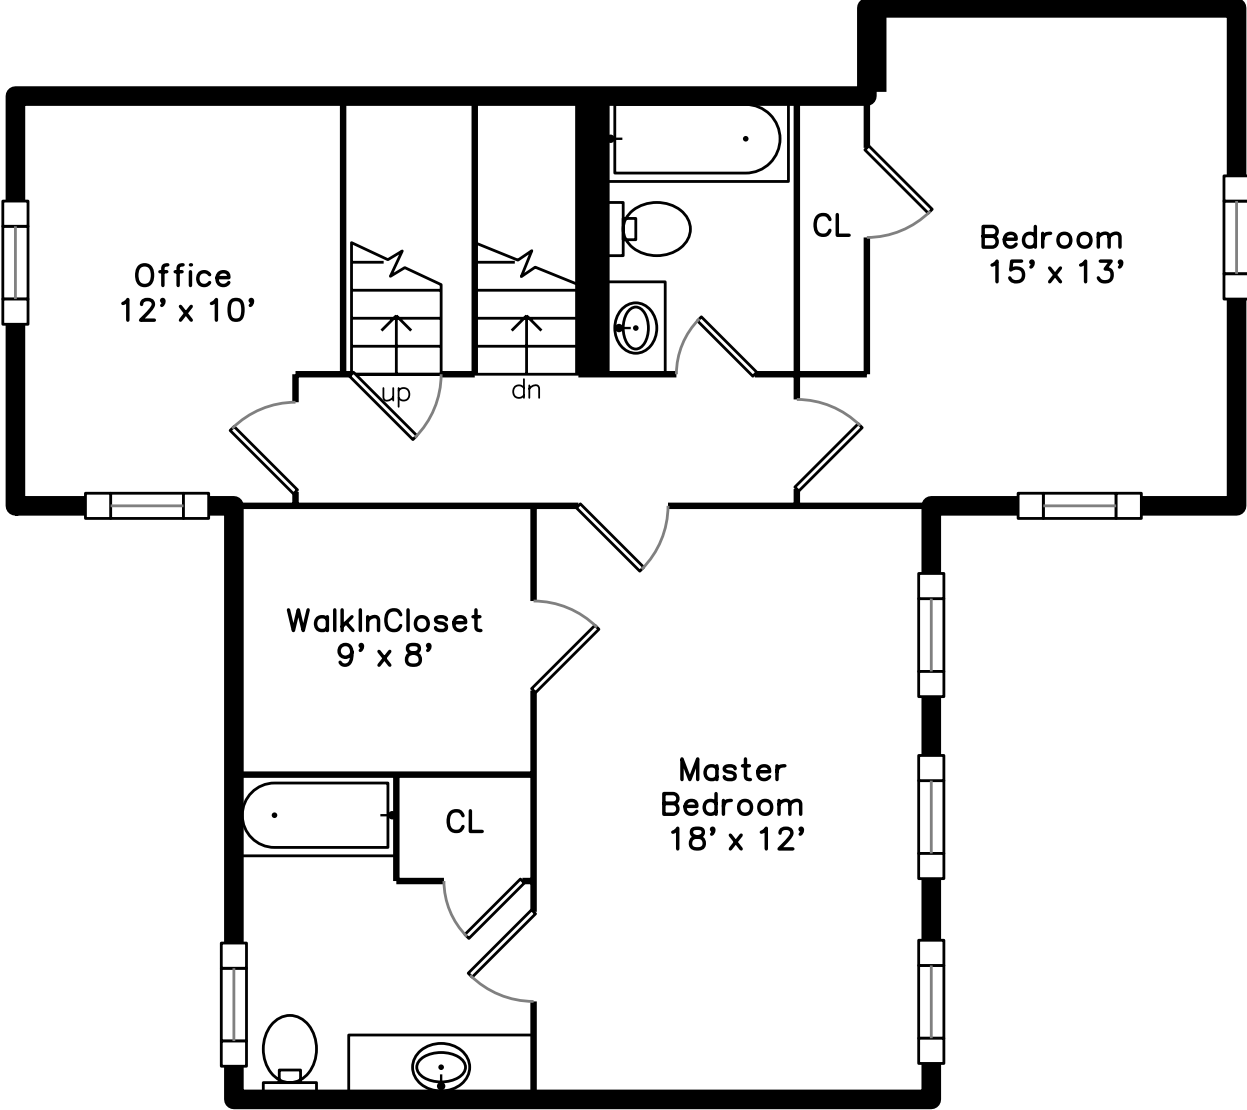

Top

Upper

Main

1175 Chestnut Street #2
Newton, MA 02464

PicturePlan by  vis-home

Measurements may not be 100% accurate.
Floor plans are provided for convenience only.
Room sizes are not used to calculate area.

Top

Upper

Main

Building

Building

Building

Building

Porch

Porch

Foyer

Foyer

Living Room

Living Room

Dining Room

Dining Room

Kitchen

Master Bedroom

Master Bedroom

Bathroom

Master Bathroom

Master Bathroom

Bedroom

Bedroom

Bedroom