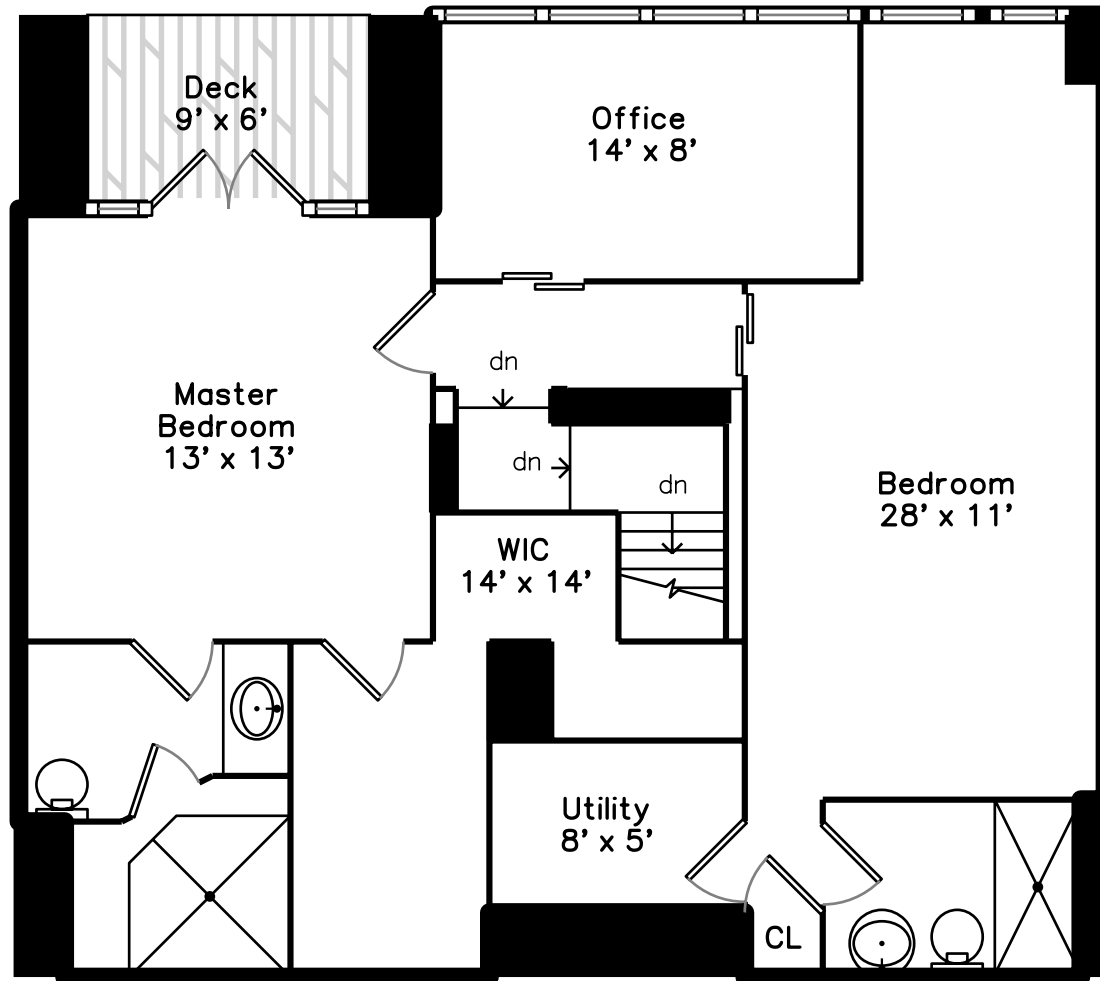

Upper

Main

20 Rowes Wharf Street
Boston, MA 02110

PicturePlan by  vis-home

Measurements may not be 100% accurate.
Floor plans are provided for convenience only.
Room sizes are not used to calculate area.

Upper

Main

Outside

Foyer

Hall

Living Room

Dining Room

Dining Room

Kitchen

Kitchen

Kitchen

05Bath

Main Bedroom

Main Bathroom

Main Bathroom

Deck

Bedroom

Office

Bathroom

Deck

Deck View

Deck View