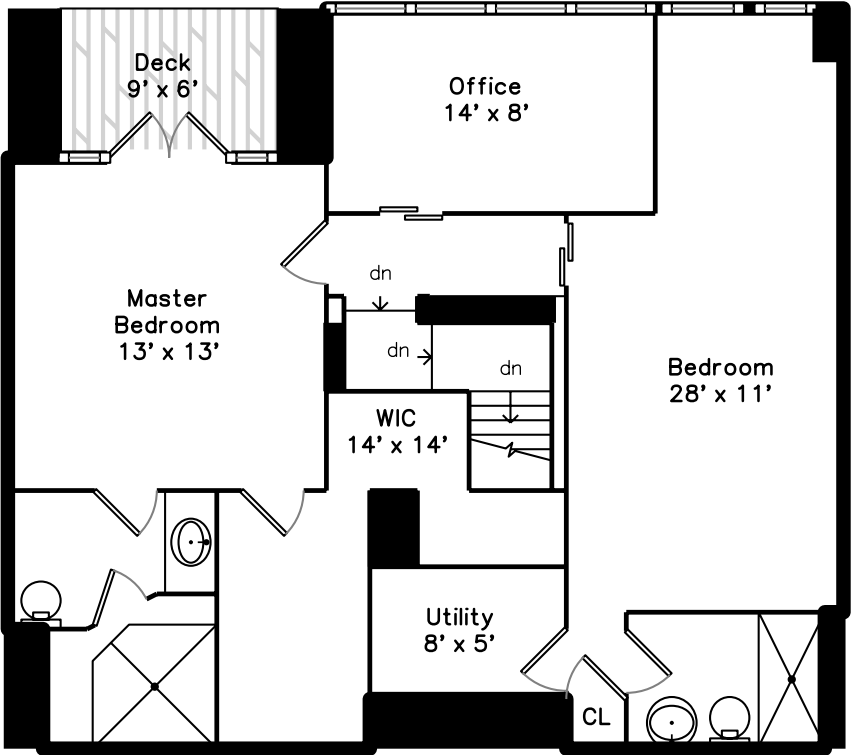

Upper

Main

20 Rowes Wharf Street
Boston, MA 02110

PicturePlan by  vis-home

Measurements may not be 100% accurate.
Floor plans are provided for convenience only.
Room sizes are not used to calculate area.

Upper

Main

Outside

Foyer

Hall

Living Room

Dining Room

Dining Room

Kitchen

Kitchen

Kitchen

05Bath

Main Bedroom

Main Bathroom

Main Bathroom

Deck

Bedroom

Office

Bathroom

Deck

Deck View

Deck View