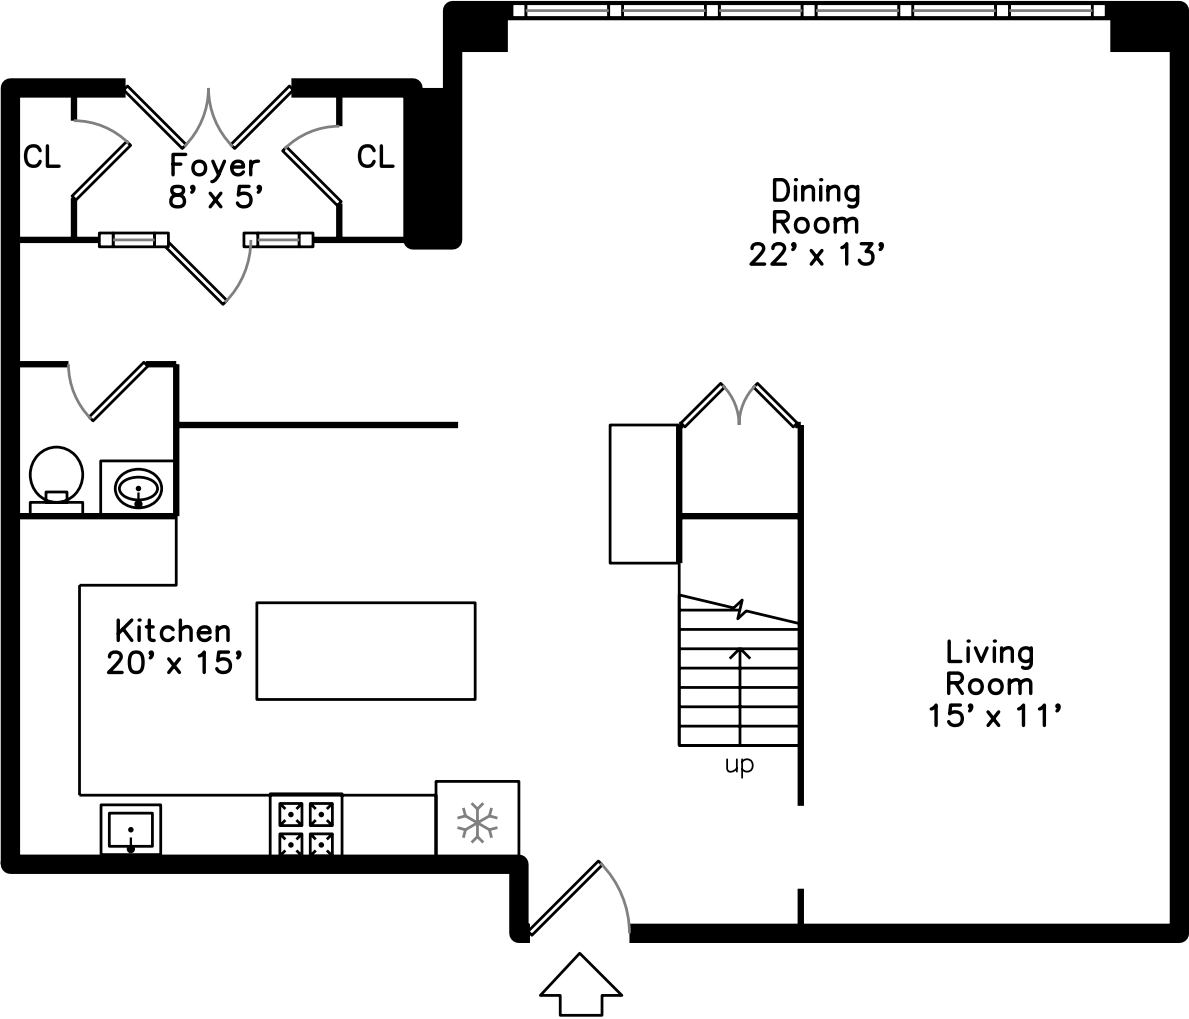

Upper

Main

20 Rowes Wharf Street
Boston, MA 02110

PicturePlan by  vis-home

Measurements may not be 100% accurate.
Floor plans are provided for convenience only.
Room sizes are not used to calculate area.

Upper

Main

Outside

Foyer

Hall

Living Room

Dining Room

Dining Room

Kitchen

Kitchen

Kitchen

05Bath

Main Bedroom

Main Bathroom

Main Bathroom

Deck

Bedroom

Office

Bathroom

Deck

Deck View

Deck View