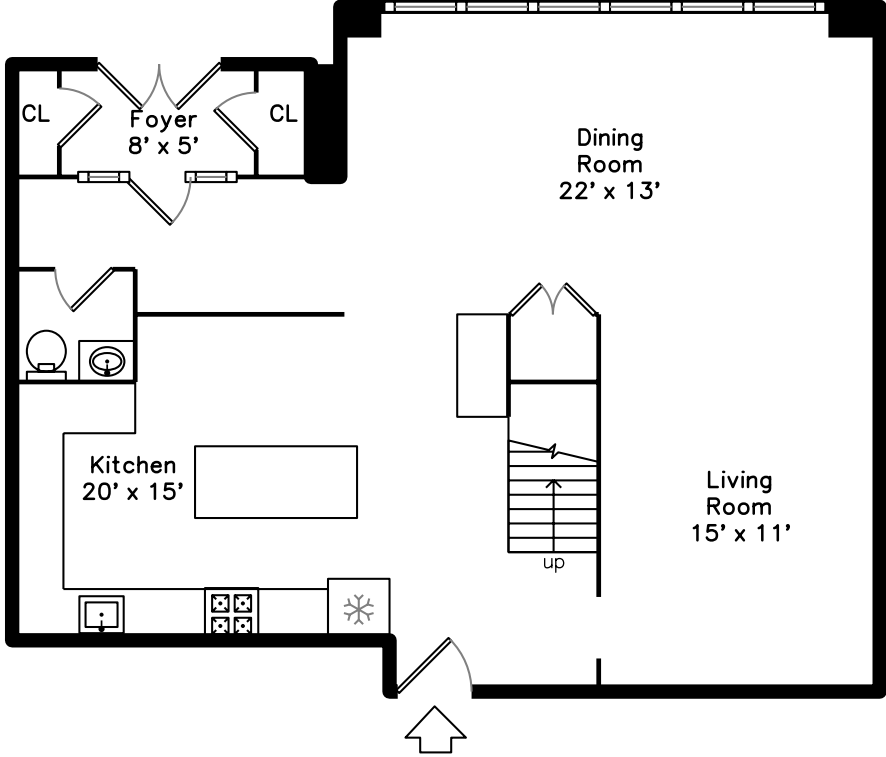

Upper

Main

20 Rowes Wharf Street
Boston, MA 02110

PicturePlan by  vis-home

Measurements may not be 100% accurate.
Floor plans are provided for convenience only.
Room sizes are not used to calculate area.

Upper

Main

Outside

Foyer

Hall

Living Room

Dining Room

Dining Room

Kitchen

Kitchen

Kitchen

05Bath

Main Bedroom

Main Bathroom

Main Bathroom

Deck

Bedroom

Office

Bathroom

Deck

Deck View

Deck View