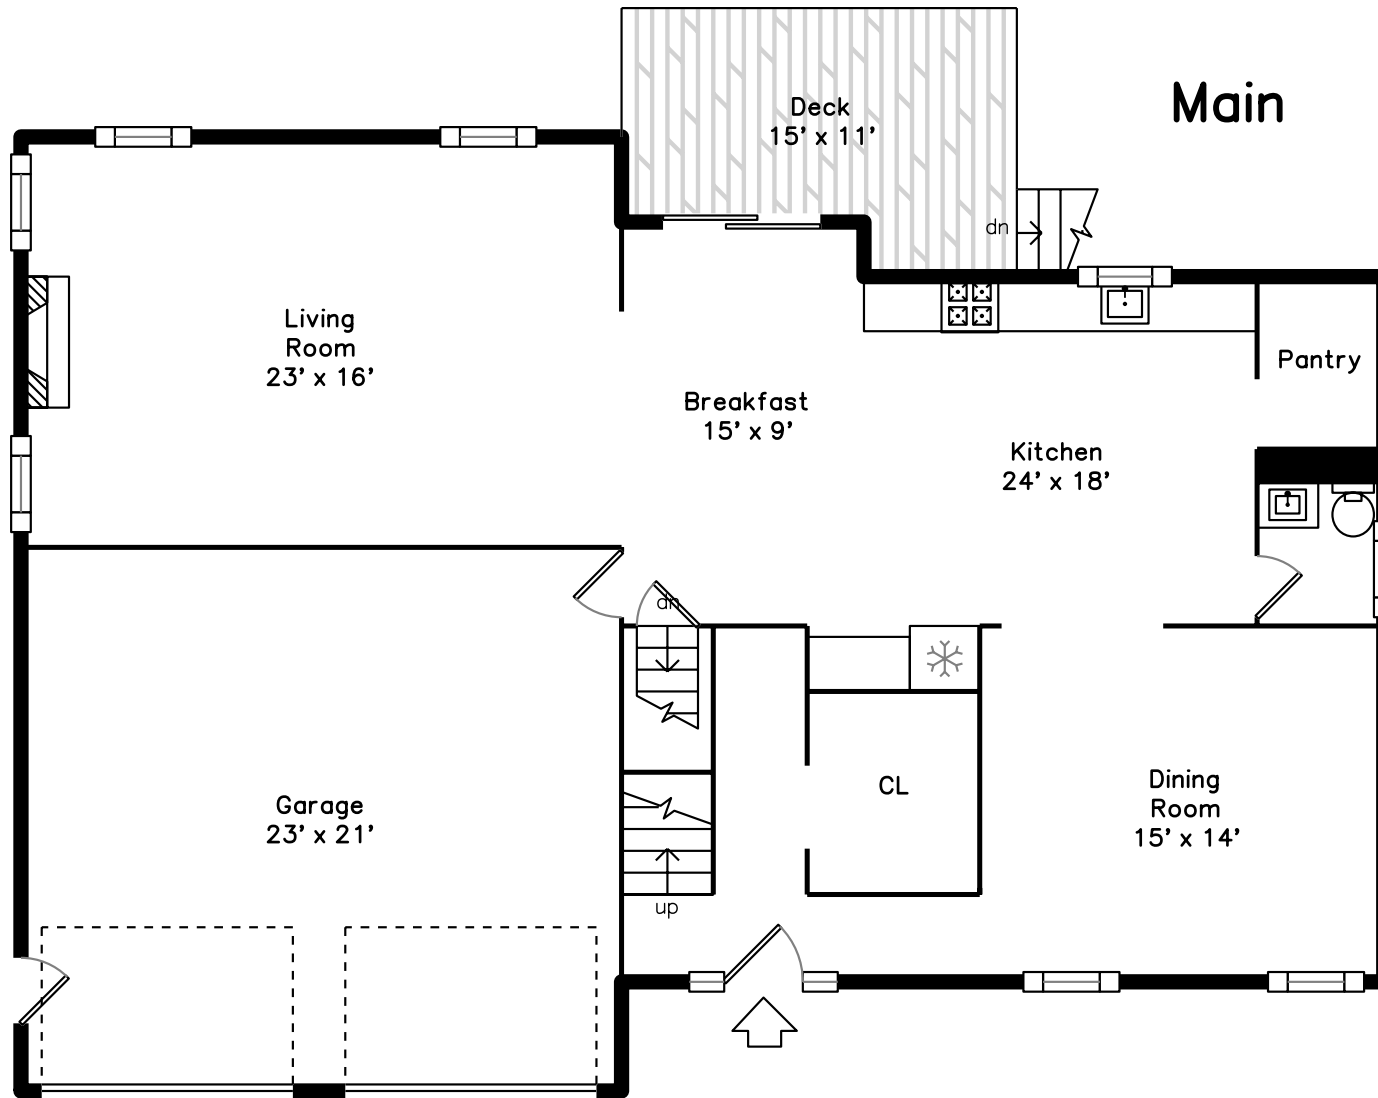

Upper

Main

Basement

29 Newbridge Avenue
Burlington, MA 01803

PicturePlan by  vis-home
Measurements may not be 100% accurate.
Floor plans are provided for convenience only.
Room sizes are not used to calculate area.

Upper

Basement

Utility
52' x 28'

up

up

Outside

Outside

Outside