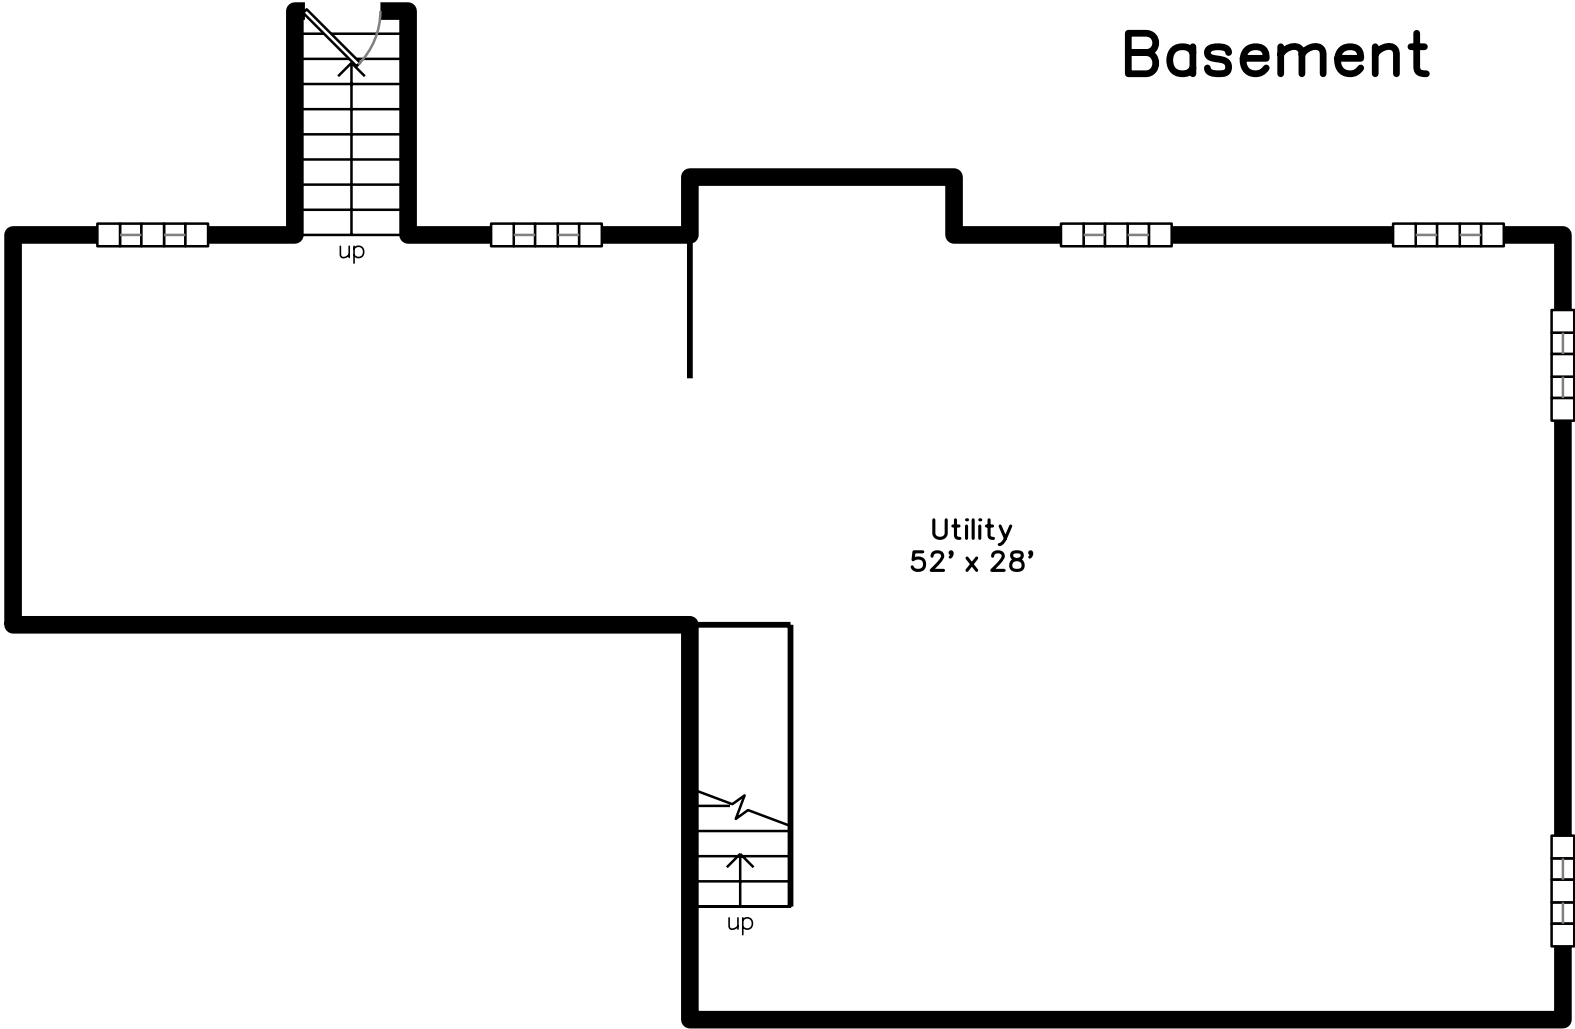

Upper

Main

Basement

29 Newbridge Avenue
Burlington, MA 01803

PicturePlan by  vis-home
Measurements may not be 100% accurate.
Floor plans are provided for convenience only.
Room sizes are not used to calculate area.

Upper

Basement

Utility
52' x 28'

up

up

Outside

Outside

Outside