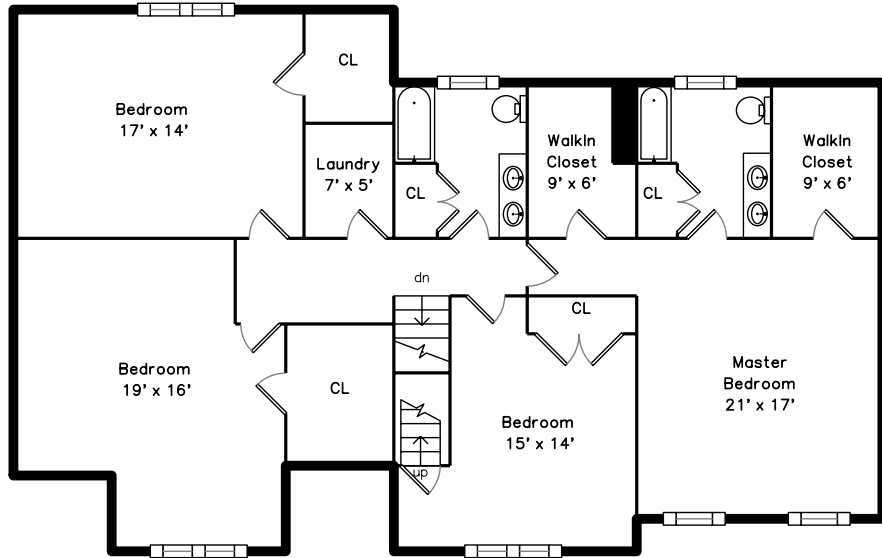

Upper

Main

Basement

29 Newbridge Avenue
Burlington, MA 01803

PicturePlan by  vis-home
Measurements may not be 100% accurate.
Floor plans are provided for convenience only.
Room sizes are not used to calculate area.

Upper

Basement

Utility
52' x 28'

up

up

Outside

Outside

Outside