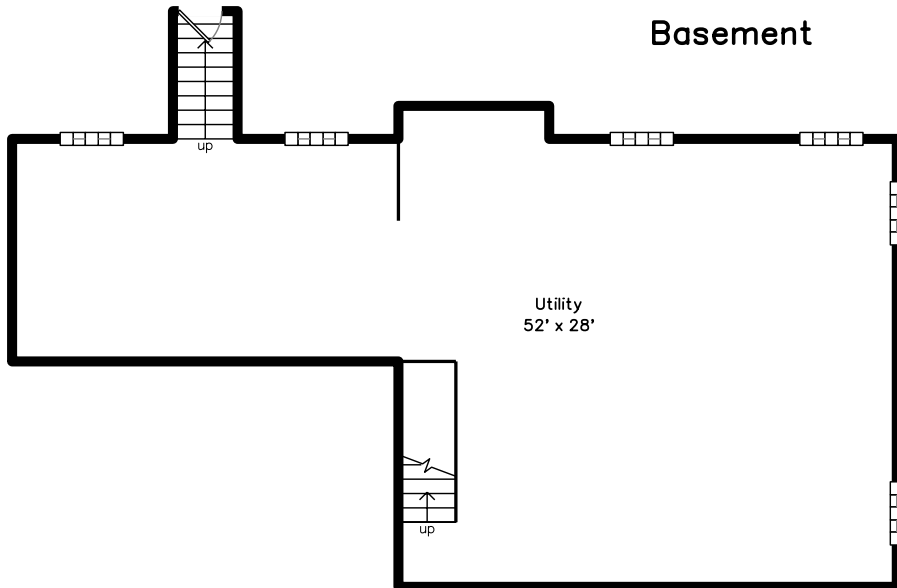

Upper

Main

Basement

29 Newbridge Avenue
Burlington, MA 01803

PicturePlan by  vis-home
Measurements may not be 100% accurate.
Floor plans are provided for convenience only.
Room sizes are not used to calculate area.

Upper

Basement

Utility
52' x 28'

up

up

Outside

Outside

Outside