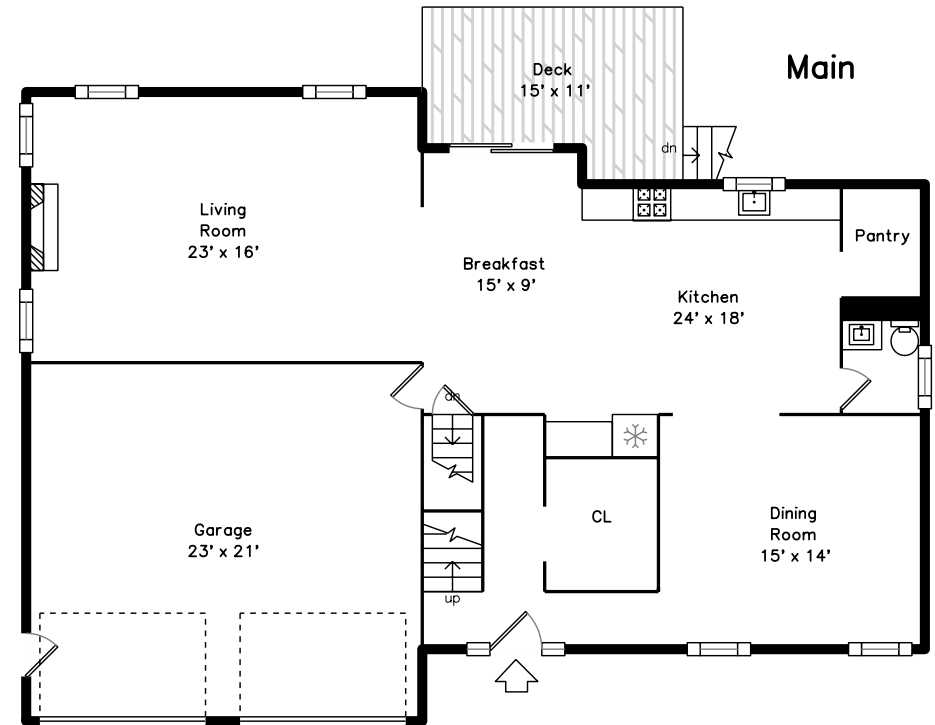

Upper

Main

Basement

29 Newbridge Avenue
Burlington, MA 01803

PicturePlan by  vis-home
Measurements may not be 100% accurate.
Floor plans are provided for convenience only.
Room sizes are not used to calculate area.

Upper

Basement

Utility
52' x 28'

up

up

Outside

Outside

Outside