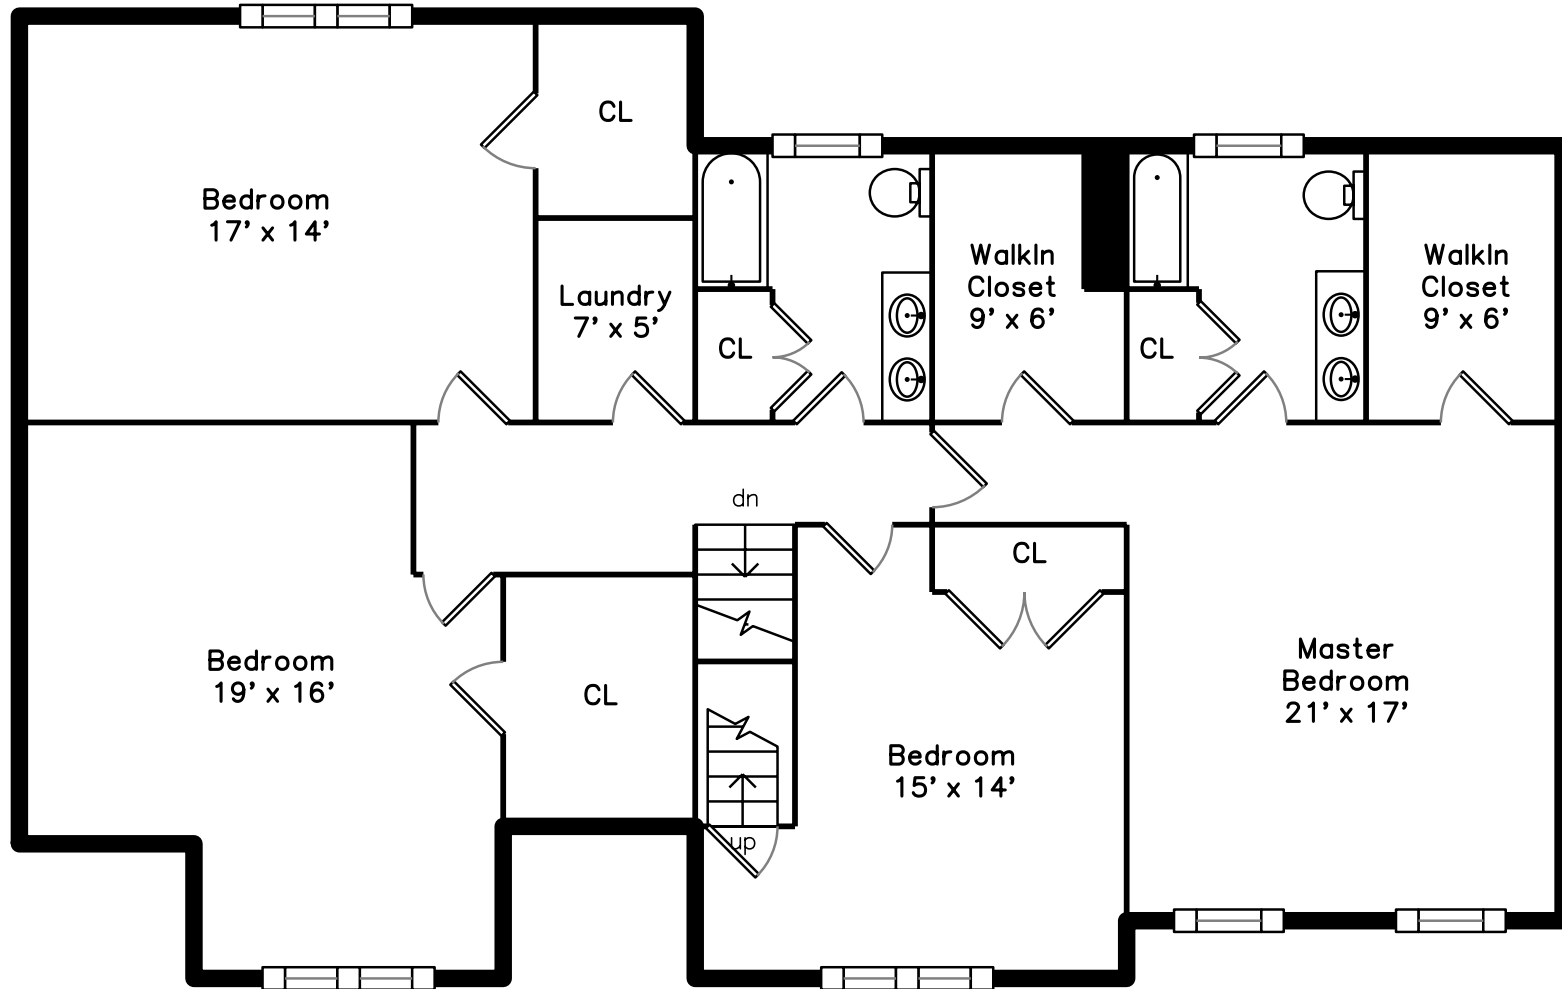

Upper

Main

Basement

29 Newbridge Avenue
Burlington, MA 01803

PicturePlan by  vis-home
Measurements may not be 100% accurate.
Floor plans are provided for convenience only.
Room sizes are not used to calculate area.

Upper

Basement

Utility
52' x 28'

up

up

Outside

Outside

Outside