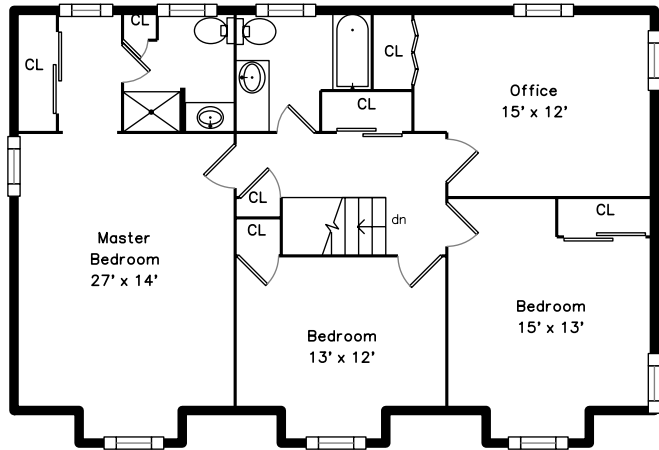

Upper

Main

Basement

2 Klifford Circle Millis, MA 02054

PicturePlan by  vis-home

Measurements may not be 100% accurate.
Floor plans are provided for convenience only.
Room sizes are not used to calculate area.

Upper

Basement

Outside

Outside

Outside

Outside

Outside

Outside

Foyer

Living Room

Living Room

Dining Room

Dining Room

Family Room

Family Room

Breakfast

Deck

Landing

Master Bedroom

Master Bedroom

Master Bedroom

Master Bathroom

Bedroom

Bedroom