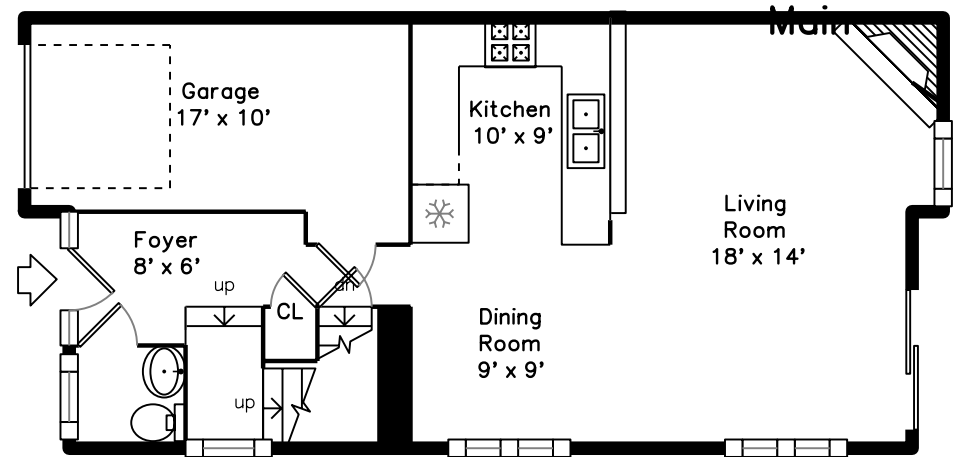

Upper

Basement

**201 Main Street #14
Woburn, MA 01801**

PicturePlan by  vis-home

Measurements may not be 100% accurate.
Floor plans are provided for convenience only.
Room sizes are not used to calculate area.

Upper

Main

Basement

Outside

Outside

Outside

Outside

Outside

Living Room

Living Room

Living Room

Dining Room

Dining Room

Dining Room

Dining Room

Kitchen