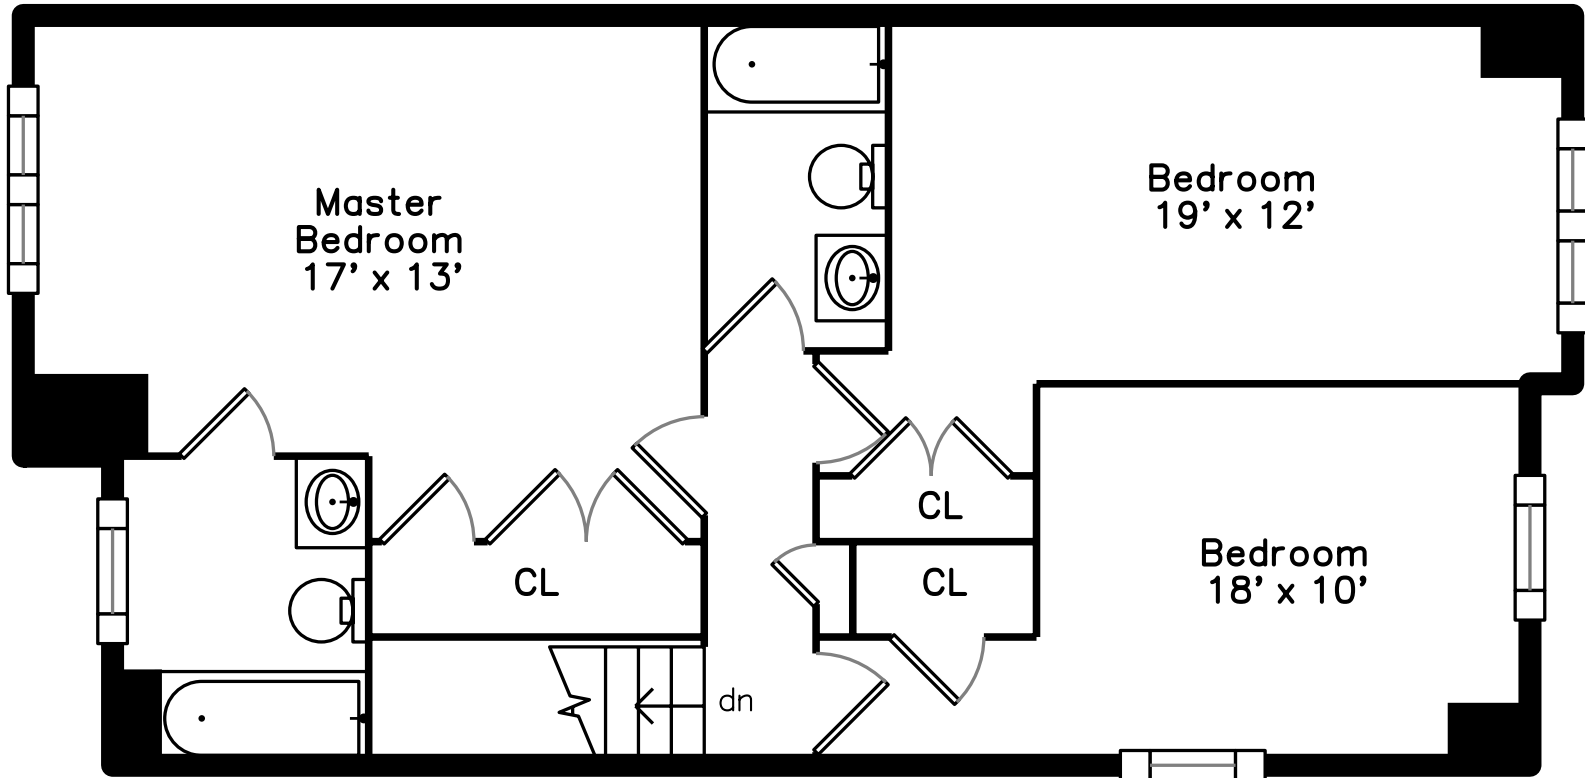

Upper

Basement

**201 Main Street #14
Woburn, MA 01801**

PicturePlan by  vis-home

Measurements may not be 100% accurate.
Floor plans are provided for convenience only.
Room sizes are not used to calculate area.

Upper

Main

Basement

Outside

Outside

Outside

Outside

Outside

Living Room

Living Room

Living Room

Dining Room

Dining Room

Dining Room

Dining Room

Kitchen

Bathroom

Master Bathroom

Family Room