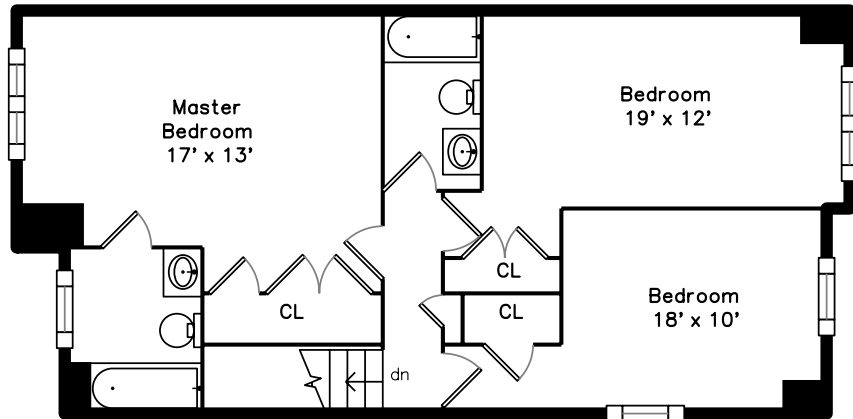

Upper

Basement

**201 Main Street #14
Woburn, MA 01801**

PicturePlan by  vis-home

Measurements may not be 100% accurate.
Floor plans are provided for convenience only.
Room sizes are not used to calculate area.

Upper

Main

Basement

Outside

Outside

Outside

Outside

Outside

Living Room

Living Room

Living Room

Dining Room

Dining Room

Dining Room

Dining Room

Kitchen

Bathroom

Master Bathroom

Family Room