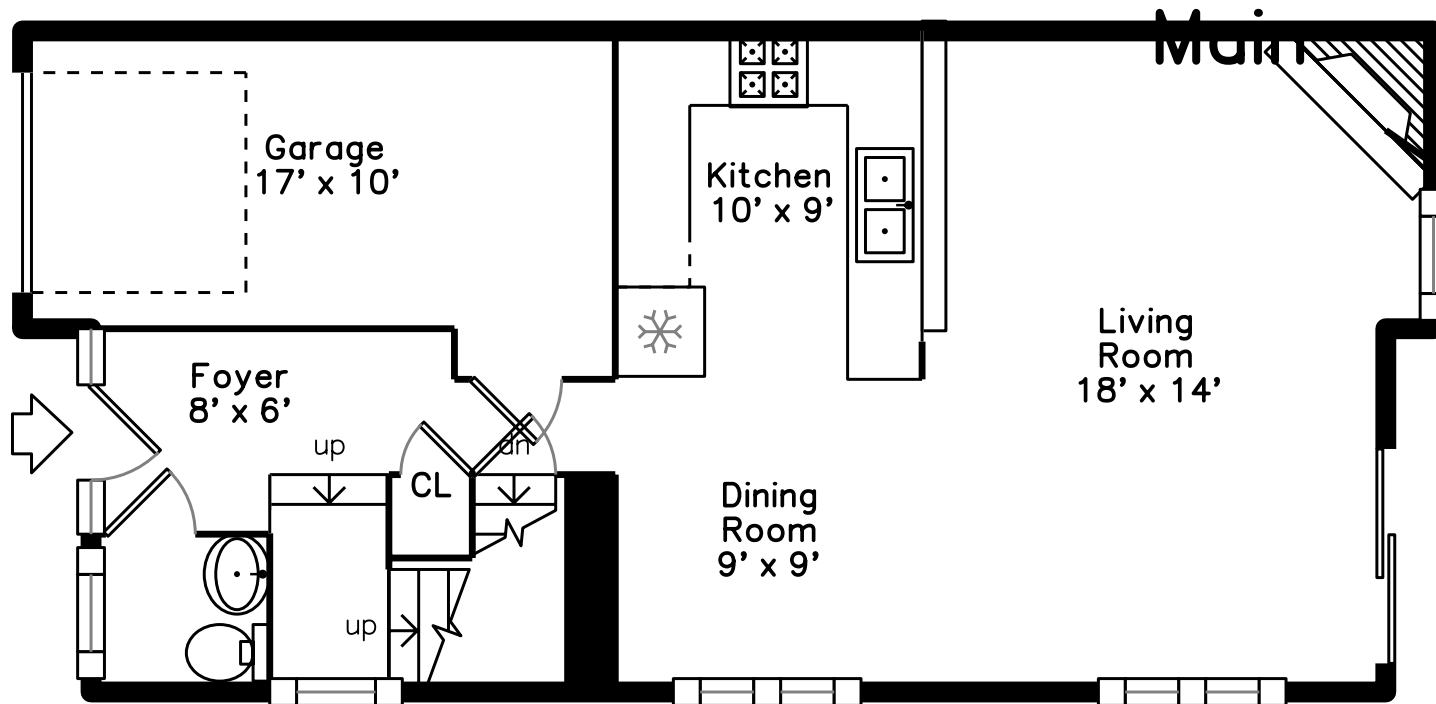

Upper

Basement

**201 Main Street #14
Woburn, MA 01801**

PicturePlan by  vis-home

Measurements may not be 100% accurate.
Floor plans are provided for convenience only.
Room sizes are not used to calculate area.

Upper

Main

Basement

Outside

Outside

Outside

Outside

Outside

Living Room

Living Room

Living Room

Dining Room

Dining Room

Dining Room

Dining Room

Kitchen

Bathroom

Master Bathroom

Family Room