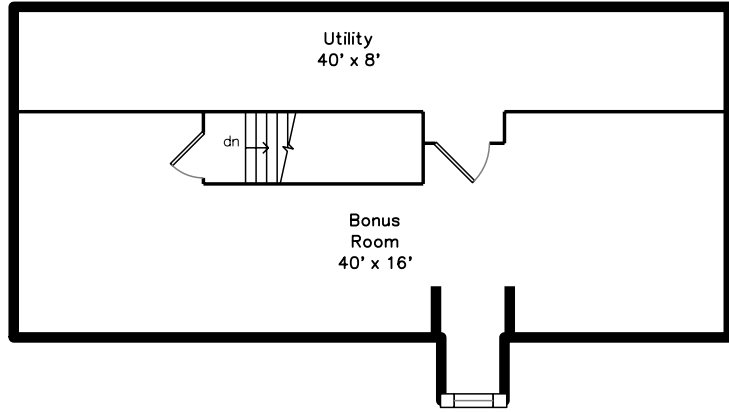

Top

Upper

Main

280 Brighton Street
Belmont, MA 02478

PicturePlan by  vis-home

Measurements may not be 100% accurate.
Floor plans are provided for convenience only.
Room sizes are not used to calculate area.