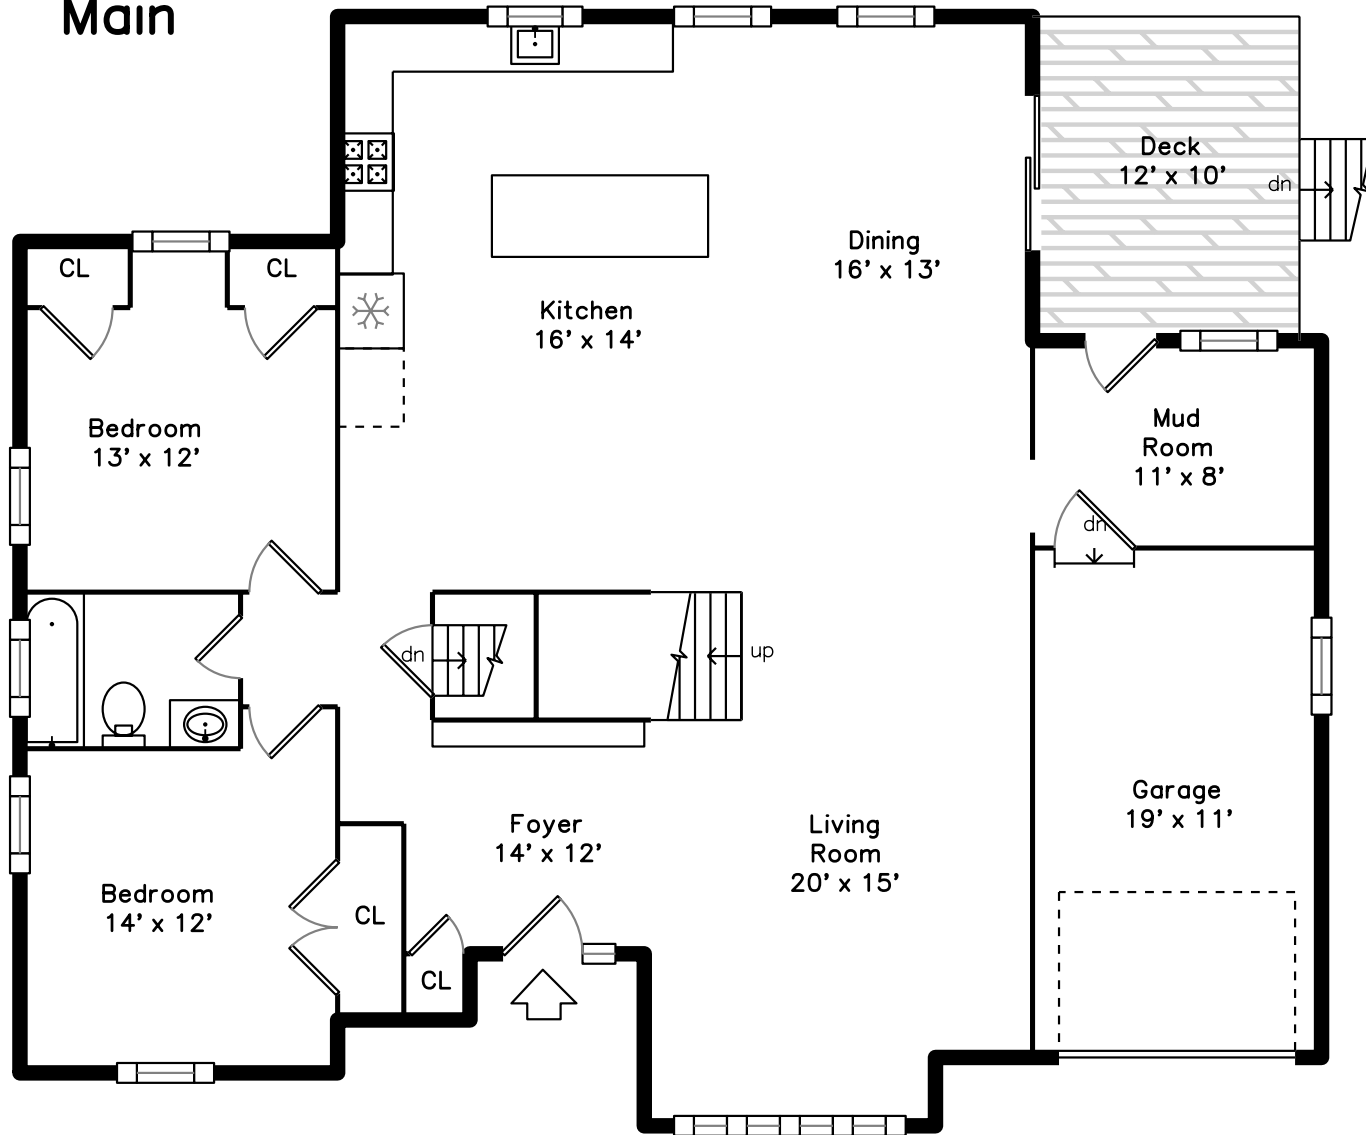

Top

Upper

Main

280 Brighton Street
Belmont, MA 02478

PicturePlan by  vis-home

Measurements may not be 100% accurate.
Floor plans are provided for convenience only.
Room sizes are not used to calculate area.

Top

Upper

Main

Outside

Outside

Outside

Outside

Outside

Outside

Outside

Foyer

Foyer

Living Room

Living Room

Breakfast

Breakfast

Kitchen

Kitchen

Kitchen

Kitchen

Bedroom

Bedroom

Bedroom

Bedroom