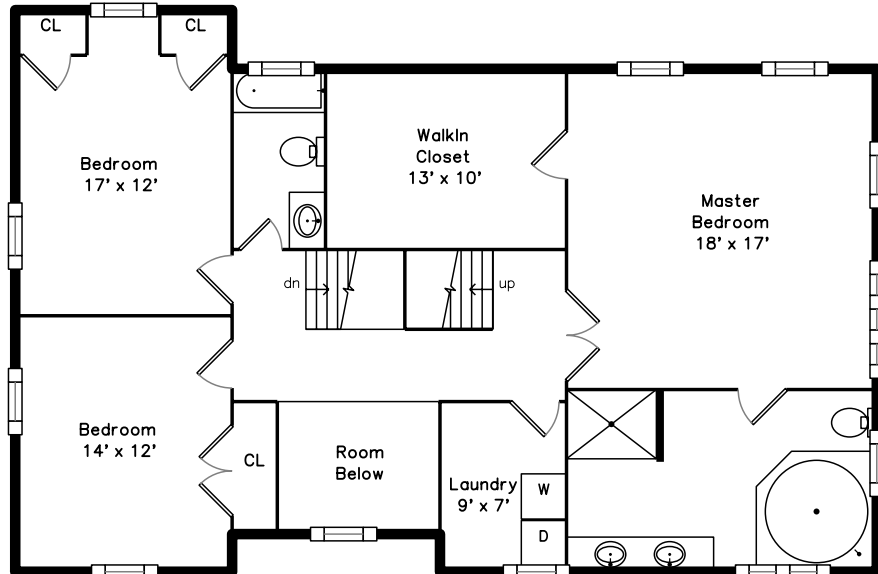

Top

Upper

Main

280 Brighton Street
Belmont, MA 02478

PicturePlan by  vis-home

Measurements may not be 100% accurate.
Floor plans are provided for convenience only.
Room sizes are not used to calculate area.

Top

Upper

Main

Outside

Outside

Outside

Outside

Outside

Kitchen

Kitchen

Kitchen

Kitchen

Bedroom

Bedroom

Bedroom

Bedroom

Mud Room

Mud Room

Bathroom

Deck

Deck

Landing

Master Bedroom

Master Bedroom