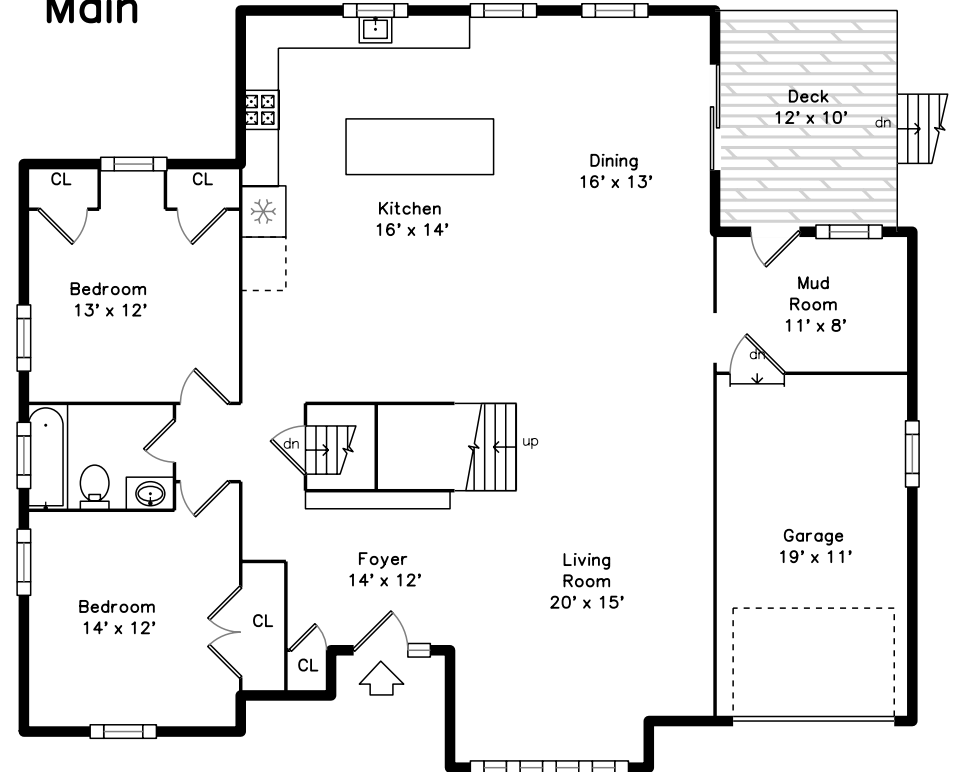

Top

Upper

Main

280 Brighton Street
Belmont, MA 02478

PicturePlan by  vis-home

Measurements may not be 100% accurate.
Floor plans are provided for convenience only.
Room sizes are not used to calculate area.

Top

Upper

Main

Outside

Outside

Outside

Outside

Outside

Kitchen

Kitchen

Kitchen

Kitchen

Bedroom

Bedroom

Bedroom

Bedroom

Mud Room

Mud Room

Bathroom

Deck

Deck

Landing

Master Bedroom

Master Bedroom