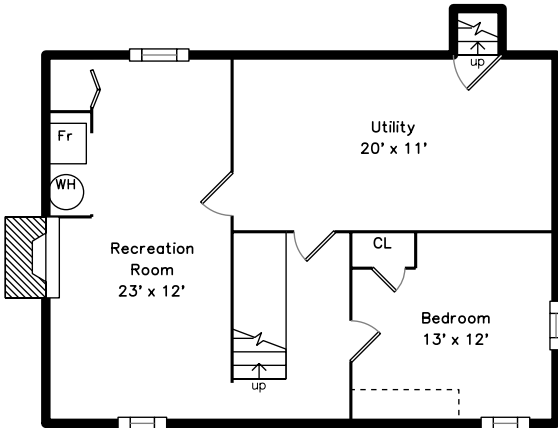

# Upper

# Basement

# Main

11 Putney Circle  
Billerica, MA 01821

PicturePlan by  vis-home

Measurements may not be 100% accurate.  
Floor plans are provided for convenience only.  
Room sizes are not used to calculate area.