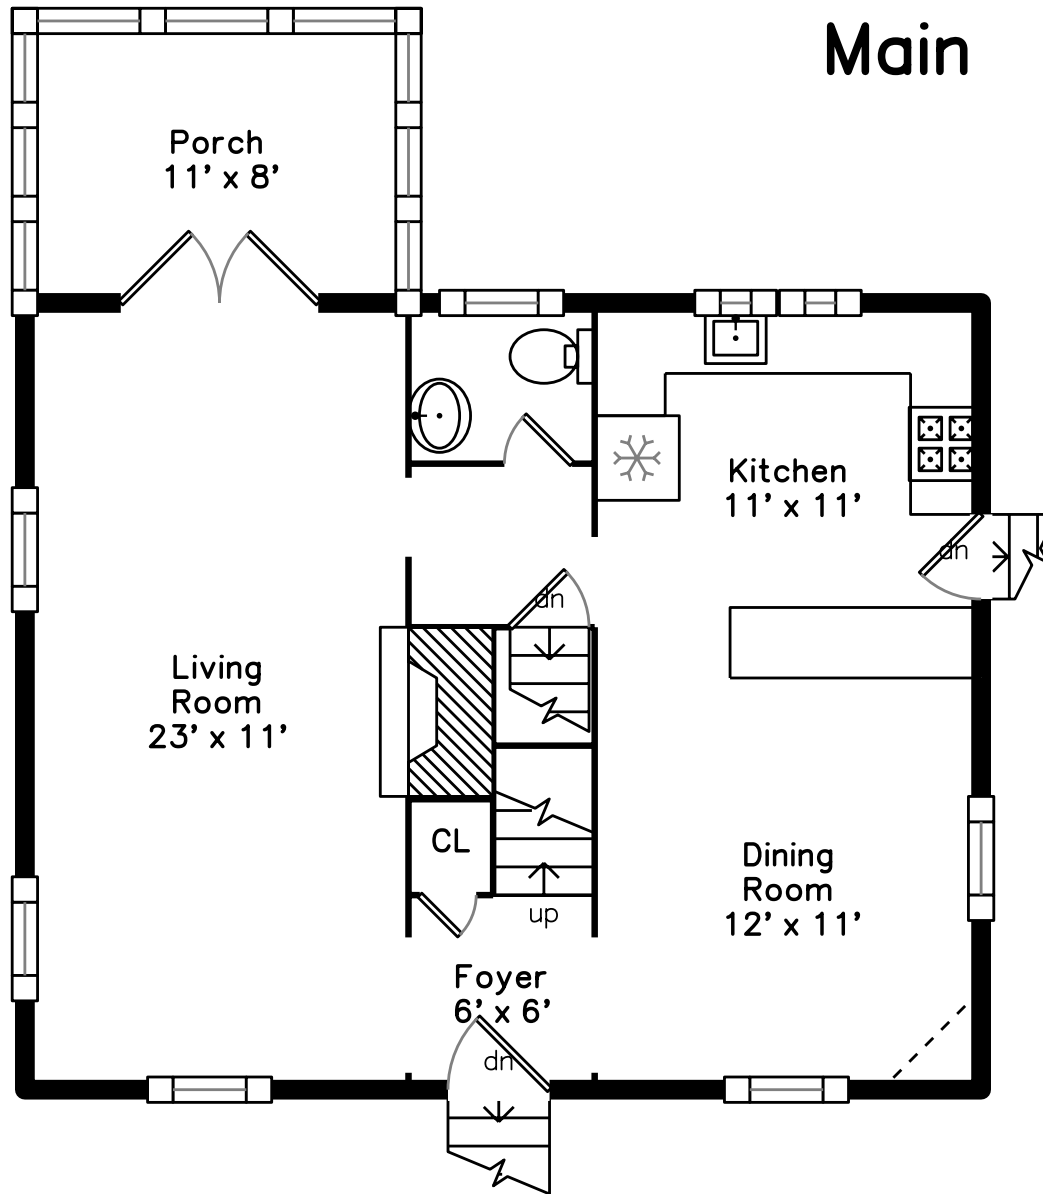

Upper

Main

Basement

12 Fairway Drive
Newton, MA 02465

PicturePlan by  visi home
Measurements may not be 100% accurate.
Floor plans are provided for convenience only.
Room sizes are not used to calculate area.

Upper

Main

Basement

Outside

Outside

Outside

Outside

Living Room

Living Room

Dining Room

Dining Room

Dining Room

Kitchen

Kitchen

Kitchen

Porch

Bedroom

Bedroom

Bedroom

Bedroom

Bedroom

Bedroom

WalkInCloset

Family Room