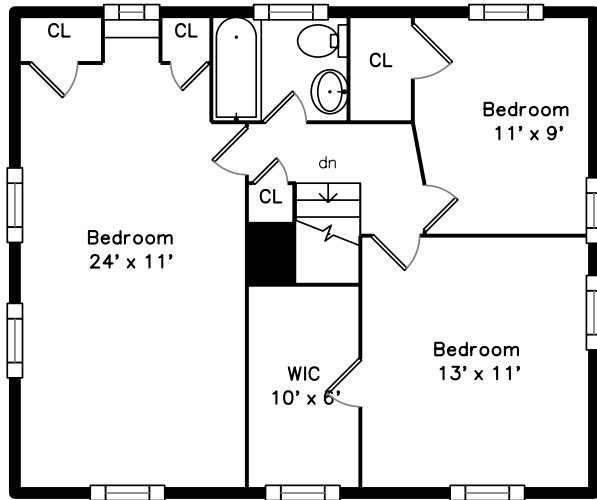

Upper

Main

Basement

12 Fairway Drive
Newton, MA 02465

PicturePlan by  visi home
Measurements may not be 100% accurate.
Floor plans are provided for convenience only.
Room sizes are not used to calculate area.

Upper

Main

Basement

Outside

Outside

Outside

Outside

Living Room

Living Room

Dining Room

Dining Room

Dining Room

Kitchen

Kitchen

Kitchen

Porch

Bedroom

Bedroom

Bedroom

Bedroom

Bedroom

Bedroom

WalkInCloset

Family Room