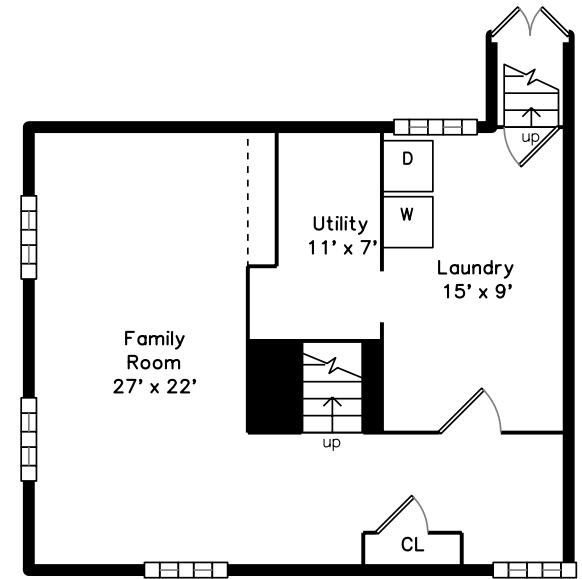

Upper

Main

Basement

12 Fairway Drive
Newton, MA 02465

PicturePlan by  visi home
Measurements may not be 100% accurate.
Floor plans are provided for convenience only.
Room sizes are not used to calculate area.

Upper

Main

Basement

Outside

Outside

Outside

Outside

Living Room

Living Room

Dining Room

Dining Room

Dining Room

Kitchen

Kitchen

Kitchen

Porch

Bedroom

Bedroom

Bedroom

Bedroom

Bedroom

Bedroom

WalkInCloset

Family Room