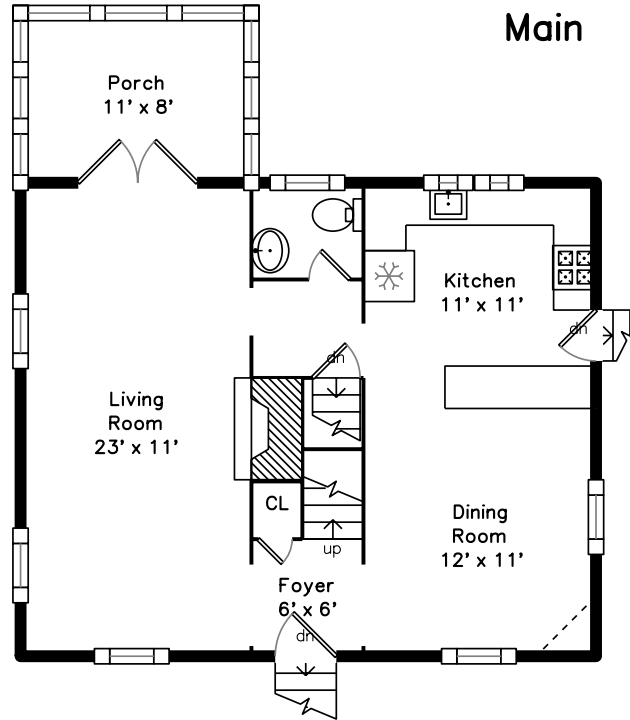

Upper

Main

Basement

12 Fairway Drive
Newton, MA 02465

PicturePlan by  visi home
Measurements may not be 100% accurate.
Floor plans are provided for convenience only.
Room sizes are not used to calculate area.

Upper

Main

Basement

Outside

Outside

Outside

Outside

Living Room

Living Room

Dining Room

Dining Room

Dining Room

Kitchen

Kitchen

Kitchen

Porch

Bedroom

Bedroom

Bedroom

Bedroom

Bedroom

Bedroom

WalkInCloset

Family Room