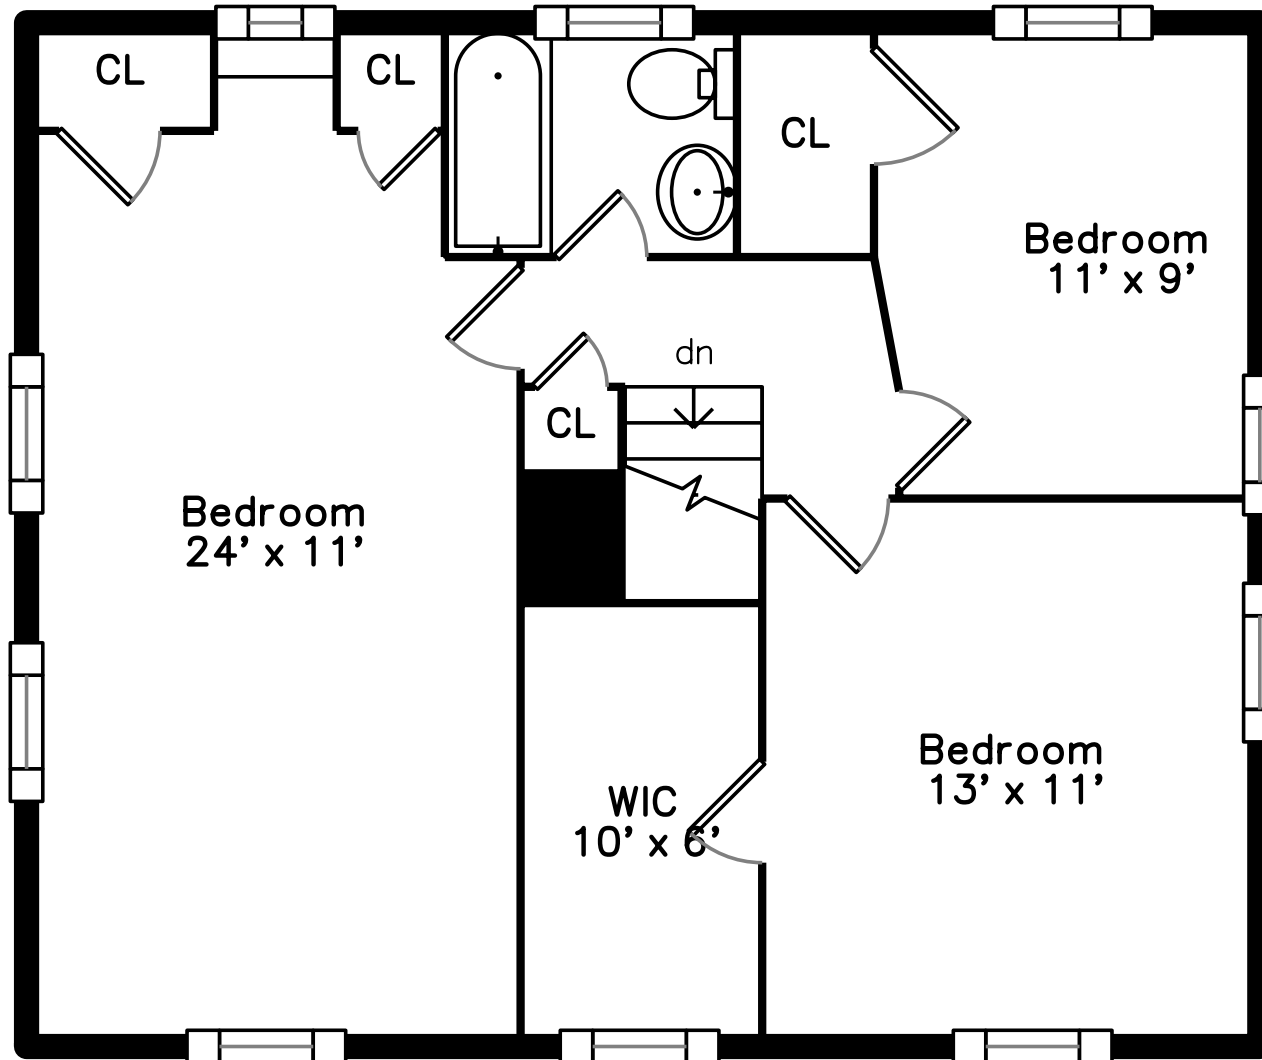

Upper

Main

Basement

12 Fairway Drive
Newton, MA 02465

PicturePlan by  visi home
Measurements may not be 100% accurate.
Floor plans are provided for convenience only.
Room sizes are not used to calculate area.

Upper

Main

Basement

Outside

Outside

Outside

Outside

Living Room

Living Room

Dining Room

Dining Room

Dining Room

Kitchen

Kitchen

Kitchen

Porch

Bedroom

Bedroom

Bedroom

Bedroom

Bedroom

Bedroom

WalkInCloset

Family Room