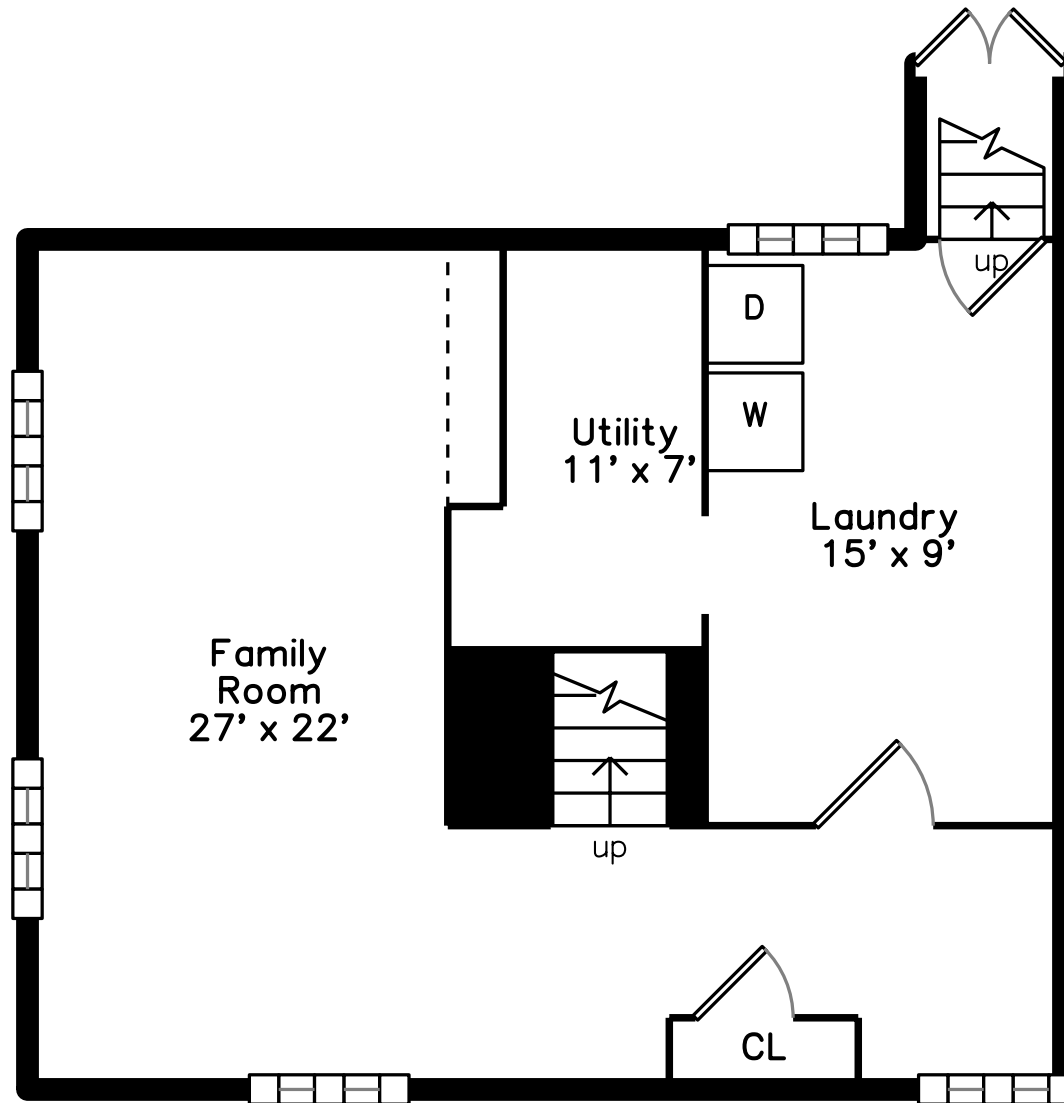

Upper

Main

Basement

12 Fairway Drive
Newton, MA 02465

PicturePlan by  visi home
Measurements may not be 100% accurate.
Floor plans are provided for convenience only.
Room sizes are not used to calculate area.

Upper

Main

Basement

Outside

Outside

Outside

Outside

Living Room

Living Room

Dining Room

Dining Room

Dining Room

Kitchen

Kitchen

Kitchen

Porch

Bedroom

Bedroom

Bedroom

Bedroom

Bedroom

Bedroom

WalkInCloset

Family Room