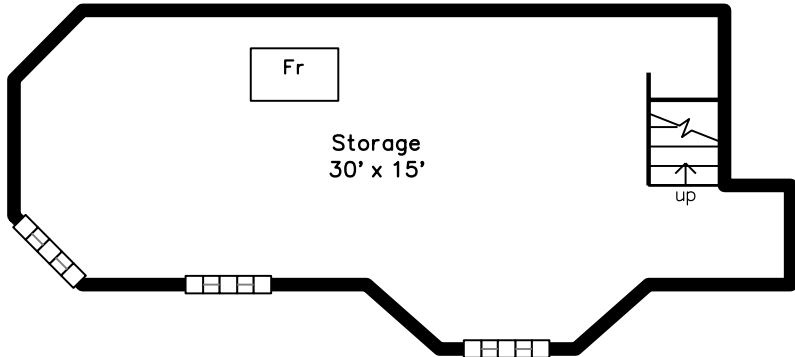

Upper

Basement

Main

29 Elm Street #29
Winchester, MA 01890

PicturePlan by  vis-home

Measurements may not be 100% accurate.

Floor plans are provided for convenience only.

Room sizes are not used to calculate area.

Upper

Main

Basement

Outside

Outside

Outside

Outside

Foyer

Hall

Living Room

Living Room

Dining Room

Dining Room

Kitchen

Kitchen

Bedroom