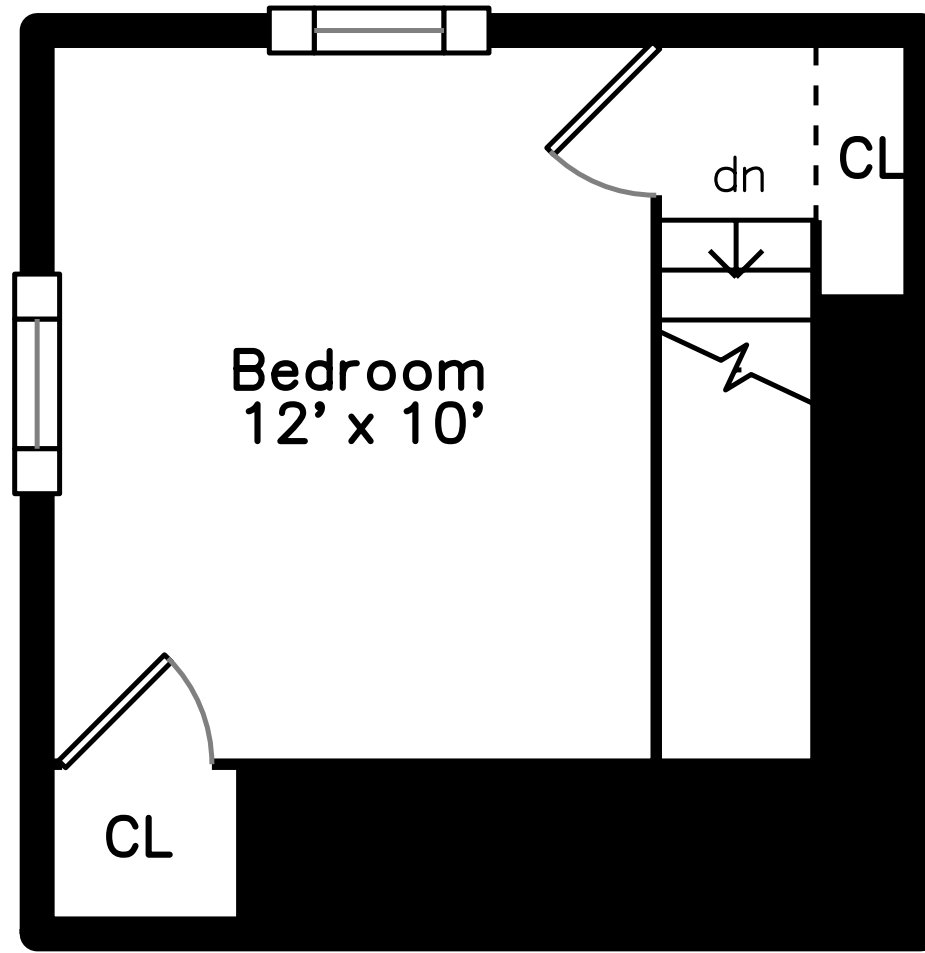

Upper

Basement

Main

29 Elm Street #29
Winchester, MA 01890

PicturePlan by  vis-home

Measurements may not be 100% accurate.

Floor plans are provided for convenience only.

Room sizes are not used to calculate area.

Upper

Main

Basement

Outside

Outside

Outside

Outside

Foyer

Hall

Living Room

Living Room

Dining Room

Dining Room

Kitchen

Kitchen

Bedroom

Bedroom

Bedroom

Bathroom

Bathroom

Bathroom

Bedroom

Bedroom

Storage