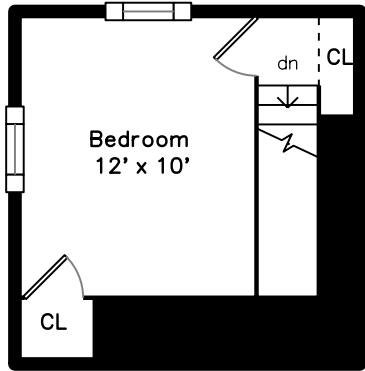

Upper

Basement

Main

29 Elm Street #29
Winchester, MA 01890

PicturePlan by  vis-home

Measurements may not be 100% accurate.

Floor plans are provided for convenience only.

Room sizes are not used to calculate area.

Upper

Main

Basement

Outside

Outside

Outside

Outside

Foyer

Hall

Living Room

Living Room

Dining Room

Dining Room

Kitchen

Kitchen

Bedroom

Bedroom

Bedroom

Bathroom

Bathroom

Bathroom

Bedroom

Bedroom

Storage