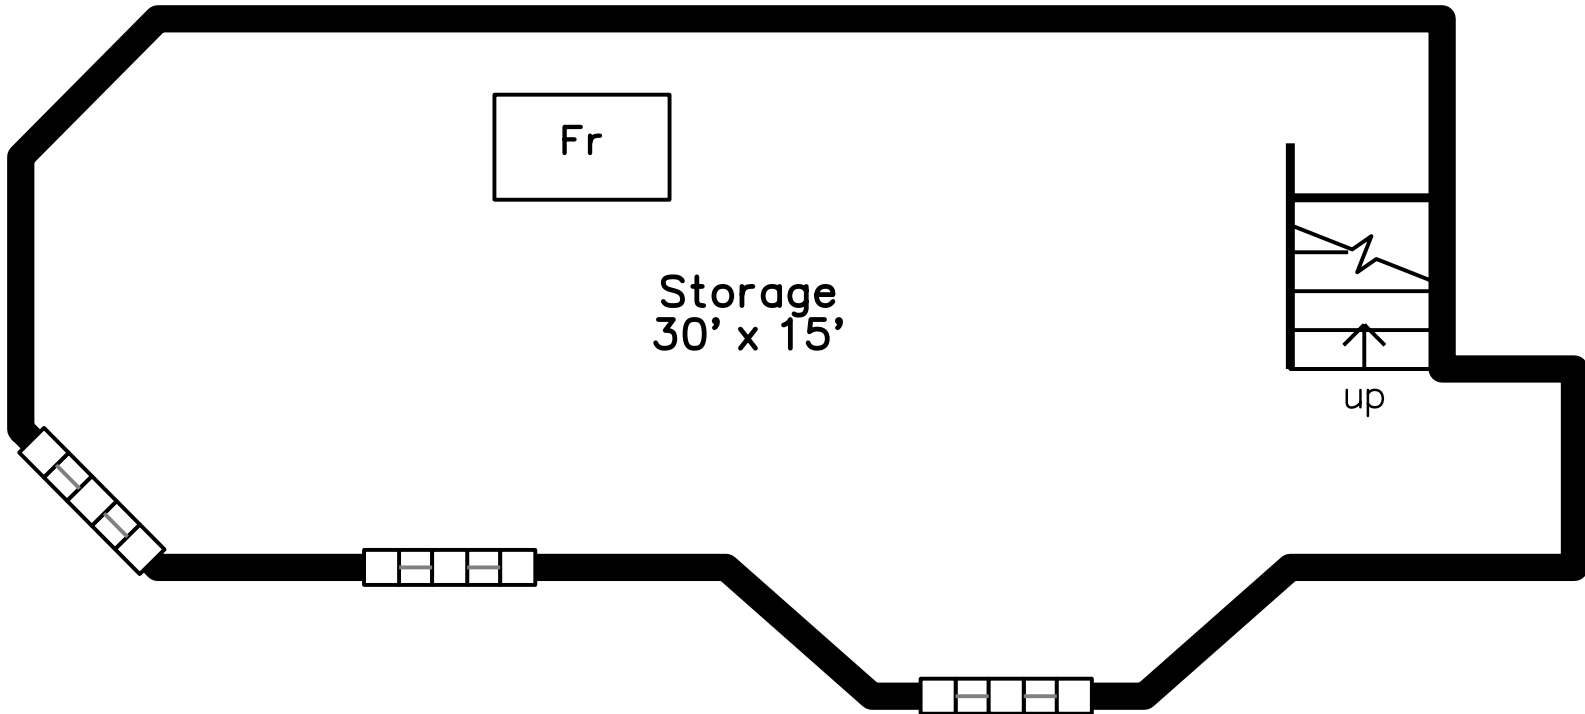

Upper

Basement

Main

29 Elm Street #29
Winchester, MA 01890

PicturePlan by  vis-home

Measurements may not be 100% accurate.

Floor plans are provided for convenience only.

Room sizes are not used to calculate area.

Upper

Main

Basement

Outside

Outside

Outside

Outside

Foyer

Hall

Living Room

Living Room

Dining Room

Dining Room

Kitchen

Kitchen

Bedroom