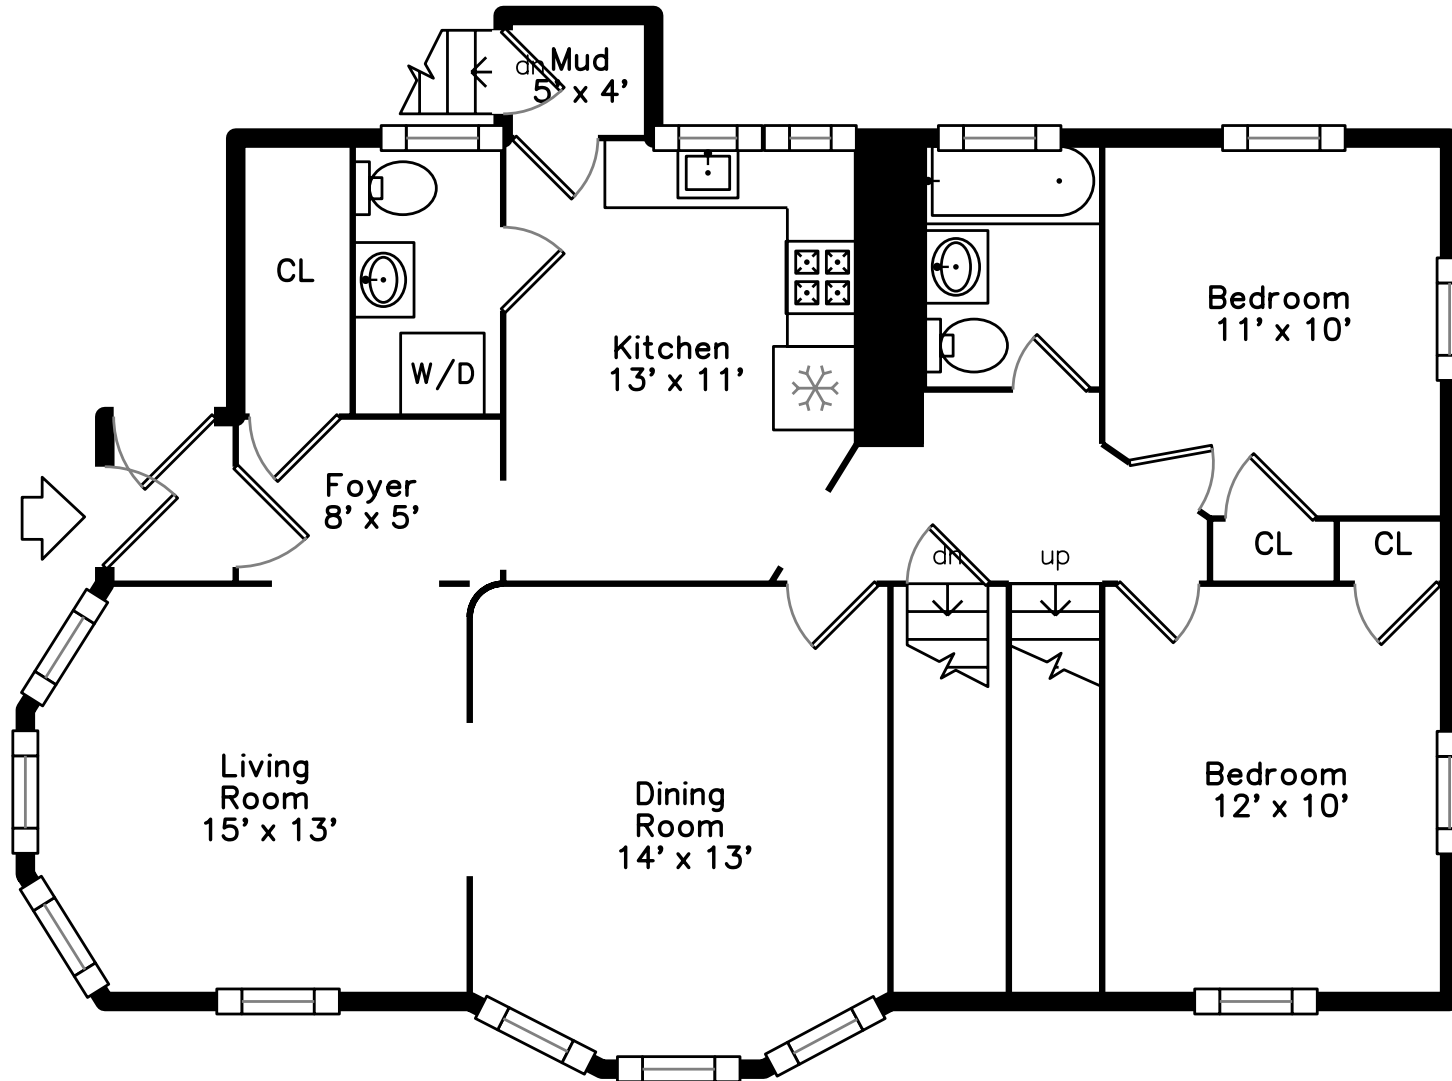

Upper

Basement

Main

29 Elm Street #29
Winchester, MA 01890

PicturePlan by  vis-home

Measurements may not be 100% accurate.

Floor plans are provided for convenience only.

Room sizes are not used to calculate area.

Upper

Main

Basement

Outside

Outside

Outside

Outside

Foyer

Hall

Living Room

Living Room

Dining Room

Dining Room

Kitchen

Kitchen

Bedroom

Bedroom

Bedroom

Bathroom

Bathroom

Bathroom

Bedroom

Bedroom

Storage