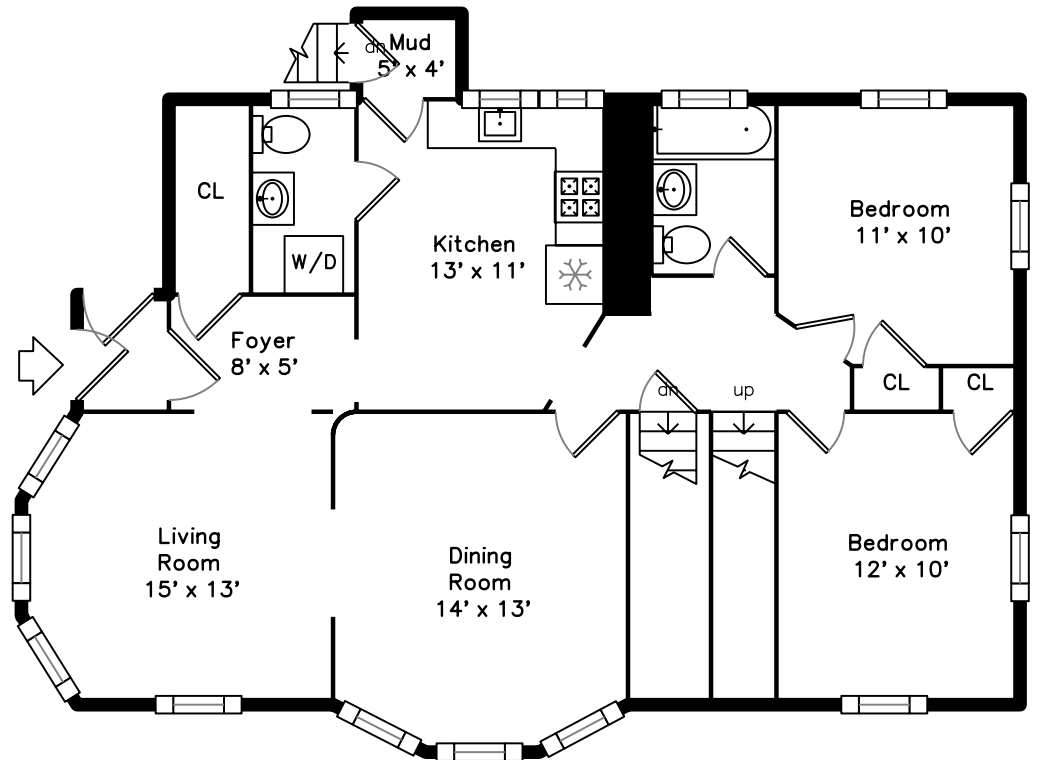

Upper

Basement

Main

29 Elm Street #29
Winchester, MA 01890

PicturePlan by  vis-home

Measurements may not be 100% accurate.

Floor plans are provided for convenience only.

Room sizes are not used to calculate area.

Upper

Main

Basement

Outside

Outside

Outside

Outside

Foyer

Hall

Living Room

Living Room

Dining Room

Dining Room

Kitchen

Kitchen

Bedroom

Bedroom

Bedroom

Bathroom

Bathroom

Bathroom

Bedroom

Bedroom

Storage