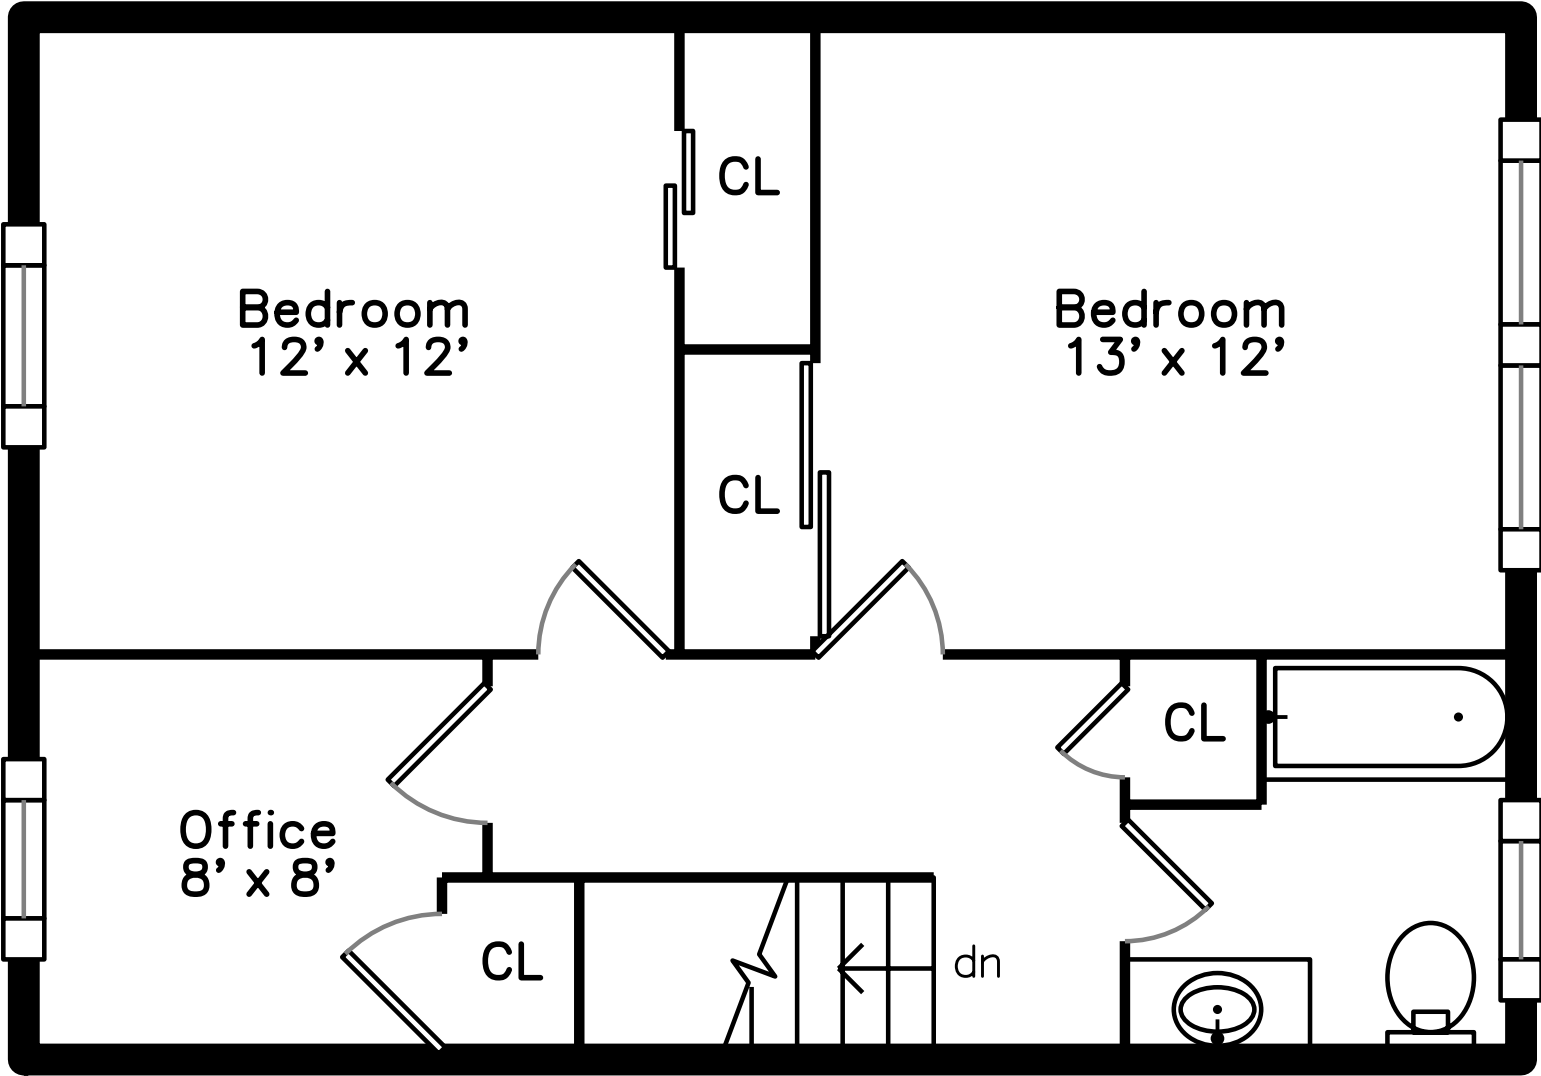

Upper

Main

42 Salem Street #E
Wakefield, MA 01880

PicturePlan by  vis-home

Measurements may not be 100% accurate.

Floor plans are provided for convenience only.

Room sizes are not used to calculate area.

Upper

Main

Outside

Outside

Outside

Living Room

Living Room

Living Room

Living Room

Living Room

Kitchen

Kitchen

Kitchen

Powder Room

Office

Bedroom

Bedroom

Bathroom

Media Room