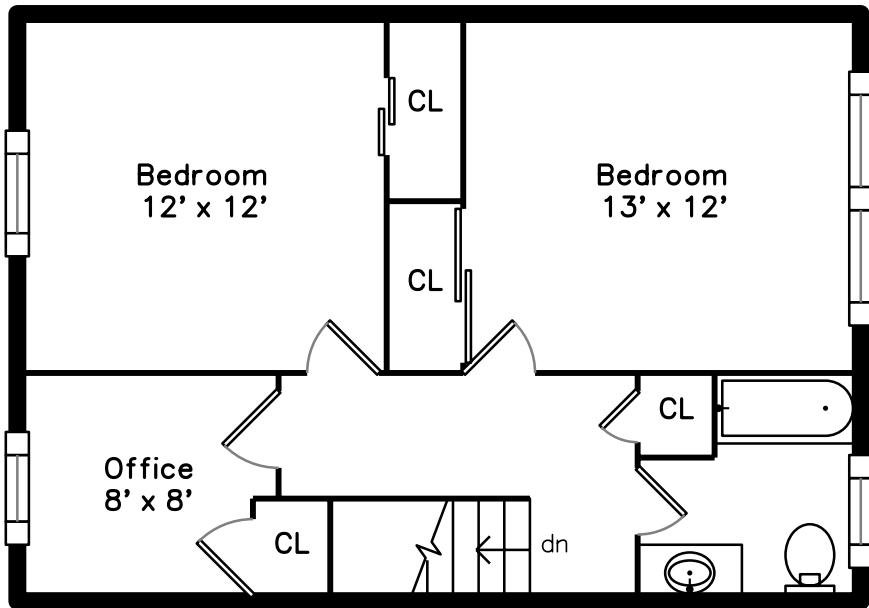

Upper

Main

42 Salem Street #E
Wakefield, MA 01880

PicturePlan by  vis-home

Measurements may not be 100% accurate.

Floor plans are provided for convenience only.

Room sizes are not used to calculate area.

Upper

Main

Outside

Outside

Outside

Living Room

Living Room

Living Room

Living Room

Living Room

Kitchen

Kitchen

Kitchen

Powder Room

Office

Bedroom

Bedroom

Bathroom

Media Room