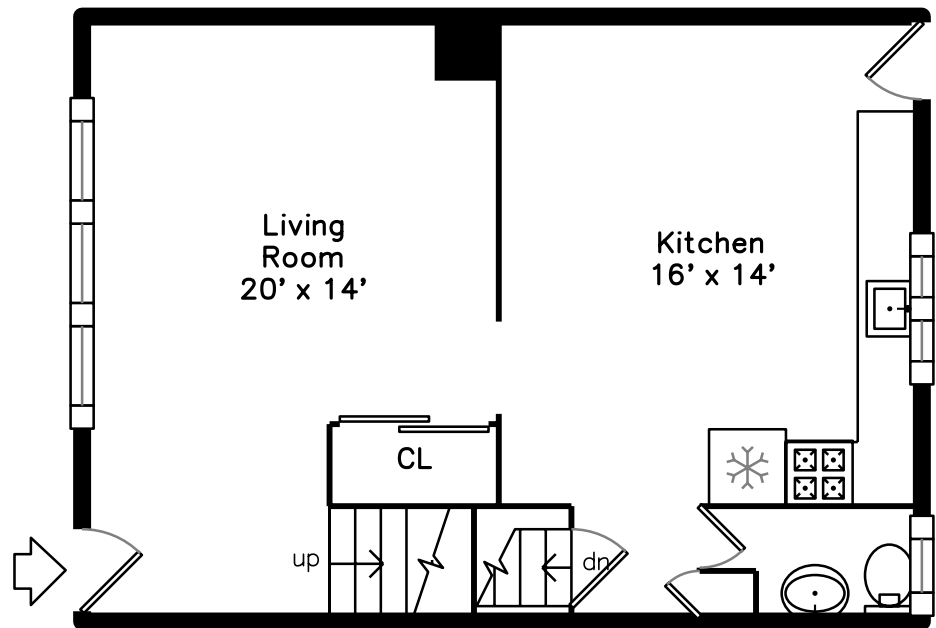

Upper

Main

42 Salem Street #E
Wakefield, MA 01880

PicturePlan by  vis-home

Measurements may not be 100% accurate.

Floor plans are provided for convenience only.

Room sizes are not used to calculate area.

Upper

Main

Outside

Outside

Outside

Living Room

Living Room

Living Room

Living Room

Living Room

Kitchen

Kitchen

Kitchen

Powder Room

Office

Bedroom

Bedroom

Bathroom

Media Room