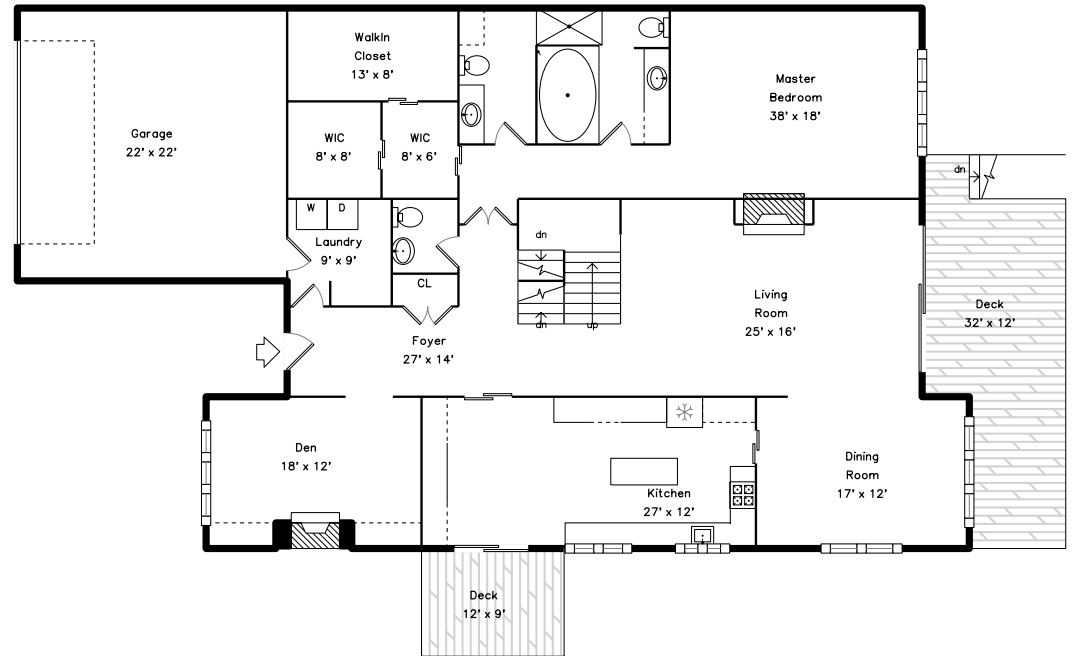

Upper

Lower

Main

202B Allandale Road
Chestnut Hill, MA 02467

PicturePlan by  vis-home

Measurements may not be 100% accurate.

Floor plans are provided for convenience only.

Room sizes are not used to calculate area.

Upper

Main

Lower

Outside

Outside

Indoor Pool

Outside

Outside

Living Room

Living Room

Dining Room

Kitchen

Kitchen

Kitchen

Kitchen

Den

Den

Master Bedroom

Master Bedroom

Master Bathroom

Master Bathroom

Deck

Deck

Hall