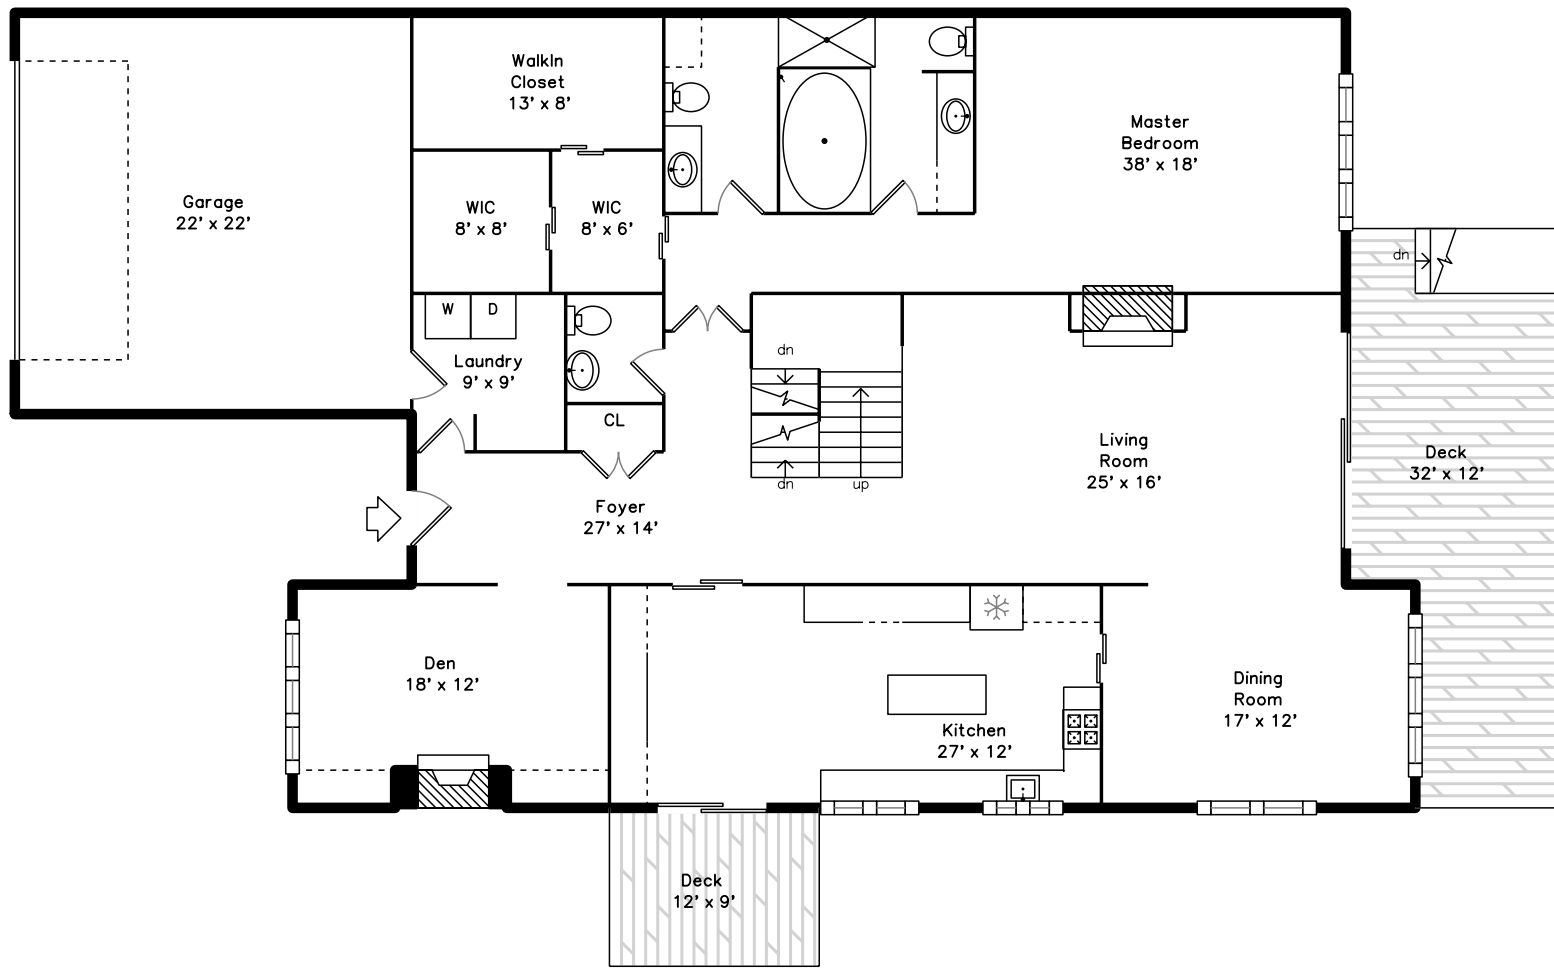

Upper

Lower

Main

202B Allandale Road
Chestnut Hill, MA 02467

PicturePlan by  vis-home

Measurements may not be 100% accurate.

Floor plans are provided for convenience only.

Room sizes are not used to calculate area.

Upper

Main

Lower

Outside

Outside

Indoor Pool

Outside

Outside

Living Room

Living Room

Dining Room

Kitchen

Kitchen

Kitchen

Kitchen

Den

Den

Master Bedroom

Master Bedroom

Master Bathroom

Master Bathroom

Deck

Deck

Hall