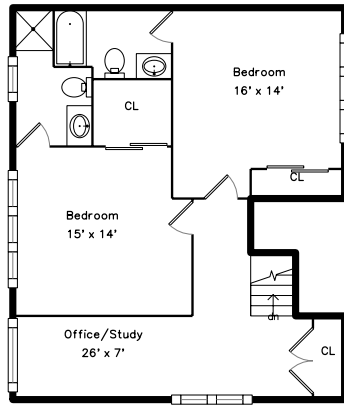

Upper

Lower

Main

202B Allandale Road
Chestnut Hill, MA 02467

PicturePlan by  vis-home

Measurements may not be 100% accurate.

Floor plans are provided for convenience only.

Room sizes are not used to calculate area.

Upper

Main

Lower

Outside

Outside

Indoor Pool

Outside

Outside

Living Room

Living Room

Dining Room

Kitchen

Kitchen

Kitchen

Kitchen

Den

Hall

Hall

Bedroom

Bedroom

Bathroom

Bedroom

Bathroom

Recreation Room