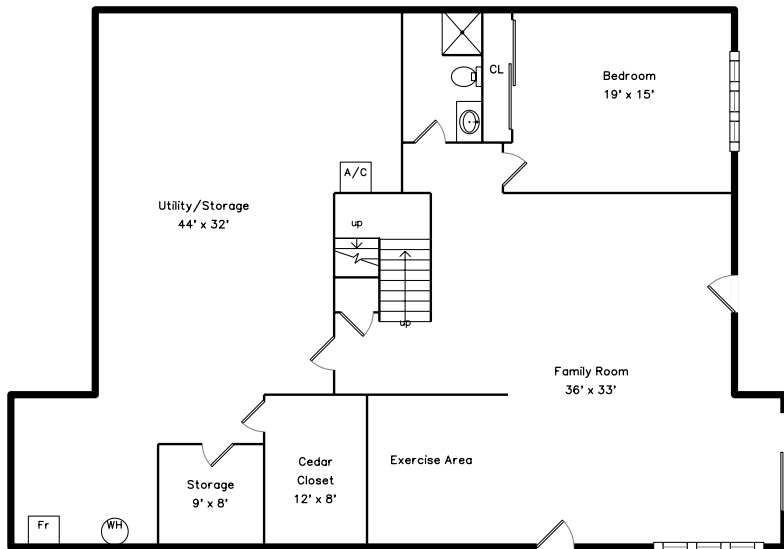

Upper

Lower

Main

202B Allandale Road
Chestnut Hill, MA 02467

PicturePlan by  vis-home

Measurements may not be 100% accurate.

Floor plans are provided for convenience only.

Room sizes are not used to calculate area.

Upper

Main

Lower

Outside

Outside

Indoor Pool

Outside

Outside

Living Room

Living Room

Dining Room

Kitchen

Kitchen

Kitchen

Kitchen

Den

Den

Master Bedroom

Master Bedroom

Master Bathroom

Master Bathroom

Deck

Deck

Hall