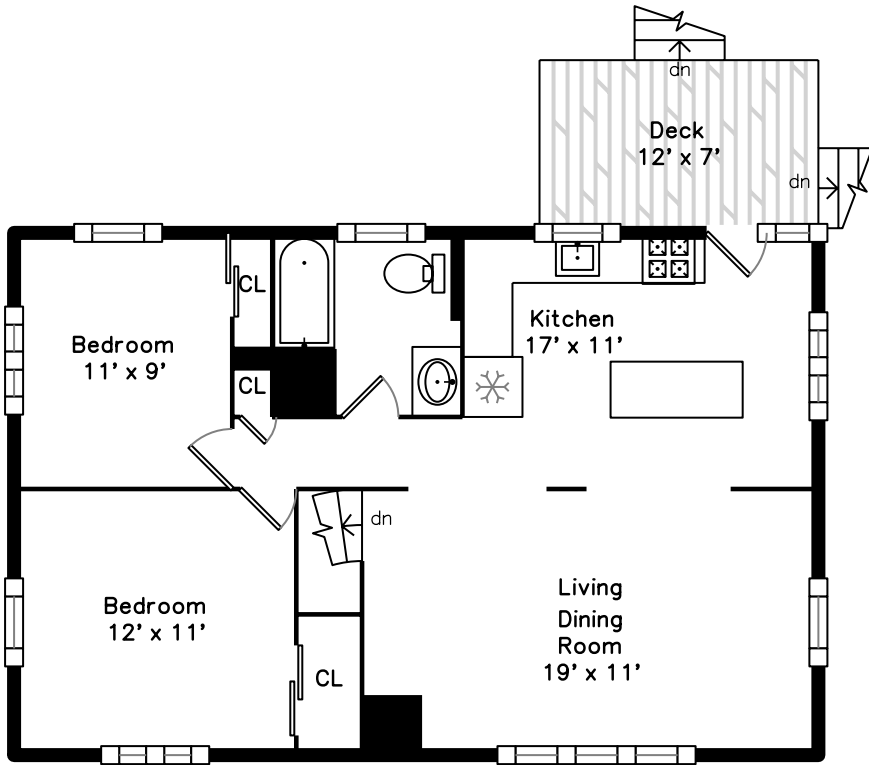

Upper

Main

169 Fenno Street  
Revere, MA 02151

PicturePlan by  vis-home

Measurements may not be 100% accurate.  
Floor plans are provided for convenience only.  
Room sizes are not used to calculate area.

# Upper

Master Bedroom

Master Bedroom

Master Bedroom

Master Bathroom

Living Dining Room

Living Dining Room

Living Dining Room

Living Dining Room

Living Dining Room

Living Dining Room

Living Dining Room

Kitchen

Kitchen

Kitchen

Kitchen

Kitchen