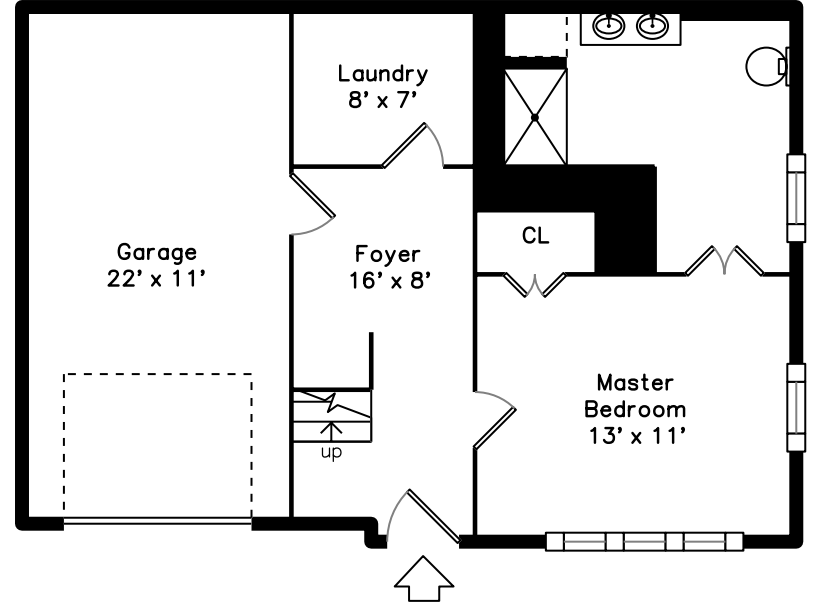

Upper

Main

169 Fenno Street  
Revere, MA 02151

PicturePlan by  vis-home

Measurements may not be 100% accurate.  
Floor plans are provided for convenience only.  
Room sizes are not used to calculate area.

# Upper

Master Bedroom

Master Bedroom

Master Bedroom

Master Bathroom

Living Dining Room

Living Dining Room

Living Dining Room

Living Dining Room