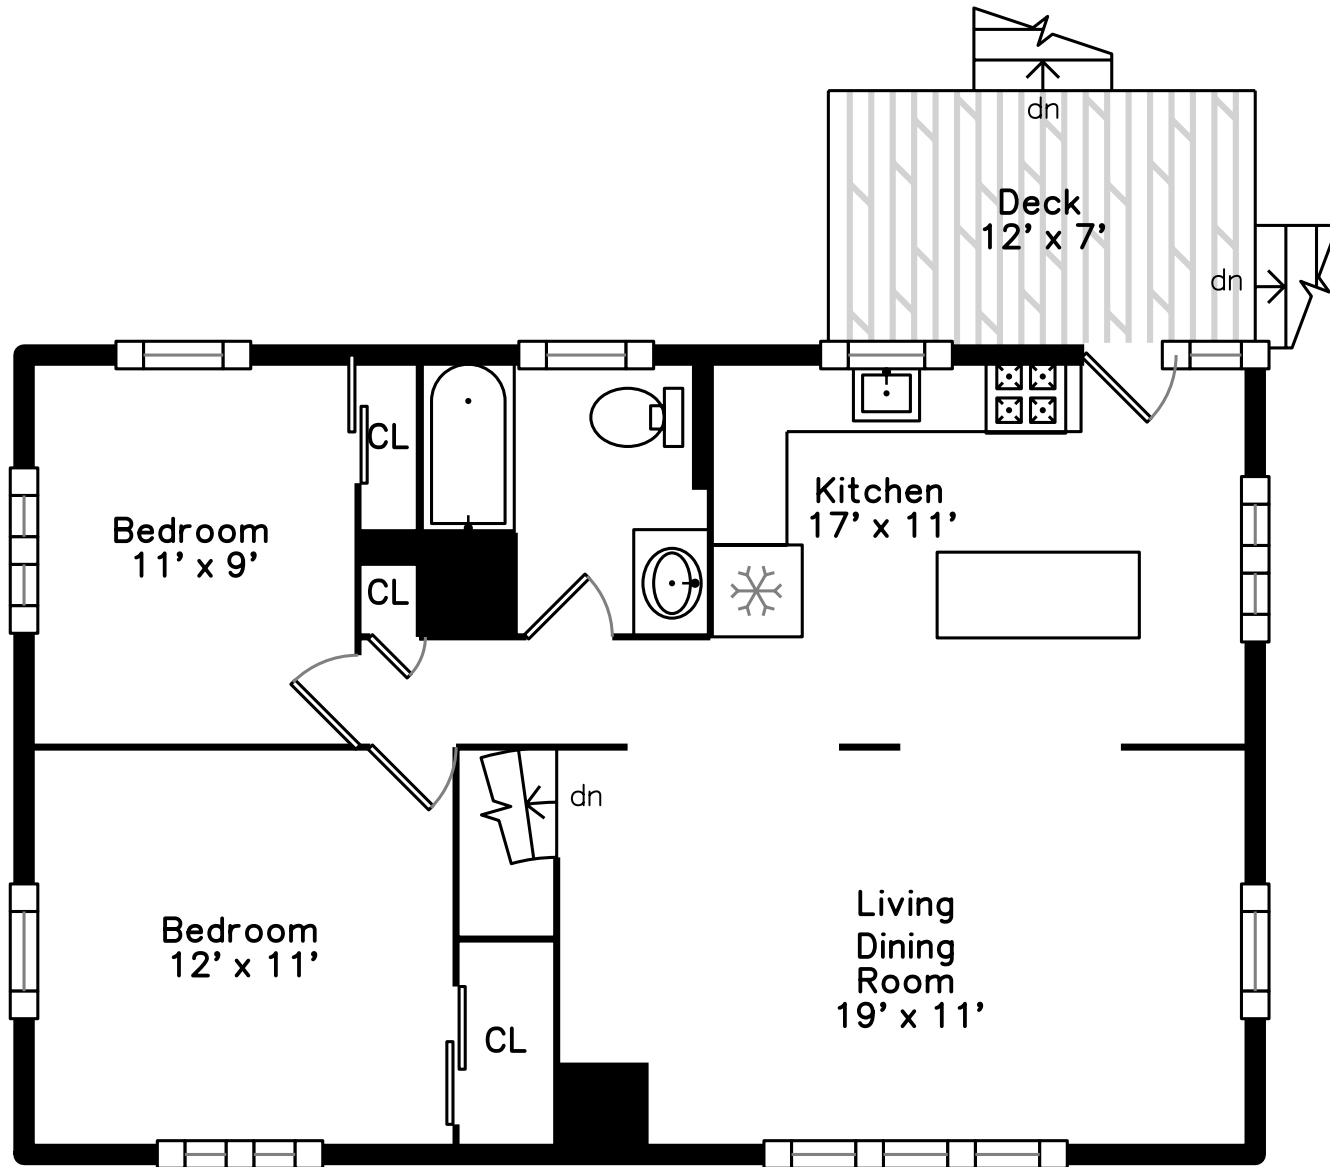

Upper

Main

169 Fenno Street  
Revere, MA 02151

PicturePlan by  vis-home

Measurements may not be 100% accurate.  
Floor plans are provided for convenience only.  
Room sizes are not used to calculate area.

# Upper

Master Bedroom

Master Bedroom

Master Bedroom

Master Bathroom

Living Dining Room

Living Dining Room

Living Dining Room

Living Dining Room

Living Dining Room

Living Dining Room

Living Dining Room

Kitchen

Kitchen

Kitchen

Kitchen

Kitchen