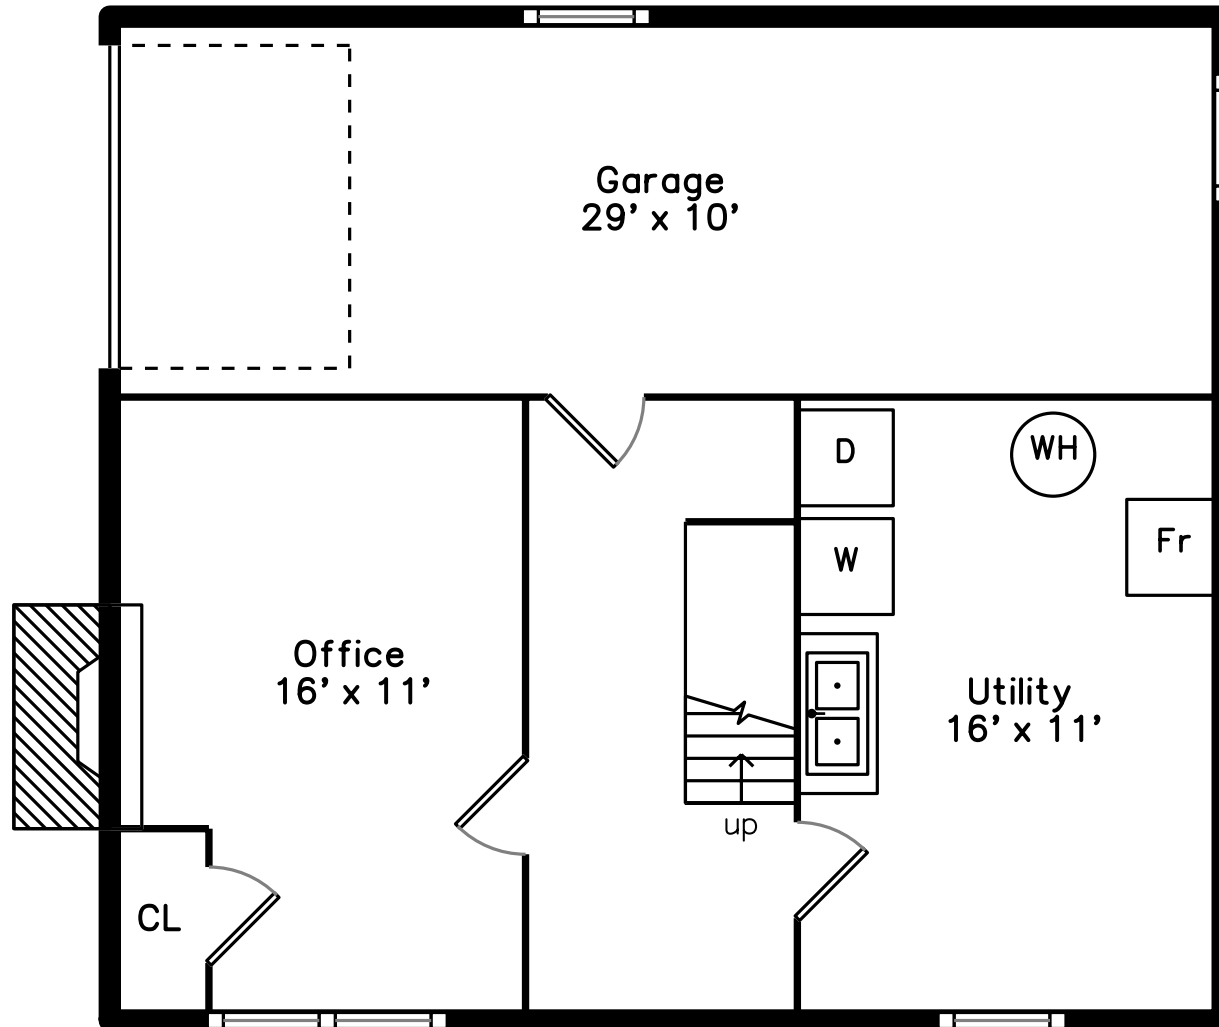

Upper

Basement

Main

30 Oakmont Road
Newton, MA 02459

PicturePlan by  vis-home

Measurements may not be 100% accurate.
Floor plans are provided for convenience only.
Room sizes are not used to calculate area.

Upper

Main

Basement

Outside

Outside

Outside

Outside

Outside

Foyer

Living Room

Living Room

Dining Room

Dining Room

Kitchen

Kitchen

Kitchen

Bedroom

Bedroom

Bathroom

Bedroom

Bedroom

Bedroom

Bedroom

Bathroom