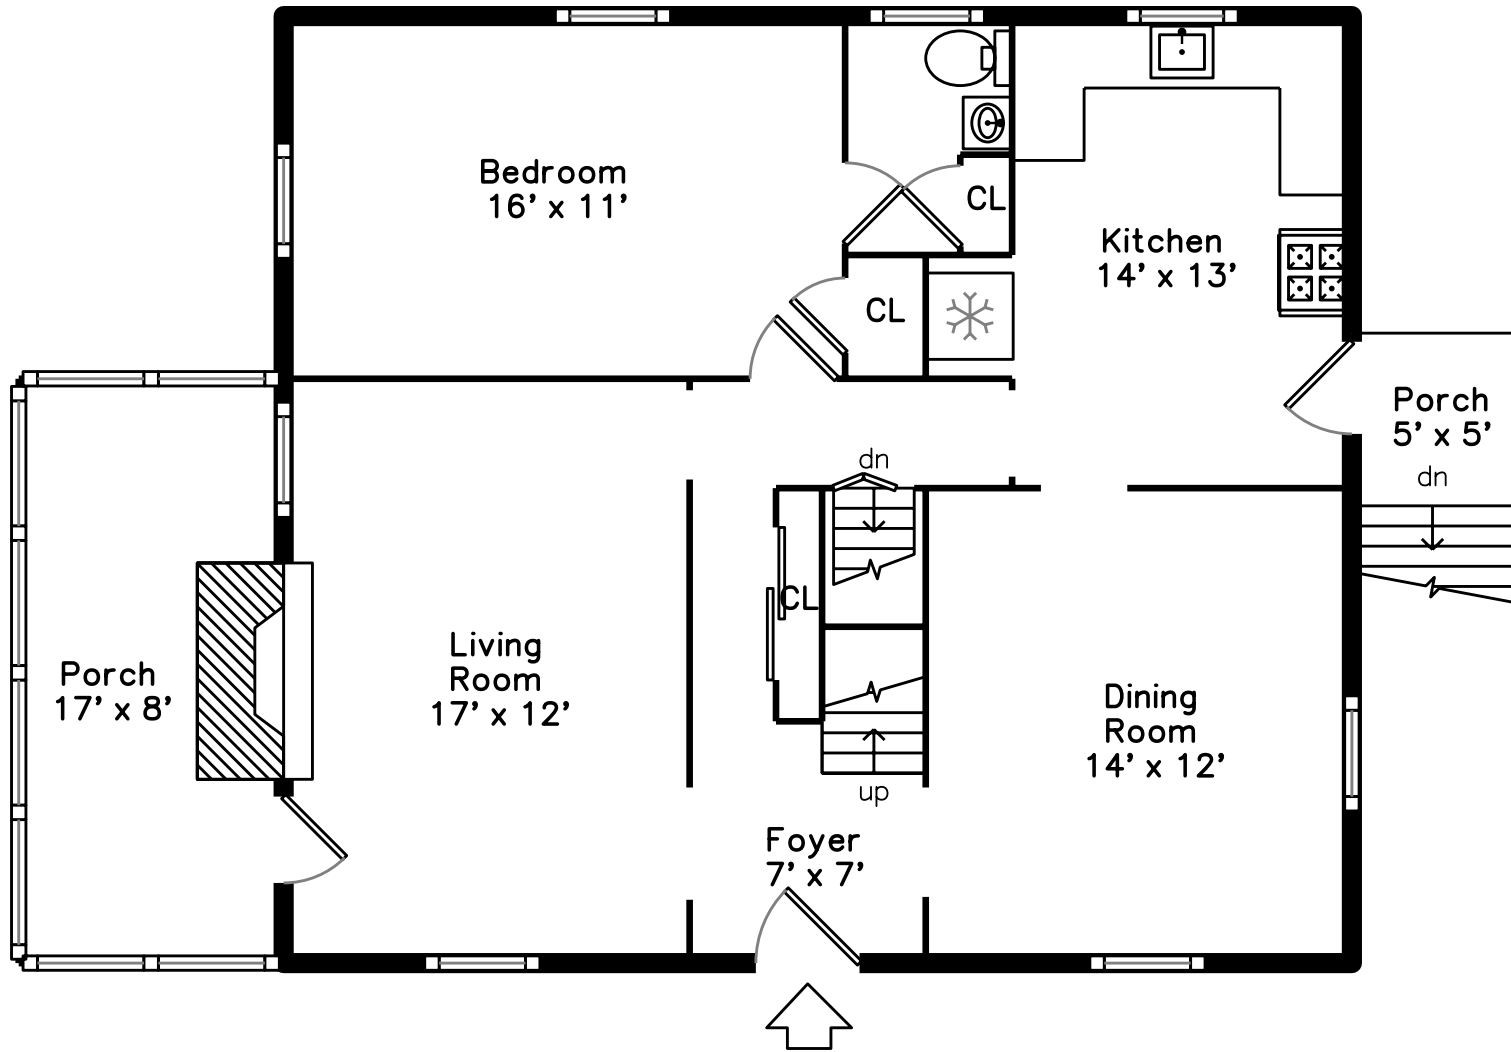

Upper

Basement

Main

30 Oakmont Road
Newton, MA 02459

PicturePlan by  vis-home

Measurements may not be 100% accurate.
Floor plans are provided for convenience only.
Room sizes are not used to calculate area.

Upper

Main

Basement

Outside

Outside

Outside

Outside

Outside

Foyer

Living Room

Living Room

Dining Room

Dining Room

Kitchen

Kitchen

Kitchen

Bedroom

Bedroom

Bathroom

Bedroom

Bedroom

Bedroom

Bedroom

Bathroom