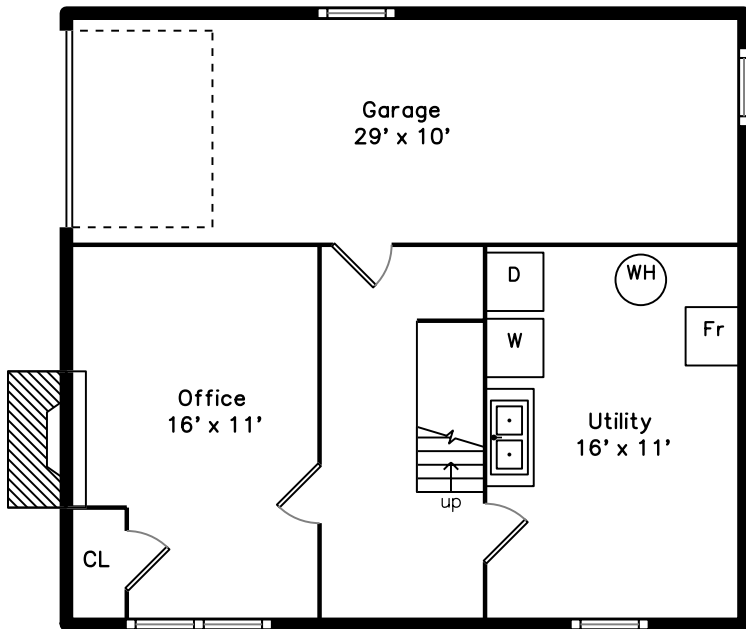

Upper

Basement

Main

30 Oakmont Road
Newton, MA 02459

PicturePlan by  vis-home

Measurements may not be 100% accurate.
Floor plans are provided for convenience only.
Room sizes are not used to calculate area.

Upper

Main

Basement

Outside

Outside

Outside

Outside

Outside

Foyer

Living Room

Living Room

Dining Room

Dining Room

Kitchen

Kitchen

Kitchen