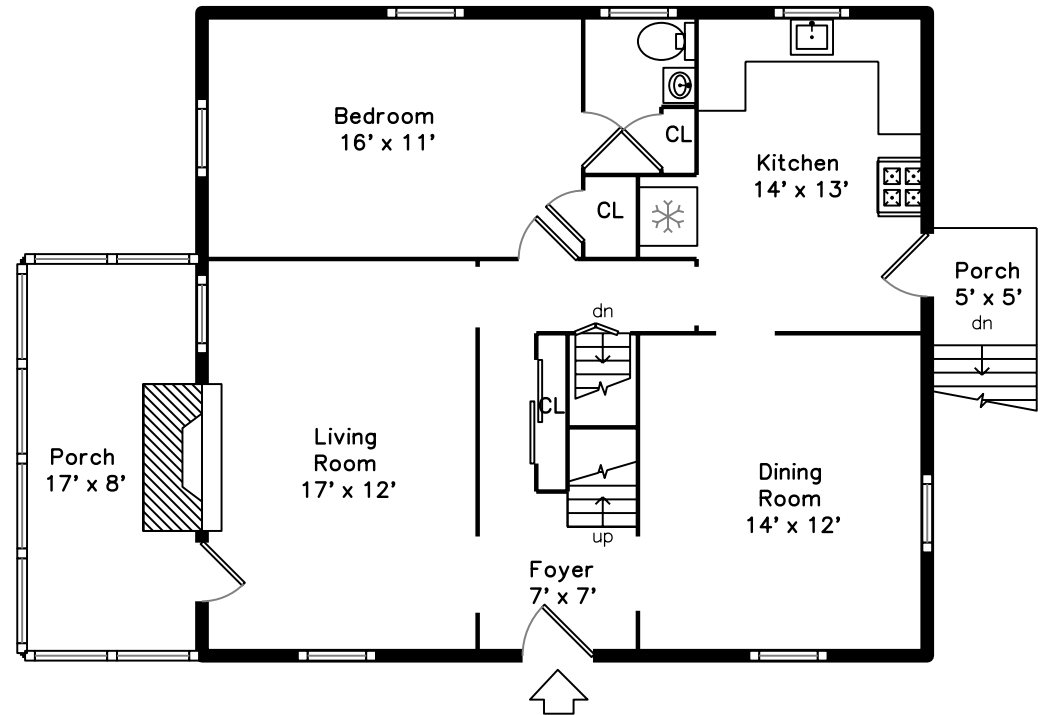

Upper

Basement

Main

30 Oakmont Road
Newton, MA 02459

PicturePlan by  vis-home

Measurements may not be 100% accurate.
Floor plans are provided for convenience only.
Room sizes are not used to calculate area.

Upper

Main

Basement

Outside

Outside

Outside

Outside

Outside

Foyer

Living Room

Living Room

Dining Room

Dining Room

Kitchen

Kitchen

Kitchen

Bedroom

Bedroom

Bathroom

Bedroom

Bedroom

Bedroom

Bedroom

Bathroom