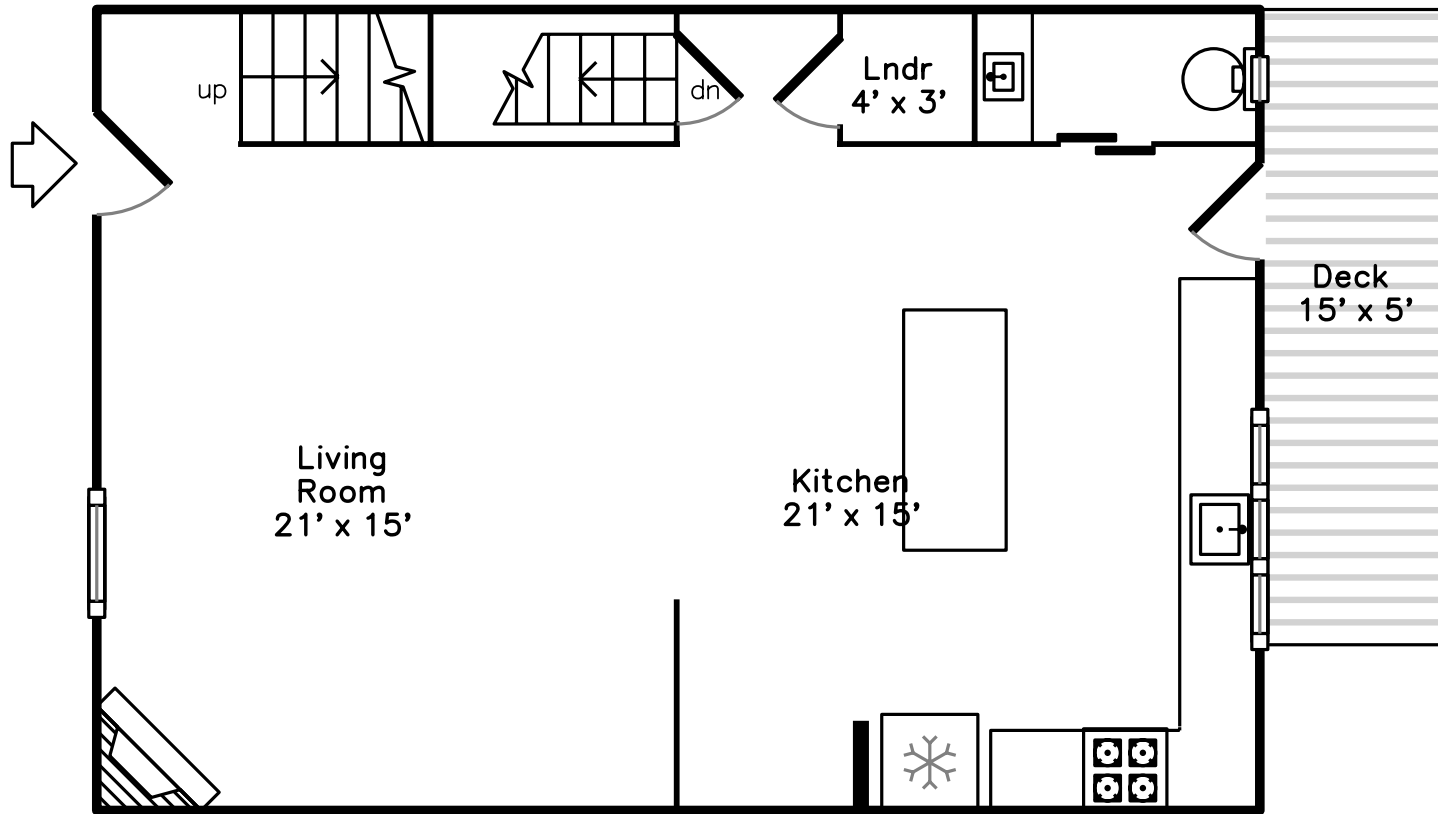

## 107 Myrtle Street Medford, MA 02155

PicturePlan(tm) by Vis-Home(C) 2016  
Measurements may not be 100% accurate.  
Floor plans are provided for convenience only.  
Room sizes are not used to calculate area.

# Main

Outside

Outside

Outside

Living Room

Living Room

Living Room

Kitchen/ Dining