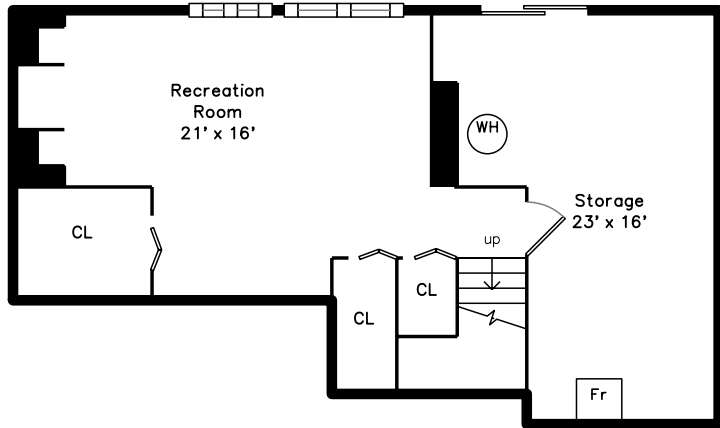

Upper

Lower

Main

12 Heather Hill Road  
Acton, MA 01720

PicturePlan by vis-home

Measurements may not be 100% accurate.  
Floor plans are provided for convenience only.  
Room sizes are not used to calculate area.

# Lower

Outside

Outside

Outside

Outside

Back

Living Room

Living Room

Living Room

Living Room

Dining Room

Dining Room

Kitchen

Kitchen

Kitchen

Kitchen