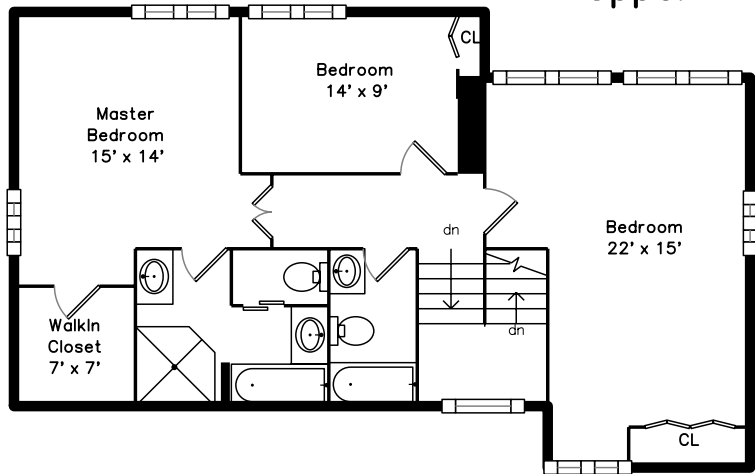

Upper

Lower

Main

12 Heather Hill Road  
Acton, MA 01720

PicturePlan by vis-home

Measurements may not be 100% accurate.  
Floor plans are provided for convenience only.  
Room sizes are not used to calculate area.

# Upper

# Lower

Outside

Outside

Outside

Outside

Back

Living Room

Living Room

Living Room

Living Room

Dining Room

Dining Room

Kitchen

Kitchen

Kitchen

Kitchen