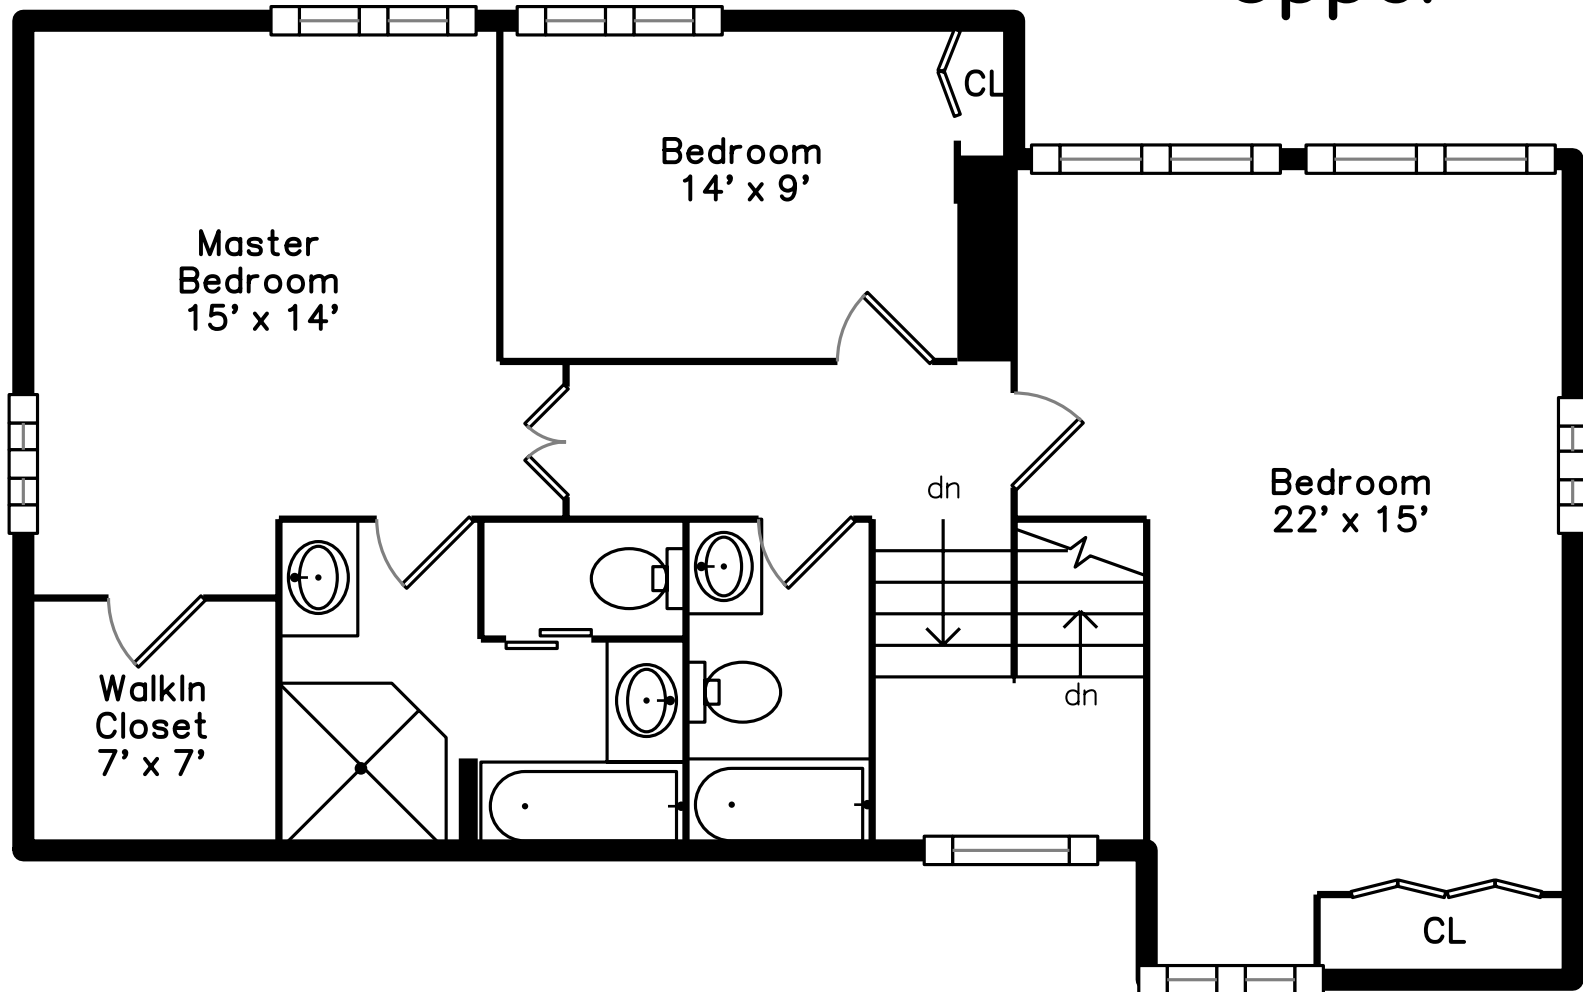

Upper

Lower

Main

12 Heather Hill Road  
Acton, MA 01720

PicturePlan by vis-home

Measurements may not be 100% accurate.  
Floor plans are provided for convenience only.  
Room sizes are not used to calculate area.

# Lower

Outside

Outside

Outside

Outside

Back

Living Room

Living Room

Living Room

Living Room

Dining Room

Dining Room

Kitchen

Kitchen

Kitchen

Kitchen

Master Bedroom

Master Bathroom

Master Bathroom

Master Bathroom

Bedroom

Bathroom

Recreation Room

Recreation Room