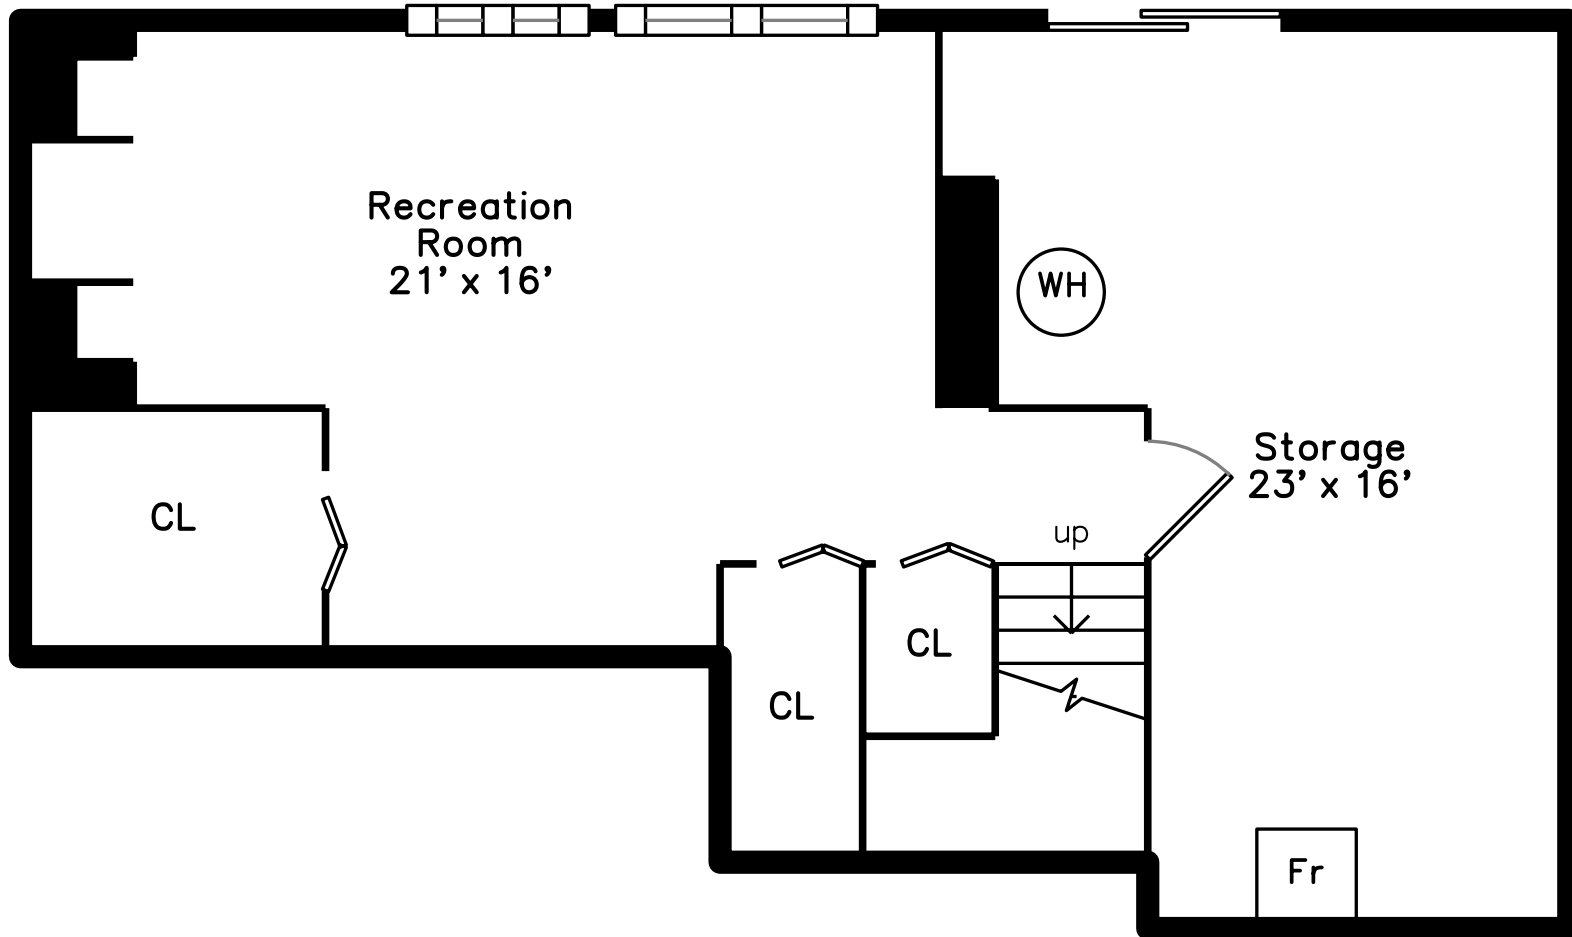

Upper

Lower

Main

12 Heather Hill Road  
Acton, MA 01720

PicturePlan by vis-home

Measurements may not be 100% accurate.  
Floor plans are provided for convenience only.  
Room sizes are not used to calculate area.

# Lower

Outside

Outside

Outside

Outside

Back

Living Room

Living Room

Living Room

Living Room

Dining Room

Dining Room

Kitchen

Kitchen

Kitchen

Kitchen

Master Bedroom

Master Bathroom

Master Bathroom

Master Bathroom

Bedroom

Bathroom

Recreation Room

Recreation Room