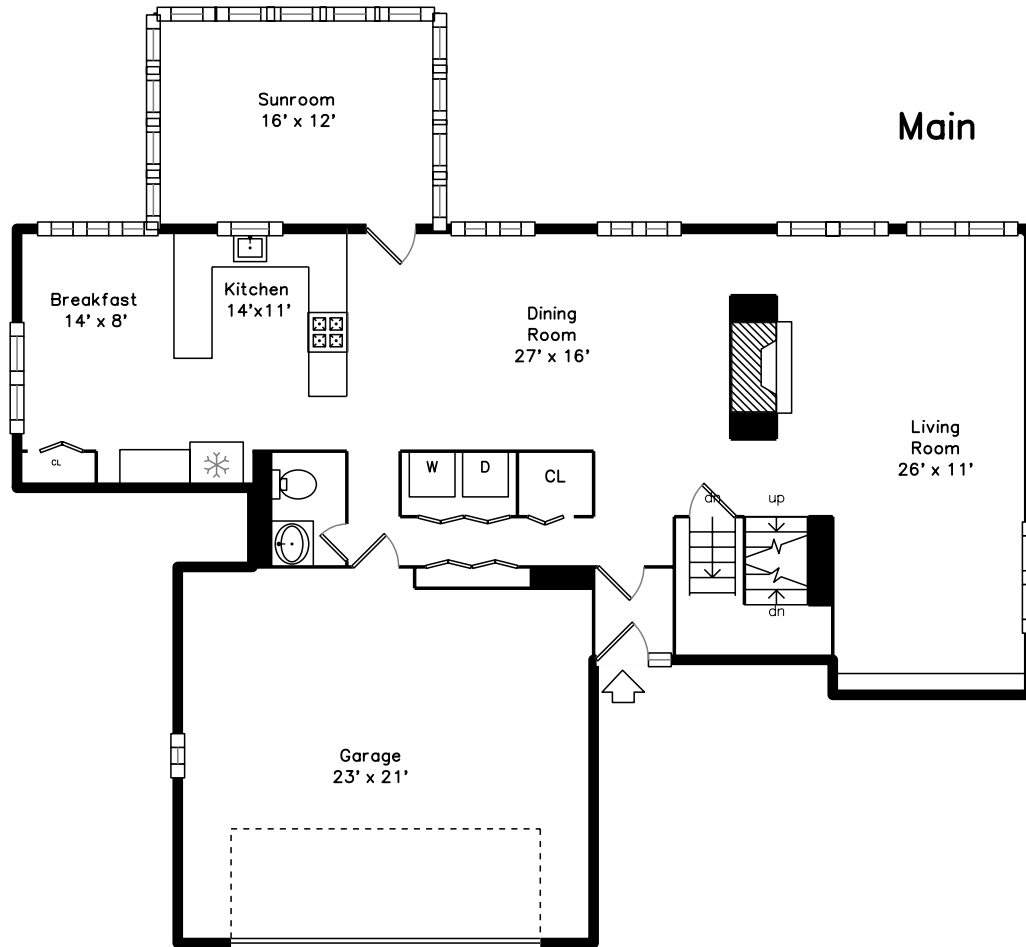

Upper

Lower

Main

12 Heather Hill Road  
Acton, MA 01720

PicturePlan by vis-home

Measurements may not be 100% accurate.  
Floor plans are provided for convenience only.  
Room sizes are not used to calculate area.

# Upper

# Lower

Outside

Outside

Outside

Outside

Back

Living Room

Living Room

Living Room

Living Room

Dining Room

Dining Room

Kitchen

Kitchen

Kitchen

Kitchen