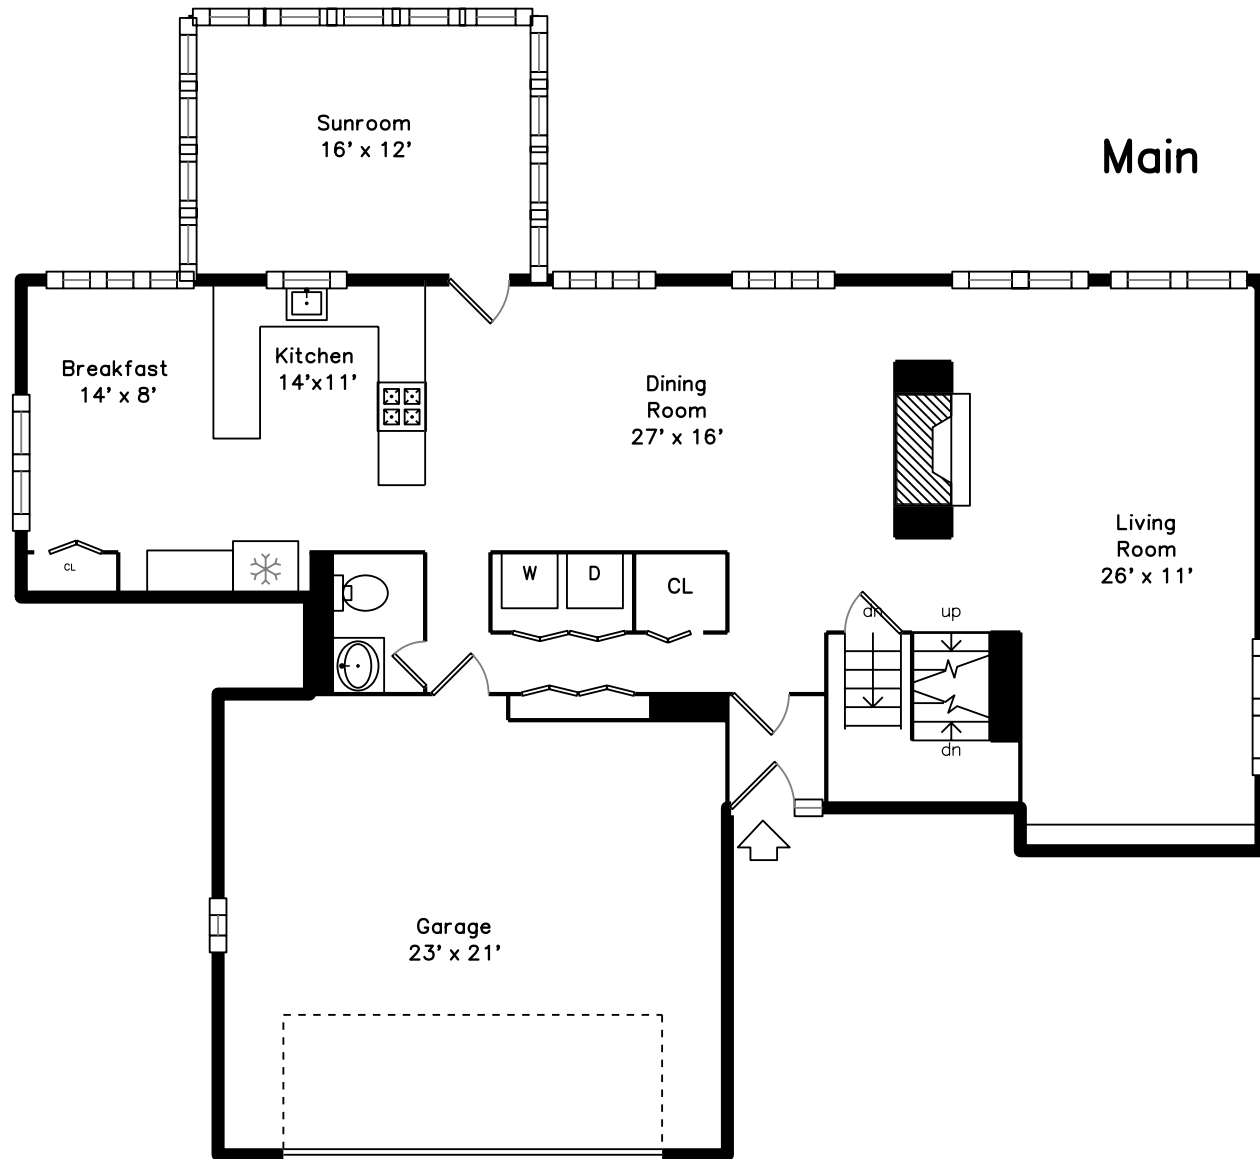

Upper

Lower

Main

12 Heather Hill Road  
Acton, MA 01720

PicturePlan by vis-home

Measurements may not be 100% accurate.  
Floor plans are provided for convenience only.  
Room sizes are not used to calculate area.

# Lower

Outside

Outside

Outside

Outside

Back

Living Room

Living Room

Living Room

Living Room

Dining Room

Dining Room

Kitchen

Kitchen

Kitchen

Kitchen

Master Bedroom

Master Bathroom

Master Bathroom

Master Bathroom

Bedroom

Bathroom

Recreation Room

Recreation Room