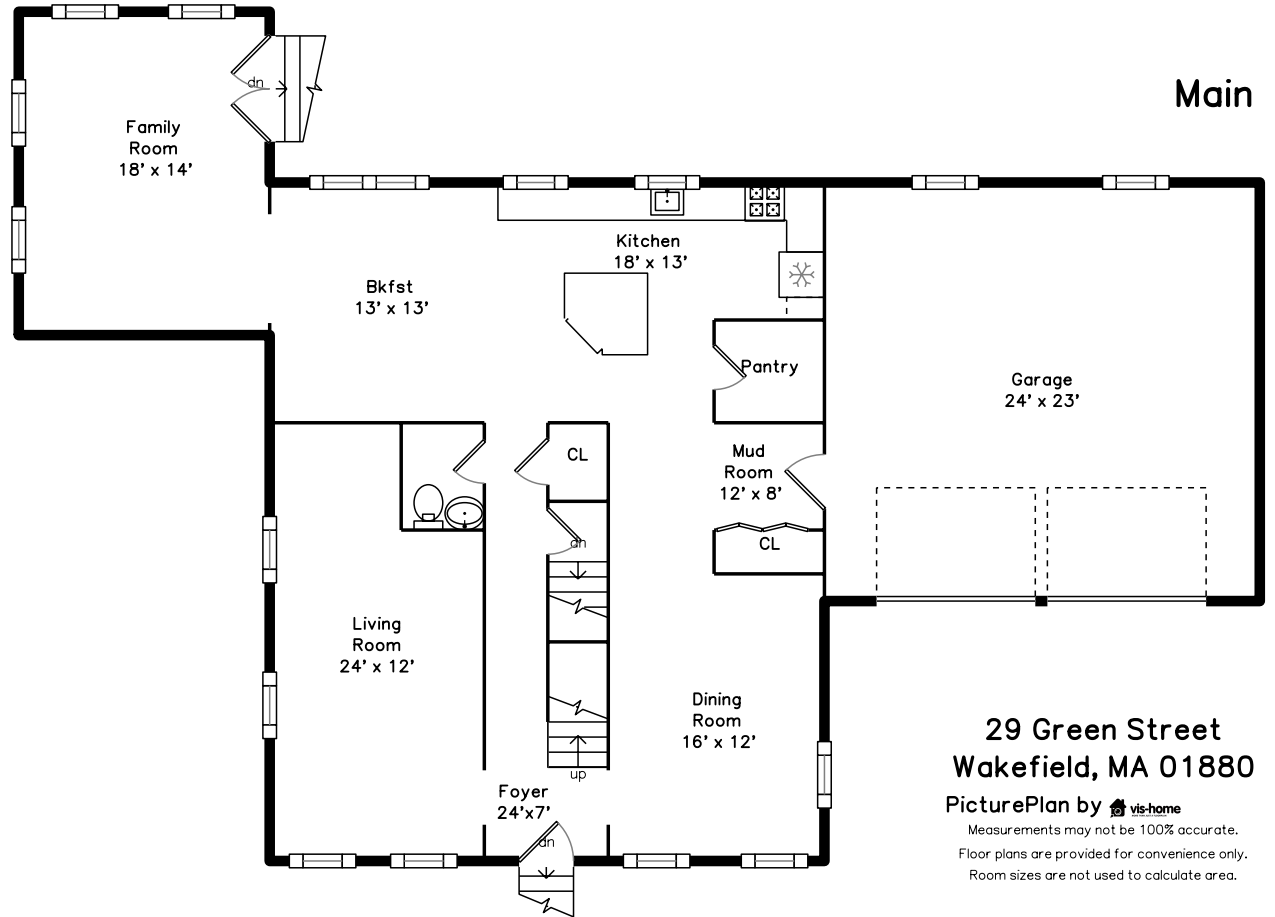

Upper

Main

29 Green Street
Wakefield, MA 01880

PicturePlan by  vis-home
Measurements may not be 100% accurate.
Floor plans are provided for convenience only.
Room sizes are not used to calculate area.

Upper

Living Room

Living Room

Dining Room

Dining Room

Kitchen

Kitchen

Breakfast

Breakfast

Family Room

Family Room

Mud Room

Hall

Bedroom

Bedroom

Bedroom

Master Bedroom

Master Bedroom

WalkInCloset

Bathroom

Master Bathroom

Master Bathroom

Laundry