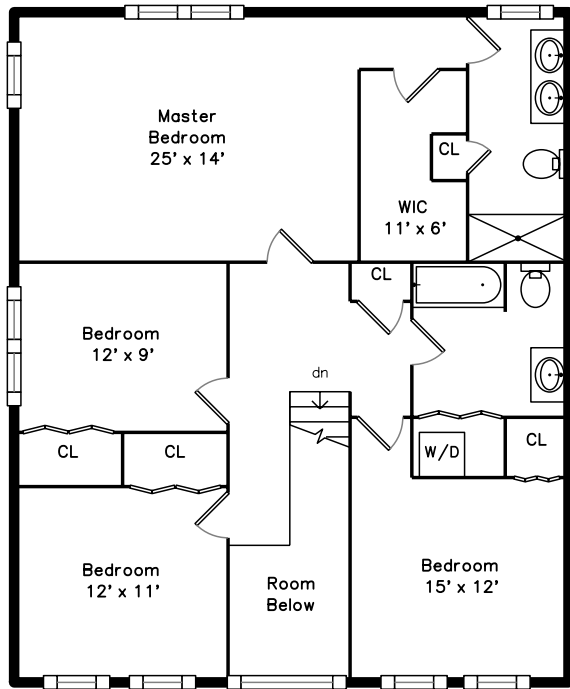

Upper

Main

29 Green Street
Wakefield, MA 01880

PicturePlan by  vis-home
Measurements may not be 100% accurate.
Floor plans are provided for convenience only.
Room sizes are not used to calculate area.

Upper

Living Room

Living Room

Dining Room

Dining Room

Kitchen

Kitchen

Breakfast

Breakfast

Family Room

Family Room

Mud Room

Hall

Bedroom

Bedroom

Bedroom

Master Bedroom

Master Bedroom

WalkInCloset

Bathroom

Master Bathroom

Master Bathroom

Laundry