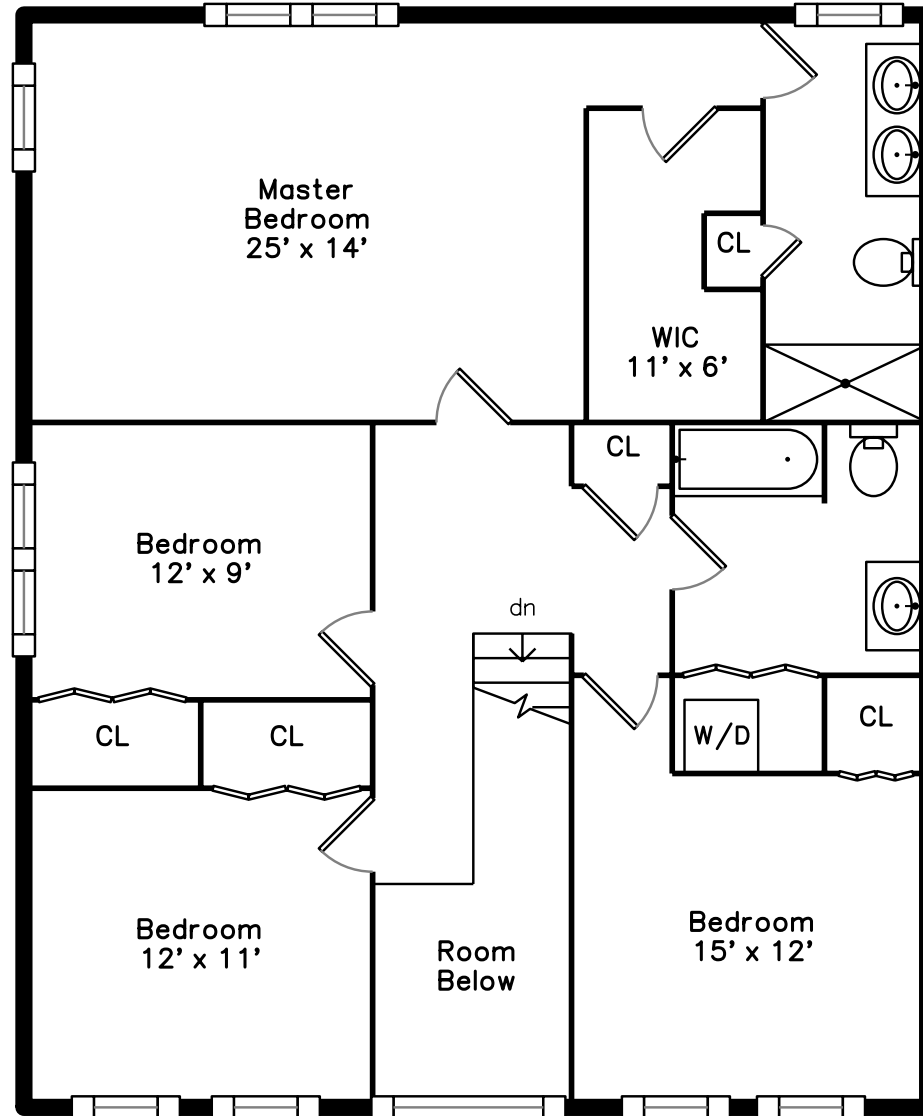

Upper

Main

29 Green Street
Wakefield, MA 01880

PicturePlan by  vis-home
Measurements may not be 100% accurate.
Floor plans are provided for convenience only.
Room sizes are not used to calculate area.

Upper

Living Room

Living Room

Dining Room

Dining Room

Kitchen

Kitchen

Breakfast

Breakfast

Family Room

Family Room

Mud Room

Hall

Bedroom

Bedroom

Bedroom

Master Bedroom

Master Bedroom

WalkInCloset

Bathroom

Master Bathroom

Master Bathroom

Laundry