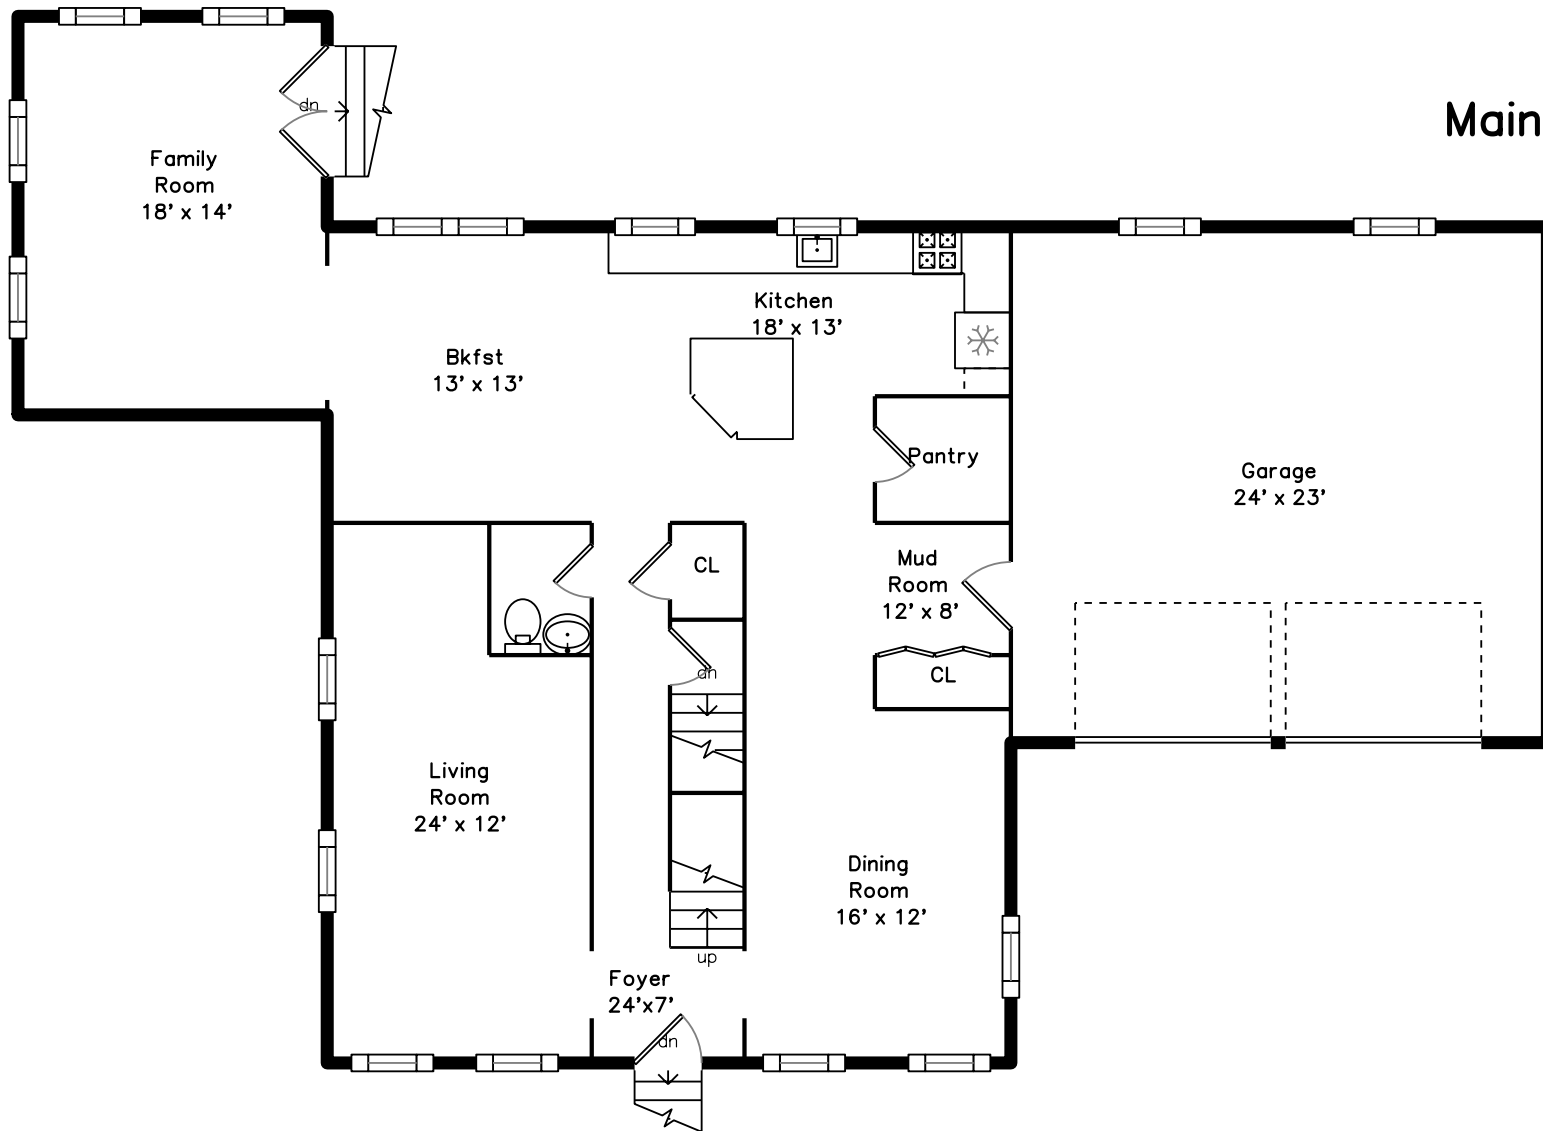

Upper

Main

29 Green Street
Wakefield, MA 01880

PicturePlan by  vis-home
Measurements may not be 100% accurate.
Floor plans are provided for convenience only.
Room sizes are not used to calculate area.

Upper

Living Room

Living Room

Dining Room

Dining Room

Kitchen

Kitchen

Breakfast

Breakfast

Family Room

Family Room

Mud Room

Hall

Bedroom

Bedroom

Bedroom

Master Bedroom

Master Bedroom

WalkInCloset

Bathroom

Master Bathroom

Master Bathroom

Laundry