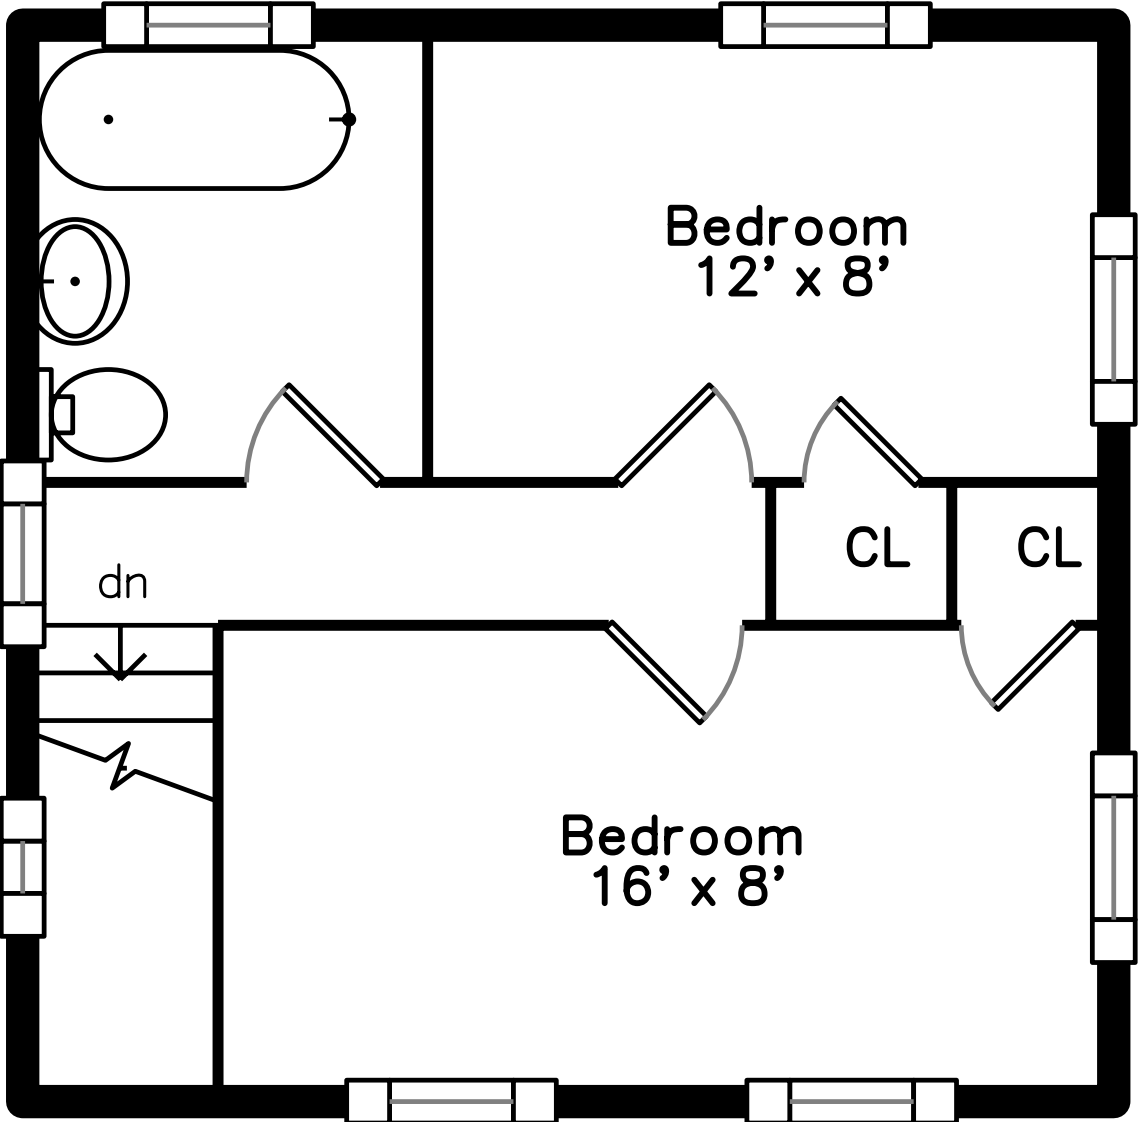

Upper

Main

40 Sutherland Rd
Arlington, MA 02477

PicturePlan by  vis-home
Measurements may not be 100% accurate.
Floor plans are provided for convenience only.
Room sizes are not used to calculate area.

Upper

Main

Outside

Outside

Outside

Outside

Outside

Outside

Living Room

Living Room

Living Room

Dining Room

Kitchen

Kitchen

Kitchen

Bedroom

Bedroom

Bedroom

Bedroom

Bathroom

Bathroom