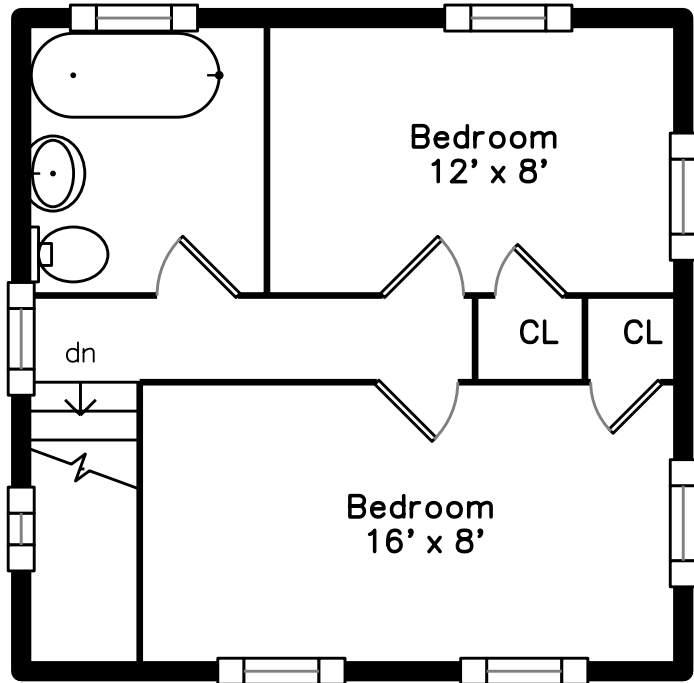

Upper

Main

40 Sutherland Rd
Arlington, MA 02477

PicturePlan by  vis-home
Measurements may not be 100% accurate.
Floor plans are provided for convenience only.
Room sizes are not used to calculate area.

Upper

Main

Outside

Outside

Outside

Outside

Outside

Outside

Living Room

Living Room

Living Room

Dining Room

Kitchen

Kitchen

Kitchen

Bedroom

Bedroom

Bedroom

Bedroom

Bathroom

Bathroom