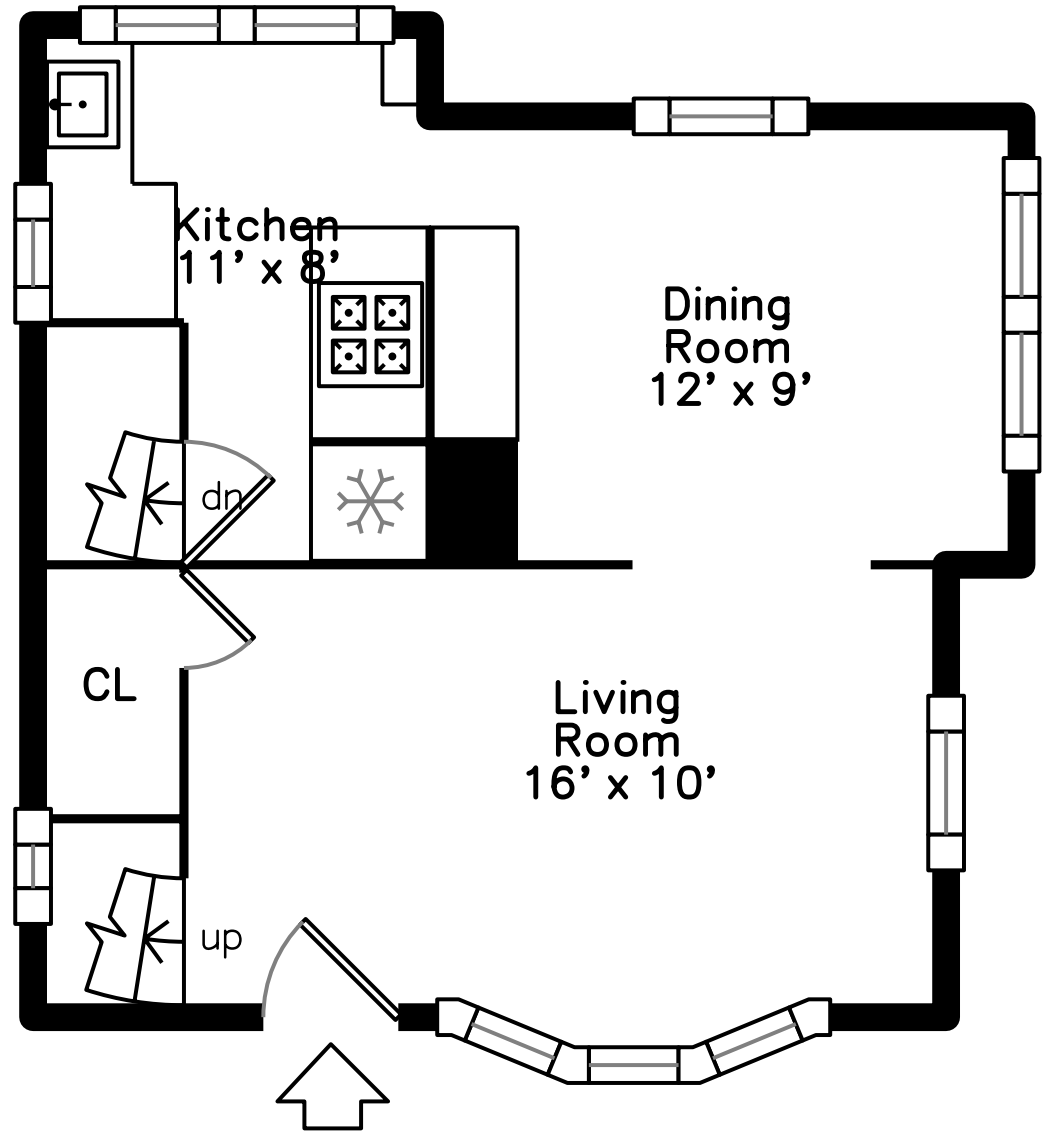

Upper

Main

40 Sutherland Rd
Arlington, MA 02477

PicturePlan by  vis-home
Measurements may not be 100% accurate.
Floor plans are provided for convenience only.
Room sizes are not used to calculate area.

Upper

Main

Outside

Outside

Outside

Outside

Outside

Outside

Living Room

Living Room

Living Room

Dining Room

Kitchen

Kitchen

Kitchen

Bedroom

Bedroom

Bedroom

Bedroom

Bathroom

Bathroom