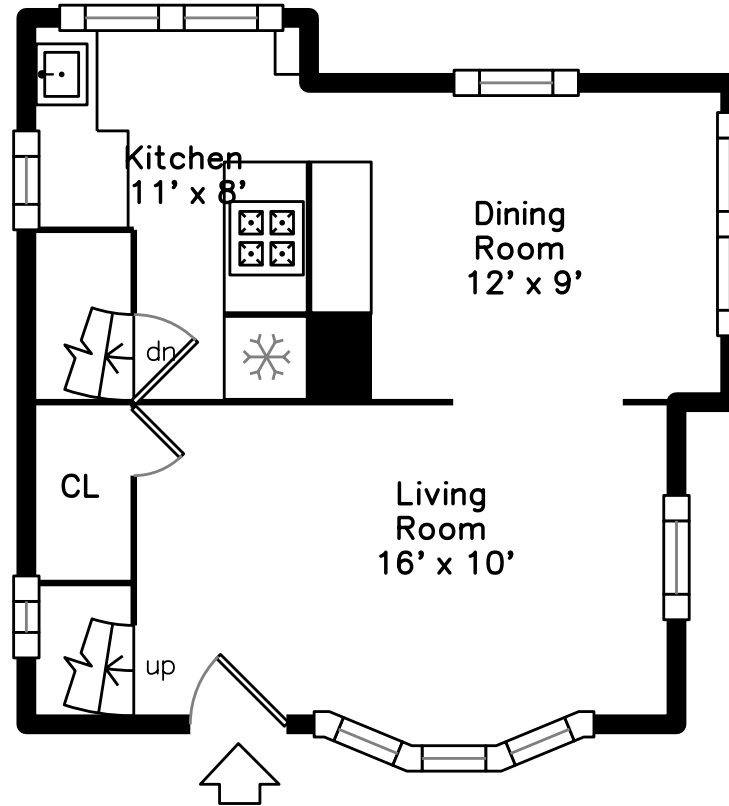

Upper

Main

40 Sutherland Rd
Arlington, MA 02477

PicturePlan by  vis-home
Measurements may not be 100% accurate.
Floor plans are provided for convenience only.
Room sizes are not used to calculate area.

Upper

Main

Outside

Outside

Outside

Outside

Outside

Outside

Living Room

Living Room

Living Room

Dining Room

Kitchen

Kitchen

Kitchen

Bedroom

Bedroom

Bedroom

Bedroom

Bathroom

Bathroom