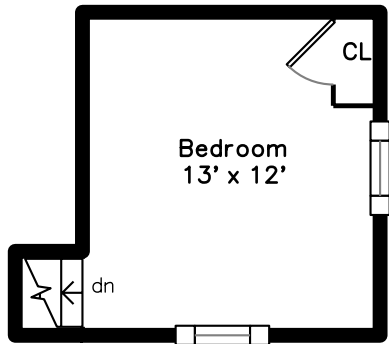

Upper

Main

71 Winslow Avenue
Somerville, MA 02144

PicturePlan by  vis-home
Measurements may not be 100% accurate.
Floor plans are provided for convenience only.
Room sizes are not used to calculate area.

Living Room

Living Room

Living Room

Dining Room

Dining Room

Kitchen

Kitchen

Kitchen

Bedroom