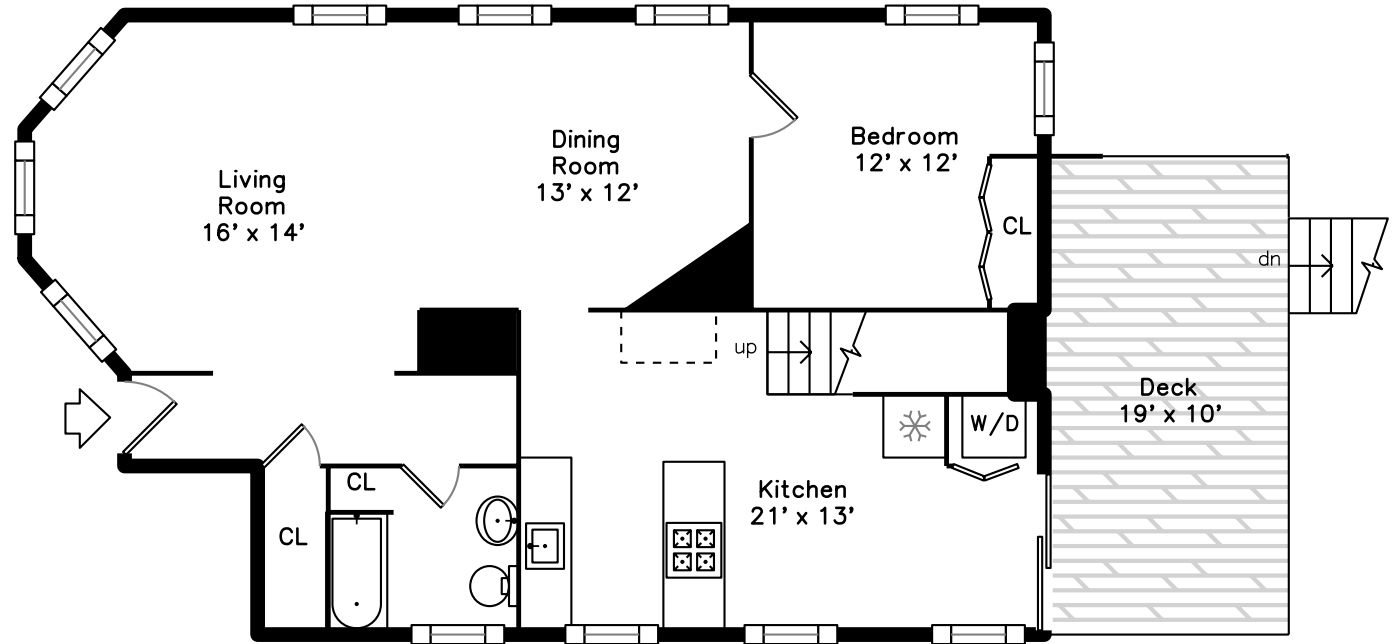

Upper

Main

71 Winslow Avenue
Somerville, MA 02144

PicturePlan by  vis-home
Measurements may not be 100% accurate.
Floor plans are provided for convenience only.
Room sizes are not used to calculate area.

Living Room

Living Room

Living Room

Dining Room

Dining Room

Kitchen

Kitchen

Kitchen

Kitchen

Kitchen

Kitchen

Laundry

Bedroom

Bedroom

Bathroom

Deck

Bedroom