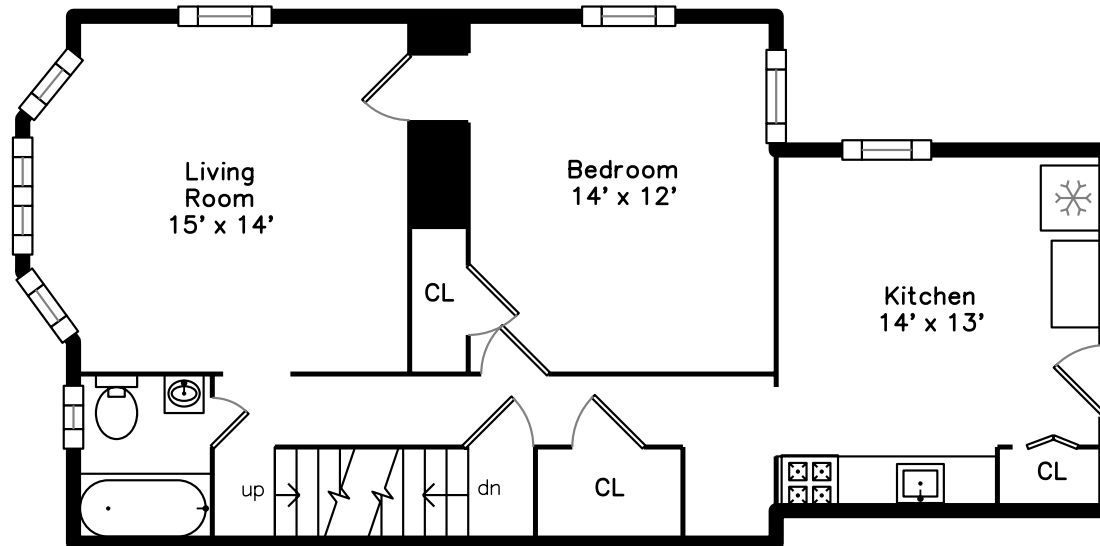

Upper

Main

330 Elliot Street #2
Newton, MA 02464

PicturePlan by  vis-home

Measurements may not be 100% accurate.
Floor plans are provided for convenience only.
Room sizes are not used to calculate area.

Upper

Main

Outside

Outside

Outside

Outside

Deck

Deck

Living Room

Living Room

Living Room

Living Room

Kitchen

Kitchen

Kitchen

Kitchen

Kitchen

Bedroom

Bedroom

Bedroom

Bedroom

Bathroom

Bathroom

Bathroom

Bedroom