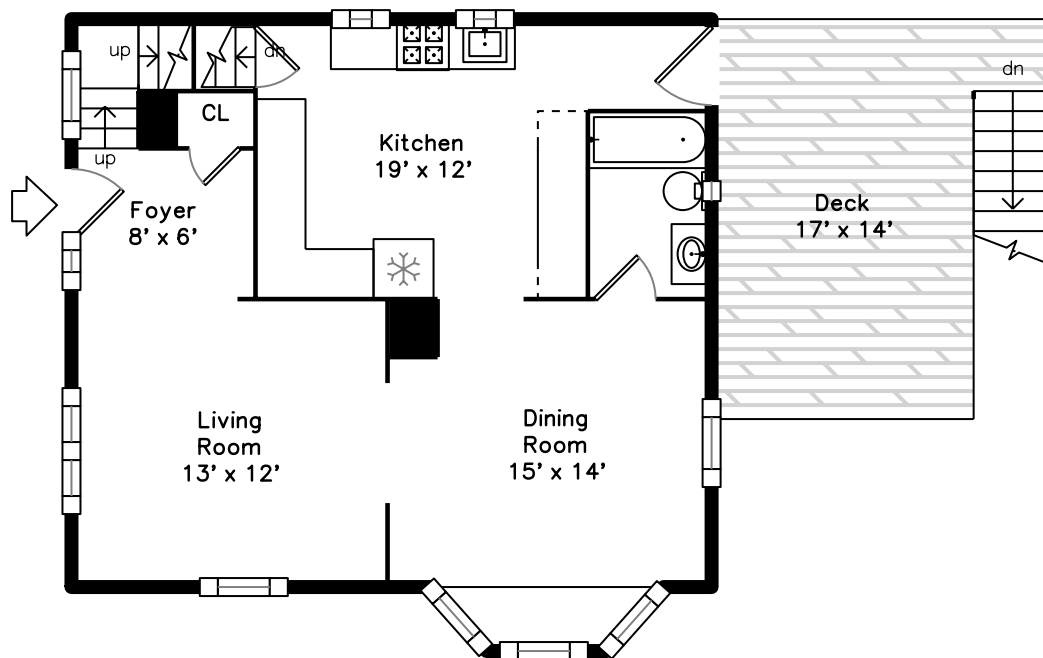

Upper

Main

8 Irvington Street
Brockton, MA 02301

PicturePlan by  vis-home
Measurements may not be 100% accurate.
Floor plans are provided for convenience only.
Room sizes are not used to calculate area.

Upper

Deck

Foyer

Living Room

Living Room

Dining Room

Kitchen

Kitchen

Kitchen

Bathroom

Bedroom

Bedroom

Bedroom

Bathroom

Bedroom

Bathroom