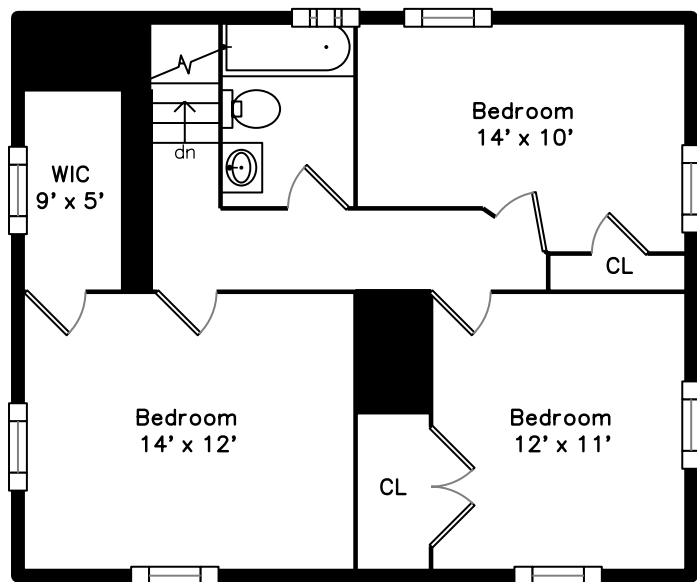

Upper

Main

8 Irvington Street
Brockton, MA 02301

PicturePlan by  vis-home
Measurements may not be 100% accurate.
Floor plans are provided for convenience only.
Room sizes are not used to calculate area.

Upper

Deck

Foyer

Living Room

Living Room

Dining Room

Kitchen

Kitchen

Kitchen

Bathroom

Bedroom

Bedroom

Bedroom

Bathroom

Bedroom

Bathroom