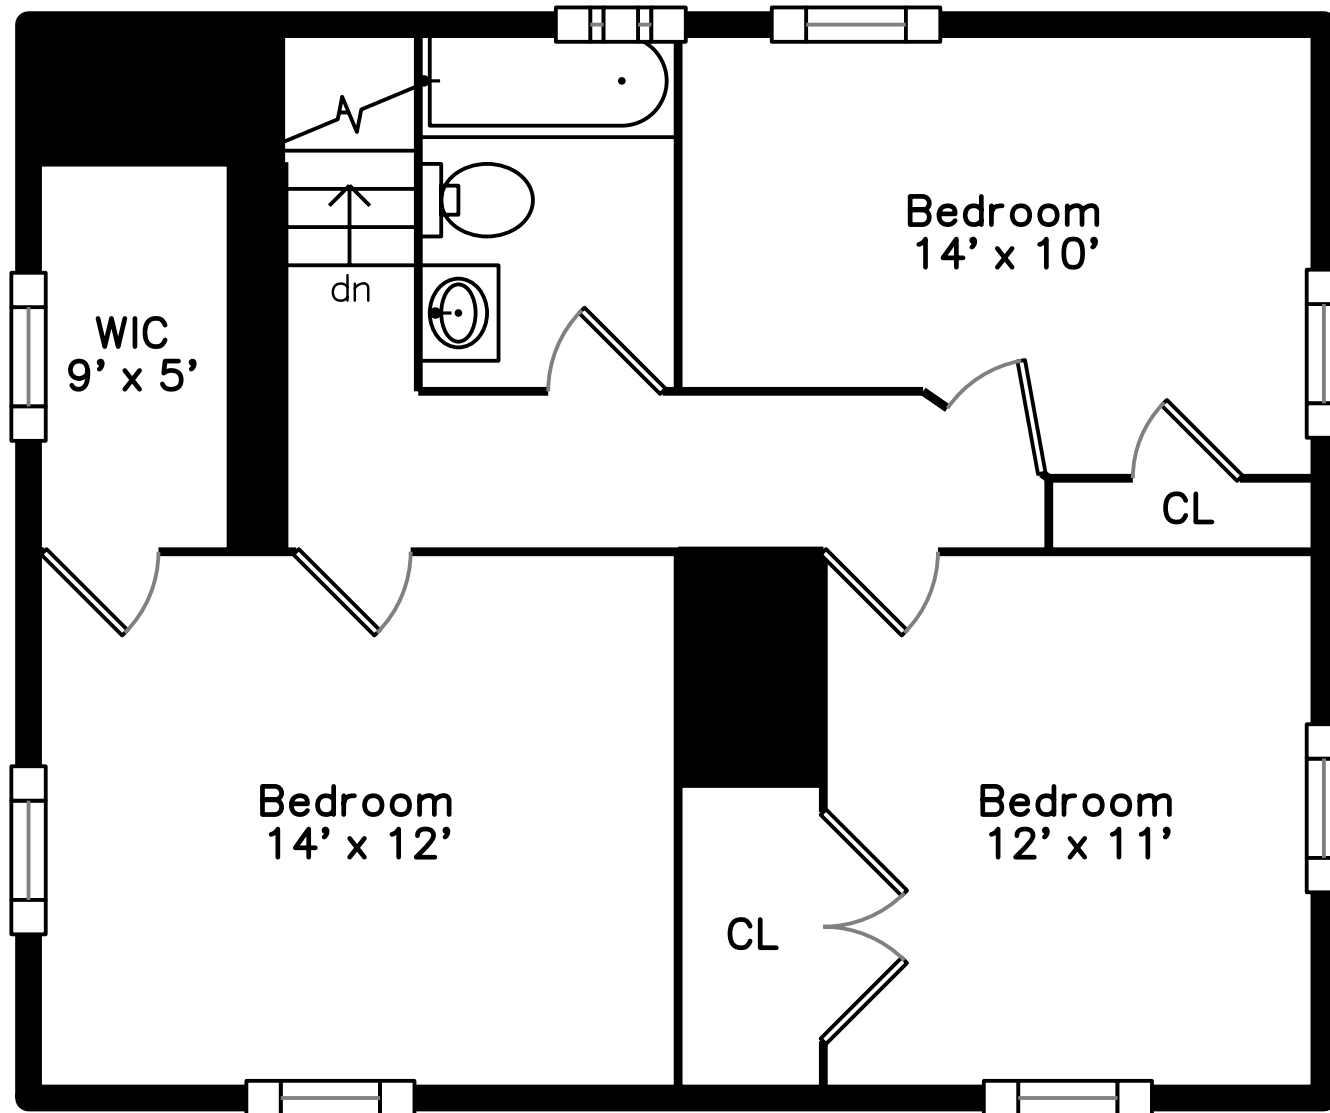

Upper

Main

8 Irvington Street
Brockton, MA 02301

PicturePlan by  vis-home
Measurements may not be 100% accurate.
Floor plans are provided for convenience only.
Room sizes are not used to calculate area.

Upper

Deck

Foyer

Living Room

Living Room

Dining Room

Kitchen

Kitchen

Kitchen

Bathroom

Bedroom

Bedroom

Bedroom

Bathroom

Bedroom

Bathroom