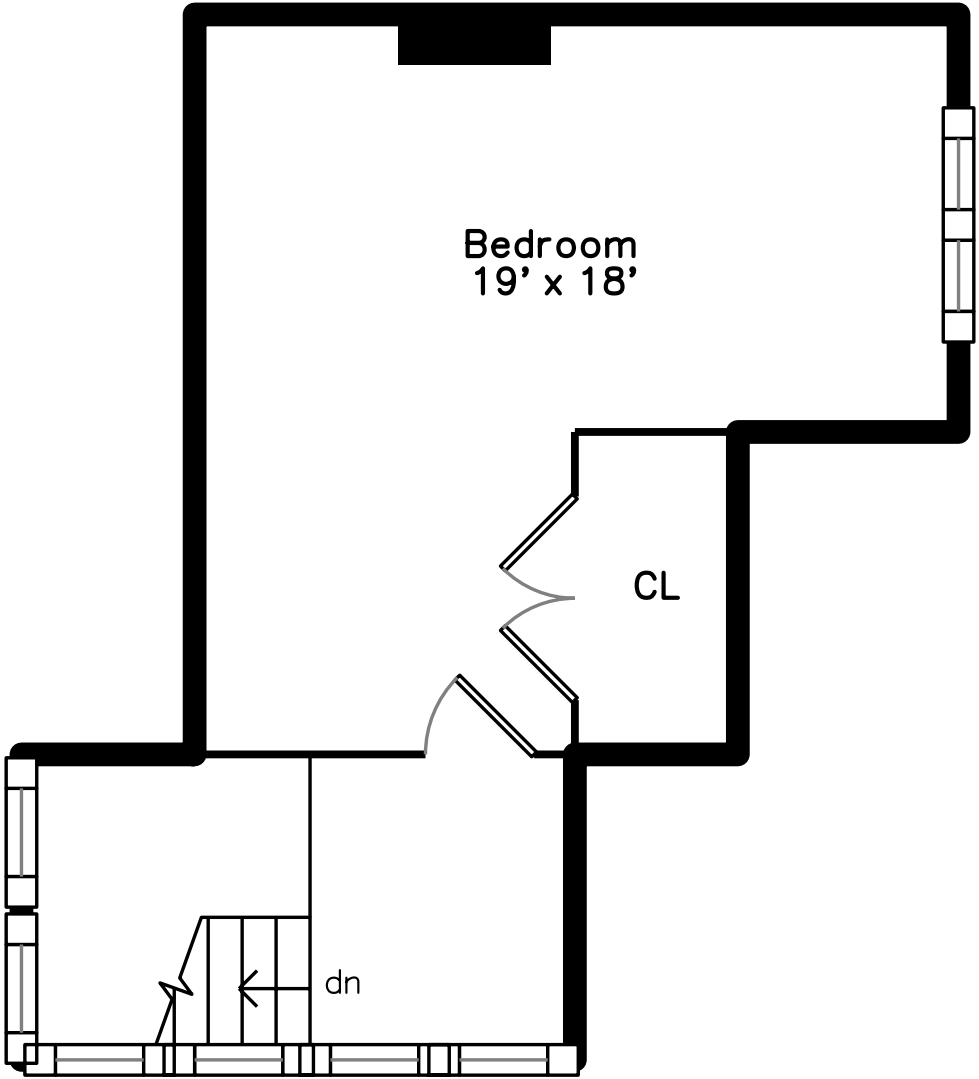

Top

Main

Upper

Basement

524 Auburn Street #524
Auburndale, MA 02466

PicturePlan by vis-home

Measurements may not be 100% accurate.
Floor plans are provided for convenience only.
Room sizes are not used to calculate area.

Top

Upper

Main

Basement

Outside

Outside

Backyard

Backyard

Living Room

Living Room

Living Room

Dining Room

Dining Room

Dining Room

Kitchen

Kitchen

Master Bathroom

Laundry

Hall

Bedroom

Bedroom

Utility