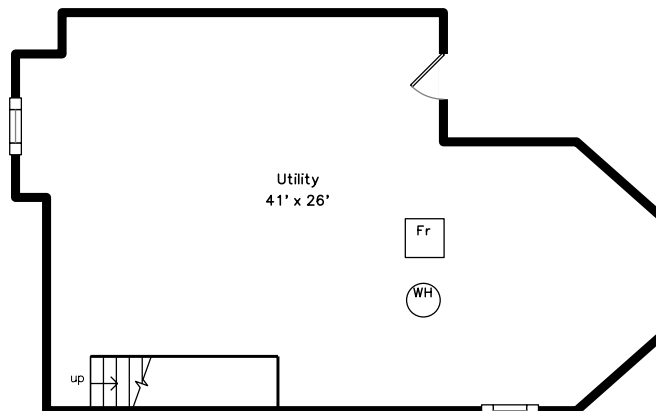

Top

Main

Upper

Basement

524 Auburn Street #524
Auburndale, MA 02466

PicturePlan by vis-home

Measurements may not be 100% accurate.
Floor plans are provided for convenience only.
Room sizes are not used to calculate area.

Top

Upper

Main

Basement

Outside

Outside

Backyard

Backyard

Living Room

Living Room

Living Room

Dining Room

Dining Room

Dining Room

Kitchen

Kitchen