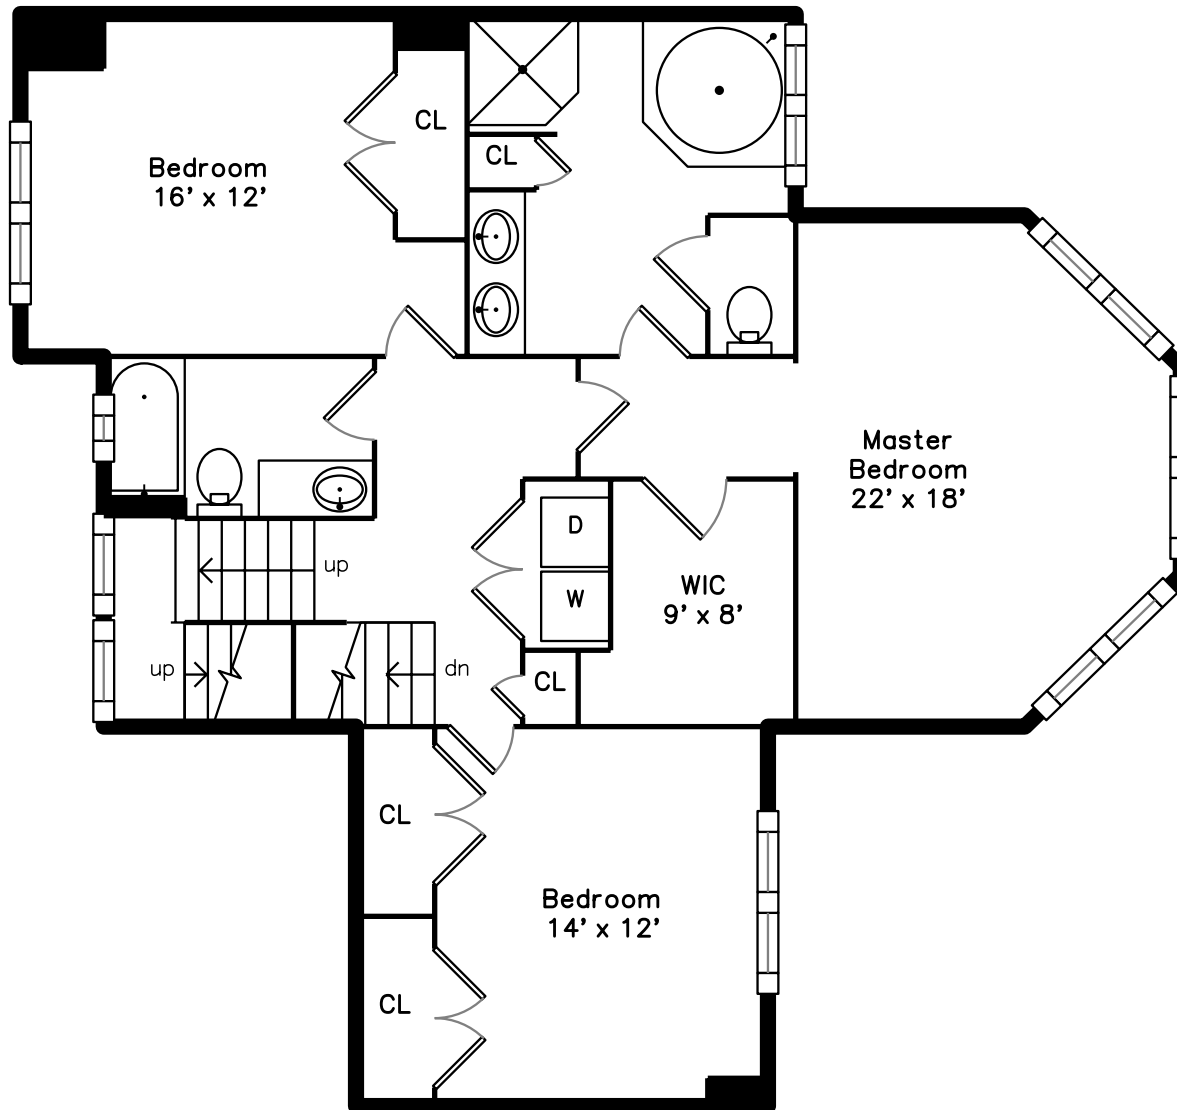

Top

Main

Upper

Basement

524 Auburn Street #524
Auburndale, MA 02466

PicturePlan by vis-home

Measurements may not be 100% accurate.
Floor plans are provided for convenience only.
Room sizes are not used to calculate area.

Top

Upper

Main

Basement

Outside

Outside

Backyard

Backyard

Living Room

Living Room

Living Room

Dining Room

Dining Room

Dining Room

Kitchen

Kitchen

Master Bathroom

Laundry

Hall

Bedroom

Bedroom

Utility