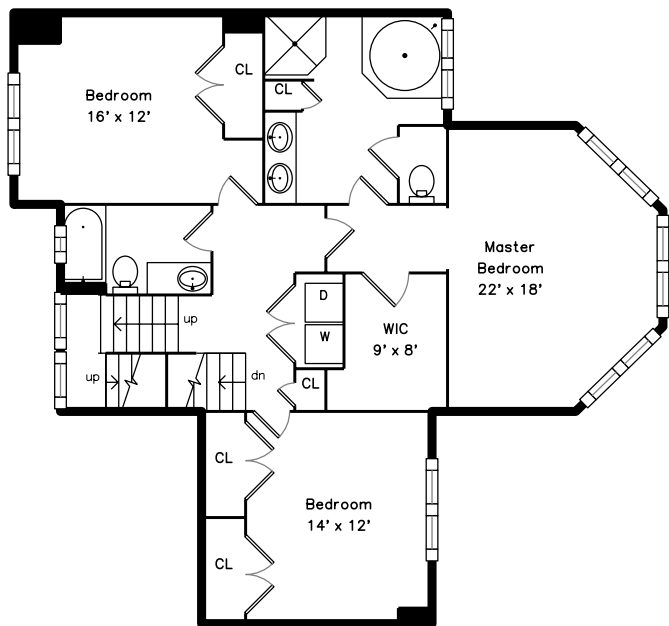

Top

Main

Upper

Basement

524 Auburn Street #524
Auburndale, MA 02466

PicturePlan by vis-home

Measurements may not be 100% accurate.
Floor plans are provided for convenience only.
Room sizes are not used to calculate area.

Top

Upper

Main

Basement

Outside

Outside

Backyard

Backyard

Living Room

Living Room

Living Room

Dining Room

Dining Room

Dining Room

Kitchen

Kitchen

Master Bathroom

Laundry

Hall

Bedroom

Bedroom

Utility