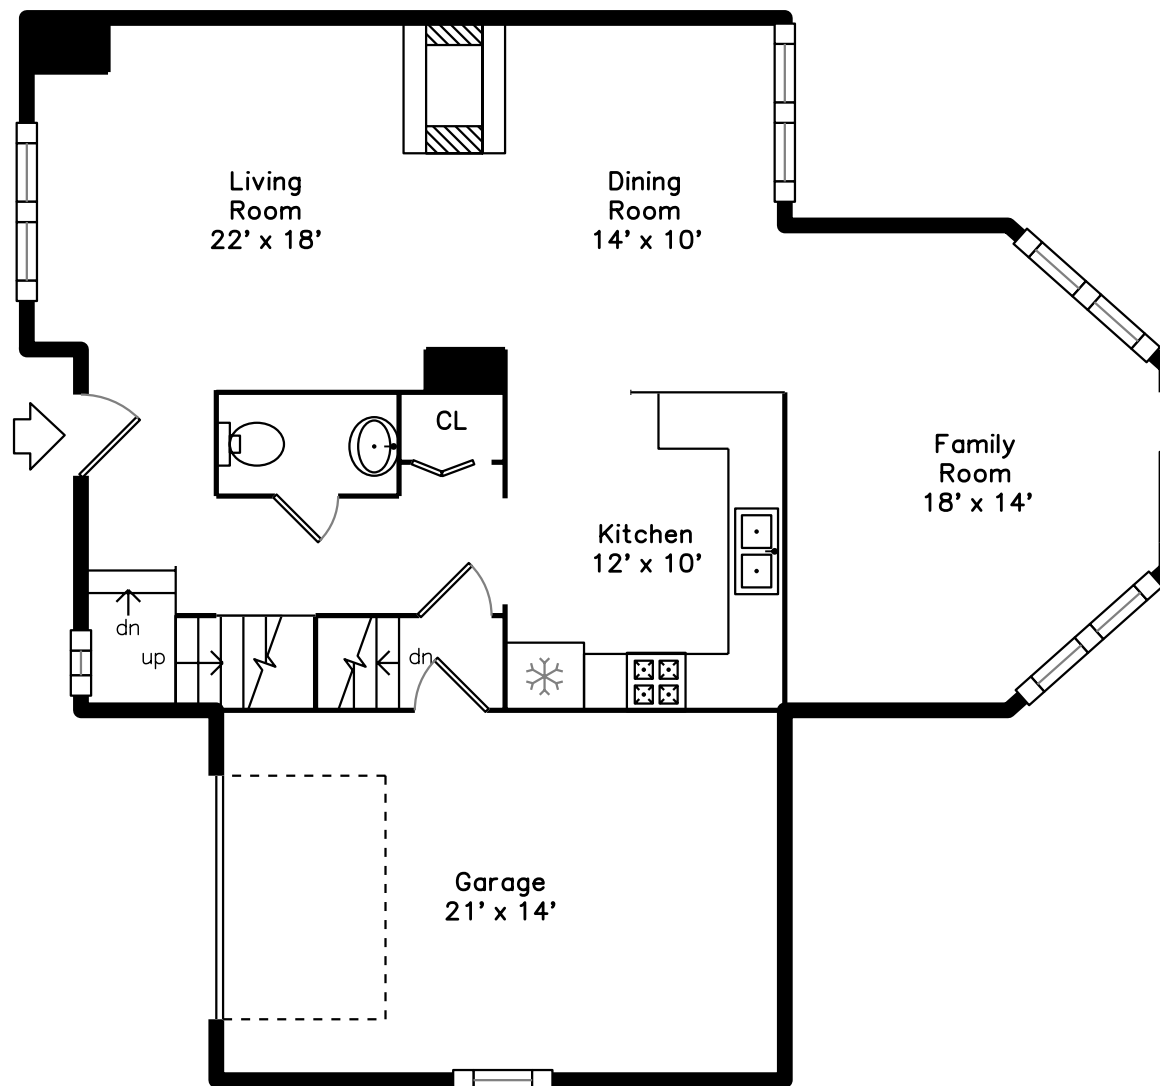

Top

Main

Upper

Basement

524 Auburn Street #524
Auburndale, MA 02466

PicturePlan by vis-home

Measurements may not be 100% accurate.
Floor plans are provided for convenience only.
Room sizes are not used to calculate area.

Top

Upper

Main

Basement

Outside

Outside

Backyard

Backyard

Living Room

Living Room

Living Room

Dining Room

Dining Room

Dining Room

Kitchen

Kitchen

Master Bathroom

Laundry

Hall

Bedroom

Bedroom

Utility