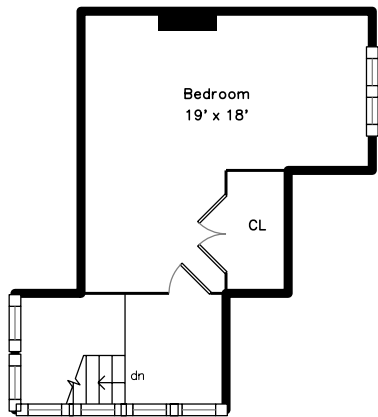

Top

Main

Upper

Basement

524 Auburn Street #524
Auburndale, MA 02466

PicturePlan by vis-home

Measurements may not be 100% accurate.
Floor plans are provided for convenience only.
Room sizes are not used to calculate area.

Top

Upper

Main

Basement

Outside

Outside

Backyard

Backyard

Living Room

Living Room

Living Room

Dining Room

Dining Room

Dining Room

Kitchen

Kitchen

Master Bathroom

Laundry

Hall

Bedroom

Bedroom

Utility