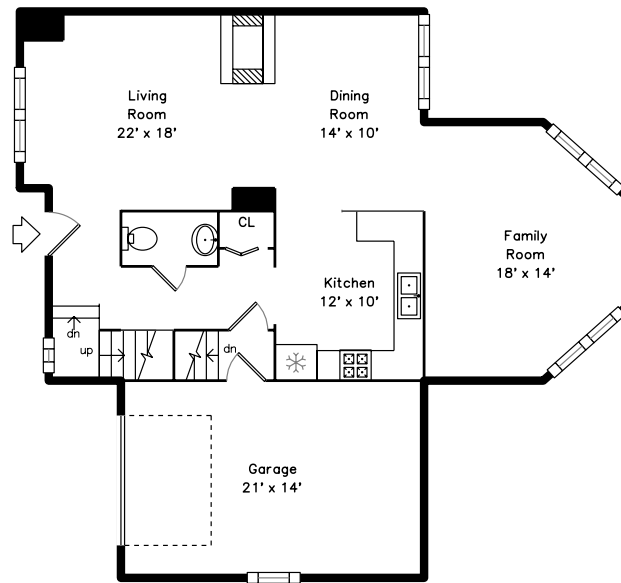

Top

Main

Upper

Basement

524 Auburn Street #524
Auburndale, MA 02466

PicturePlan by vis-home

Measurements may not be 100% accurate.
Floor plans are provided for convenience only.
Room sizes are not used to calculate area.

Top

Upper

Main

Basement

Outside

Outside

Backyard

Backyard

Living Room

Living Room

Living Room

Dining Room

Dining Room

Dining Room

Kitchen

Kitchen

Master Bathroom

Laundry

Hall

Bedroom

Bedroom

Utility