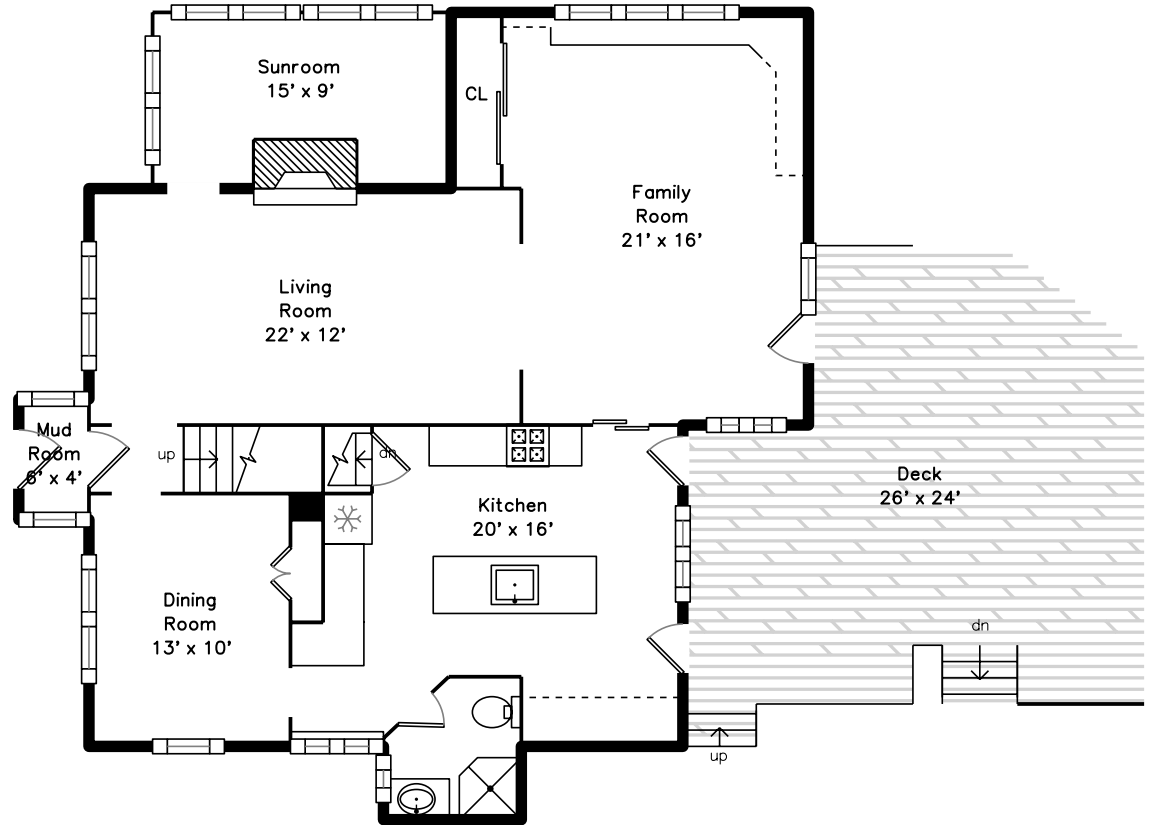

## Upper

## Main

94 Greenlawn Avenue  
Newton, MA 02459

PicturePlan by  vis-home  
Measurements may not be 100% accurate.  
Floor plans are provided for convenience only.  
Room sizes are not used to calculate area.

# Main

Outside

Outside

Living Room

Living Room

Dining Room

Dining Room

Kitchen

Kitchen

Kitchen

Family Room

Family Room

Family Room

Sunroom

Bathroom

Master Bedroom