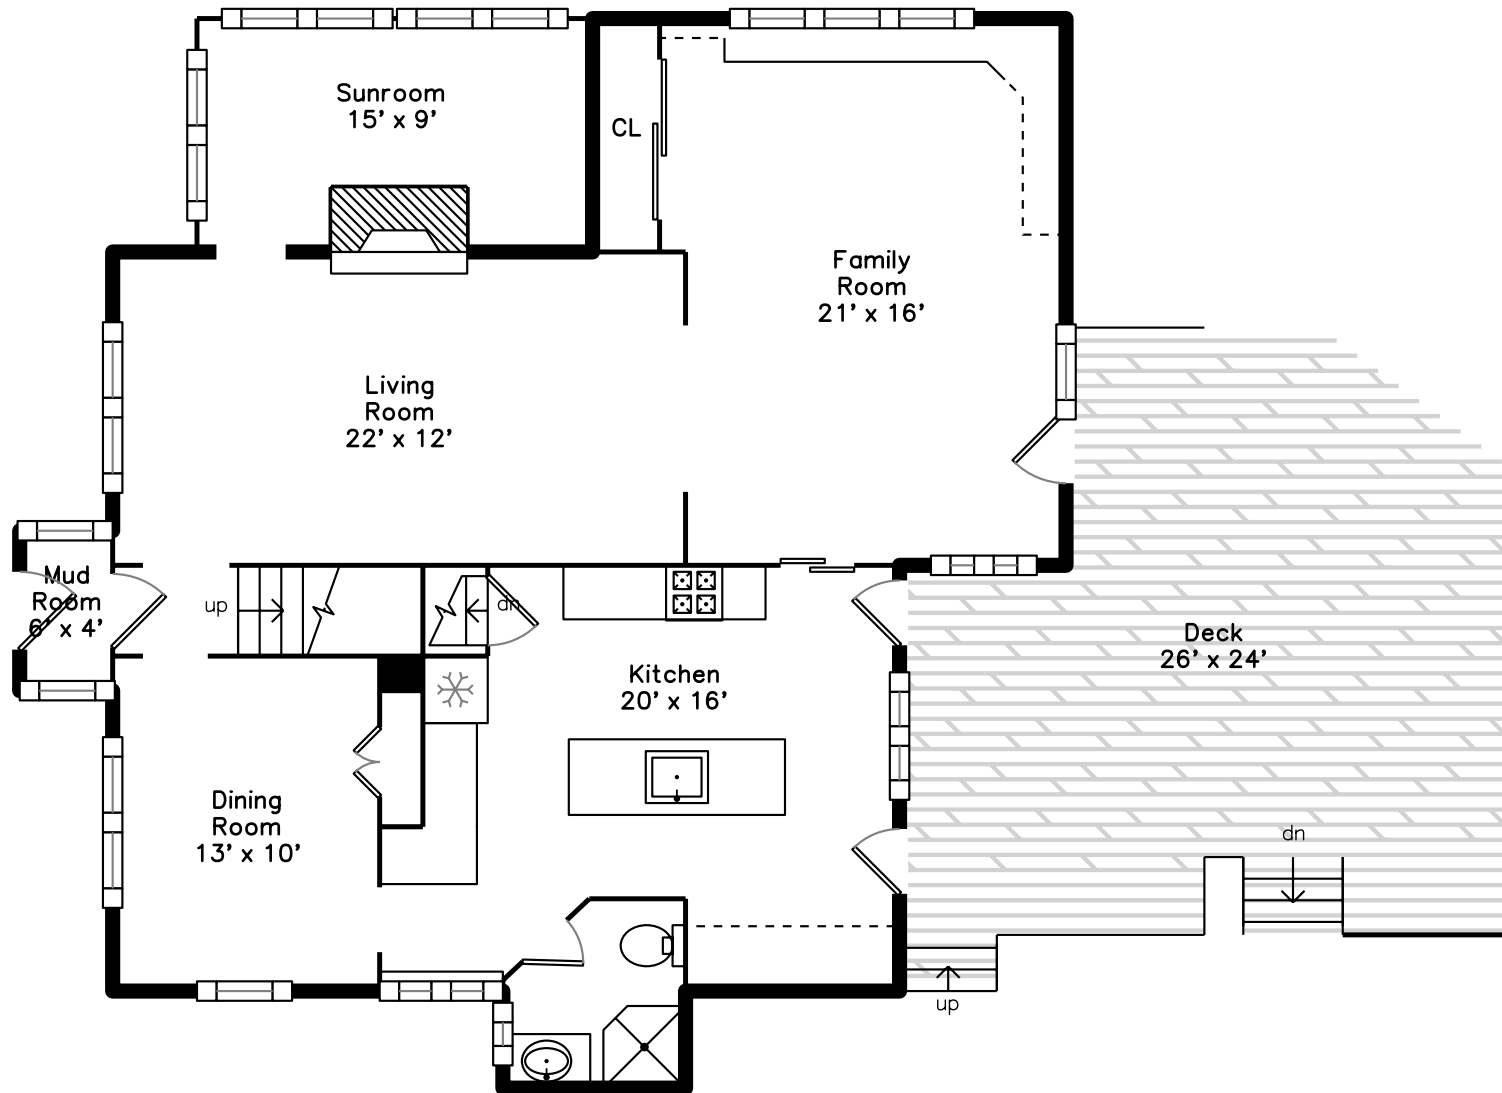

## Main

94 Greenlawn Avenue  
Newton, MA 02459

PicturePlan by  vis-home  
Measurements may not be 100% accurate.  
Floor plans are provided for convenience only.  
Room sizes are not used to calculate area.

# Upper

# Main

Outside

Outside

Living Room

Living Room

Dining Room

Dining Room

Kitchen

Kitchen

Kitchen

Family Room

Family Room

Family Room

Sunroom

Bathroom

Master Bedroom