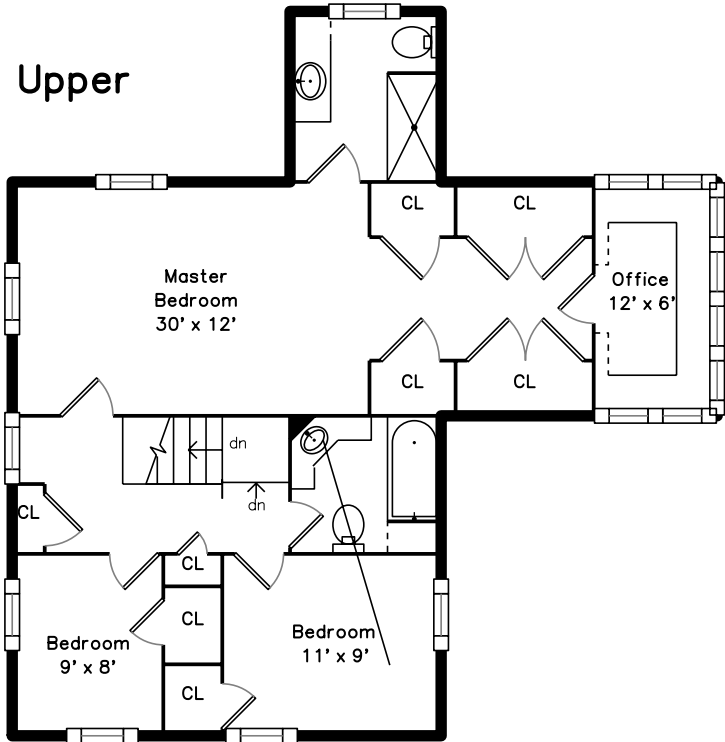

## Upper

## Main

94 Greenlawn Avenue  
Newton, MA 02459

PicturePlan by  vis-home  
Measurements may not be 100% accurate.  
Floor plans are provided for convenience only.  
Room sizes are not used to calculate area.

# Upper

# Main

Outside

Outside

Living Room

Living Room

Dining Room

Dining Room

Kitchen