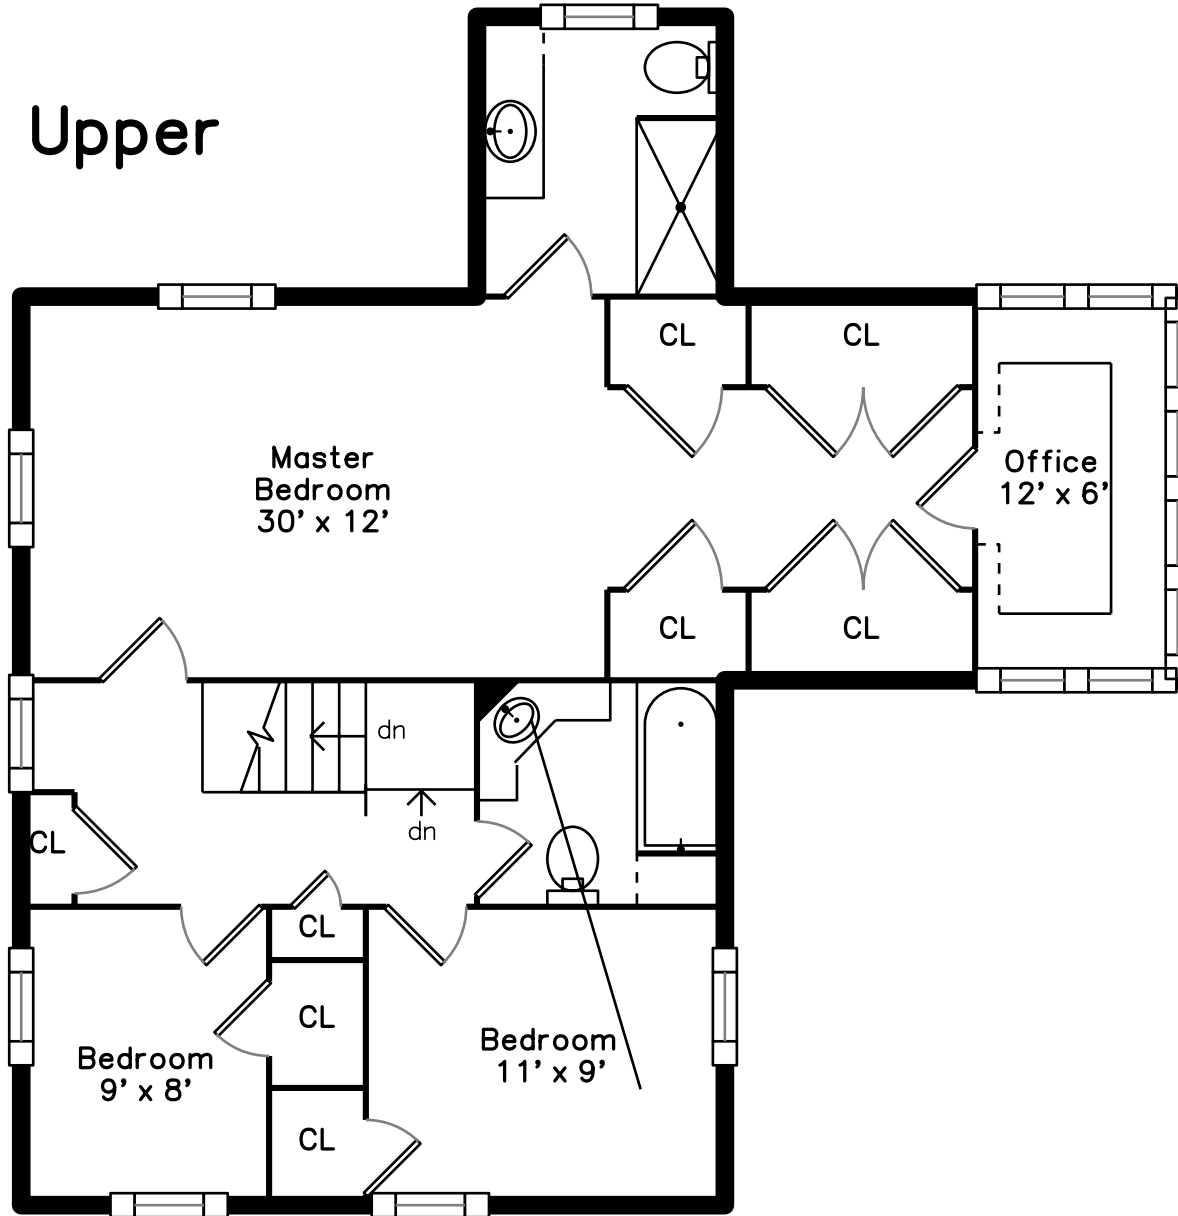

## Upper

## Main

94 Greenlawn Avenue  
Newton, MA 02459

PicturePlan by  vis-home  
Measurements may not be 100% accurate.  
Floor plans are provided for convenience only.  
Room sizes are not used to calculate area.

# Main

Outside

Outside

Living Room

Living Room

Dining Room

Dining Room

Kitchen

Kitchen

Kitchen

Family Room

Family Room

Family Room

Sunroom

Bathroom

Master Bedroom