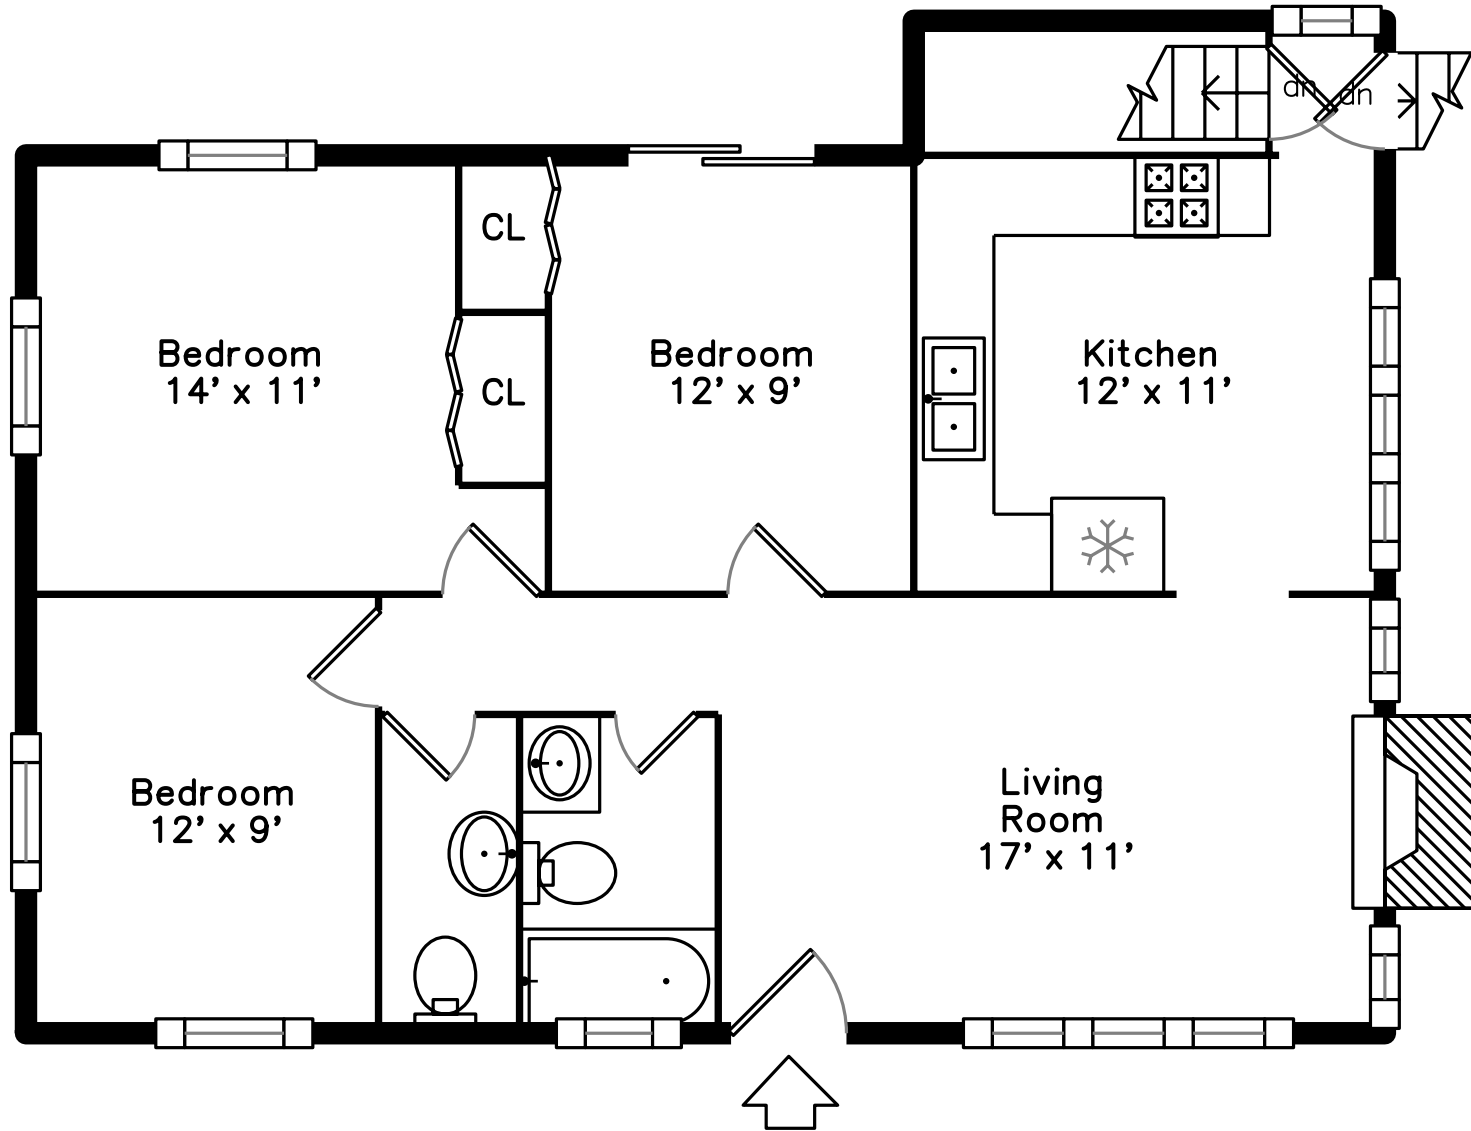

Lower

Main

60 Wachusett Avenue
Arlington, MA 02476

PicturePlan by  vis-home
Measurements may not be 100% accurate.
Floor plans are provided for convenience only.
Room sizes are not used to calculate area.

Main

Lower

Outside

Outside

Backyard

Backyard

Backyard

Backyard

Living Room

Living Room

Living Room

Kitchen

Kitchen

Kitchen

Bedroom

Bedroom

Bedroom

Bedroom

Powder Room

Bathroom

Office

Family Room

Family Room

Bathroom