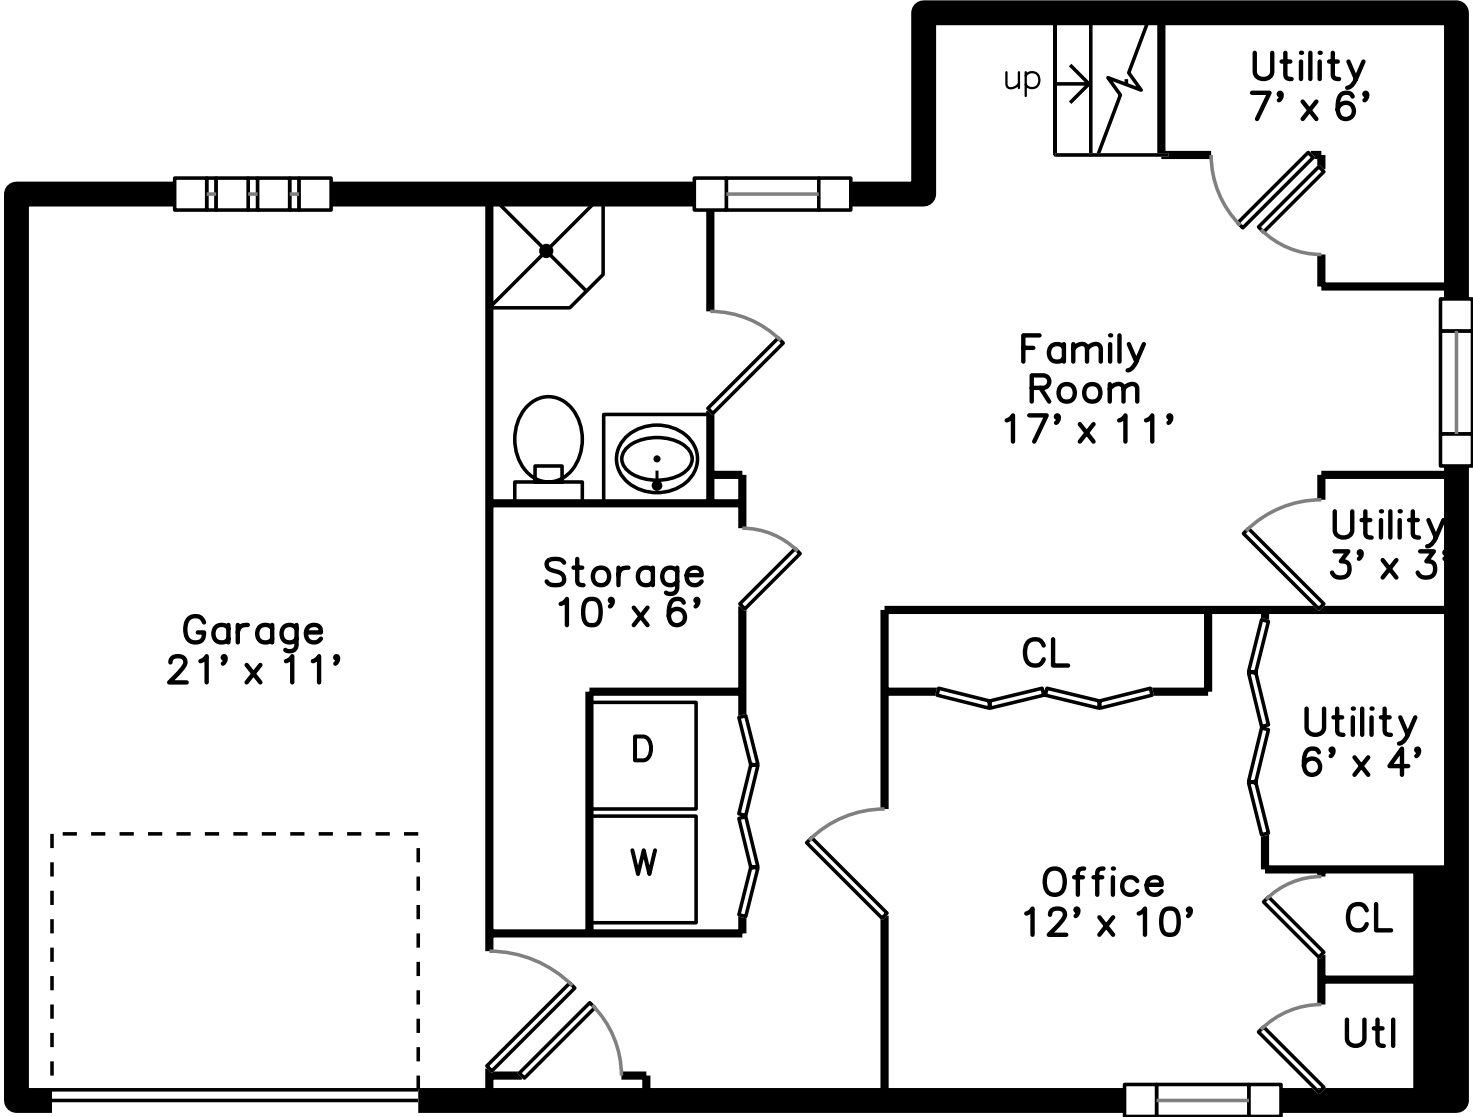

Lower

Main

60 Wachusett Avenue
Arlington, MA 02476

PicturePlan by  vis-home
Measurements may not be 100% accurate.
Floor plans are provided for convenience only.
Room sizes are not used to calculate area.

Main

Lower

Outside

Outside

Backyard

Backyard

Backyard

Backyard

Living Room

Living Room

Living Room

Kitchen

Kitchen

Kitchen

Bedroom

Bedroom

Bedroom

Bedroom

Powder Room

Bathroom

Office

Family Room

Family Room

Bathroom