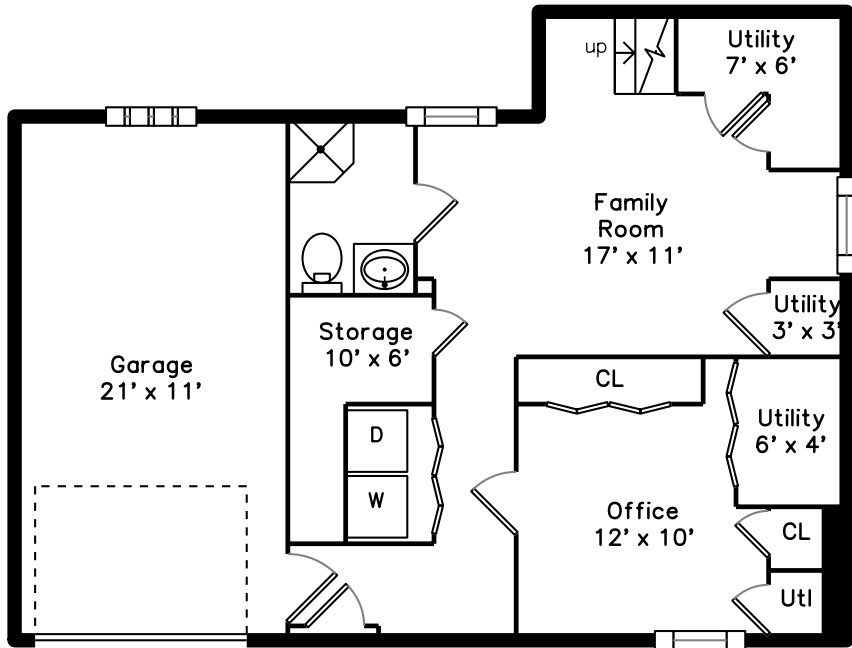

Lower

Main

60 Wachusett Avenue
Arlington, MA 02476

PicturePlan by  vis-home
Measurements may not be 100% accurate.
Floor plans are provided for convenience only.
Room sizes are not used to calculate area.

Main

Lower

Outside

Outside

Backyard

Backyard

Backyard

Backyard

Living Room

Living Room

Living Room

Kitchen

Kitchen

Kitchen

Bedroom

Bedroom

Bedroom

Bedroom

Powder Room

Bathroom

Office

Family Room

Family Room

Bathroom