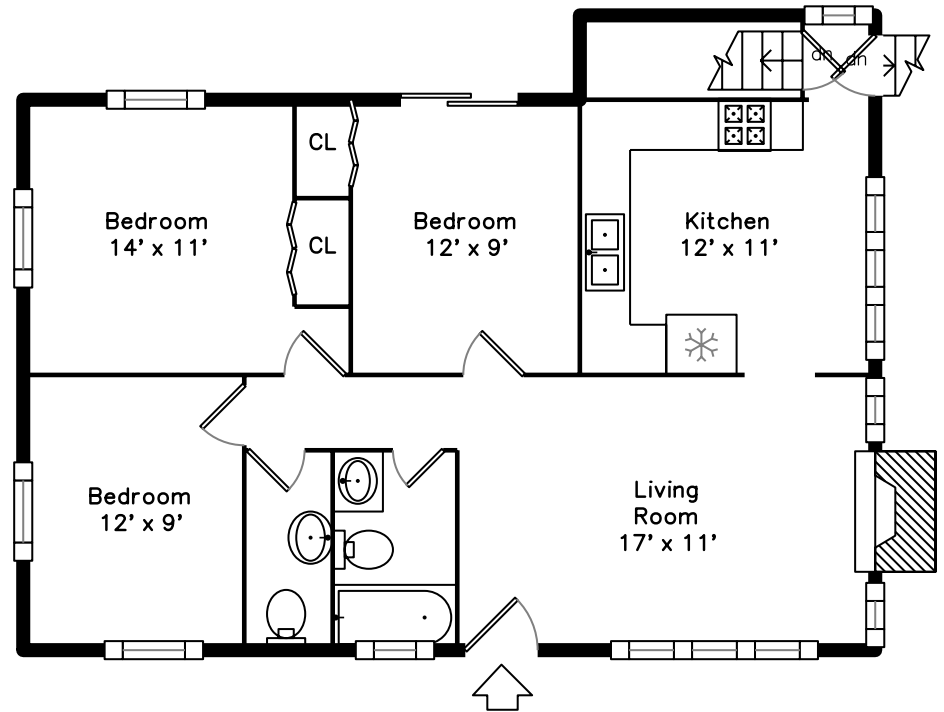

Lower

Main

60 Wachusett Avenue
Arlington, MA 02476

PicturePlan by  vis-home
Measurements may not be 100% accurate.
Floor plans are provided for convenience only.
Room sizes are not used to calculate area.

Main

Lower

Outside

Outside

Backyard

Backyard

Backyard

Backyard

Living Room

Living Room

Living Room

Kitchen

Kitchen

Kitchen

Bedroom

Bedroom

Bedroom

Bedroom

Powder Room

Bathroom

Office

Family Room

Family Room

Bathroom