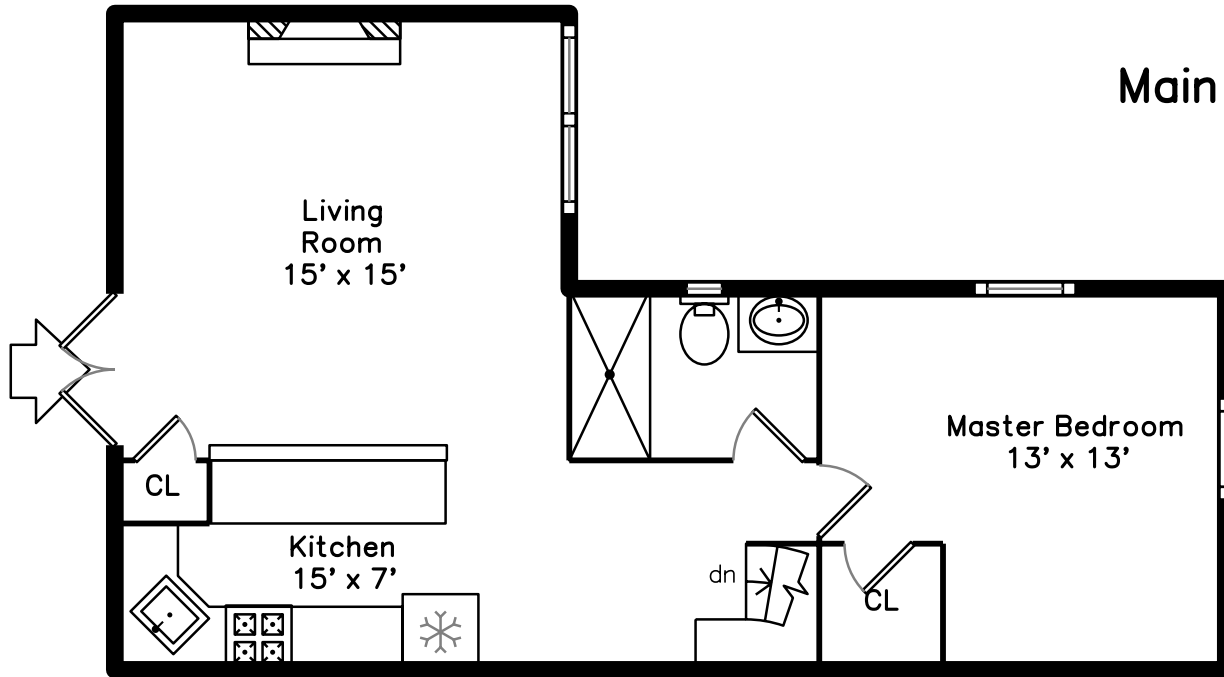

Main

Lower

**441 Marlborough Street #2  
Boston, MA 02115**

PicturePlan(tm) by Vis-Home(C) 2020

Measurements may not be 100% accurate.  
Floor plans are provided for convenience only.  
Room sizes are not used to calculate area.

# Main

# Lower

Building

Building

Building

Living Room

Living Room

Living Room

Kitchen

Kitchen

Kitchen

Bathroom

Bedroom

Bedroom

Master Bedroom

Master Bedroom

Master Bathroom