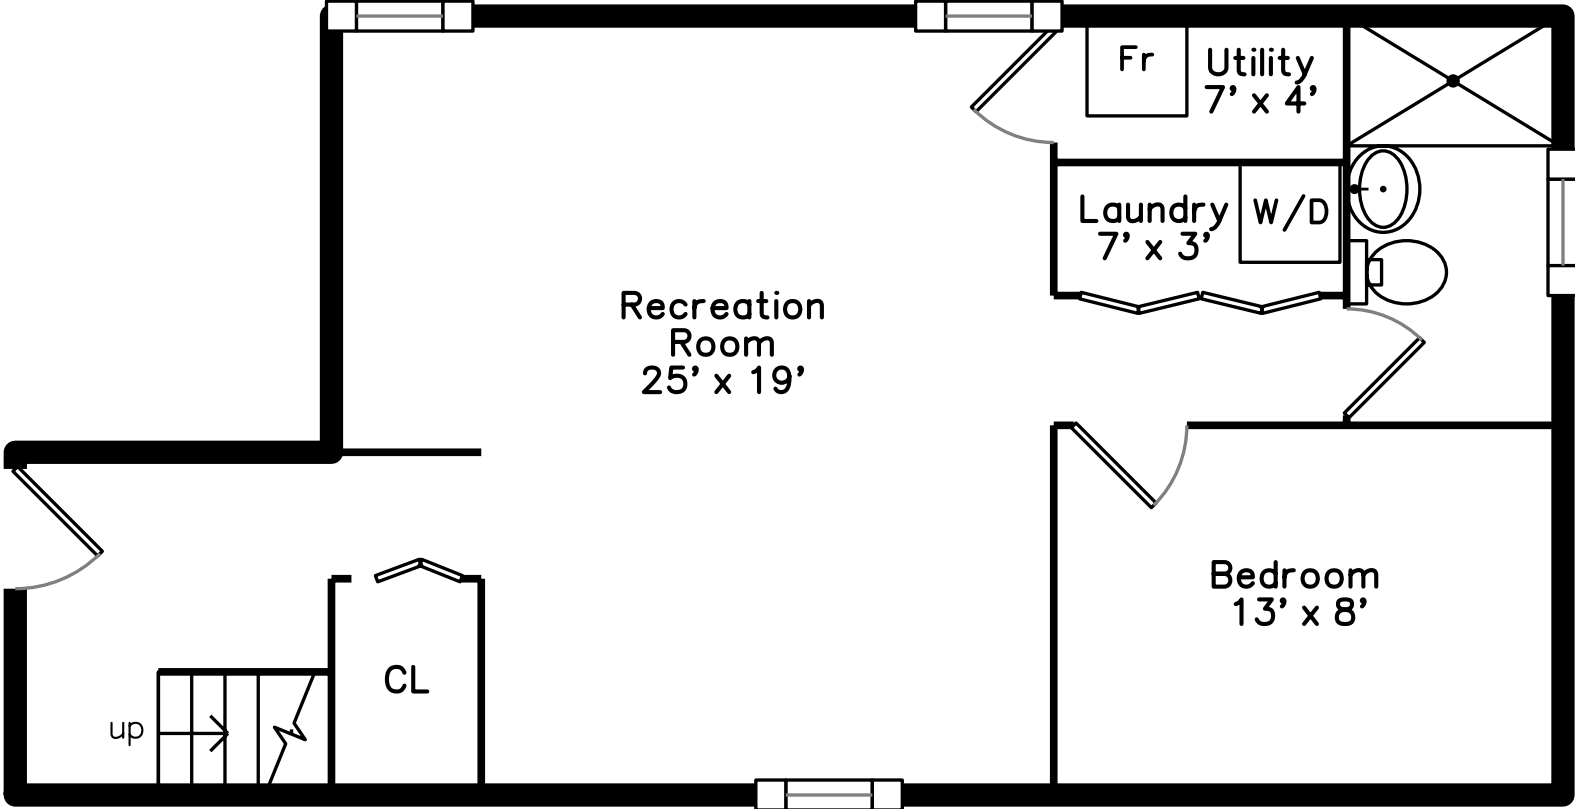

Lower

Recreation Room
25' x 19'

Fr Utility
7' x 4'

Laundry W/D
7' x 3'

Bedroom
13' x 8'

up

CL

Outside

Outside

Living Room

Kitchen

Kitchen

Kitchen

Kitchen

Kitchen

Master Bedroom

Master Bathroom

Bedroom

Bathroom

Recreation Room

Recreation Room

Bedroom

Laundry

Bathroom