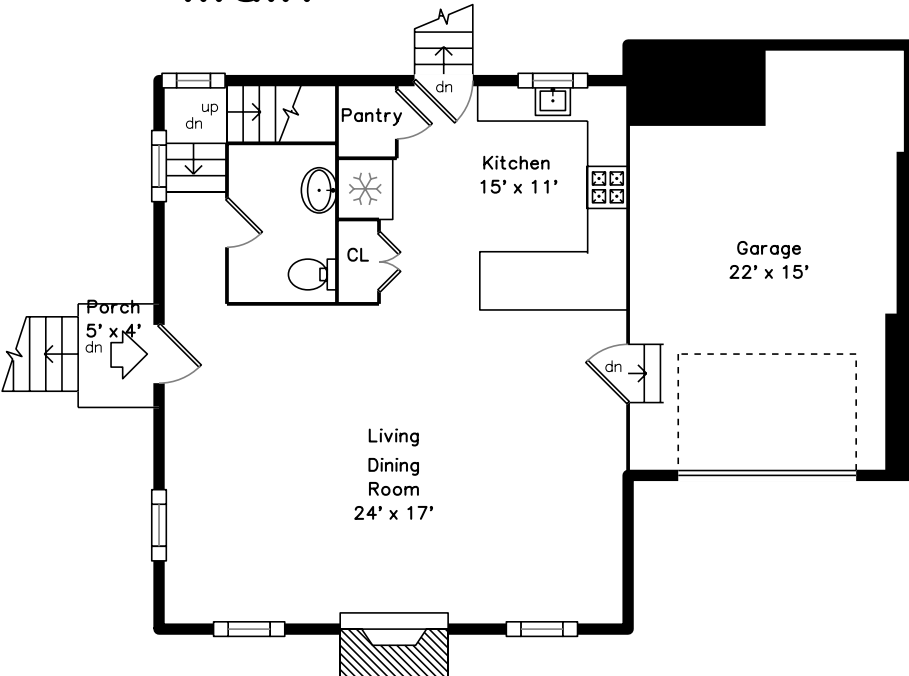

Top

Upper

Main

2A Cragmore Road
Newton, MA 02464

PicturePlan by  vis-home

Measurements may not be 100% accurate.
Floor plans are provided for convenience only.
Room sizes are not used to calculate area.

Top

Upper

Main

Outside

Outside

Outside

Outside

Outside

Living Dining Room

Living Dining Room

Living Dining Room

Living Dining Room

Living Dining Room

Kitchen

Kitchen

Kitchen

Kitchen

Master Bedroom

Master Bedroom

Master Bedroom

WIC

Bathroom

Master Bathroom

Master Bathroom

Laundry