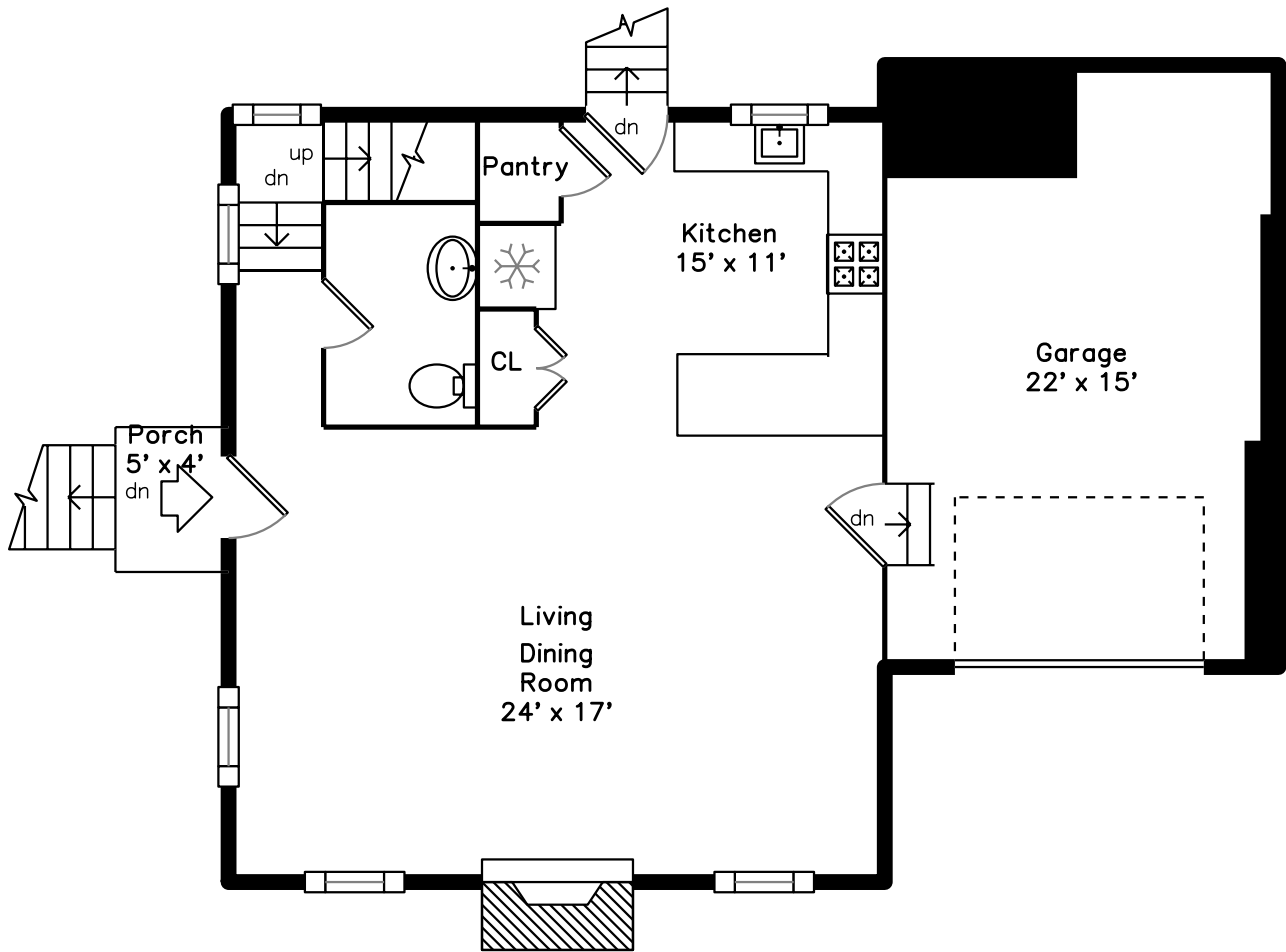

Top

Upper

Main

2A Cragmore Road
Newton, MA 02464

PicturePlan by  vis-home

Measurements may not be 100% accurate.
Floor plans are provided for convenience only.
Room sizes are not used to calculate area.

Top

Upper

Main

Outside

Outside

Outside

Outside

Outside

Living Dining Room

Living Dining Room

Living Dining Room

Living Dining Room

Living Dining Room

Kitchen

Kitchen

Kitchen

Kitchen

Master Bedroom

Master Bedroom

Master Bedroom

WIC

Bathroom

Master Bathroom

Master Bathroom

Laundry