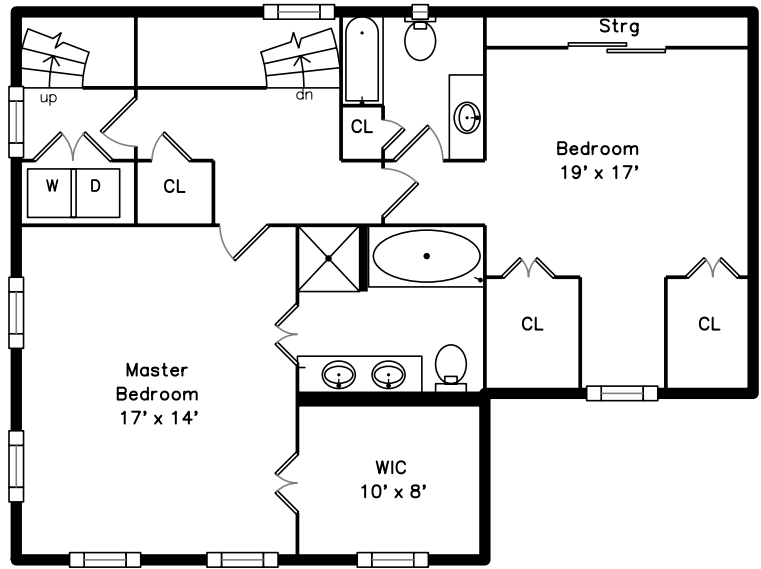

Top

Upper

Main

2A Cragmore Road
Newton, MA 02464

PicturePlan by  vis-home

Measurements may not be 100% accurate.
Floor plans are provided for convenience only.
Room sizes are not used to calculate area.

Top

Upper

Main

Outside

Outside

Outside

Outside

Outside

Living Dining Room

Living Dining Room

Living Dining Room

Living Dining Room

Living Dining Room

Kitchen

Kitchen

Kitchen

Kitchen

Master Bedroom

Master Bedroom

Master Bedroom

WIC

Bathroom

Master Bathroom

Master Bathroom

Laundry