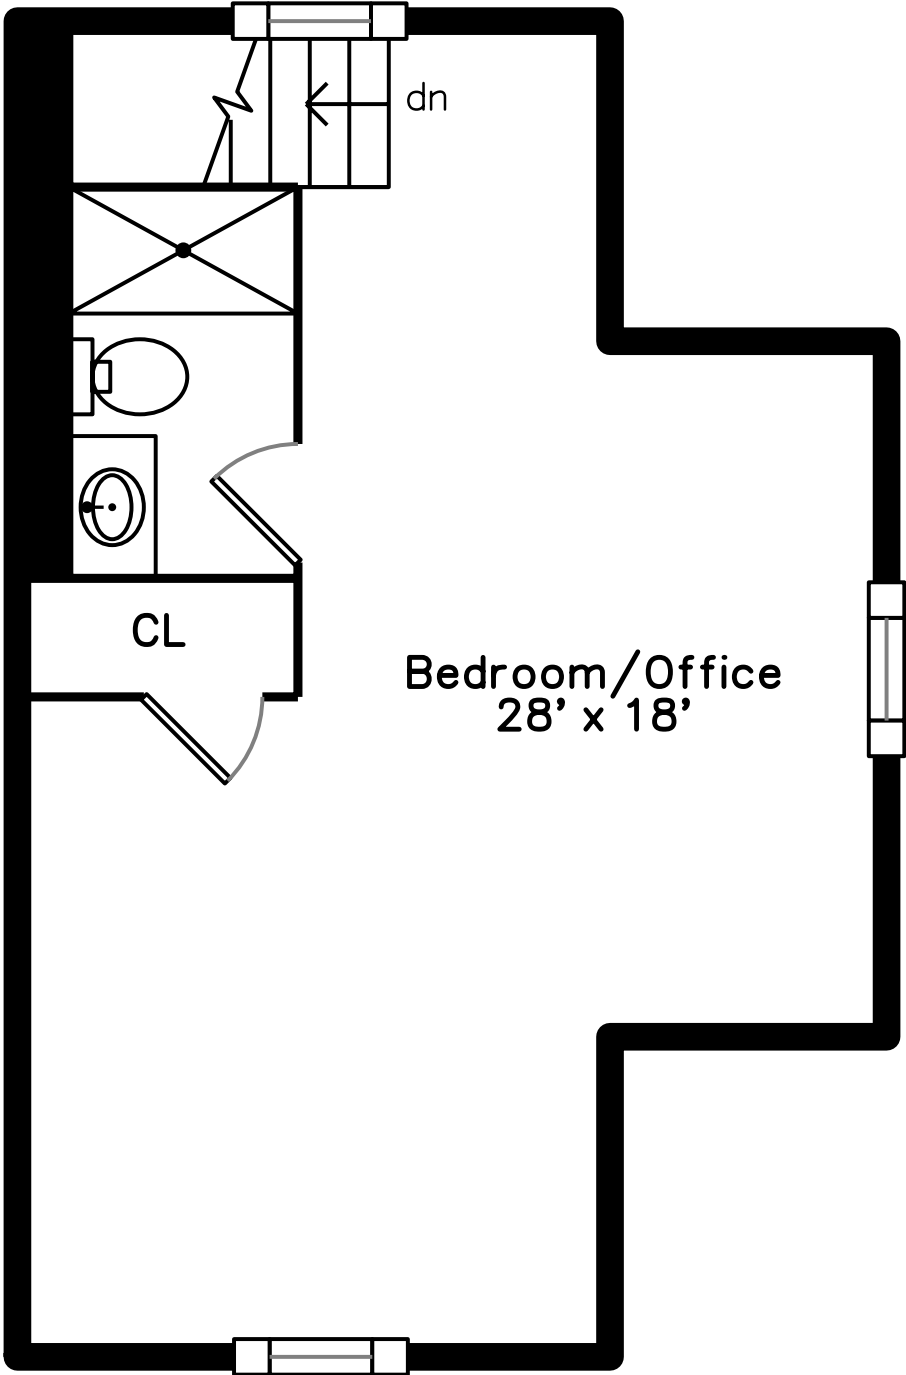

Top

Upper

Main

2A Cragmore Road
Newton, MA 02464

PicturePlan by  vis-home

Measurements may not be 100% accurate.
Floor plans are provided for convenience only.
Room sizes are not used to calculate area.

Top

Upper

Main

Outside

Outside

Outside

Outside

Outside

Living Dining Room

Living Dining Room

Living Dining Room

Living Dining Room

Living Dining Room

Kitchen

Kitchen

Kitchen

Kitchen

Master Bedroom

Master Bedroom

Master Bedroom

WIC

Bathroom

Master Bathroom

Master Bathroom

Laundry