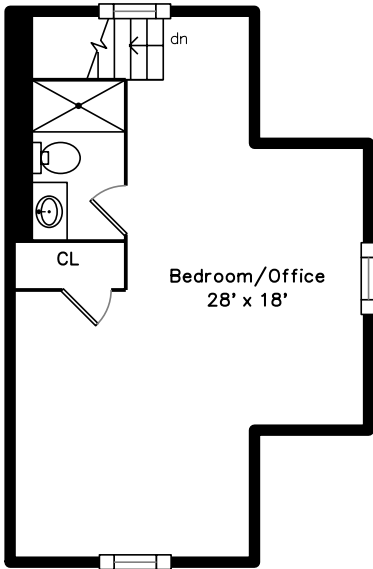

Top

Upper

Main

2A Cragmore Road
Newton, MA 02464

PicturePlan by  vis-home

Measurements may not be 100% accurate.
Floor plans are provided for convenience only.
Room sizes are not used to calculate area.

Top

Upper

Main

Outside

Outside

Outside

Outside

Outside

Living Dining Room

Master Bedroom

Master Bedroom

Master Bedroom

WIC

Bathroom

Master Bathroom

Master Bathroom

Laundry

Bedroom

Bedroom

Bedroom

Bathroom

Bathroom