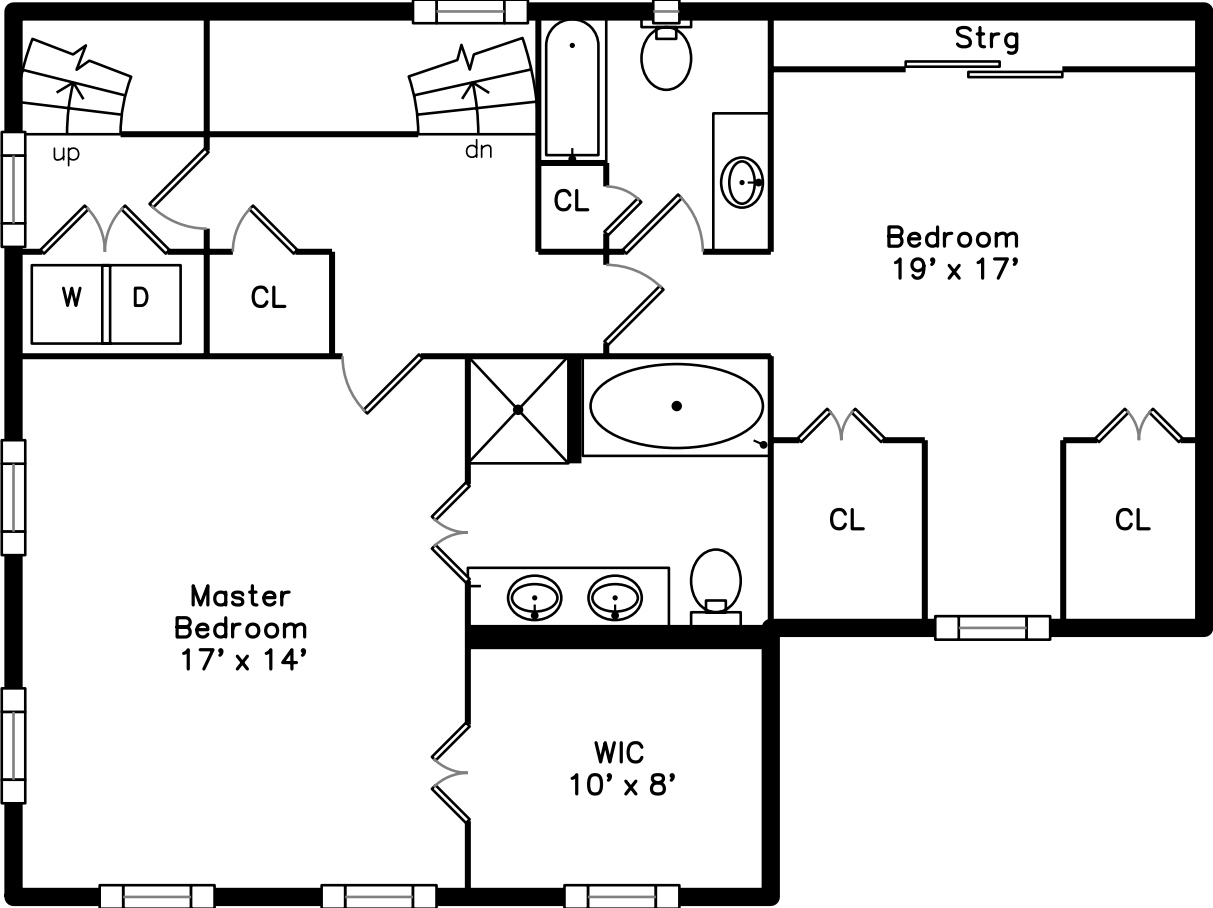

Top

Upper

Main

2A Cragmore Road
Newton, MA 02464

PicturePlan by  vis-home

Measurements may not be 100% accurate.
Floor plans are provided for convenience only.
Room sizes are not used to calculate area.

Top

Upper

Main

Outside

Outside

Outside

Outside

Outside

Living Dining Room

Living Dining Room

Living Dining Room

Living Dining Room

Living Dining Room

Kitchen

Kitchen

Kitchen

Kitchen

Master Bedroom

Master Bedroom

Master Bedroom

WIC

Bathroom

Master Bathroom

Master Bathroom

Laundry