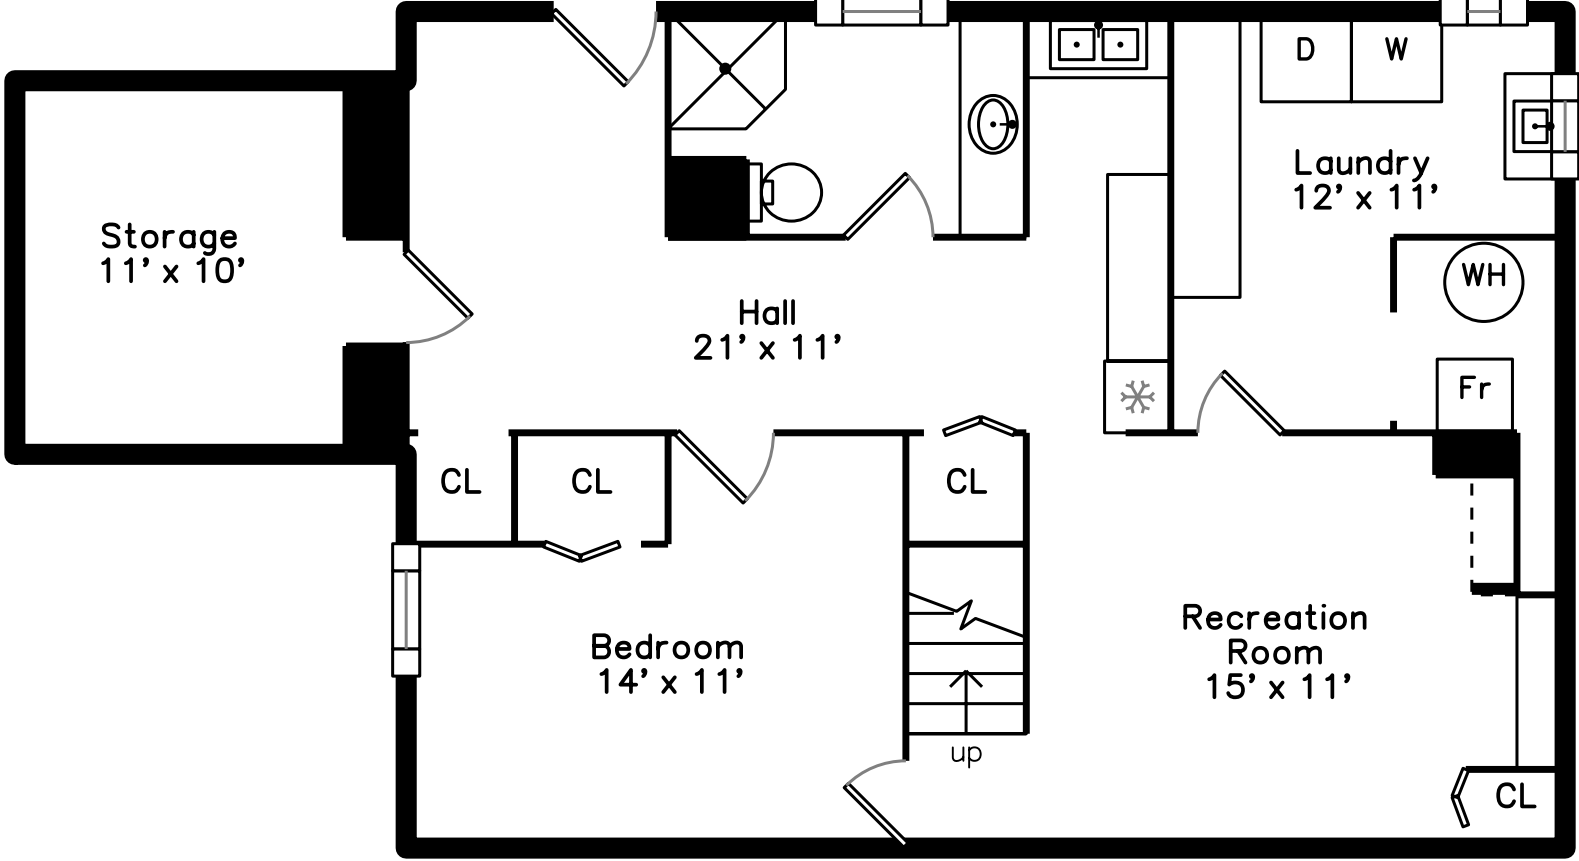

Upper

Basement

Main

4 C Street
Billerica, MA 01821

PicturePlan by Measurements may not be 100% accurate.
Floor plans are provided for convenience only.
Room sizes are not used to calculate area.

Upper

Basement

Living Room

Living Room

Kitchen

Kitchen

Kitchen

Bedroom

Bedroom

Sunroom

Bathroom

Deck

Bedroom

Bedroom

Bedroom

Hall

Hall

Bedroom

Laundry

Bathroom

Storage