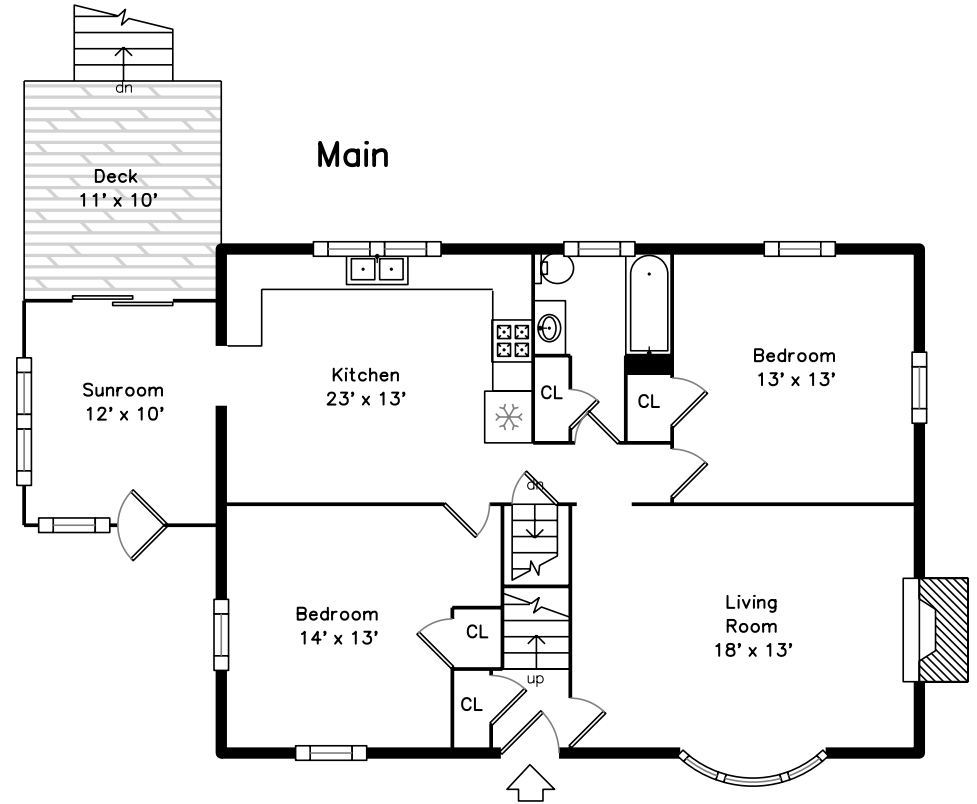

Upper

Basement

Main

4 C Street
Billerica, MA 01821

PicturePlan by Measurements may not be 100% accurate.
Floor plans are provided for convenience only.
Room sizes are not used to calculate area.

Upper

Basement

Outside

Outside

Outside

Outside

Outside

Outside

Outside

Living Room

Living Room

Living Room

Kitchen

Kitchen

Kitchen

Bedroom

Bedroom

Sunroom

Bathroom

Deck

Bedroom

Bedroom

Bedroom

Hall

Hall

Bedroom