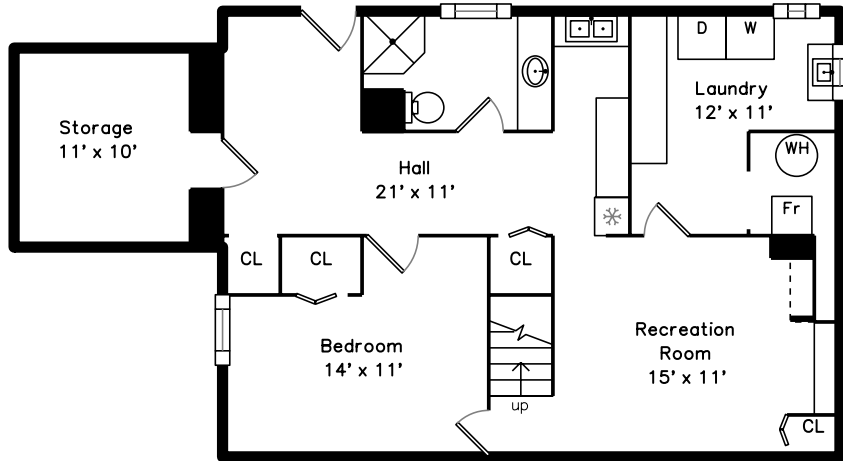

Upper

Basement

Main

4 C Street
Billerica, MA 01821

PicturePlan by Measurements may not be 100% accurate.
Floor plans are provided for convenience only.
Room sizes are not used to calculate area.

Upper

Basement

Living Room

Living Room

Kitchen

Kitchen

Kitchen

Bedroom

Bedroom

Sunroom

Bathroom

Deck

Bedroom

Bedroom

Bedroom

Hall

Hall

Bedroom

Laundry

Bathroom

Storage