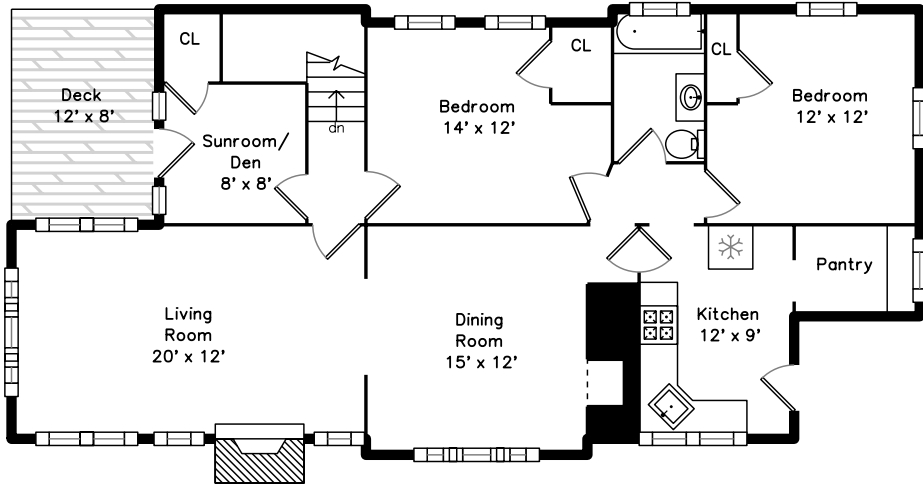

Upper

Main

41-43 Claymoss Road
Brighton, MA 02135

PicturePlan by  vis-home
Measurements may not be 100% accurate.
Floor plans are provided for convenience only.
Room sizes are not used to calculate area.

Foyer

Living Room

Living Room

Living Room

Dining Room

Dining Room

Kitchen

Kitchen

Kitchen

Bedroom

Bedroom

Bedroom

Bedroom

Bedroom

Bedroom

Bathroom

Bathroom

Living Room

Living Room

Dining Room

Dining Room

Kitchen

Kitchen

Bedroom