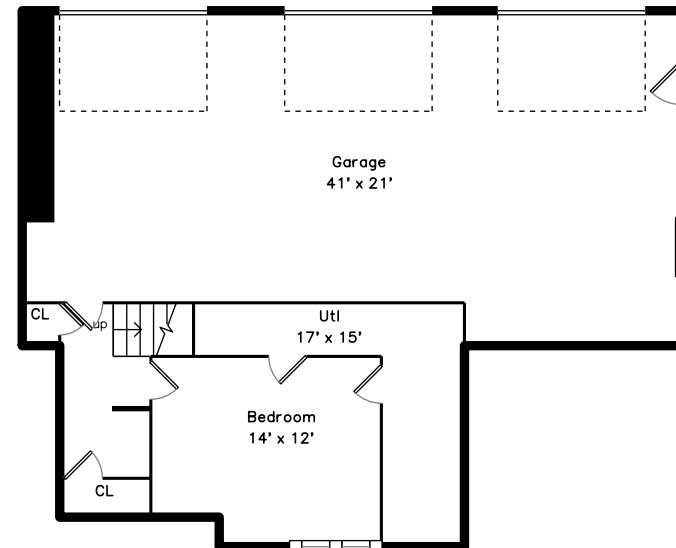

Top

Upper

5 Oak Street
Wilmington, MA 01887

PicturePlan by vis-home

Measurements may not be 100% accurate.
Floor plans are provided for convenience only.
Room sizes are not used to calculate area.

Main

Basement

Top

Upper

Main

Basement

Outside

Outside

Outside

Outside

Outside

Deck

Foyer

Foyer

Living Room

Living Room

Living Room

Dining Room

Dining Room

Dining Room

Kitchen

Kitchen

Breakfast

Breakfast

Breakfast

Family Room