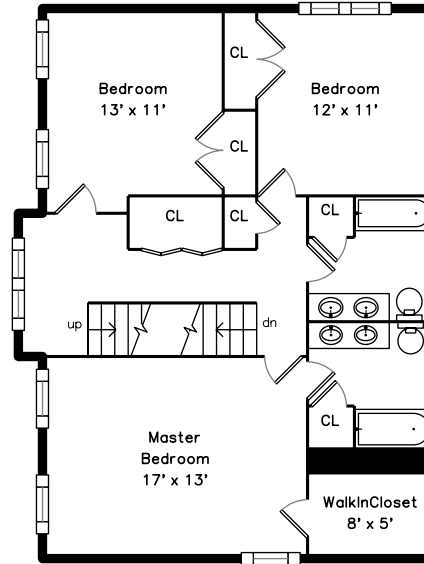

Top

Upper

5 Oak Street
Wilmington, MA 01887

PicturePlan by vis-home

Measurements may not be 100% accurate.
Floor plans are provided for convenience only.
Room sizes are not used to calculate area.

Main

Basement

Top

Upper

Main

Basement

Outside

Outside

Outside

Outside

Outside

Deck

Foyer

Foyer

Living Room

Living Room

Living Room

Dining Room

Dining Room

Dining Room

Kitchen

Kitchen

Breakfast

Breakfast

Breakfast

Family Room