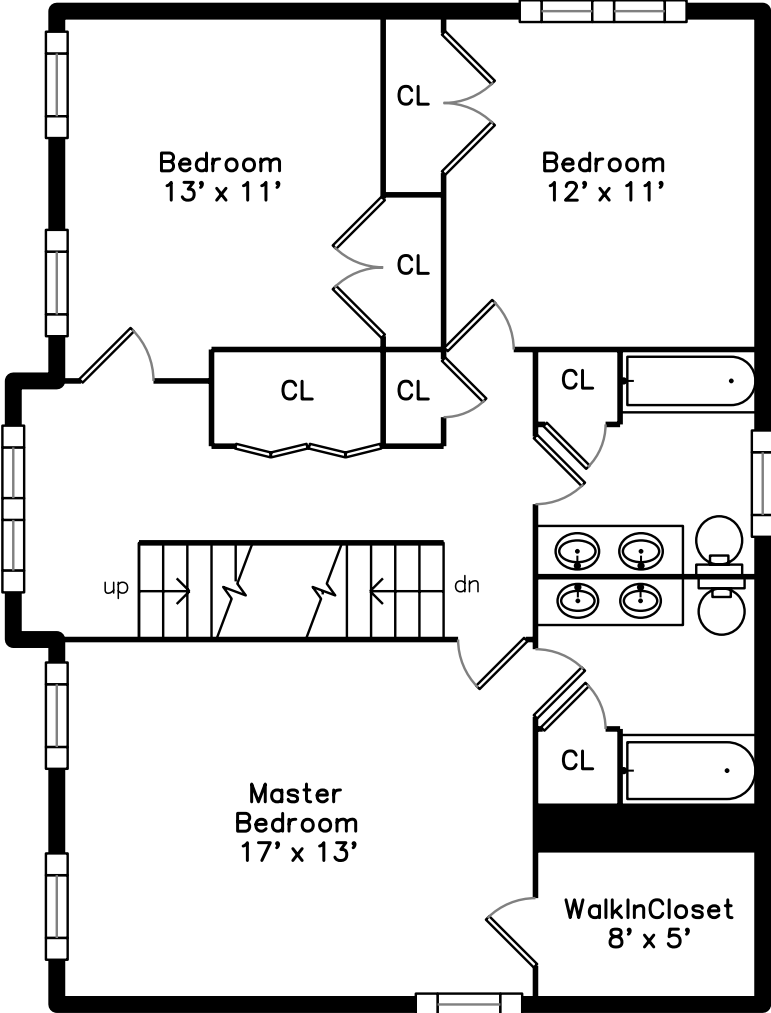

Top

Upper

5 Oak Street
Wilmington, MA 01887

PicturePlan by vis-home

Measurements may not be 100% accurate.
Floor plans are provided for convenience only.
Room sizes are not used to calculate area.

Main

Basement

Top

Upper

Main

Basement

Outside

Outside

Outside

Outside

Outside

Deck

Foyer

Foyer

Living Room

Living Room

Living Room

Dining Room

Dining Room

Dining Room

Kitchen

Kitchen

Breakfast

Breakfast

Breakfast

Family Room