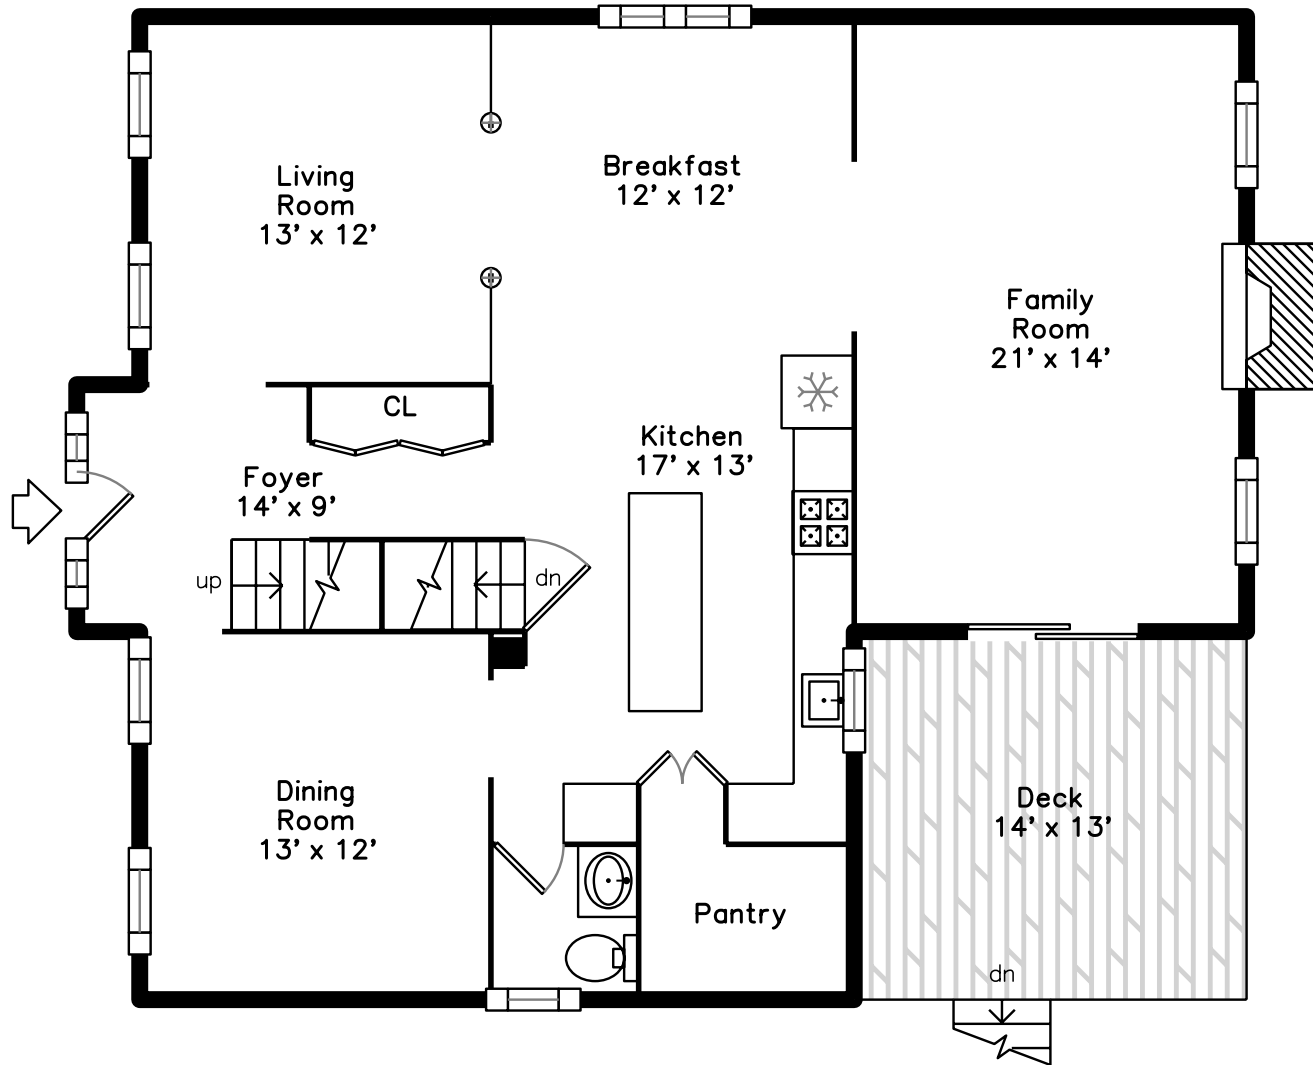

Top

Upper

5 Oak Street
Wilmington, MA 01887

PicturePlan by vis-home

Measurements may not be 100% accurate.
Floor plans are provided for convenience only.
Room sizes are not used to calculate area.

Main

Basement

Top

Upper

Main

Basement

Outside

Outside

Outside

Outside

Outside

Deck

Foyer

Foyer

Living Room

Living Room

Living Room

Dining Room

Dining Room

Dining Room

Kitchen

Kitchen

Breakfast

Breakfast

Breakfast

Family Room