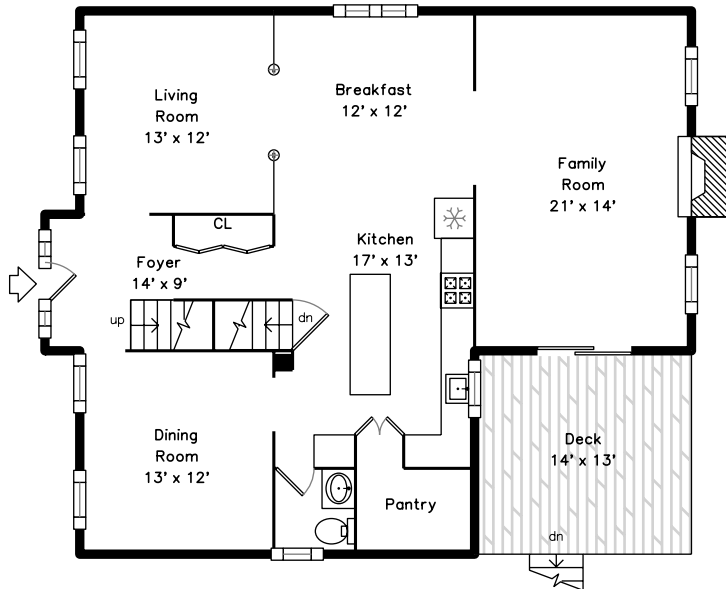

Top

Upper

5 Oak Street
Wilmington, MA 01887

PicturePlan by vis-home

Measurements may not be 100% accurate.
Floor plans are provided for convenience only.
Room sizes are not used to calculate area.

Main

Basement

Top

Upper

Main

Basement

Outside

Outside

Outside

Outside

Outside

Deck

Foyer

Foyer

Living Room

Living Room

Living Room

Dining Room

Dining Room

Dining Room

Kitchen

Kitchen

Breakfast

Breakfast

Breakfast

Family Room