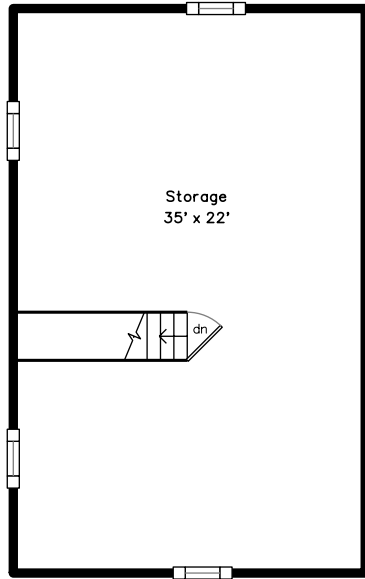

Top

Upper

5 Oak Street
Wilmington, MA 01887

PicturePlan by vis-home

Measurements may not be 100% accurate.
Floor plans are provided for convenience only.
Room sizes are not used to calculate area.

Main

Basement

Top

Upper

Main

Basement

Outside

Outside

Outside

Outside