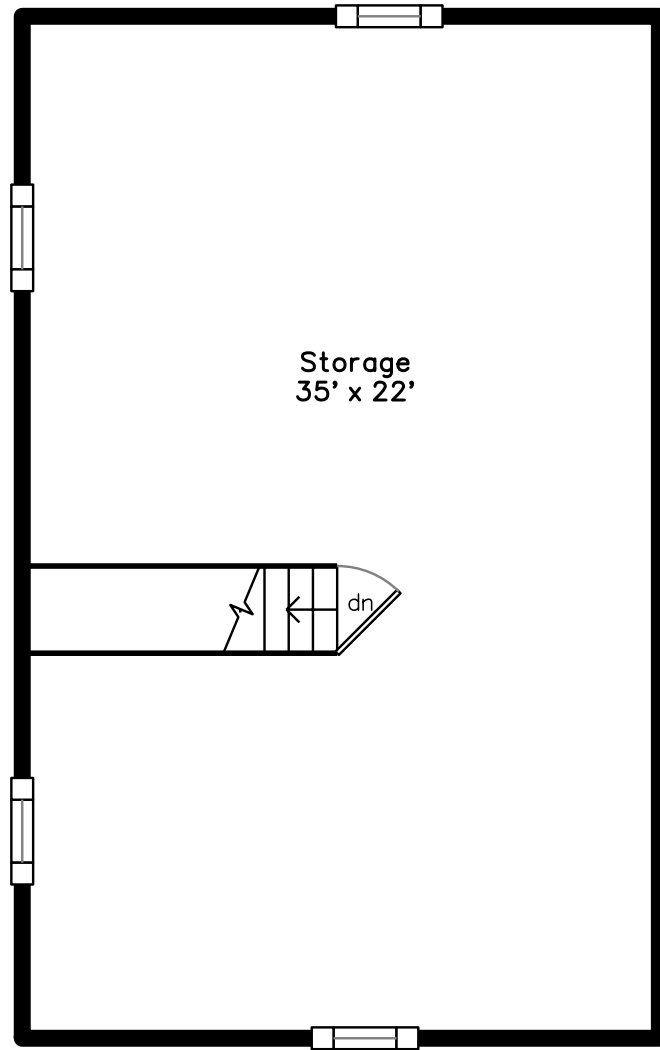

Top

Upper

5 Oak Street
Wilmington, MA 01887

PicturePlan by vis-home

Measurements may not be 100% accurate.
Floor plans are provided for convenience only.
Room sizes are not used to calculate area.

Main

Basement

Top

Upper

Main

Basement

Outside

Outside

Outside

Outside