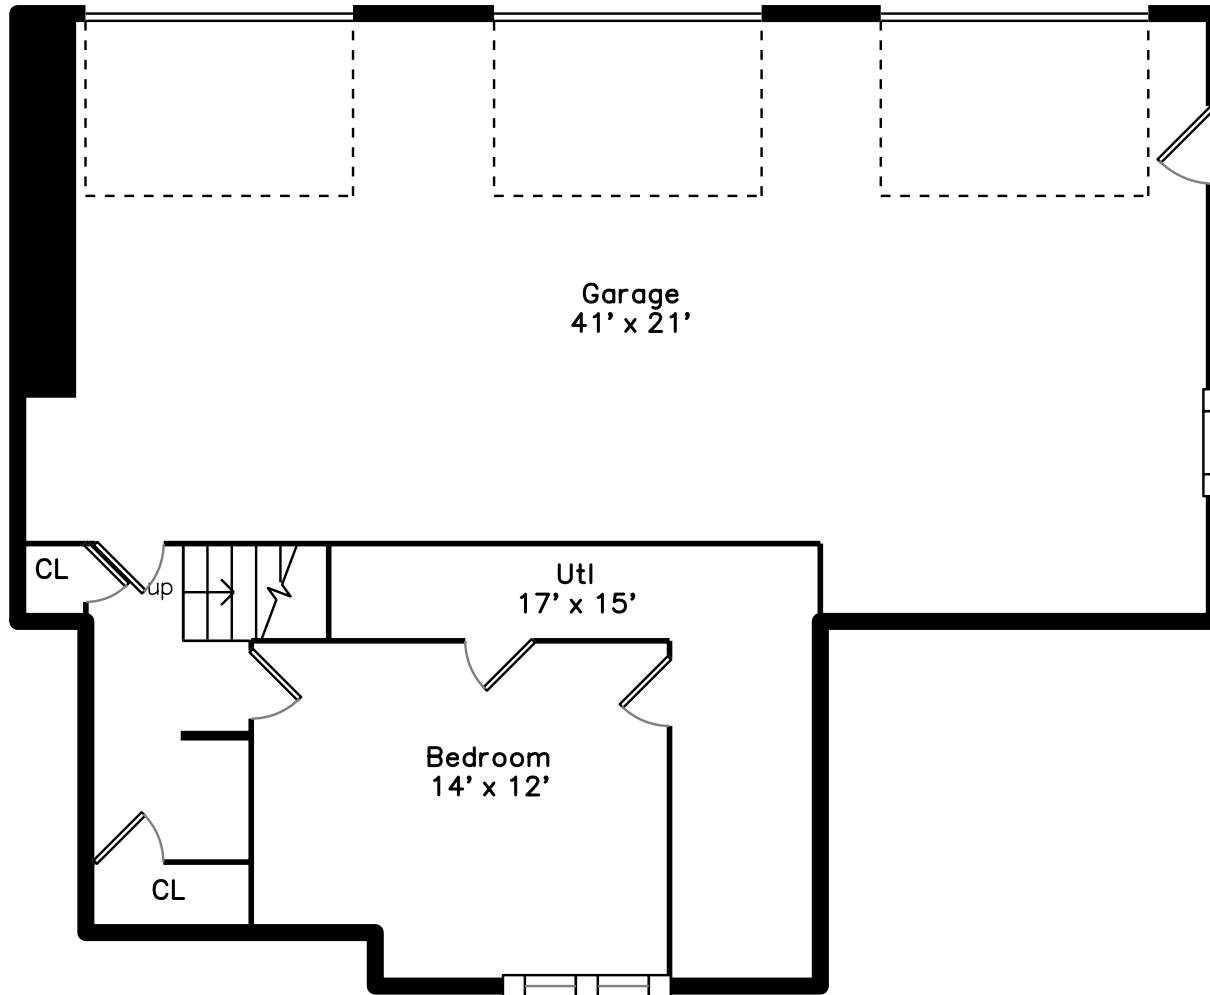

Top

Upper

5 Oak Street
Wilmington, MA 01887

PicturePlan by vis-home

Measurements may not be 100% accurate.
Floor plans are provided for convenience only.
Room sizes are not used to calculate area.

Main

Basement

Top

Upper

Main

Basement

Outside

Outside

Outside

Outside

Outside

Deck

Foyer

Foyer

Living Room

Living Room

Living Room

Dining Room

Dining Room

Dining Room

Kitchen

Kitchen

Breakfast

Breakfast

Breakfast

Family Room