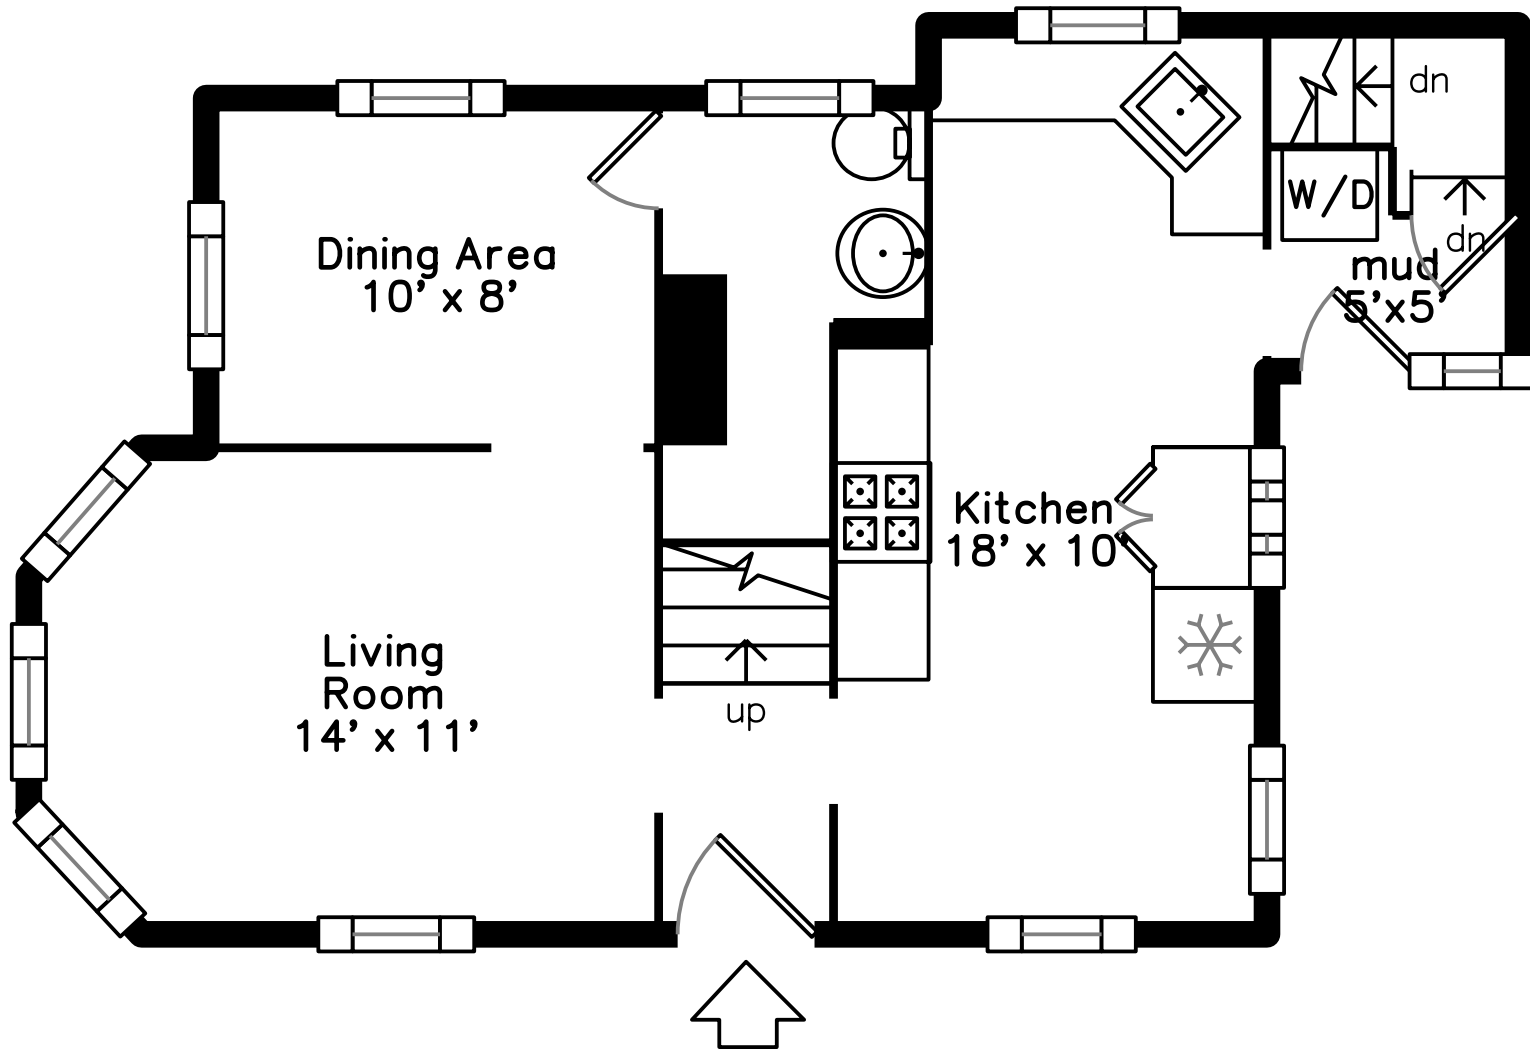

Upper

Main

23 Fisk Ave

Somerville, MA 02145

PicturePlan by  vis-home

Measurements may not be 100% accurate.
Floor plans are provided for convenience only.
Room sizes are not used to calculate area.

Upper

Main

Outside

Outside

Outside

Outside

Outside

Living Room

Living Room

Office

Office

Kitchen

Kitchen

Kitchen

Kitchen

Kitchen

05Bath

Landing

Landing

Bedroom

Bedroom

Bedroom

Office

Bathroom