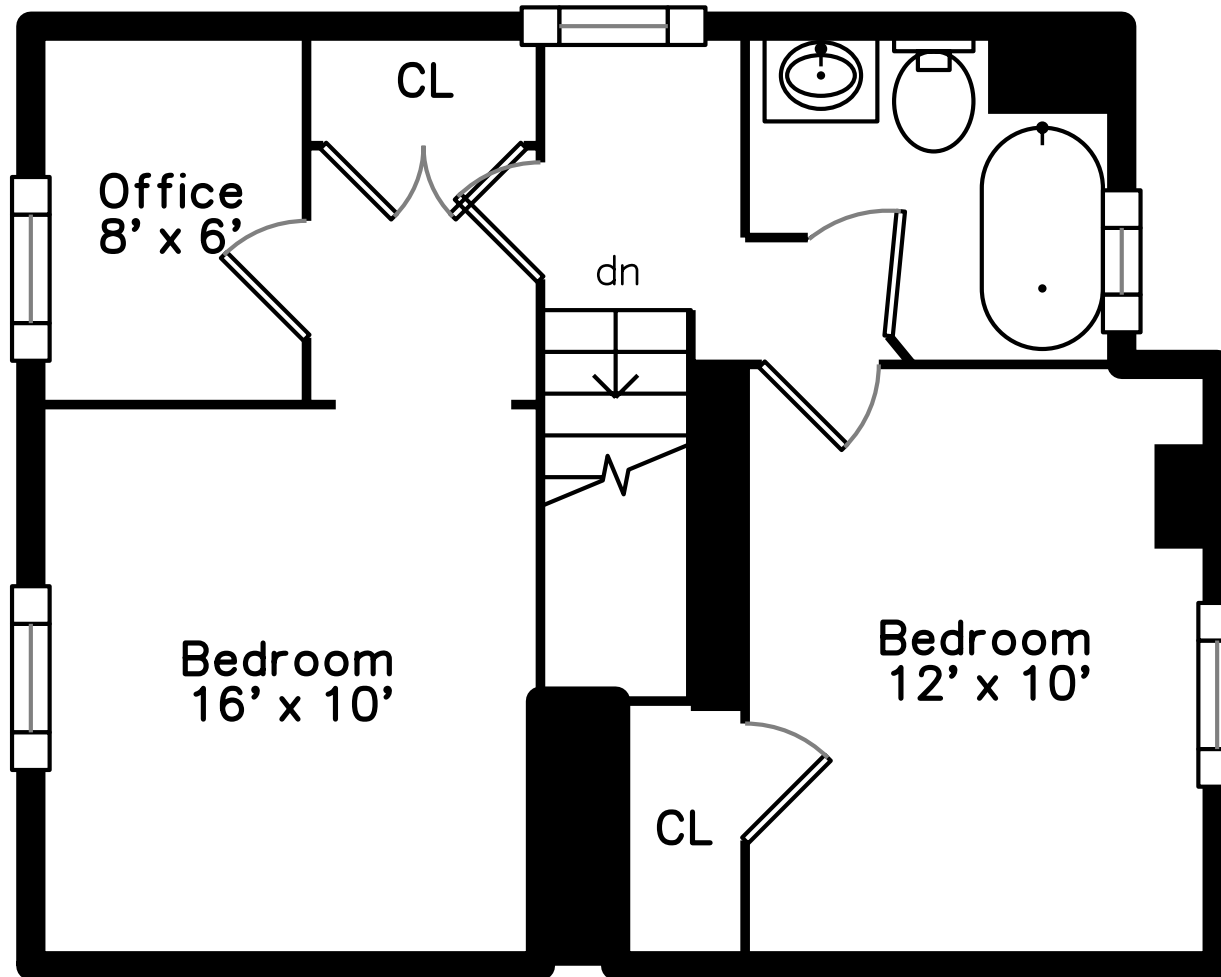

Upper

Main

23 Fisk Ave

Somerville, MA 02145

PicturePlan by  vis-home

Measurements may not be 100% accurate.
Floor plans are provided for convenience only.
Room sizes are not used to calculate area.

Upper

Main

Outside

Outside

Outside

Outside

Outside

Living Room

Living Room

Office

Office

Kitchen

Kitchen

Kitchen

Kitchen

Kitchen

05Bath

Landing

Landing

Bedroom

Bedroom

Bedroom

Office

Bathroom