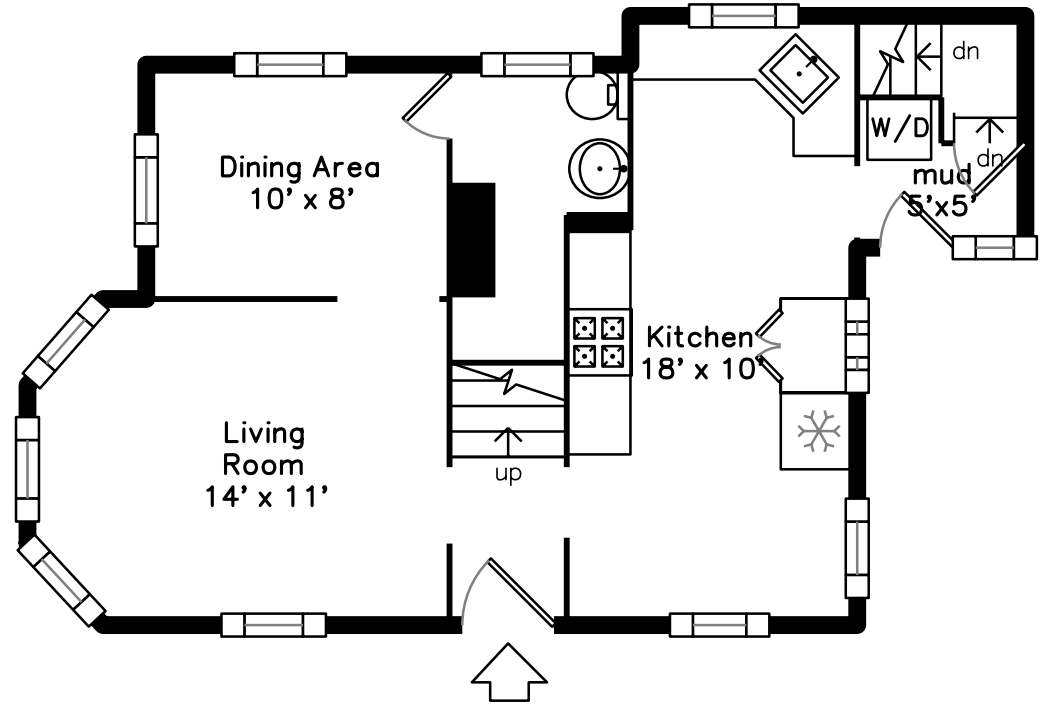

Upper

Main

23 Fisk Ave

Somerville, MA 02145

PicturePlan by  vis-home

Measurements may not be 100% accurate.
Floor plans are provided for convenience only.
Room sizes are not used to calculate area.

Upper

Main

Outside

Outside

Outside

Outside

Outside

Living Room

Living Room

Office

Office

Kitchen

Kitchen

Kitchen

Kitchen

Kitchen

05Bath

Landing

Landing

Bedroom

Bedroom

Bedroom

Office

Bathroom