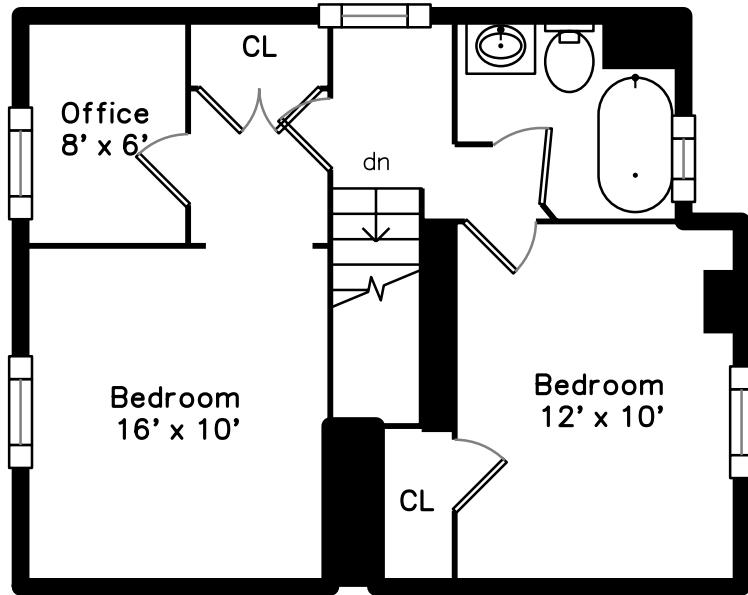

Upper

Main

23 Fisk Ave

Somerville, MA 02145

PicturePlan by  vis-home

Measurements may not be 100% accurate.
Floor plans are provided for convenience only.
Room sizes are not used to calculate area.

Upper

Main

Outside

Outside

Outside

Outside

Outside

Living Room

Living Room

Office

Office

Kitchen

Kitchen

Kitchen

Kitchen

Kitchen

05Bath

Landing

Landing

Bedroom

Bedroom

Bedroom

Office

Bathroom