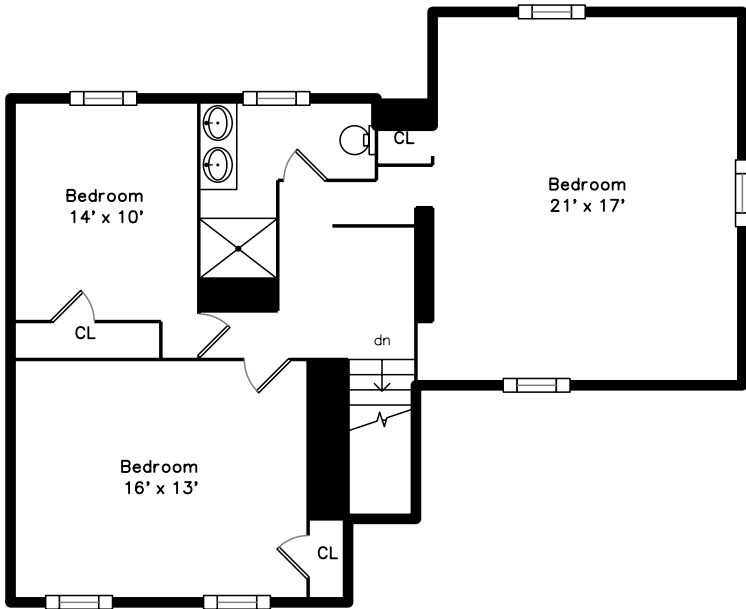

Upper

Main

316 Boston Road
Billerica, MA 01862

PicturePlan by  vis-home
Measurements may not be 100% accurate.
Floor plans are provided for convenience only.
Room sizes are not used to calculate area.

Upper

Living Room

Living Room

Living Room

Living Room

Living Room

Dining Room

Dining Room

Dining Room

Kitchen

Kitchen

Kitchen

Kitchen

Bedroom

Bathroom

Bedroom

Bedroom

Bedroom

Bathroom