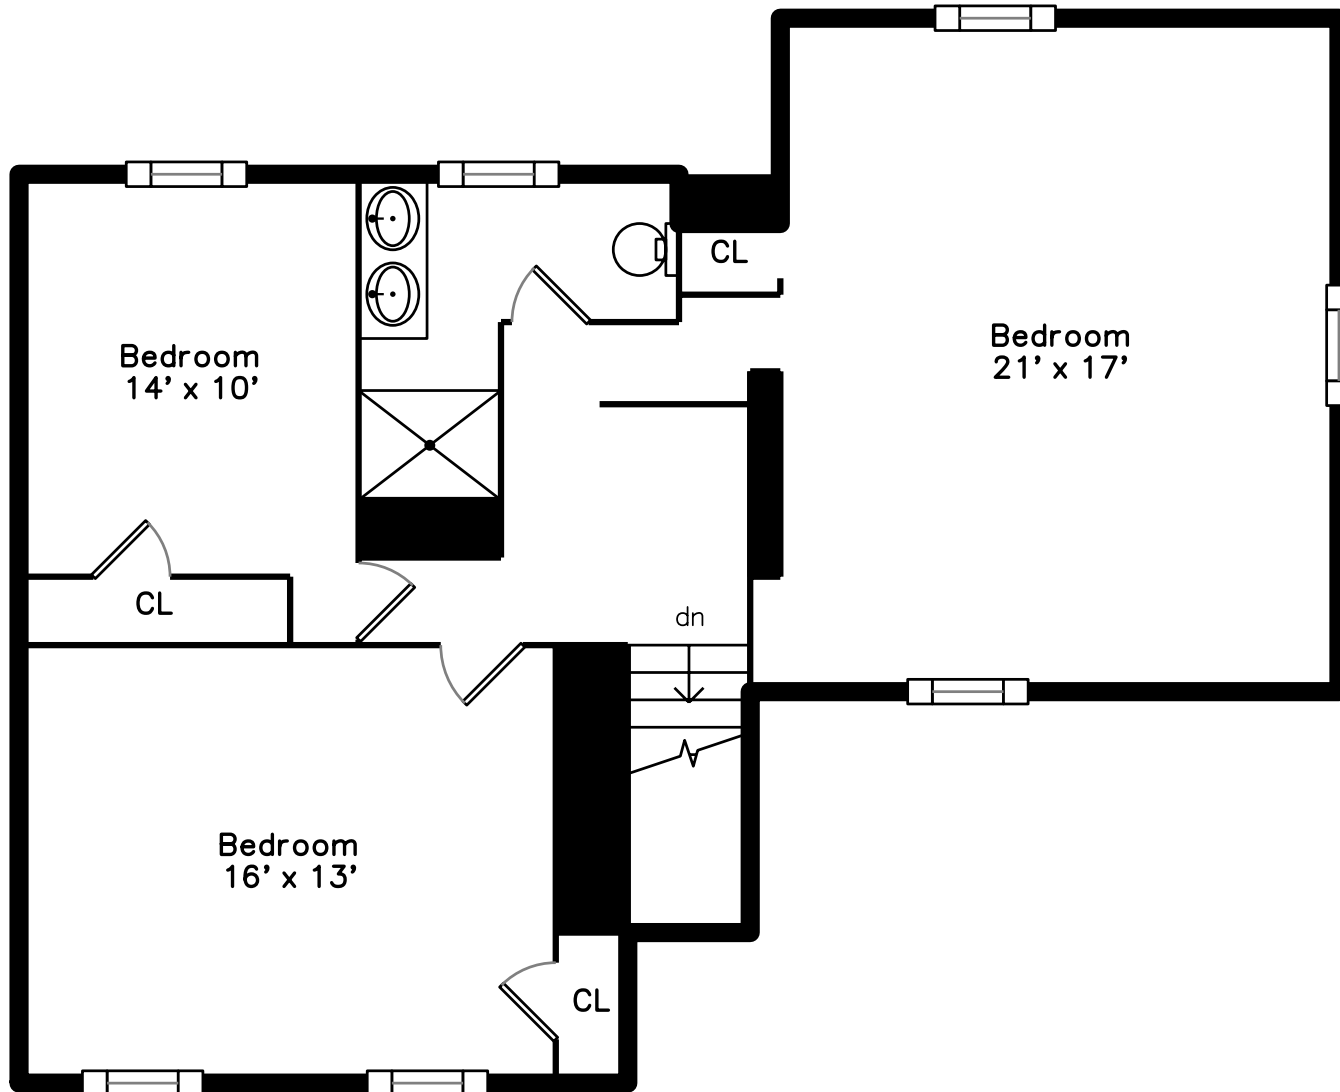

Upper

Main

316 Boston Road
Billerica, MA 01862

PicturePlan by  vis-home
Measurements may not be 100% accurate.
Floor plans are provided for convenience only.
Room sizes are not used to calculate area.

Upper

Living Room

Living Room

Living Room

Living Room

Living Room

Dining Room

Dining Room

Dining Room

Kitchen

Kitchen

Kitchen

Kitchen

Bedroom

Bathroom

Bedroom

Bedroom

Bedroom

Bathroom