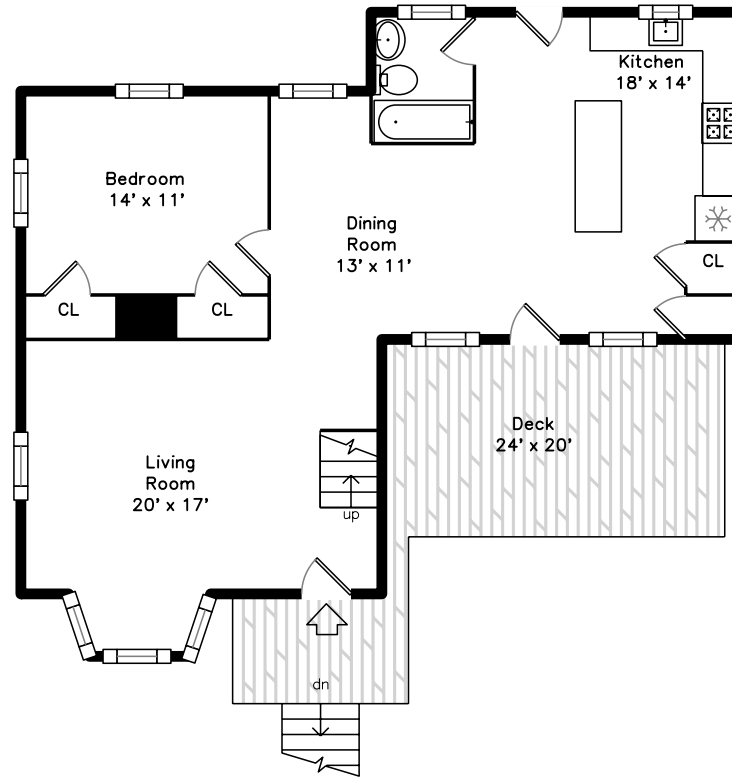

Upper

Main

316 Boston Road
Billerica, MA 01862

PicturePlan by  vis-home
Measurements may not be 100% accurate.
Floor plans are provided for convenience only.
Room sizes are not used to calculate area.

Upper

Living Room

Living Room

Living Room

Living Room

Living Room

Dining Room

Dining Room

Dining Room

Kitchen

Kitchen

Kitchen

Kitchen

Bedroom

Bathroom

Bedroom

Bedroom

Bedroom

Bathroom