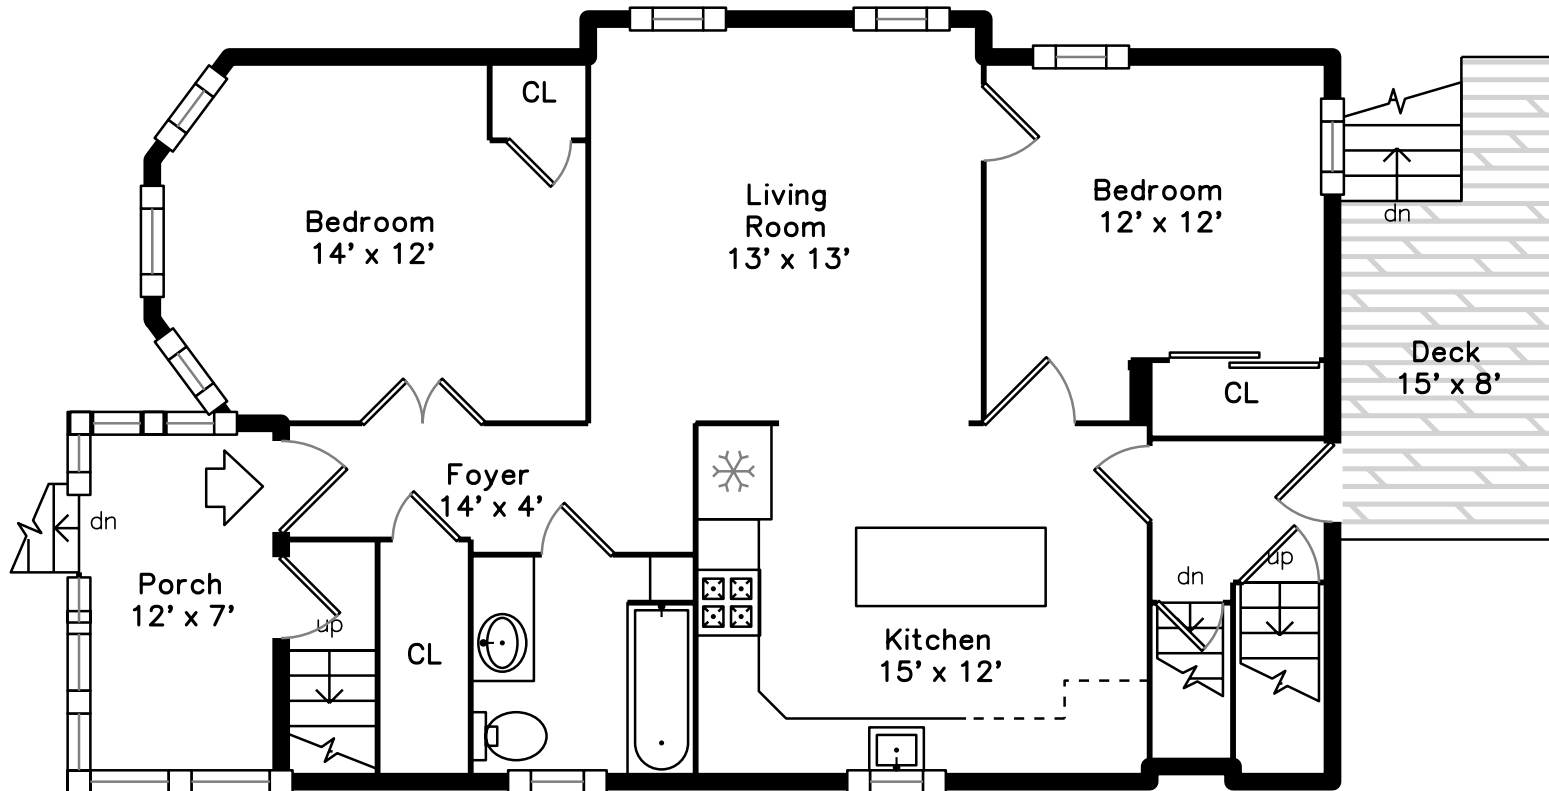

# Unit 1 Main

**58 Willow Ave**  
**Somerville, MA 02144**

PicturePlan by vis-home  
 Measurements may not be 100% accurate.  
 Floor plans are provided for convenience only.  
 Room sizes are not used to calculate area.

# Unit 1 Main

Outside

Outside

Outside

Backyard

Backyard

Porch

Living Room