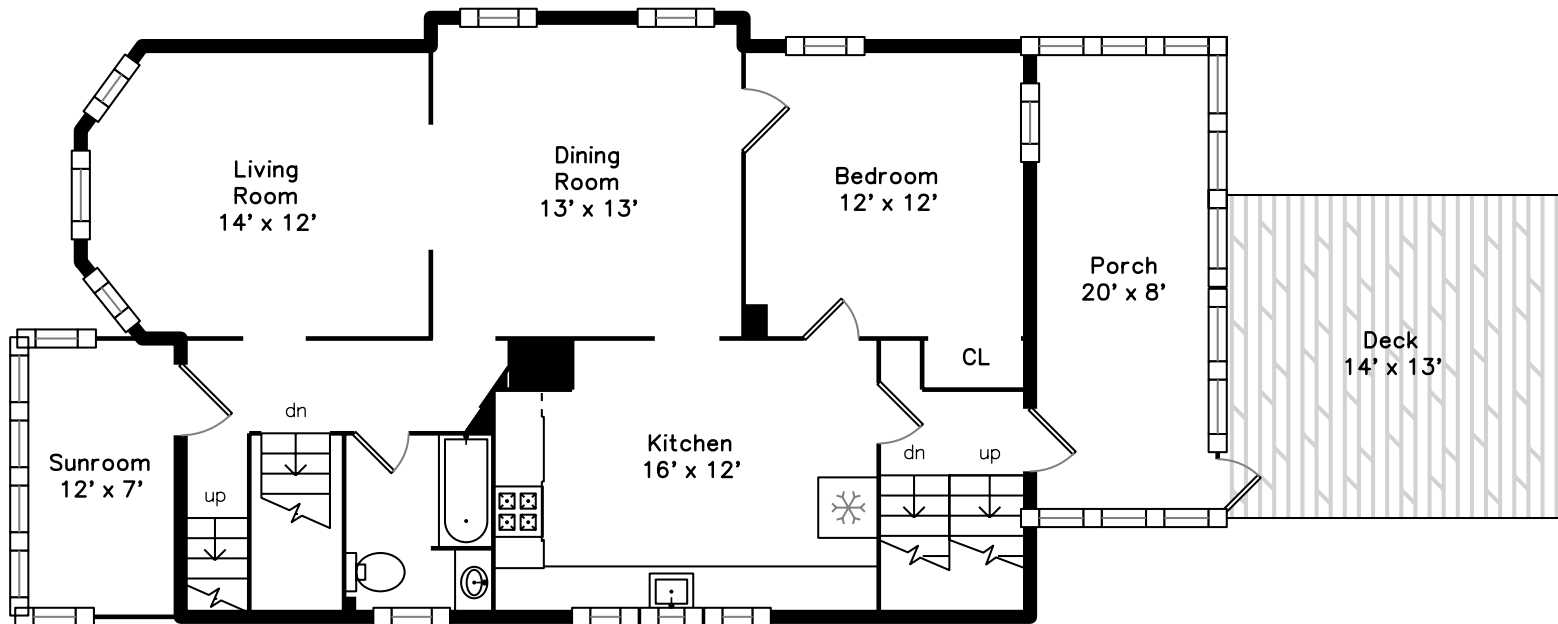

Unit 2 Upper