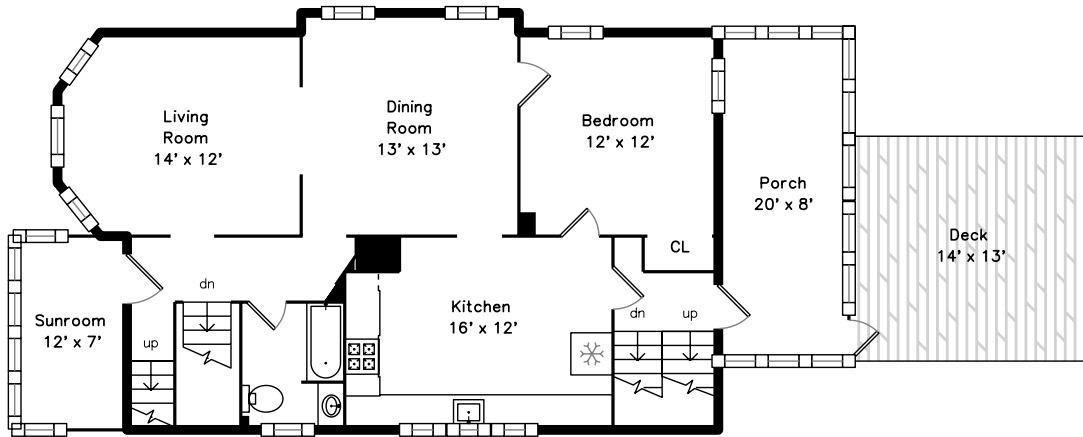

# Unit 1 Main

**58 Willow Ave**  
**Somerville, MA 02144**

PicturePlan by vis-home  
 Measurements may not be 100% accurate.  
 Floor plans are provided for convenience only.  
 Room sizes are not used to calculate area.