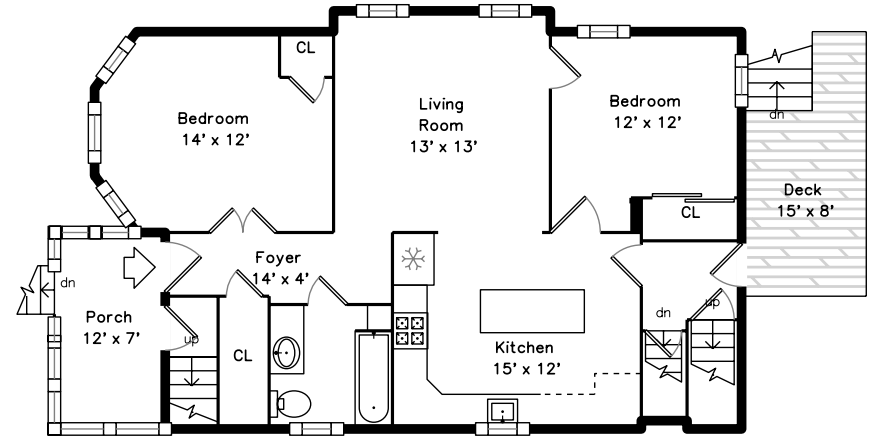

# Unit 2 Top

# Unit 2 Upper

# Unit 1 Main

**58 Willow Ave**  
**Somerville, MA 02144**

PicturePlan by vis-home  
 Measurements may not be 100% accurate.  
 Floor plans are provided for convenience only.  
 Room sizes are not used to calculate area.

Bathroom

Bathroom