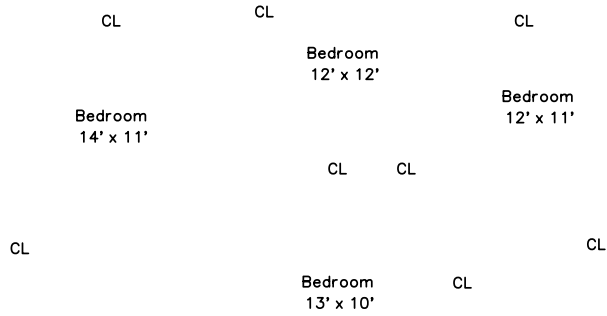

# Unit 2 Top

# Unit 2 Upper

# Unit 1 Main

**58 Willow Ave**  
**Somerville, MA 02144**

PicturePlan by vis-home  
 Measurements may not be 100% accurate.  
 Floor plans are provided for convenience only.  
 Room sizes are not used to calculate area.