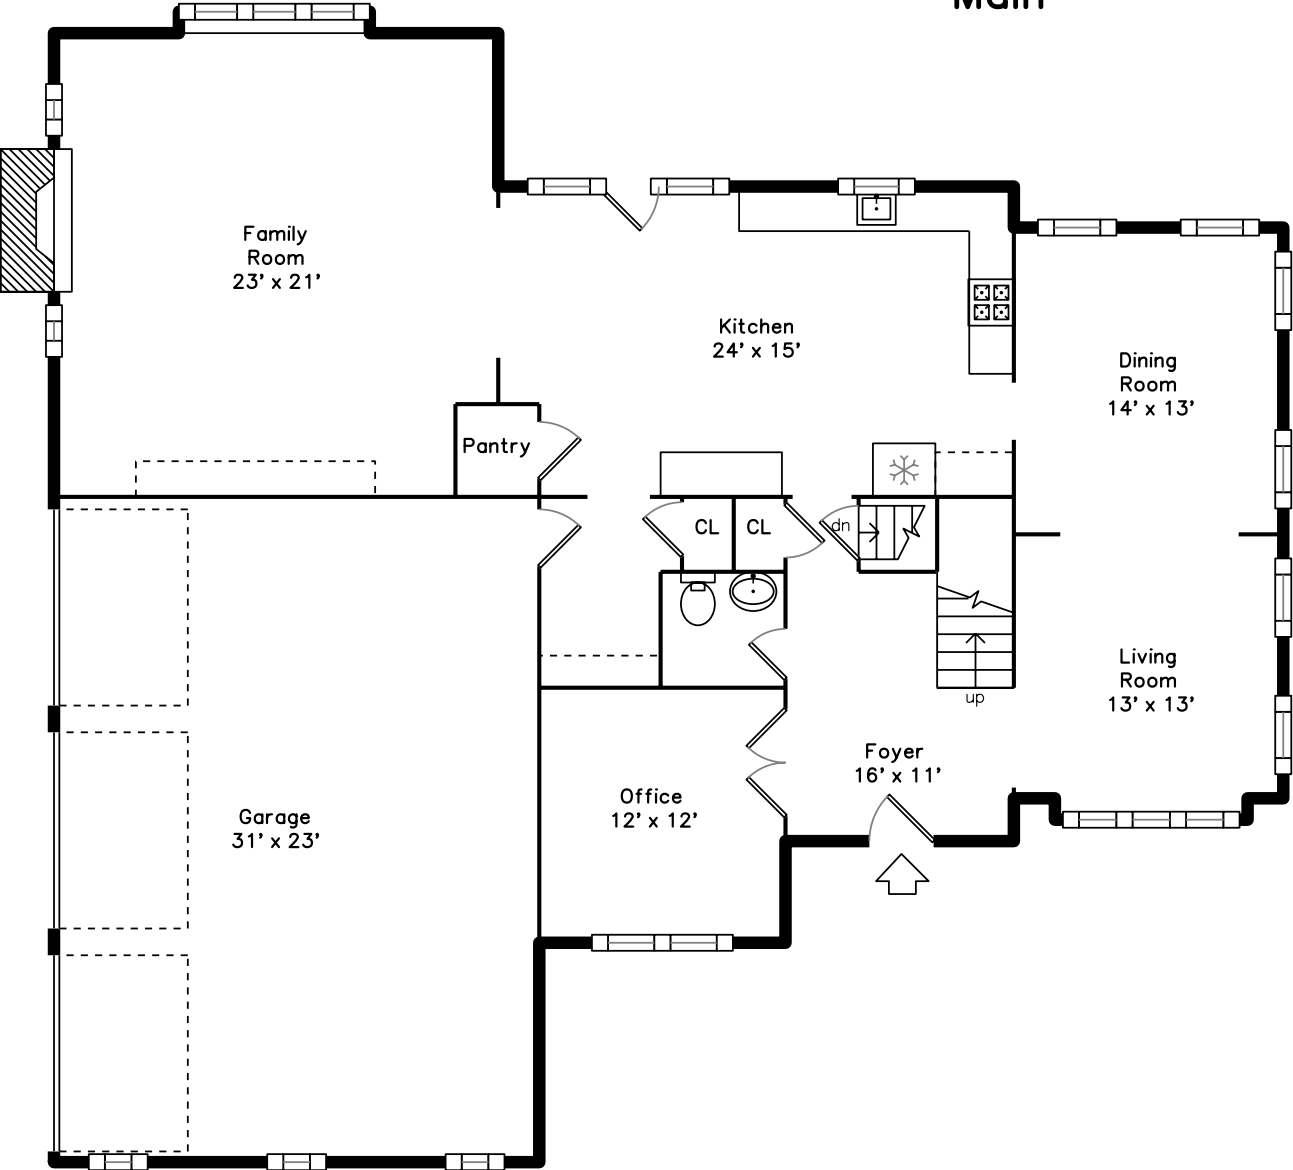

Upper

Lower

Main

**3 Kylie Lane
Natick, MA 01760**

PicturePlan by  vis-home

Measurements may not be 100% accurate.
Floor plans are provided for convenience only.
Room sizes are not used to calculate area.

Upper

Main

Lower

3D View – TopDown

3D View – TopDown

3D View – TopDown