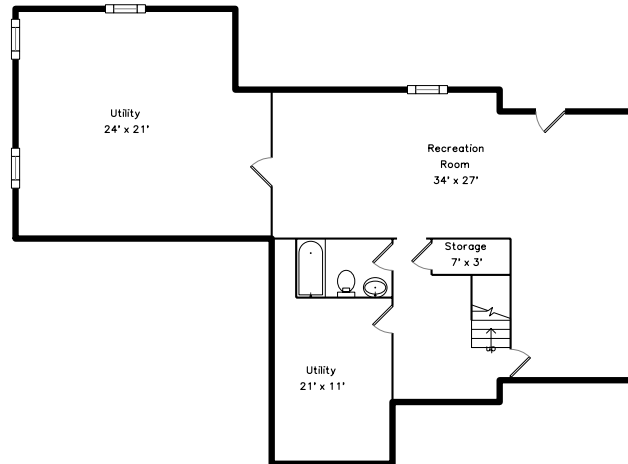

Upper

Lower

Main

**3 Kylie Lane
Natick, MA 01760**

PicturePlan by  vis-home

Measurements may not be 100% accurate.
Floor plans are provided for convenience only.
Room sizes are not used to calculate area.

Upper

Main

Lower

3D View – TopDown

3D View – TopDown

3D View – TopDown