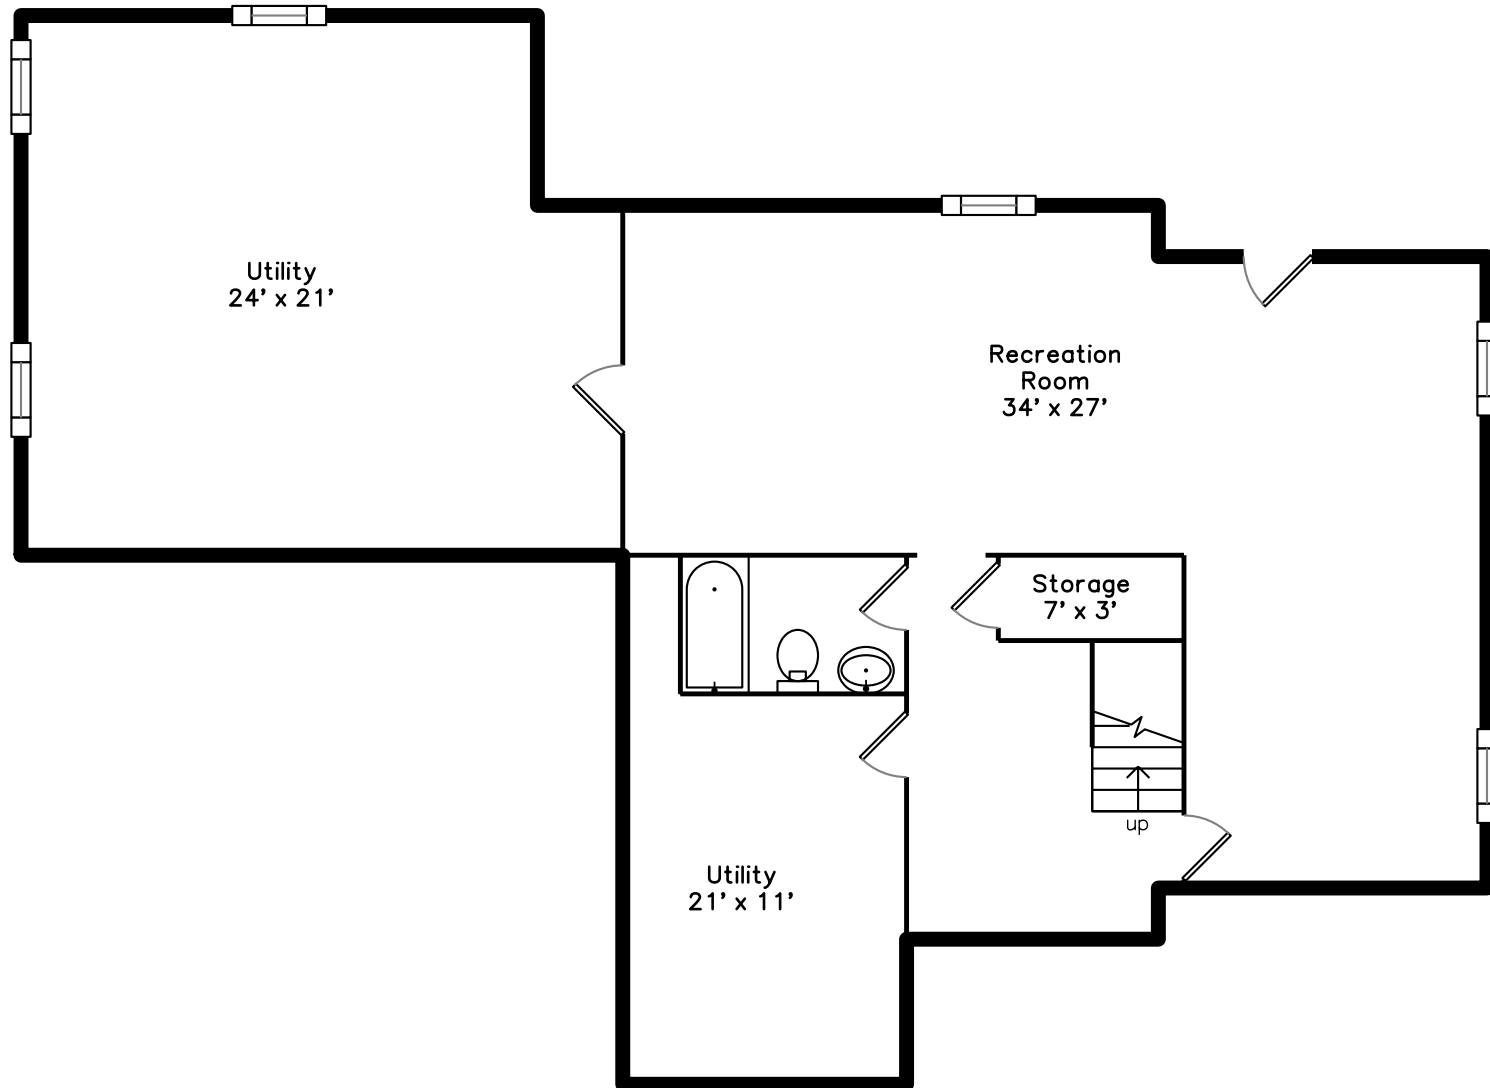

Upper

Lower

Main

**3 Kylie Lane
Natick, MA 01760**

PicturePlan by  vis-home

Measurements may not be 100% accurate.
Floor plans are provided for convenience only.
Room sizes are not used to calculate area.

Upper

Main

Lower

3D View – TopDown

3D View – TopDown

3D View – TopDown