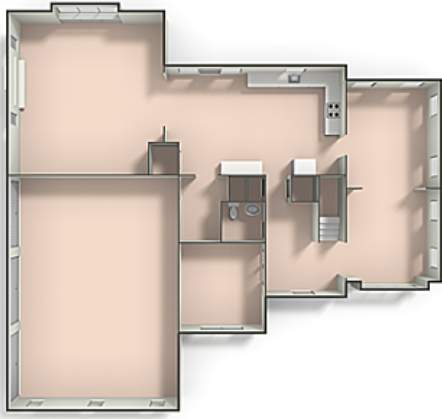

Upper

Lower

Main

**3 Kylie Lane
Natick, MA 01760**

PicturePlan by  vis-home

Measurements may not be 100% accurate.
Floor plans are provided for convenience only.
Room sizes are not used to calculate area.

Upper

Main

Lower

3D View – TopDown

3D View – TopDown

3D View – TopDown