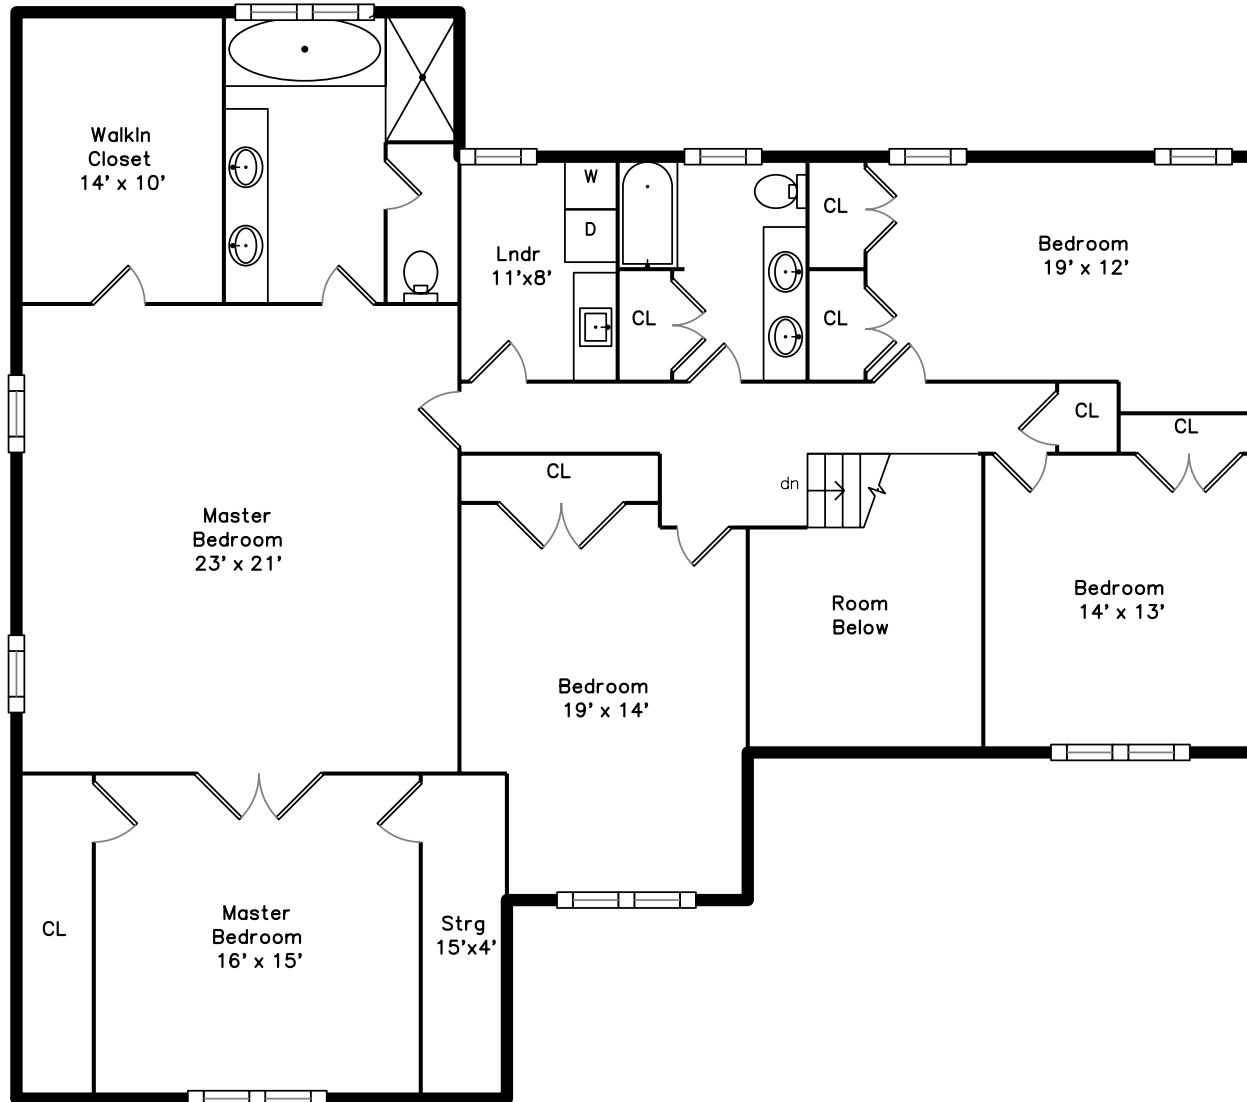

Upper

Lower

Main

**3 Kylie Lane
Natick, MA 01760**

PicturePlan by  vis-home

Measurements may not be 100% accurate.
Floor plans are provided for convenience only.
Room sizes are not used to calculate area.

Upper

Main

Lower

3D View – TopDown

3D View – TopDown

3D View – TopDown