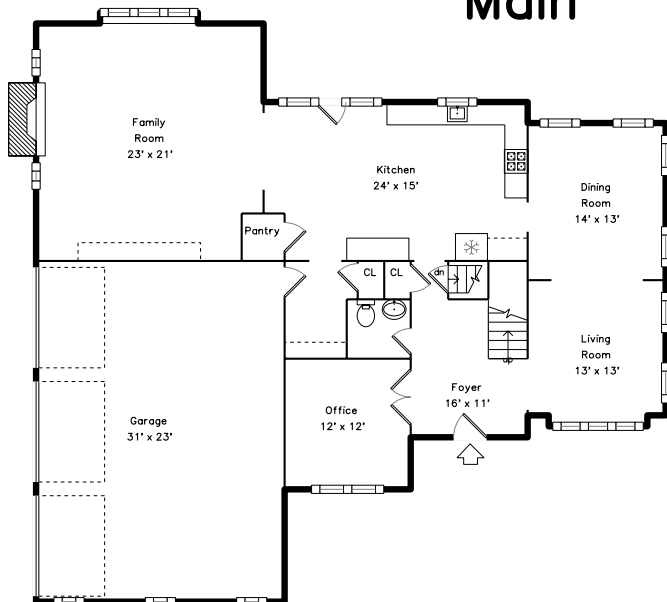

Upper

Lower

Main

**3 Kylie Lane
Natick, MA 01760**

PicturePlan by  vis-home

Measurements may not be 100% accurate.
Floor plans are provided for convenience only.
Room sizes are not used to calculate area.

Upper

Main

Lower

3D View – TopDown

3D View – TopDown

3D View – TopDown