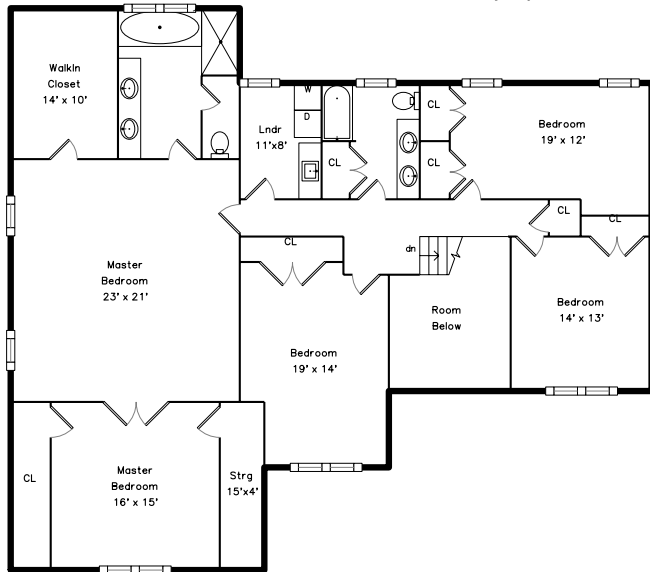

Upper

Lower

Main

**3 Kylie Lane
Natick, MA 01760**

PicturePlan by  vis-home

Measurements may not be 100% accurate.
Floor plans are provided for convenience only.
Room sizes are not used to calculate area.

Upper

Main

Lower

3D View – TopDown

3D View – TopDown

3D View – TopDown