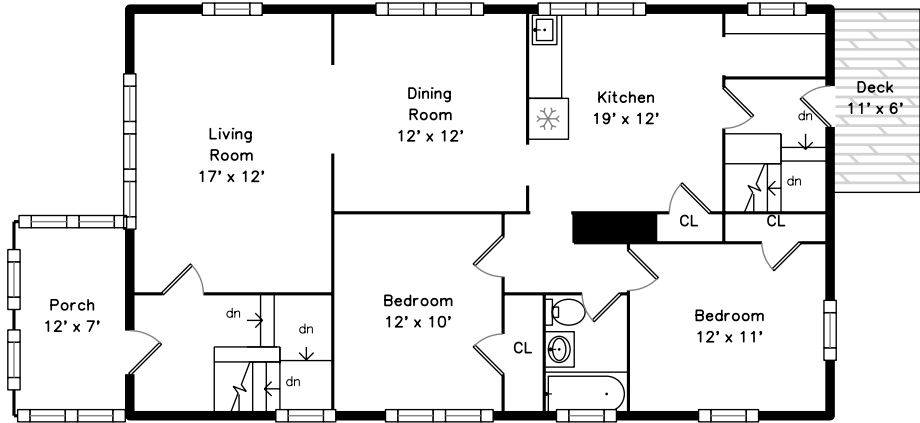

Top

Main

Upper

71 Brookley Road
 Jamaica Plain, MA 02130

PicturePlan by  vis-home

Measurements may not be 100% accurate.
 Floor plans are provided for convenience only.
 Room sizes are not used to calculate area.

Top

Upper

Main

Outside

Outside

Backyard

Living Room

Living Room

Living Room

Dining Room

Dining Room

Kitchen

Kitchen

Bedroom

Bedroom

Bathroom

Living Room

Living Room

Dining Room

Kitchen

Bedroom

Bedroom

Bathroom

Living Room