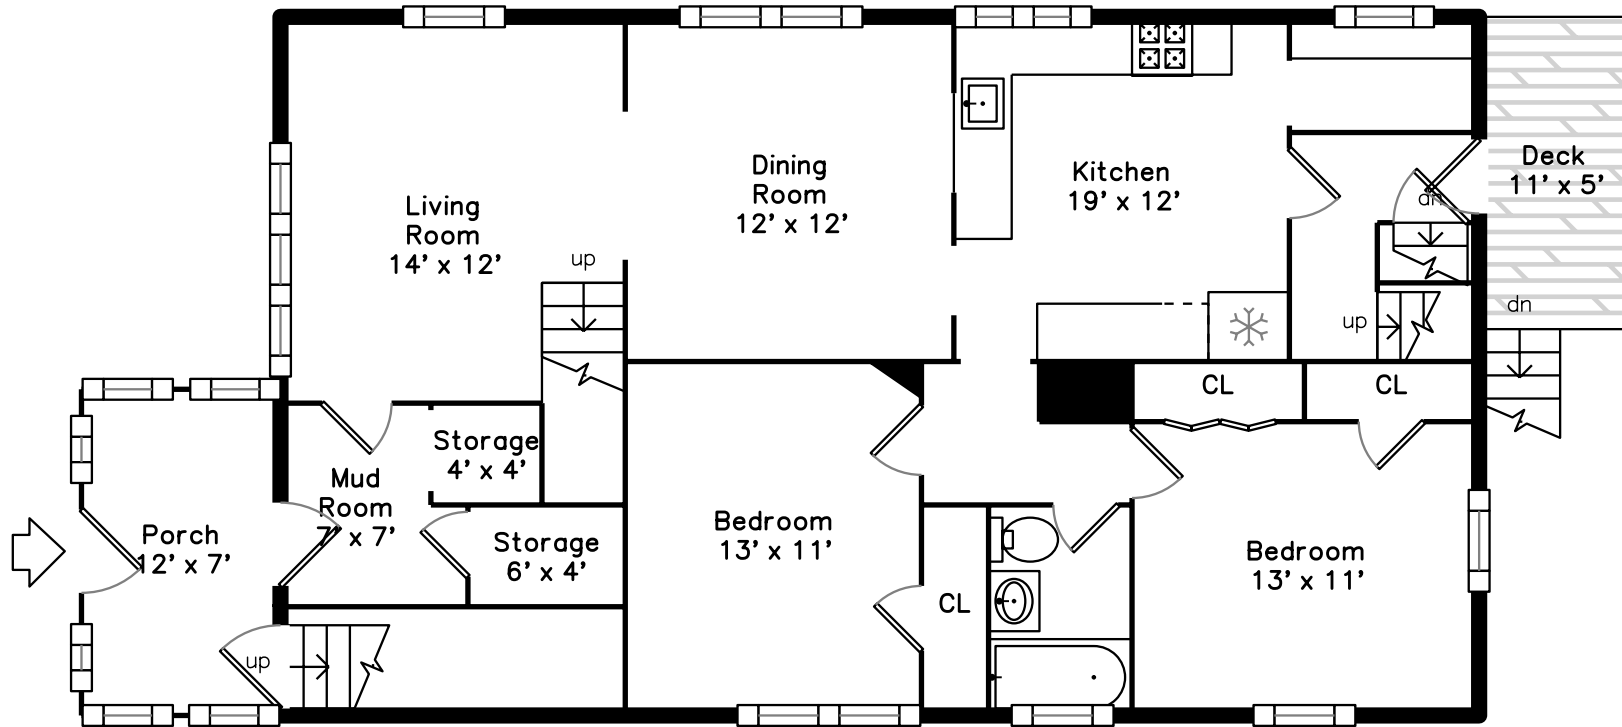

Top

Main

Upper

71 Brookley Road
 Jamaica Plain, MA 02130

PicturePlan by  vis-home

Measurements may not be 100% accurate.
 Floor plans are provided for convenience only.
 Room sizes are not used to calculate area.

Top

Upper

Main

Outside

Outside

Backyard

Living Room

Living Room

Living Room

Dining Room

Dining Room

Kitchen

Kitchen

Bedroom

Bedroom

Bathroom

Living Room

Living Room

Dining Room

Kitchen

Bedroom

Bedroom

Bathroom

Living Room