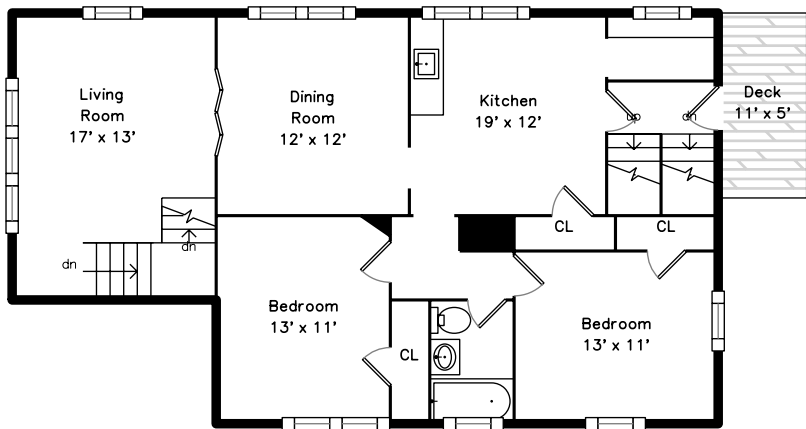

Top

Main

Upper

71 Brookley Road
 Jamaica Plain, MA 02130

PicturePlan by  vis-home

Measurements may not be 100% accurate.
 Floor plans are provided for convenience only.
 Room sizes are not used to calculate area.

Top

Upper

Main

Outside

Outside

Backyard

Living Room

Living Room

Living Room

Dining Room

Dining Room

Kitchen

Kitchen

Bedroom

Bedroom

Bathroom

Living Room

Living Room

Dining Room

Kitchen

Bedroom

Bedroom

Bathroom

Living Room