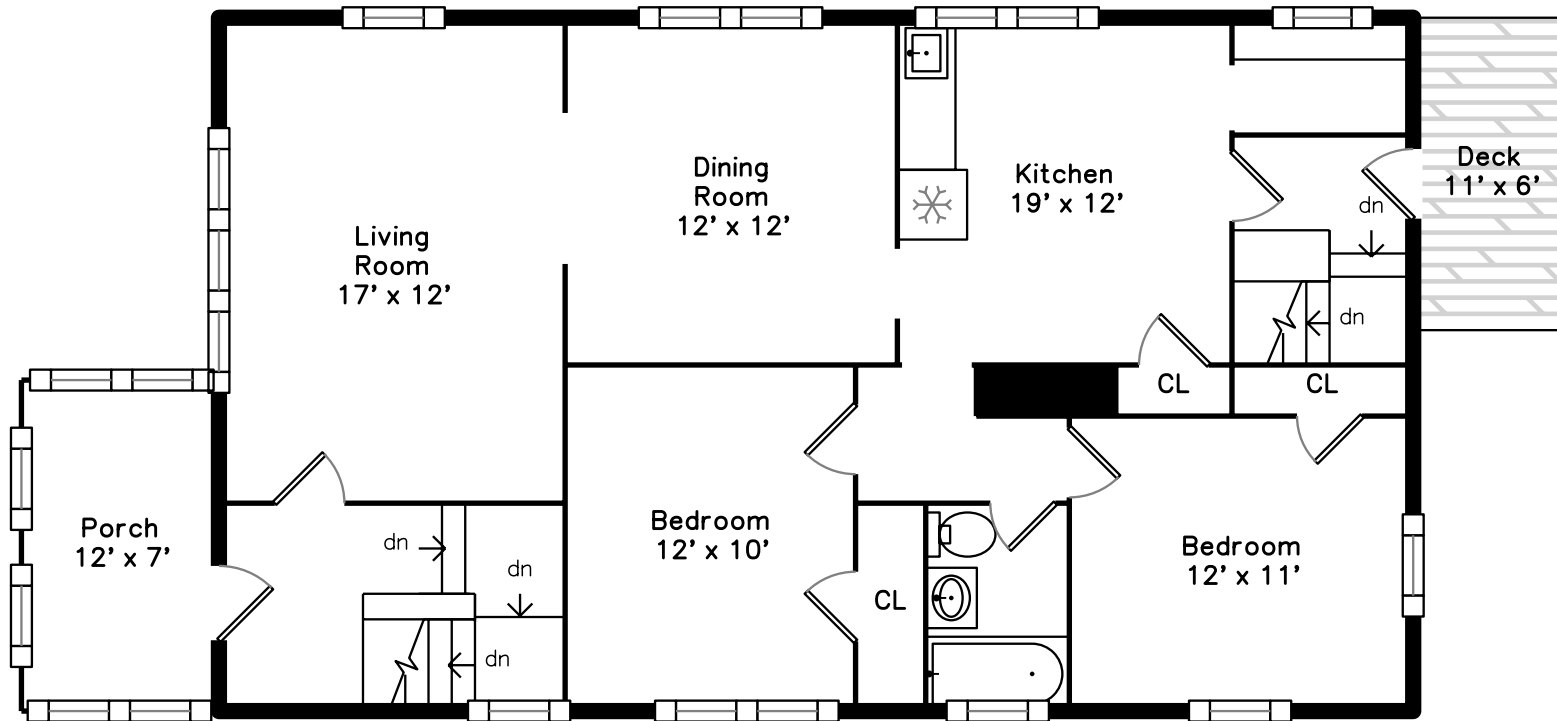

Top

Main

Upper

71 Brookley Road
 Jamaica Plain, MA 02130

PicturePlan by  vis-home

Measurements may not be 100% accurate.
 Floor plans are provided for convenience only.
 Room sizes are not used to calculate area.

Top

Upper

Main

Outside

Outside

Backyard

Living Room

Living Room

Living Room

Dining Room

Dining Room

Kitchen

Kitchen

Bedroom

Bedroom

Bathroom

Living Room

Living Room

Dining Room

Kitchen

Bedroom

Bedroom

Bathroom

Living Room