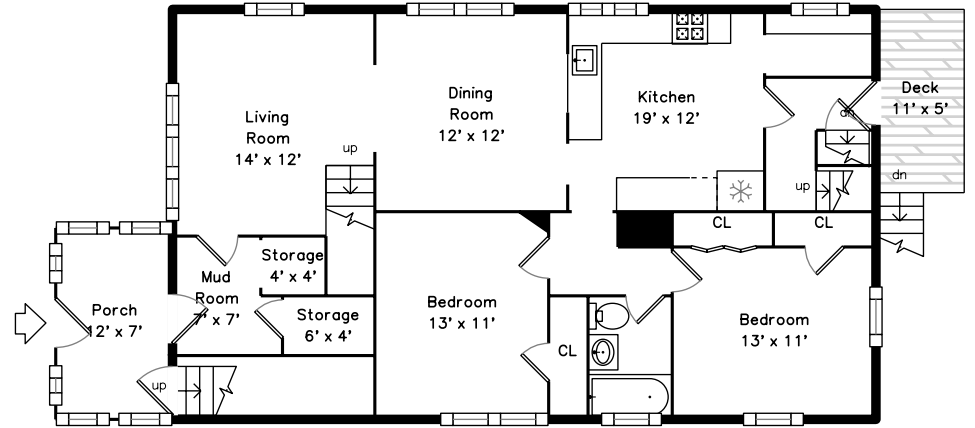

Top

Main

Upper

71 Brookley Road
 Jamaica Plain, MA 02130

PicturePlan by  vis-home

Measurements may not be 100% accurate.
 Floor plans are provided for convenience only.
 Room sizes are not used to calculate area.

Top

Upper

Main

Outside

Outside

Backyard

Living Room

Living Room

Living Room

Dining Room

Dining Room

Kitchen

Kitchen

Bedroom

Bedroom

Bathroom

Living Room

Living Room

Dining Room

Kitchen

Bedroom

Bedroom

Bathroom

Living Room