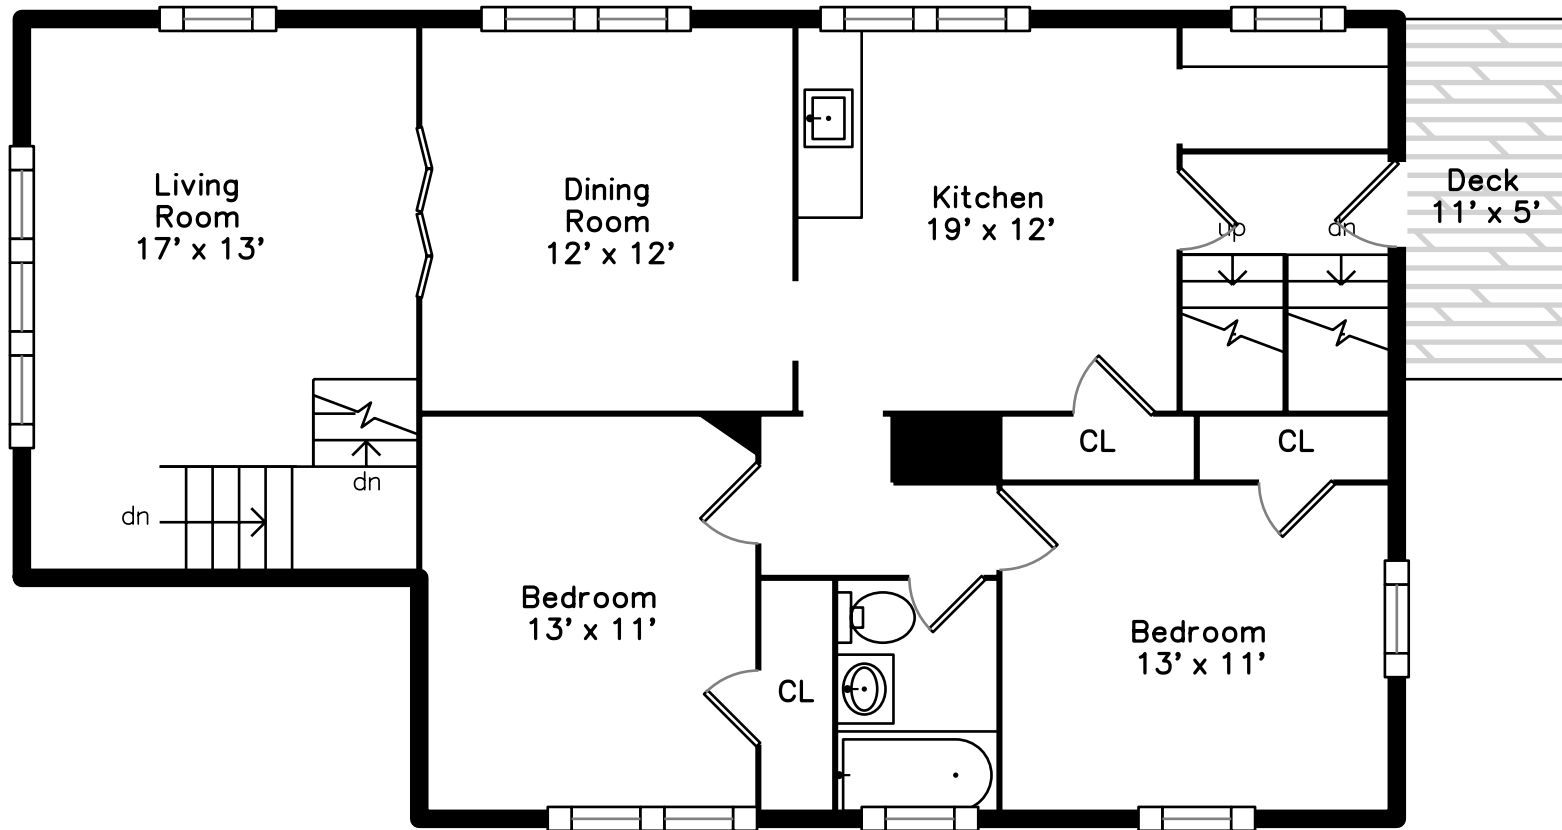

Top

Main

Upper

71 Brookley Road
 Jamaica Plain, MA 02130

PicturePlan by  vis-home

Measurements may not be 100% accurate.
 Floor plans are provided for convenience only.
 Room sizes are not used to calculate area.

Top

Upper

Main

Outside

Outside

Backyard

Living Room

Living Room

Living Room

Dining Room

Dining Room

Kitchen

Kitchen

Bedroom

Bedroom

Bathroom

Living Room

Living Room

Dining Room

Kitchen

Bedroom

Bedroom

Bathroom

Living Room